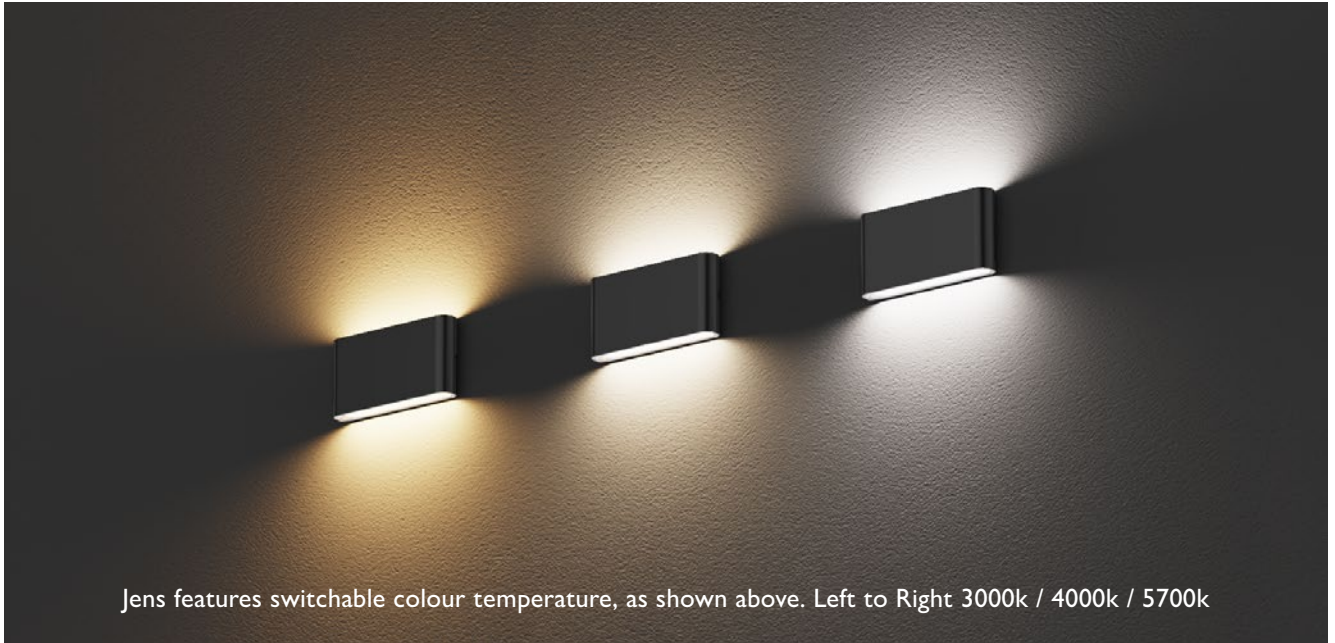

Jens features switchable colour temperature, as shown above. Left to Right 3000k / 4000k / 5700k

Switchable colour temperature (CCT)
3000k / 4000k / 5700k