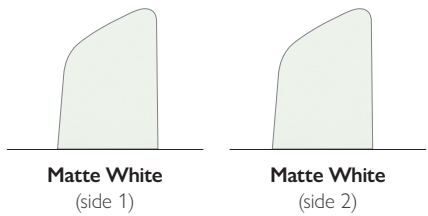

BLADE FINISH

HANGING MEASUREMENTS

| | |
|-----------------------------------------|----------------|
| Min. Fixture Drop (from ceiling) | A: 28cm |
| Min. Blade Drop (from ceiling) | B: 18cm |
| Housing (width) | C: 22cm |
| Ceiling Canopy (width) | |