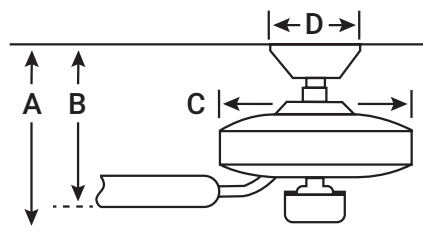

BLADE FINISH

HANGING MEASUREMENTS

| | |
|-----------------------------------------|----------------|
| Min. Fixture Drop (from ceiling) | A: 29cm |
| Min. Blade Drop (from ceiling) | B: 23cm |
| Housing (width) | C: 25cm |
| Ceiling Canopy (width) | D: 20cm |