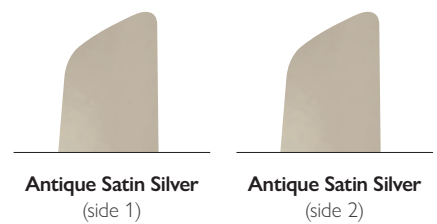

BLADE FINISH