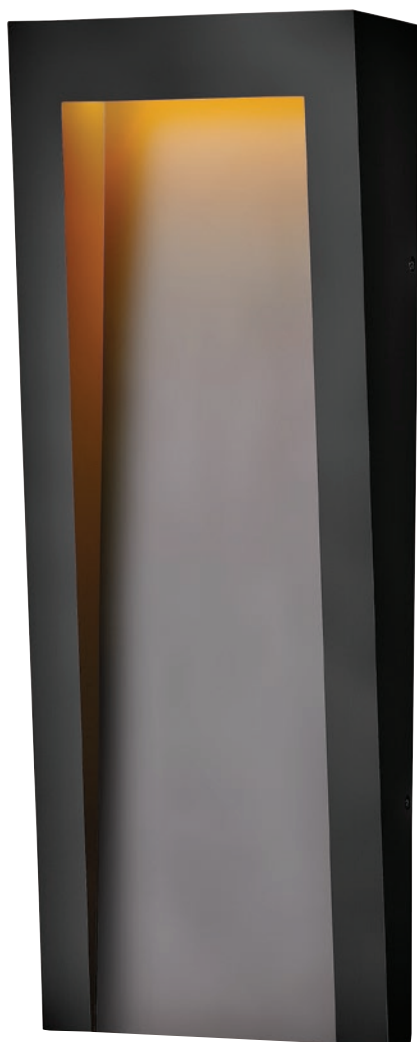

HK-TAPER-L-TBK