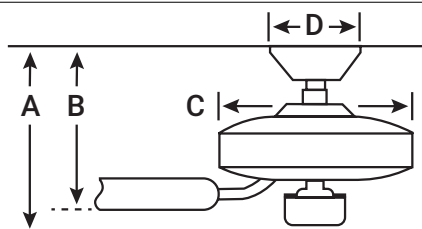

BLADE FINISH

Walnut
(side 1)

Walnut
(side 2)

HANGING MEASUREMENTS

| | |
|-----------------------------------------|----------------|
| Min. Fixture Drop (from ceiling) | A: 29cm |
| Min. Blade Drop (from ceiling) | B: 23cm |
| Housing (width) | C: 25cm |
| Ceiling Canopy (width) | D: 20cm |