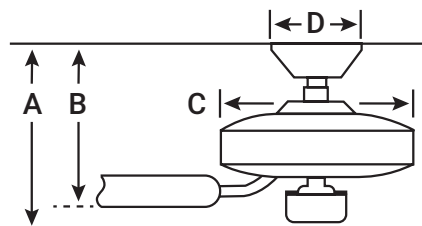

HANGING MEASUREMENTS

Min. Fixture Drop (from ceiling)	A: 28cm
Min. Blade Drop (from ceiling)	B: 18cm
Housing (width)	C: 22cm
Ceiling Canopy (width)