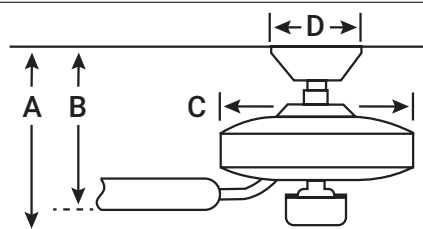

BLADE FINISH

HANGING MEASUREMENTS

| | |
|-----------------------------------------|----------------|
| Min. Fixture Drop (from ceiling) | A: 28cm |
| Min. Blade Drop (from ceiling) | B: 18cm |
| Housing (width) | C: 22cm |
| Ceiling Canopy (width) | D: 17cm |