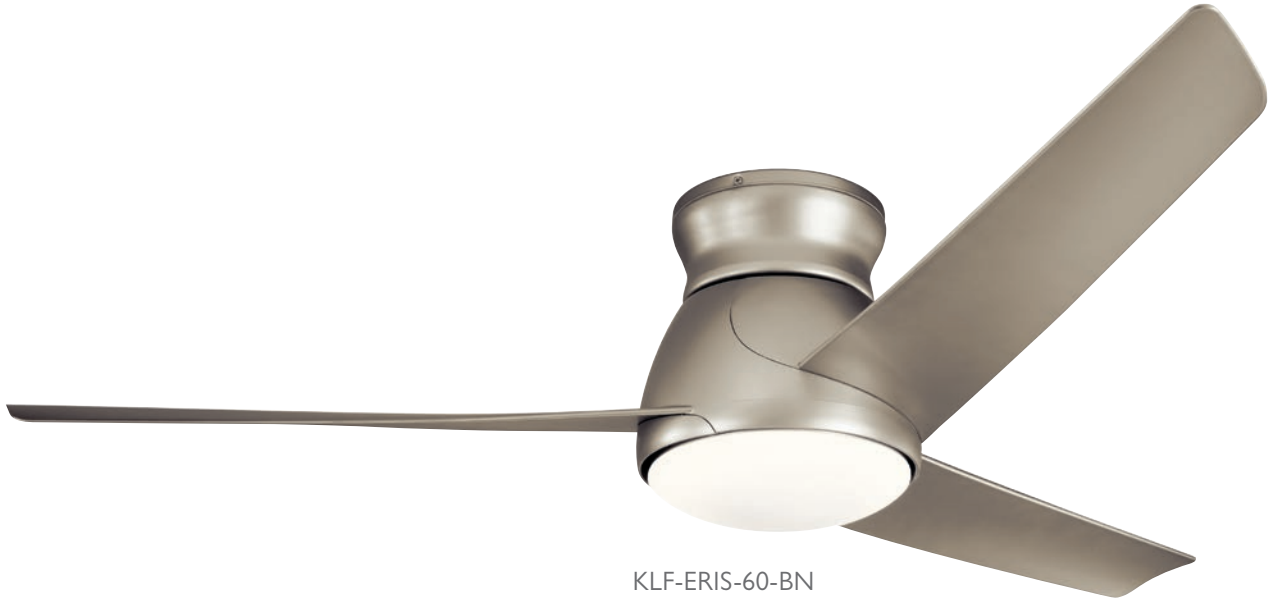

KLF-ERIS-60-BN

INCLUDED FEATURES

- **Downrods** Not Available
- **Mounting Options** Flush
- **Light Type** 1 x 10W LED, Integrated, Replaceable Module, Dimmable, 3000K, 80 CRI
- **Light Output** 1116 lm
- **Light Glass** Etched Cased Opal

FAN FEATURES

- **Location Rating** IP44 (Wet)
- **Hanging Weight** 11.69kg
- **Body Material** ABS
- **Warranty** Limited Lifetime

BLADE SPECS

Blades (3) included	
Pitch	25°
Material	ABS

INCLUDED CONTROLS

REMOTE CONTROL

- 3 forward speeds, reverse & motor off
- lights on/off with full-range dimming
- requires a 12V 23A Alkaline battery

MOTOR FEATURES

- **Motor Size/Type** 188mm x 20mm, AC
- **Amps** 0.289 on High
- **RPM (High/Low)** 127/55