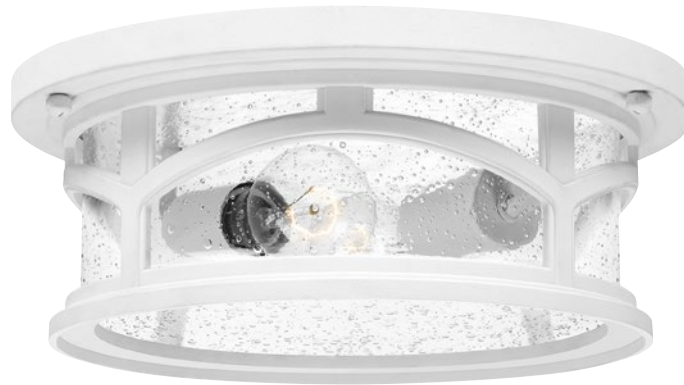

MARBLEHEAD

Materials: Weather Resistant Composite, Clear Seeded Glass
Finish: White

COASTAL
COLLECTION

5 YEAR
GUARANTEE

QUOIZEL
LIGHTING

QZ-MARBLEHEAD-F-WHT