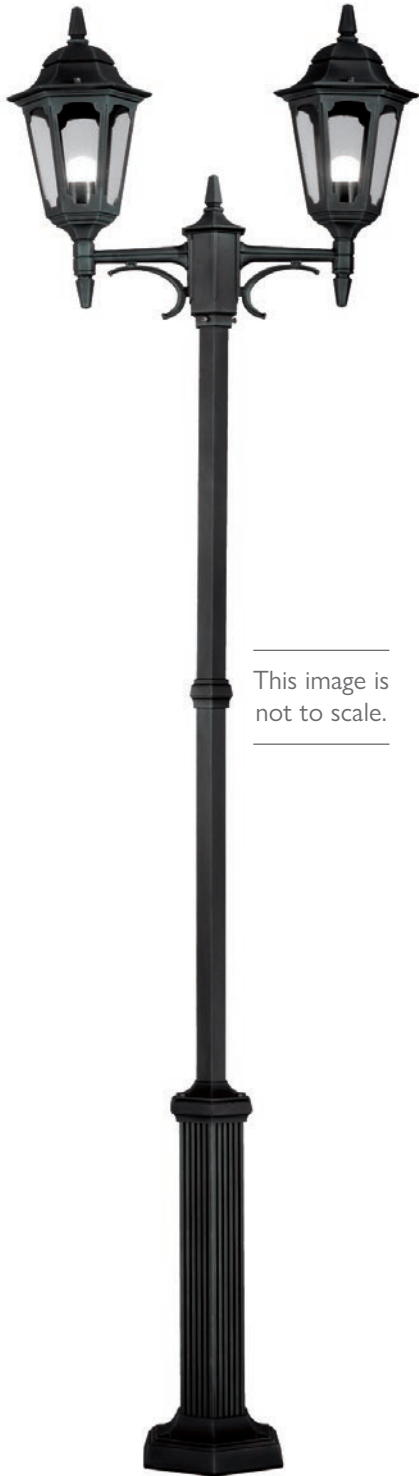

This image is
not to scale.

PR8-BLACK