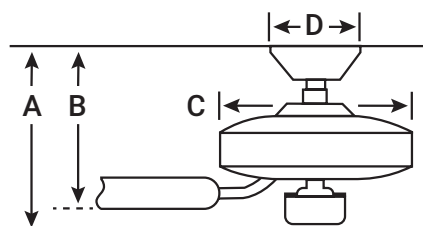

HANGING MEASUREMENTS

Min. Fixture Drop (from ceiling)	A: 51cm
Min. Blade Drop (from ceiling)	B: 34cm
Housing (width)	C: 26cm
Ceiling Canopy (width)	D: 17cm