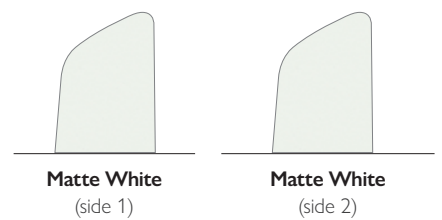

BLADE FINISH

HANGING MEASUREMENTS

| | |
|-----------------------------------------|----------------|
| Min. Fixture Drop (from ceiling) | A: 35cm |
| Min. Blade Drop (from ceiling) | B: 29cm |
| Housing (width) | C: 33cm |
| Ceiling Canopy (width) | D: 17cm |