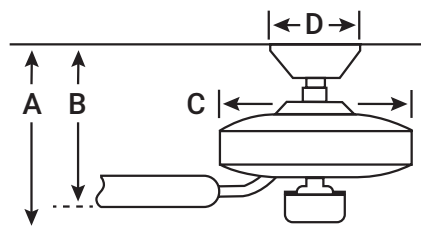

MOTOR FEATURES

- Motor Size/Type** 172mm x 15mm, AC
- Amps** 0.238 on High
- RPM (High/Low)** 156/75

BLADE FINISH

Medium Walnut (side 1)

Dark Walnut (side 2)

HANGING MEASUREMENTS

| | |
|-----------------------------------------|----------------|
| Min. Fixture Drop (from ceiling) | A: 48cm |
| Min. Blade Drop (from ceiling) | B: 34cm |
| Housing (width) | C: 24cm |
| Ceiling Canopy (width) | D: 17cm |