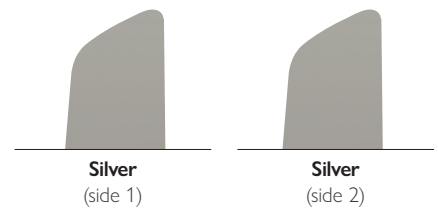

BLADE FINISH

HANGING MEASUREMENTS

| | |
|-----------------------------------------|----------------|
| Min. Fixture Drop (from ceiling) | A: 28cm |
| Min. Blade Drop (from ceiling) | B: 18cm |
| Housing (width) | C: 22cm |
| Ceiling Canopy (width) | D: 17cm |