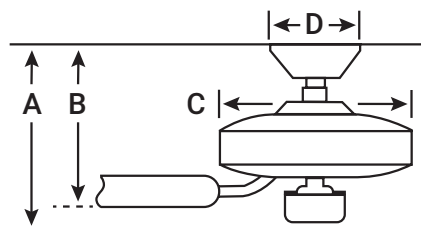

BLADE FINISH

HANGING MEASUREMENTS

| | |
|-----------------------------------------|----------------|
| Min. Fixture Drop (from ceiling) | A: 35cm |
| Min. Blade Drop (from ceiling) | B: 29cm |
| Housing (width) | C: 33cm |
| Ceiling Canopy (width) | D: 17cm |