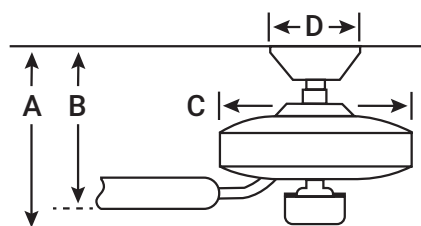

BLADE FINISH

Distressed Antique Gray (side 1)

Distressed Antique Gray (side 2)

HANGING MEASUREMENTS

| | |
|-----------------------------------------|----------------|
| Min. Fixture Drop (from ceiling) | A: 42cm |
| Min. Blade Drop (from ceiling) | B: 25cm |
| Housing (width) | C: 30cm |
| Ceiling Canopy (width) | D: 17cm |