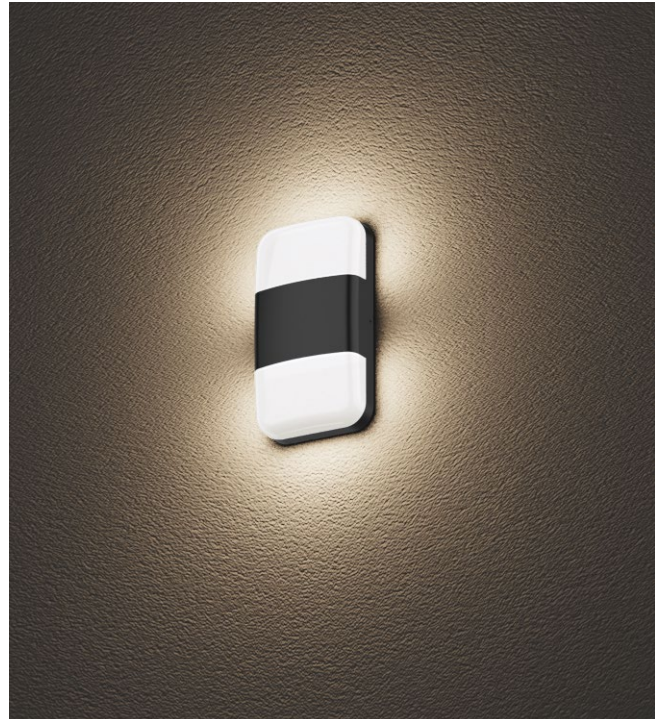

*1 Supplied with 8W GU10 Lamp. 560Lm, 3000k.

LARS & VENDELA

Materials: Cast Aluminium, Polycarbonate Lens
Finish: Black

3 YEAR
GUARANTEE

Elstead
LIGHTING

LARS

VENDELA

| Code | Description | Height | Width | Projection | Finish | Max. Wattage | IP Rating |
|---------|----------------|--------|-------|------------|--------|------------------------|-----------|
| LARS | LED Wall Light | 240mm | 130mm | 50mm | Black | 114W Integrated LED *1 | IP65 |
| VENDELA | LED Wall Light | 202mm | 121mm | 95mm | Black | 18W Integrated LED *2 | IP65 |