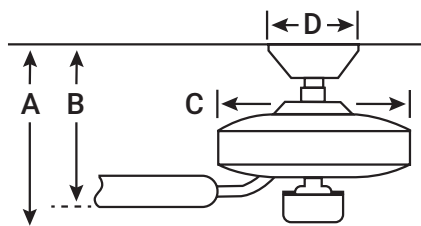

BLADE FINISH

Antique Satin Silver (side 1)

Antique Satin Silver (side 2)

HANGING MEASUREMENTS

| | |
|-----------------------------------------|----------------|
| Min. Fixture Drop (from ceiling) | A: 51cm |
| Min. Blade Drop (from ceiling) | B: 34cm |
| Housing (width) | C: 26cm |
| Ceiling Canopy (width) | D: 17cm |