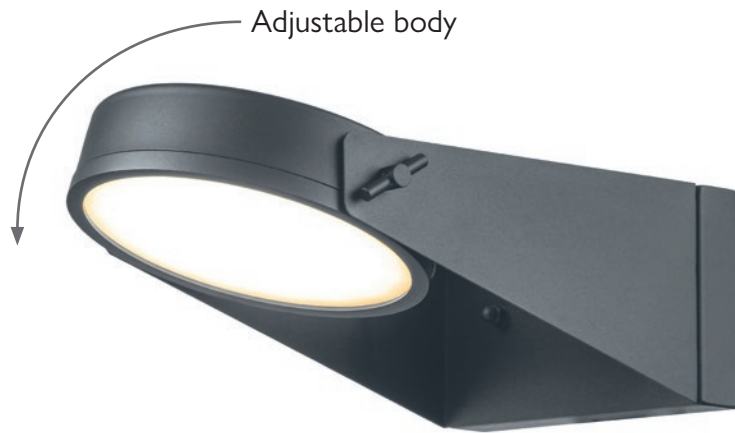

ZOLA

Code	Description	Height	Width	Projection	Finish	Max. Wattage	IP Rating
SATURNE	1 Lt Wall Lantern	221mm	270mm	295mm	Grey	1 x 40W E27	IP44
ZOLA	LED Wall Lantern	81mm	151mm	232mm	Grey	1 x 16.5W LED*1	IP44

*1 Supplied with 16.5W integrated LED, 1500 Lumens, 3000k.