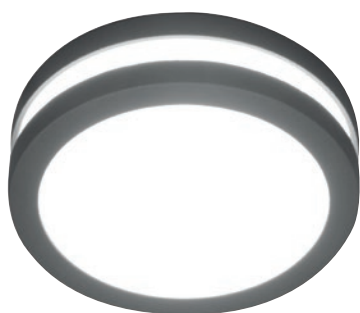

ANO-1W

Code	Description	Height	Width	Projection	Finish	Max. Wattage	IP Rating
ANO-1W	1 lt Wall/Ceiling Lantern	140mm	140mm	52mm	Graphite	1 x 5.7W LED GX53*1	IP54
ANO-2W	1 lt Wall/Ceiling Lantern	140mm	140mm	57mm	Graphite	1 x 5.7W LED GX53*1	IP54
EGIL-1W	1 lt Wall/Ceiling Lantern	140mm	140mm	50mm	Graphite	1 x 5.7W LED GX53*1	IP54
EGIL-2W	1 lt Wall/Ceiling Lantern	140mm	140mm	54mm	Graphite	1 x 5.7W LED GX53*1	IP54

*1 Supplied with GX53 5.7W LED = 600Lm each, 3000k.