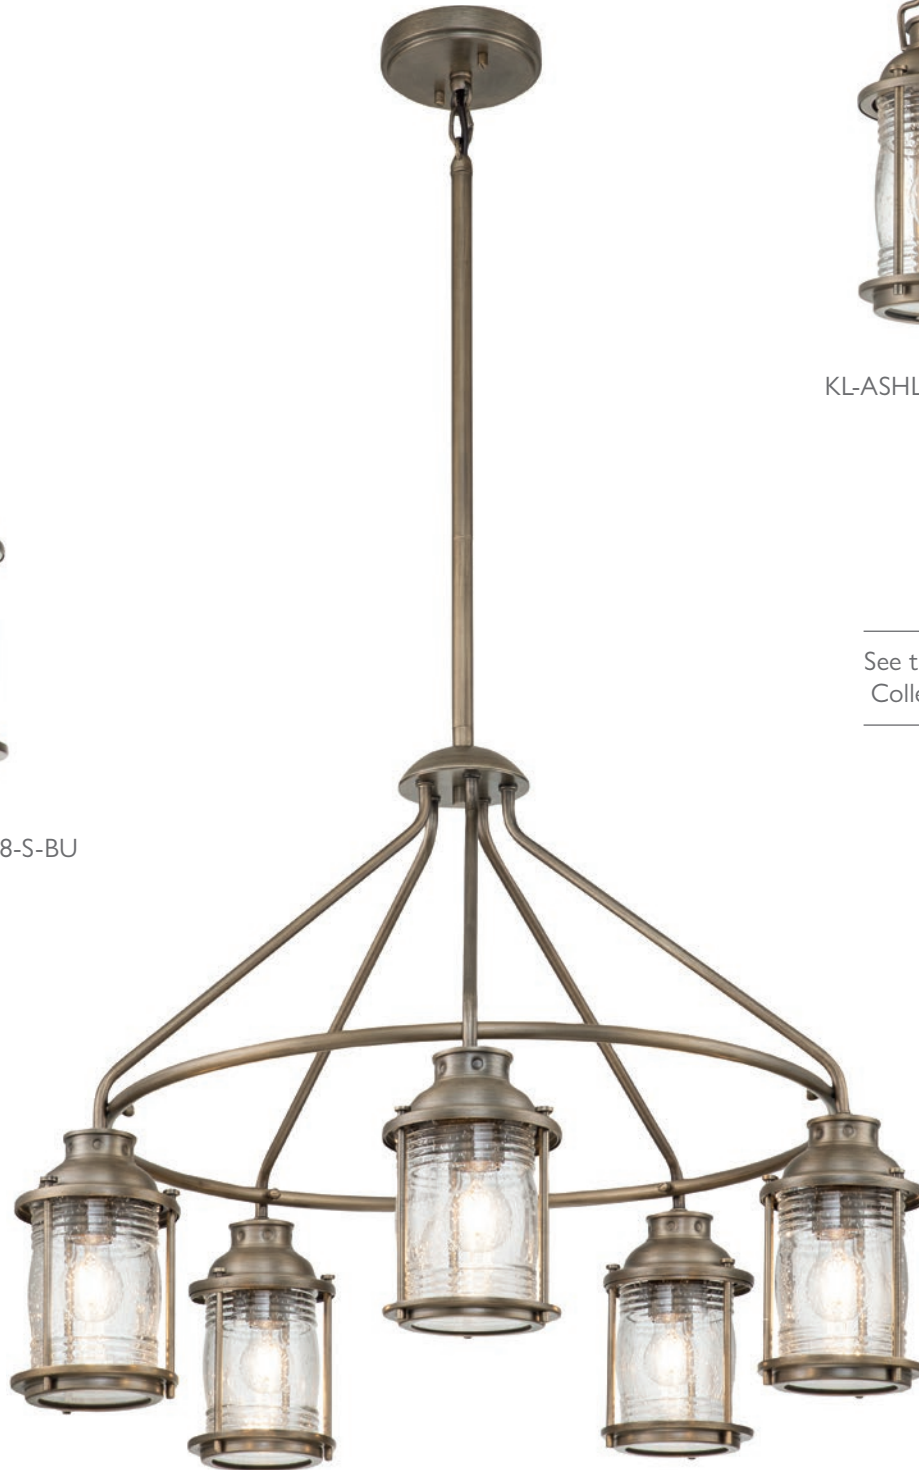

KL-ASHLANDBAY-5P-BU