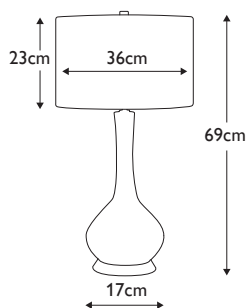

MILO-PN-TL-LORA

White ceramic table lamp complete with 14" Laminated Drum shade, Linear Orange pattern, with Polished Nickel metalwork. **LSUK096**

Finish: Polished Nickel, White, Orange
Max. Wattage: 1x 60W E27