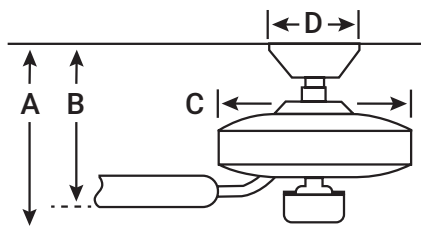

HANGING MEASUREMENTS

Min. Fixture Drop (from ceiling)	A: 42cm
Min. Blade Drop (from ceiling)	B: 36cm
Housing (width)	C: 18cm
Ceiling Canopy (width)	D: 15cm