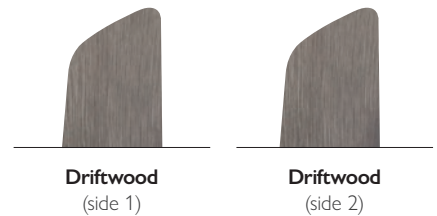

BLADE FINISH