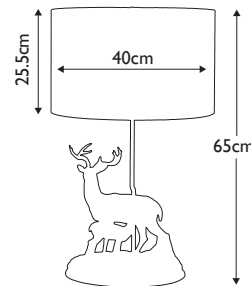

Finish: Bronze Patina  
Max. Wattage: 1x 40W E27

**DL-AMELIA-TL**

Stag and Fawn statuette in Bronze Patina finish complete with a Laminated Oval Natural Hessian shade. **LSUK071**

Finish: Bronze Patina  
Max. Wattage: 1x 40W E27