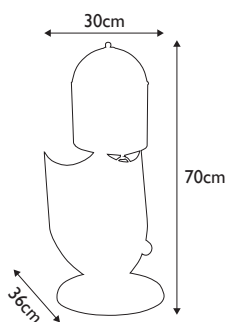

CRUSADER-T-L

A truly medieval creation, this unique table lamp and wall light make the Crusader an appealing feature piece that is bound to be admired. Hand-crafted and hand-finished in a Burnished Bronze finish, this striking product also offer a practical lighting solution. Supplied complete with lamp.

Finish: Burnished Bronze
Max. Wattage: 1x 5.7W LED GX53