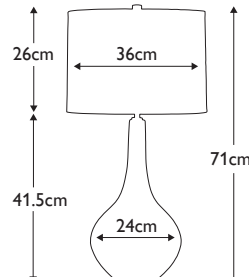

JOB-TL

Ceramic table lamp with a polished Bronze Metallic glaze. Includes a Brown faux silk hard-backed cylinder shade with gold card lining. **LS3026**

Finish: Bronze Metallic, Brown Shade.
Max. Wattage: 1x 60W E27