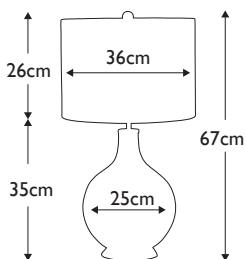

ORB-CLEAR-PN-WHT

The Orb Table lamp has a classic shape with a modern twist. The clear glass orb topped and tailed by Polished Nickel metalwork, is completed with a faux Linen White drum shade. **LS3017**

Finish: Polished Nickel with White Shade
Max. Wattage: 1x 60W E27