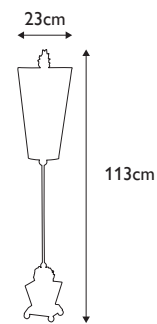

FB-PEONY-TL

Silver Leaf ball feet support a square tapered pedestal base with Taupe and Black stripes. A sculpted peony blossom and silver stem sit below the inverted Black and Taupe striped shade. Topped with a Gold peony finial. **LS449**

Finish: Taupe and Black Stripes
Max. Wattage: 1x 60W E27