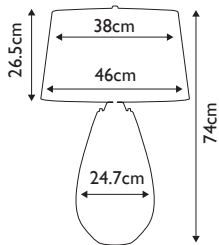

LENA-TL-L-SMOKE

The flowing twist of Lena's mouth blown glass creates a striking visual with the Polished Nickel metalwork. It has Elstead's "Dual-Lit" system, a 3-way switch to light both the shade and the base. The shades are made in the UK with satin smooth fabric and matt silver laminate lining. **LSUK052**

Finish: Smoke-tinted Glass / Slate Shade
Max. Wattage: 1x 60W E27
(1x 8W GU10 Supplied in the base).