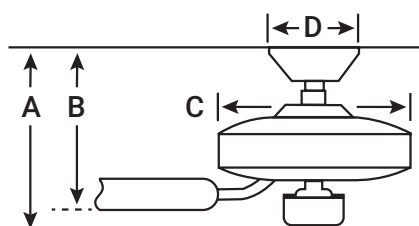

AIR PERFORMANCE

AIRFLOW Cubic ft. per minute on high	7071
POWER USAGE Watts on High (excludes lights)	71.6
AIRFLOW EFFICIENCY Cubic ft. per minute per Watt	75