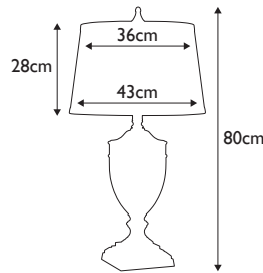

QZ-DENNISON-BB

Dennison is a classic glass and metal table lamp in Brushed Brass finish, completed with a cream hardback fabric shade with double trim. **LS315BB**

Finish: Brushed Brass
Max. Wattage: 1x 60W E27