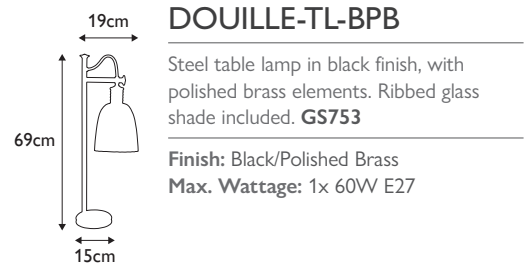

Detail of DOUILLE-TL-BPB