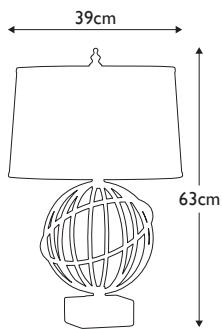

FE-SPENCER-TL

Table lamp with Firenze Gold finish and a Dark Walnut base. Includes a Dark Tan linen shade. **LS307**

Finish: Firenze Gold
Max. Wattage: 1x 60W E27