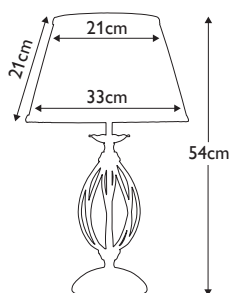

ART-TL-BLACK

The handsome Artisan features attractive hand formed scrolls and knot twist detail. Ivory pleated shade. **LS440-BLACK**

Finish: Black, Ivory Shade
Max. Wattage: 1x 60W E27