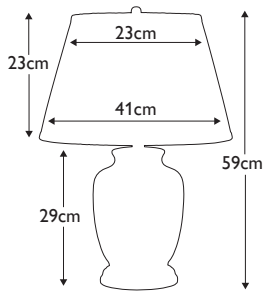

MORRIS-TL-SMALL

Chinese Porcelain table lamp with a traditional Gold floral pattern over a Black glaze. Fitted with a wooden base, Cream polycotton knife pleat shade, and Aged Brass finial. **LS3014**

Finish: Gold and Black
Max. Wattage: 1x 60W E27