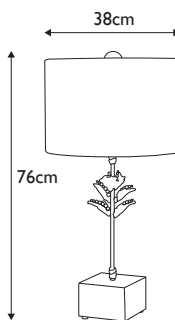

FB-CAMILIA-TL

Camilia has a gold sculpted leaf element with glass bead embellishments. Presented on a black cube base and completed with a black parchment shade. **LS472**

Finish: Antique Gold and Black
Max. Wattage: 1x 60W E27