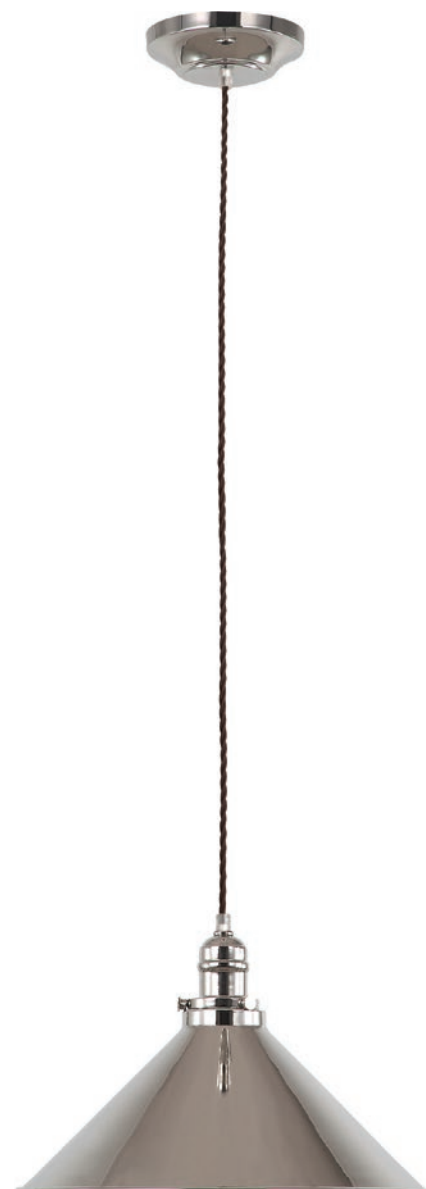

# PROVENCE

Materials: Steel

Finish: Aged Brass, Old Bronze or Polished Nickel

PV-SP-AB

PV-SP-OB

PV-SP-PN

| Code     | Description  | Height | Width | Min. Drop | Max. Drop            | Finish          | Max. Wattage |
|----------|--------------|--------|-------|-----------|----------------------|-----------------|--------------|
| PV-SP-AB | 1 lt Pendant | 230mm  | 370mm | 280mm     | 2000mm <sup>*1</sup> | Aged Brass      | 1 x 60W E27  |
| PV-SP-OB | 1 lt Pendant | 230mm  | 370mm | 280mm     | 2000mm <sup>*1</sup> | Old Bronze      | 1 x 60W E27  |
| PV-SP-PN | 1 lt Pendant | 230mm  | 370mm | 280mm     | 2000mm <sup>*1</sup> | Polished Nickel | 1 x 60W E27  |