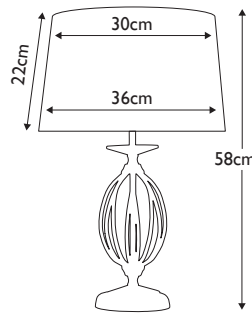

AG-TL-POL-BRASS

The stylish Aegean table lamp features a hand forged scroll accented by a cut glass scone and is available in a highly Polished Brass plating. **LS357**

Finish: Polished Brass
Max. Wattage: 1x 60W E27