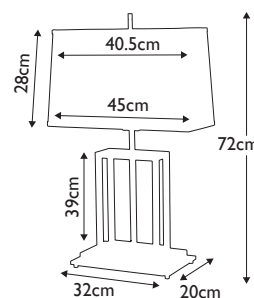

ATLAS-TL

Brushed Brass and Black with White Marble base complete with a Black tapered rectangular shade with Gold faux silk lining and trim. **LS382**

Finish: Brushed Brass
Max. Wattage: 1x 60W E27