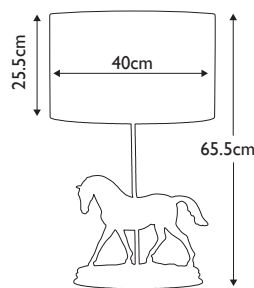

DL-SPIRIT-TL

Small Horse statuette table lamp in Bronze Patina finish. Complete with a 16" Laminated Oval Natural Hessian shade. **LSUK071**

Finish: Bronze Patina
Max. Wattage: 1x 40W E27

Detail of DL-ECLIPSE-TL