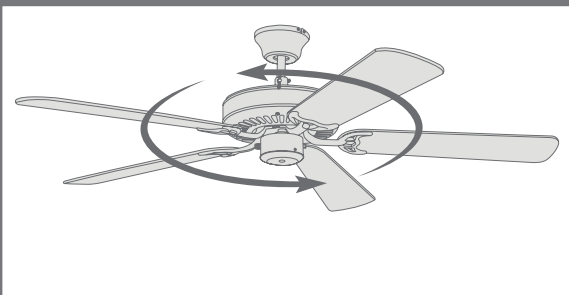

REDUCE ENERGY COSTS IN YOUR HOME CIRCULATE AIR WITH THE SEASONS

When its hot outside, set the fan to rotate in an anti-clockwise direction. The blades will push air down – creating a breeze or cooling effect. A fan can make you feel 4°C cooler than the temperature of your surroundings.

The effect can help you adjust your thermostat +2.2°C (4°F) during the Summer and -1.1°C (2°F) in the Winter. This makes a fan the only money-saving appliance in your home as it contributes to lower energy costs. (This is not applicable in the same way to outdoor fans.)