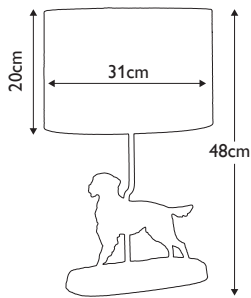

DL-RUFUS-TL

Dog statuette table lamp in Bronze Patina finish. Complete with 12" Laminated Oval Natural Hessian shade. **LSUK067**

Finish: Bronze Patina
Max. Wattage: 1x 40W E27