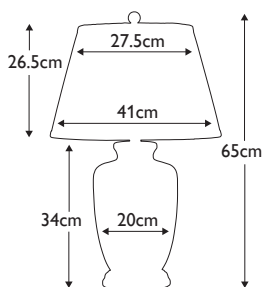

GOLD-BIRDS-TL

Chinese Porcelain table lamp with a Gold Birds and Berries pattern over a Light Blue glaze. Fitted with a wooden base, Cream polycotton knife pleat shade, and Aged Brass finial. **LS3014**

Finish: Light Blue and Gold
Max. Wattage: 1 x 60W E27