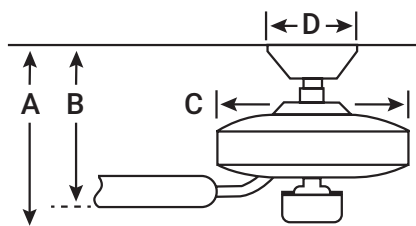

AIR PERFORMANCE

AIRFLOW Cubic ft. per minute on high	5468
POWER USAGE Watts on High (excludes lights)	32.4
AIRFLOW EFFICIENCY Cubic ft. per minute per Watt	167