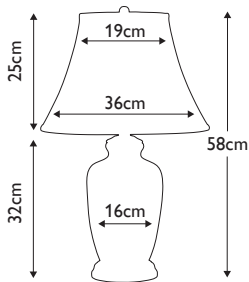

SILVERTHISTLE-TL

Chinese Porcelain table lamp with a Silver floral pattern over a White crackle glaze. Fitted with a wooden cap and base, White polycotton empire shade, and Satin Nickel finial. **LS3034**

Finish: White and Silver
Max. Wattage: 1x 60W E27