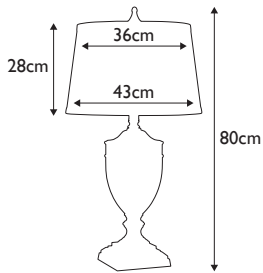

QZ-DENNISON-PN

Glass and metal table lamp in Polished Nickel finish, including Cream hardback fabric shade with double trim. **LS315PN**

Finish: Polished Nickel
Max. Wattage: 1x 60W E27