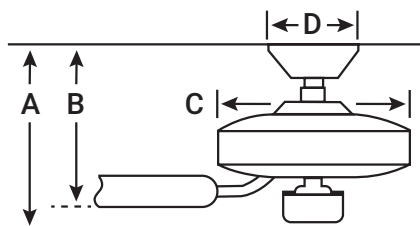

HANGING MEASUREMENTS

Min. Fixture Drop (from ceiling)	A: 36cm
Min. Blade Drop (from ceiling)	B: 34cm
Housing (width)	C: 20cm
Ceiling Canopy (width)	D: 15cm