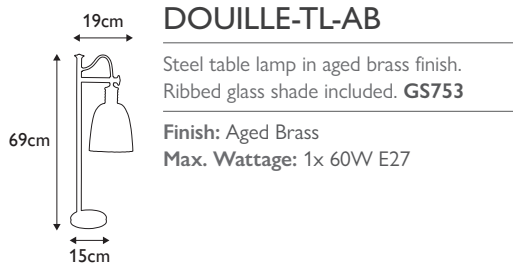

Detail of DOUILLE-TL-BPB