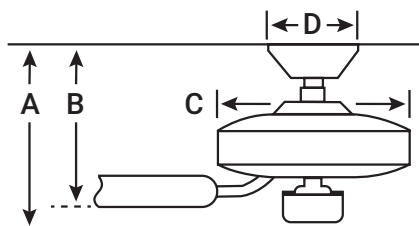

AIR PERFORMANCE

AIRFLOW Cubic ft. per minute on high	5124
POWER USAGE Watts on High (excludes lights)	57.2
AIRFLOW EFFICIENCY Cubic ft. per minute per Watt	87