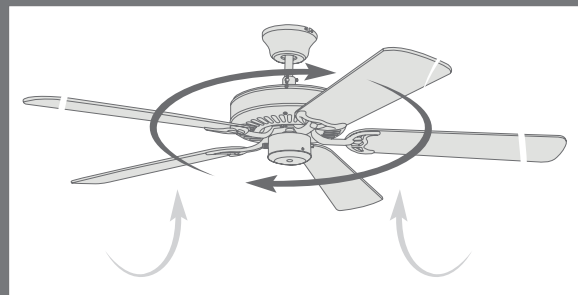

In the winter, set the fan to rotate clockwise. The blades will pull the air up and around, moving the warm air that rises to the ceiling back down to the living space.