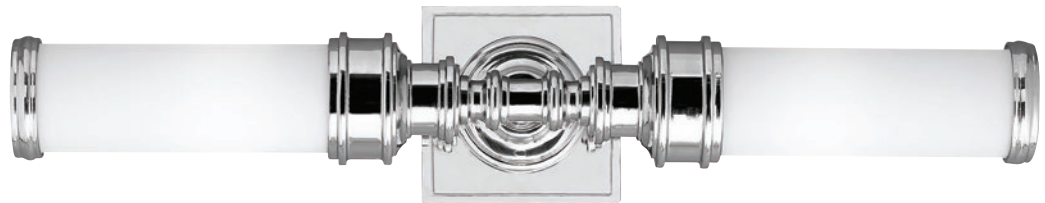

# PAYNE

Materials: Steel, Opal Glass  
Finish: Polished Chrome

IP44

**FEISS**  
COLLECTION

FE-PAYNE-MPBATH

This light can be mounted vertically.

FE-PAYN-OR2-BATH

FE-PAYN-OR1-BATH