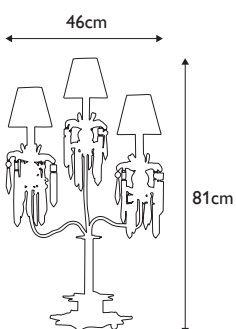

FB-BIRDLAND-TL3

This 3-tier candelabra table lamp showcases a tiered base, striped column and arms detailed with K9 cut glass clusters, and Red and Beige spheres. Topped with Cream and Gold striped shades. **LS477**

Finish: Cream & Gold
Max. Wattage: 3x 40W E14