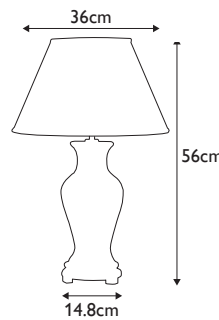

DL-MAJIN-SMALL-TL-OXB

Elegant oxblood red coloured porcelain table lamp on a dark wooden base. Complete with a Cream polycotton shade with burgundy and gold soutach trim. **LSUK089**

Finish: Oxblood
Max. Wattage: 1x 60W E27