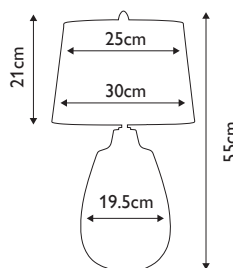

NEWHAM-TL-S

This Bronze coloured, sculpted ceramic is complemented with a Pearl textured satin shade that has a White PVC lining. The Newham easily finds a home in most interiors, working well with natural and contemporary styles.

LSUK035
Finish: Bronze Ceramic / Pearl shade
Max. Wattage: 1x 60W E27