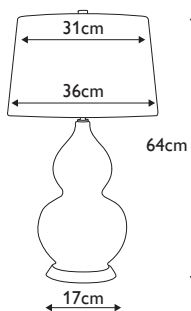

ISLA-PN-TL-TEAL

White gourd shaped ceramic table lamp complete with 14" Laminated Tapered Drum shade, Mallard Teal faux silk, with Polished Nickel metalwork. **LSUK103**

Finish: Polished Nickel, White, Teal
Max. Wattage: 1x 60W E27