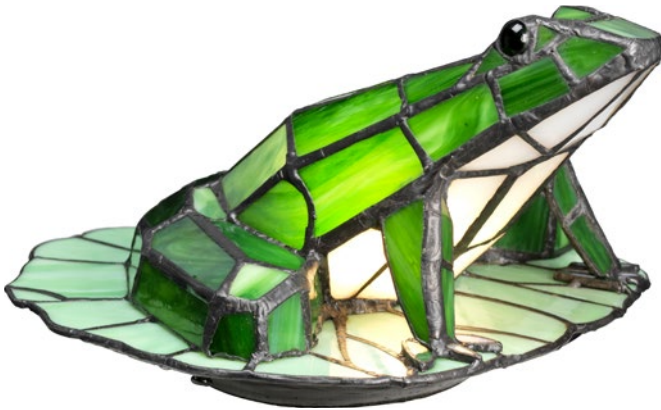

QZ-FROG-TL
110 pieces of glass