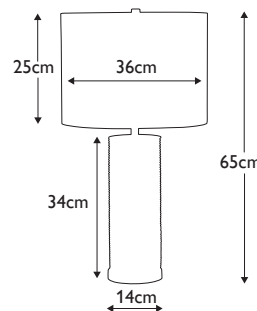

RIPPLE-TL-WHT-B

White resin table lamp with Brushed Nickel accents. Includes a Black faux linen hard-backed shade. **LS3018**

Finish: White with Black Shade
Max. Wattage: 1x 60W E27