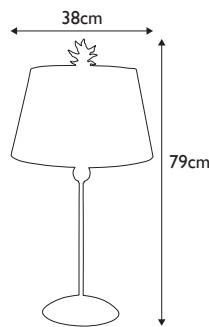

**Finish:** Black, Putty & Gold Leaf  
**Max. Wattage:** 1x 60W E27