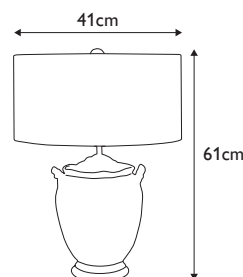

FB-JACKSON-TL

Jackson is an antiqued silver and gold accents on this urn shaped table lamp. Made from cast resin and steel with a Distressed Gold painted parchment shade. **LS473**

Finish: Antiqued Silver with Gold Leaf
Max. Wattage: 1x 60W E27