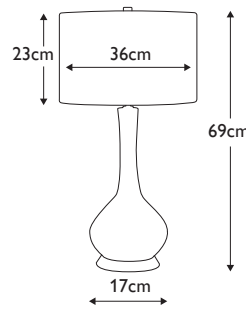

MILO-AB-TL-LANT

White ceramic table lamp complete with 14" Laminated Drum shade, Linear Antique pattern, with Aged Brass metalwork. **LSUK092**

Finish: Aged Brass, White, Orange
Max. Wattage: 1x 60W E27