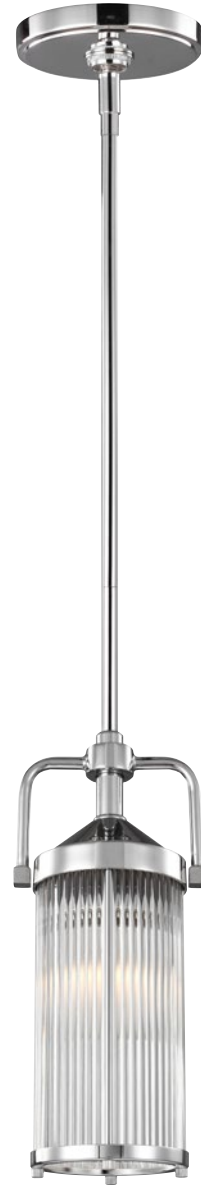

FE-PAULSON-MP

Code	Description	Height	Width	Min. Drop	Max. Drop	Projection	Finish	Max. Wattage	IP Rating
FE-PAULSON-W4	4 Lt Bar Light	737mm	121mm	-	-	144mm	Chrome	4 x 3W LED G9 ^{*2}	IP44
FE-PAULSON-3P	3 Lt Pendant	514mm	244mm	619mm	1685mm^{*1}	205mm	Chrome	3 x 3W LED G9 ^{*2}	IP44
FE-PAULSON-MP	1 Lt Mini Pendant	318mm	133mm	415mm	1482mm^{*1}	110mm	Chrome	1 x 3W LED G9 ^{*2}	IP44

^{*1} Supplied with: 3 x 305mm & 1 x 152mm rods. ^{*2} Supplied with 3W LED G9 bulb(s)= 300Lm each, 3000k.