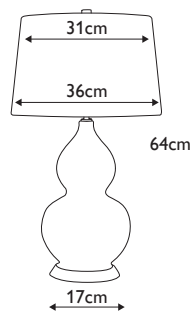

### ISLA-PN-TL-BLUE

White gourd shaped ceramic table lamp complete with 14" Laminated Tapered Drum shade, Liberty Blue faux silk, with Polished Nickel metalwork. **LSUK104**

**Finish:** Polished Nickel, White, Blue  
**Max. Wattage:** 1x 60W E27