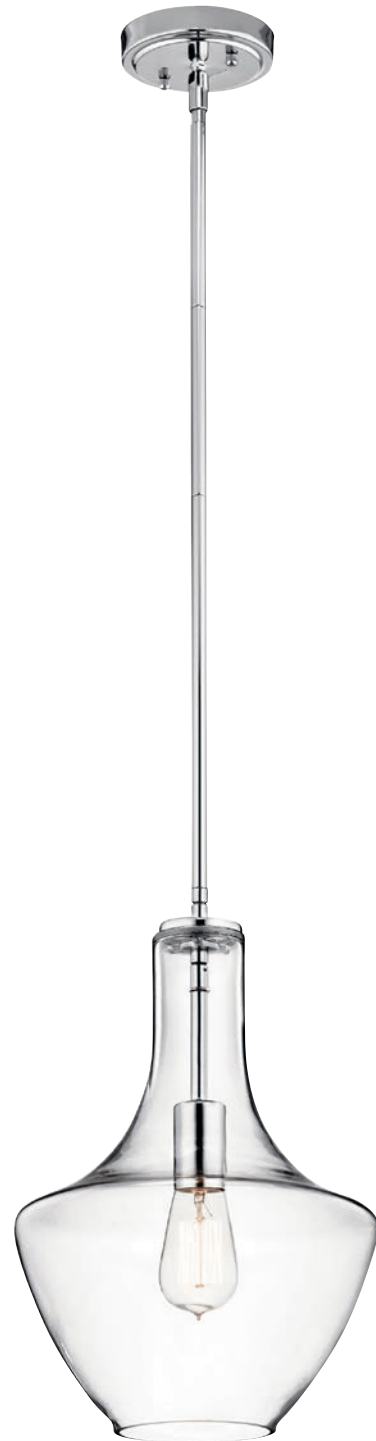

KL-EVERLY-P-S-CH

Code	Description	Height	Width	Min. Drop	Max. Drop	Finish	Max. Wattage
KL-EVERLY-P-S-CH	1 lt Small Pendant	387mm	268mm	615mm	1372mm*1	Chrome	1 x 60W E27
KL-EVERLY-P-M-CH	1 lt Medium Pendant	508mm	350mm	730mm	1499mm*1	Chrome	1 x 60W E27

*1 Supplied with: 2 x 152mm & 2 x 305mm rods.