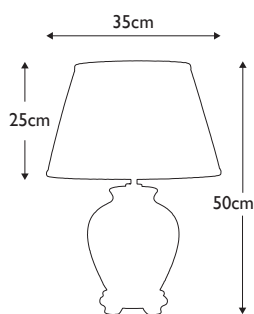

DL-LINYI-TL

A Blue and White patterned oriental ceramic table lamp with an Ivory Polycotton, box pleat shade. **DL-STE14-BP-IV**

Finish: Blue and White
Max. Wattage: 1x 60W E27