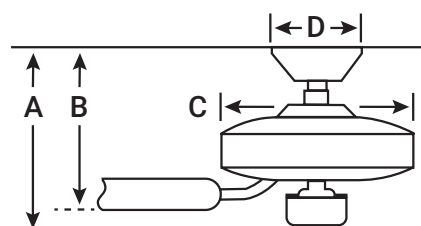

HANGING MEASUREMENTS

Min. Fixture Drop (from ceiling)	A: 41cm
Min. Blade Drop (from ceiling)	B: 39cm
Housing (width)	C: 24cm
Ceiling Canopy (width)	D: 17cm