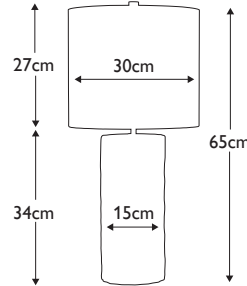

BARBICAN-TL

A retro sculpted ceramic base in Graphite finish complete with a silver faux silk drum shade and Polished Nickel finial. **LS3020**

Finish: Graphite and Silver Shade.
Max. Wattage: 1x 60W E27