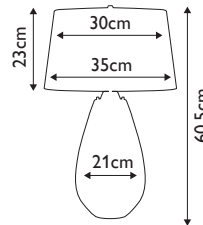

LENA-TL-S-SMOKE

The flowing twist of Lena's mouth blown glass creates a striking visual with the Polished Nickel metalwork. It has Elstead's "Dual-Lit" system, a 3-way switch to light both the shade and the base. The shades are made in the UK with satin smooth fabric and matt silver laminate lining. **LSUK047**

Finish: Smoke-tinted Glass / Slate Shade
Max. Wattage: 1x 60W E27
(1x 8W GU10 Supplied in the base).