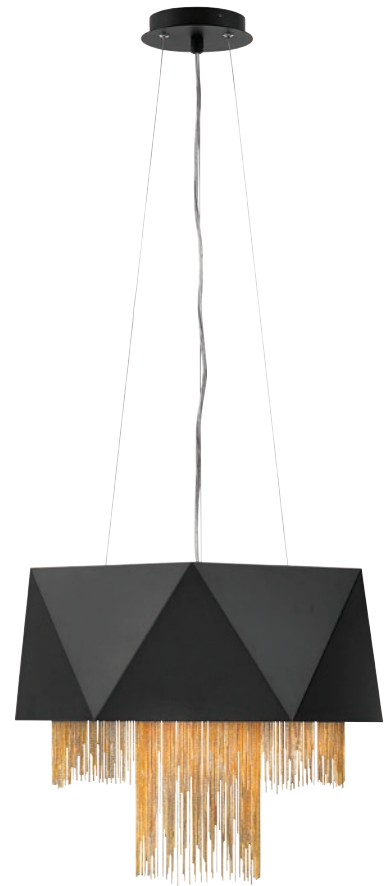

HK-ZUMA6-SBG