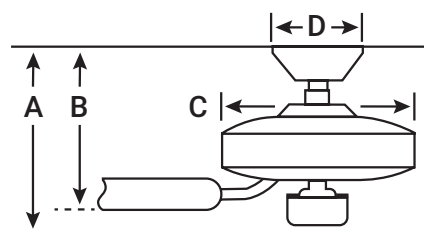

AIR PERFORMANCE

AIRFLOW Cubic ft. per minute on high	2801
POWER USAGE Watts on High (excludes lights)	53.5
AIRFLOW EFFICIENCY Cubic ft. per minute per Watt	61