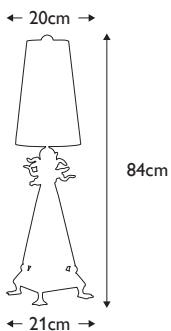

FB-LEDA-TL

Duck-footed Gold leaf elements support a tapered Cream Patina lamp body, detailed with Silver Leaf spheres and a Gold Leaf flourishing blossom. A matching finish tapered shade and sphere finial top it off. **LS390**

Finish: Cream Patina, Gold Leaf
Max. Wattage: 1x 60W E27