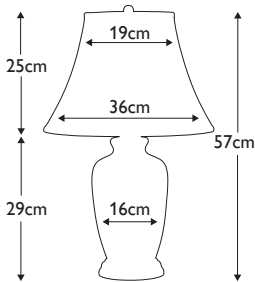

BLUE-G-JAR-TL

Blue and White Chinese Porcelain table lamp reminiscent of traditional ginger jars. Fitted with a wooden base, White polycotton empire shade, and Satin Nickel finial. **LS3034**

Finish: Blue and White
Max. Wattage: 1x 60W E27