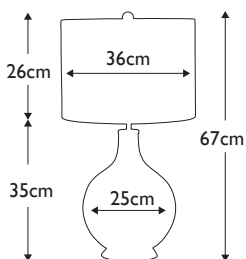

ORB-TL-CLEAR

Clear mouth-blown glass table lamp with Brushed Nickel stem and base including Cream linen hard-backed fabric shade. **LS3009**

Finish: Clear Glass
Max. Wattage: 1x 60W E27