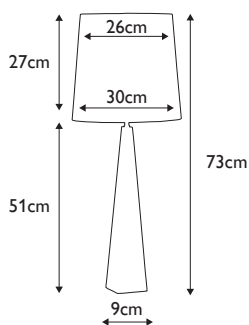

ASCENT-TL-BLK-W

Black-painted steel tapered column table lamp with Polished Nickel accents. Includes a White faux silk hard-backed shade. **LS3005**

Finish: Black
Max. Wattage: 1x 60W E27