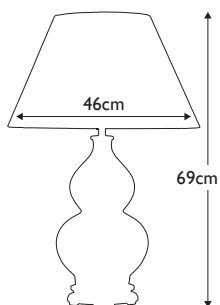

### DL-HARBIN-TL-CEL

Celadon gourd shaped oriental ceramic, completed with an Off-White Polycotton shade. **LSUK109**

**Finish:** Celadon  
**Max. Wattage:** 1x 60W E27