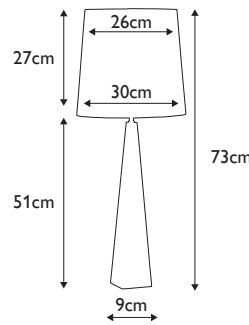

ASCENT-TL-PN

Steel tapered column table lamp finished in Polished Nickel. Includes a Dark Grey faux silk hard-backed shade. **LS3006**

Finish: Polished Nickel
Max. Wattage: 1x 60W E27