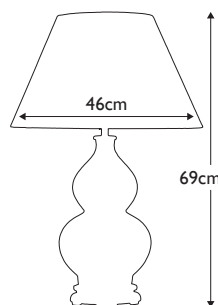

### DL-HARBIN-TL-CEL

Celadon gourd shaped oriental ceramic, completed with an Off-White Polycotton shade. **LSUK109**

**Finish:** Celadon  
**Max. Wattage:** 1x 60W E27