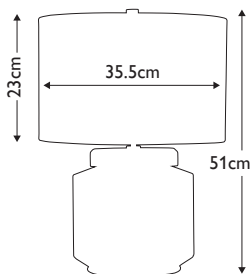

LUGA-TL-NATURAL

Luga's distinct recycled glass base with its strong vertical lines. Topped with its wooden cap and fine metal details, Luga is complemented with an Ivory polycotton drum shade hand-crafted in the UK.

LSUK012

Finish: Metalwork Polished Nickel -
Glassware Clear/Natural - Wood Light
Max. Wattage: 1x 60W E27