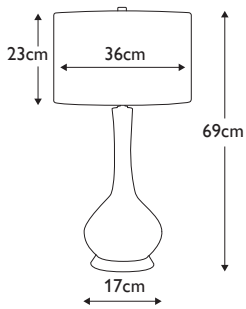

MILO-AB-TL-FDEB

White ceramic table lamp complete with 14" Laminated Drum shade, Feather Duck Egg Blue pattern, with Aged Brass metalwork. **LSUK091**

Finish: Aged Brass, White, Blue
Max. Wattage: 1x 60W E27