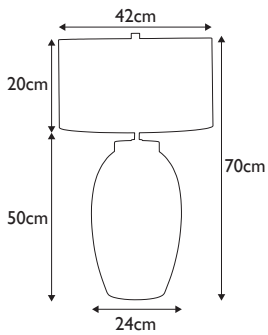

VICTOR-LRG-TL-CR

Simple large ceramic table lamp with a Cream glaze. Includes a Brown faux silk hard-backed cylinder shade with gold card lining. **LS3027**

Finish: Cream
Max. Wattage: 1x 60W E27