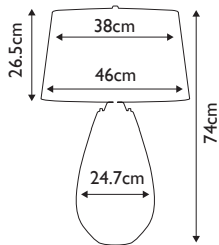

LENA-TL-L-BLUE

The flowing twist of Lena's mouth blown glass creates a striking visual with the Polished Nickel metalwork. It has Elstead's "Dual-Lit" system, a 3-way switch to light both the shade and the base. The shades are made in the UK with satin smooth fabric and matt silver laminate lining. **LSUK053**

Finish: Blue-tinted Glass / Duck Egg Blue Shade
Max. Wattage: 1x 60W E27
(1x 8W GU10 Supplied in the base).