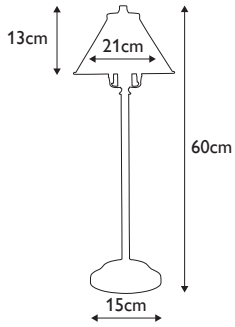

PV-SL-AB

A simple buffet lamp that provides an ambient down light, the Provence Stick Lamp is suitable for compact spaces. Using a blend of steel and brass, it is finished in Aged Brass. **LS308AB**

Finish: Aged Brass
Max. Wattage: 1x 7W LED E14
(Lamp included)