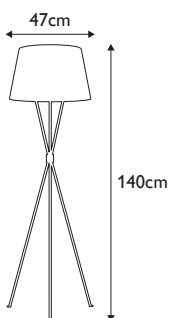

FE-PENNY-FL-AI

The Penny Floor Lamps are timeless and sleek, with a mid-century-inspired tripod base and elongated legs that meet at a tailored point. Penny Floor Lamps include a fabric shade in White Linen. **LS373**

Finish: Aged Iron
Max. Wattage: 1x 60W E27

FE-PENNY-FL-BB

The Penny Floor Lamps are timeless and sleek, with a mid-century-inspired tripod base and elongated legs that meet at a tailored point. Penny Floor Lamps include a fabric shade in White Linen. **LS373**

Finish: Burnished Brass
Max. Wattage: 1x 60W E27

FE-PENNY-FL-PN

The Penny Floor Lamps are timeless and sleek, with a mid-century-inspired tripod base and elongated legs that meet at a tailored point. Penny Floor Lamps include a fabric shade in White Linen. **LS373**

Finish: Polished Nickel
Max. Wattage: 1x 60W E27