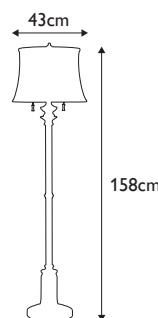

FE-STATEROOM-FL-BB

Bali Brass floor lamp including White cotton linen shade. **LS291-BB**

Finish: Bali Brass

Max. Wattage: 2x 60W E27