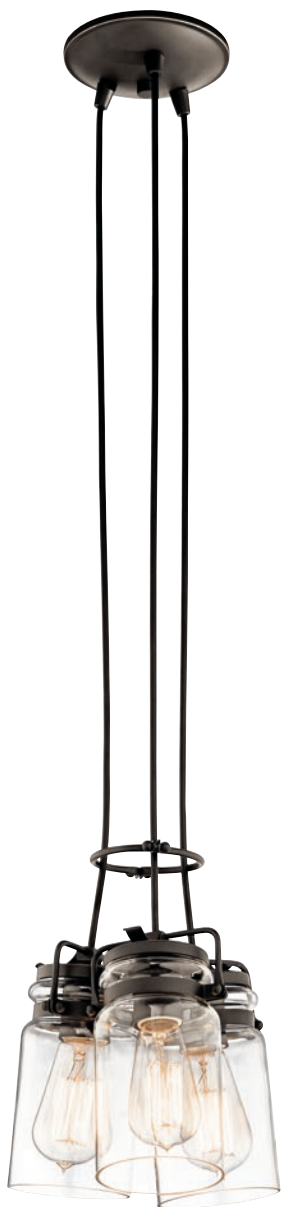

\*1 Supplied with: 2600mm of wire.

KL-BRINLEY6-OZ (shown with ring accessory. Included with 3 and 6 light pendants).

KL-BRINLEY3-OZ

KL-BRINLEY6-OZ

KL-BRINLEY-MP-OZ

KL-BRINLEY-F-OZ

KL-BRINLEY1-OZ

| Code             | Description       | Height | Width | Min. Drop | Max. Drop | Projection | Finish      | Max. Wattage |
|------------------|-------------------|--------|-------|-----------|-----------|------------|-------------|--------------|
| KL-BRINLEY1-OZ   | 1 lt Wall Light   | 292mm  | 127mm | -         | -         | 159mm      | Olde Bronze | 1 x 60W E27  |
| KL-BRINLEY3-OZ   | 3 lt Pendant      | 197mm  | -     | 256mm     | 2870mm*1  | -          | Olde Bronze | 3 x 60W E27  |
| KL-BRINLEY6-OZ   | 6 lt Pendant      | 197mm  | 305mm | 256mm     | 2870mm*1  | -          | Olde Bronze | 6 x 60W E27  |
| KL-BRINLEY-F-OZ  | 3 lt Flush        | 201mm  | 282mm | -         | -         | -          | Olde Bronze | 3 x 60W E27  |
| KL-BRINLEY-MP-OZ | 1 lt Mini Pendant | 213mm  | 120mm | 256mm     | 2870mm*1  | -          | Olde Bronze | 1 x 60W E27  |