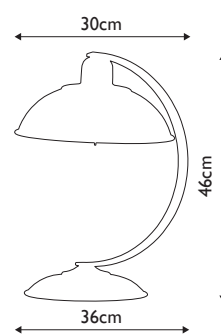

## FRANKLIN-CREAM

The Franklin table lamp features a curved Polished Chrome arm, with a metal spun shade and base in an Oyster White finish. **LS252CREAM**

**Finish:** Oyster White  
**Max. Wattage:** 1x 60W E27