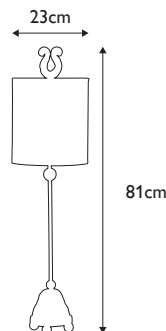

FB-PHOENICIAN-TL

The Silver Leaf ball feet of this table lamp support a Silver Leaf disc and Gold and Black striped molded undulating base of a silver leaf metal stem. Gold Leaf bands accent the Black shade, with Phoenician-inspired molded finial. **LS454**

Finish: Black, Gold & Silver Leaf
Max. Wattage: 1x 60W E27