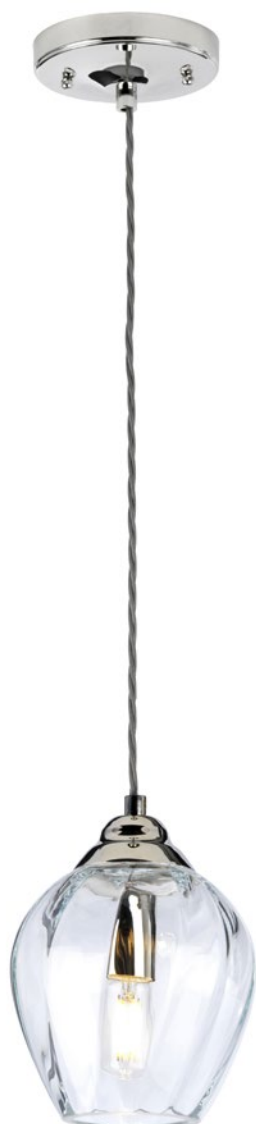

TIBER-P-CLEAR