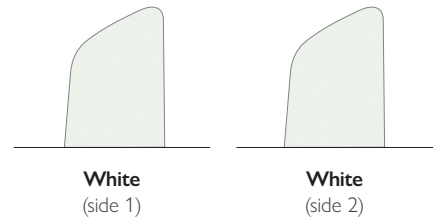

BLADE FINISH