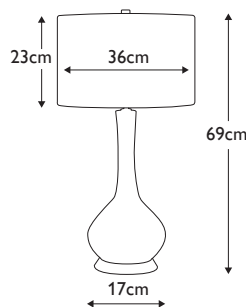

MILO-PN-TL-VOGSC

White ceramic table lamp complete with 14" Laminated Drum shade, Vogue Satin Chrome pattern, with Polished Nickel metalwork. **LSUK098**

Finish: Polished Nickel, White, Silver
Max. Wattage: 1x 60W E27