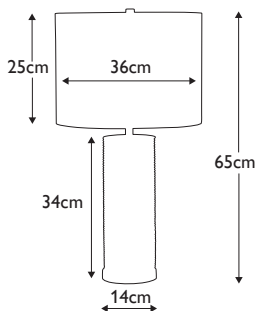

RIPPLE-TL-WHT

White resin table lamp with Brushed Nickel accents. Includes a White faux linen hard-backed shade. **LS3017**

Finish: White with White Shade
Max. Wattage: 1x 60W E27