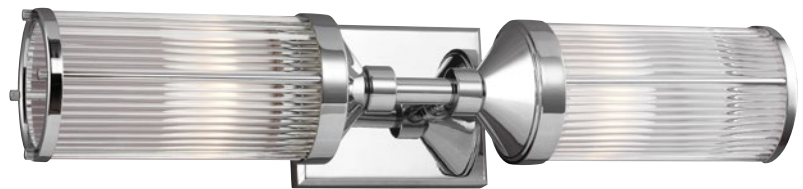

FE-PAULSON2

Code	Description	Height	Width	Min. Drop	Max. Drop	Projection	Finish	Max. Wattage	IP Rating
FE-PAULSON-F-M	4 lt Flush	159mm	381mm	-	-	-	Chrome	4 x 3W LED G9 *2	IP44
FE-PAULSON-6P	6 lt Pendant	295mm	537mm	400mm	1757mm*1	-	Chrome	6 x 3W LED G9 *2	IP44
FE-PAULSON1	1 lt Wall Light	381mm	121mm	-	-	133mm	Chrome	1 x 3W LED G9 *2	IP44
FE-PAULSON2	2 lt Bar light	121mm	584mm	-	-	133mm	Chrome	2 x 3W LED G9 *2	IP44

*1 Supplied with: 3 x 305mm & 1 x 152mm rods.

*2 Supplied with 3W LED G9 bulb(s)= 300Lm each, 3000k.