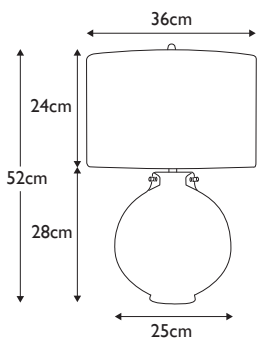

DL-KARA-TL-BLUE

The Kara is a charming range of tinted glass table-lamps with bases made from blown glass. Completed with elegant details and faux silk shades hand-made in the UK. **LSUK006**

Finish: Polished Nickel - Blue Glass
Max. Wattage: 1x 60W E27