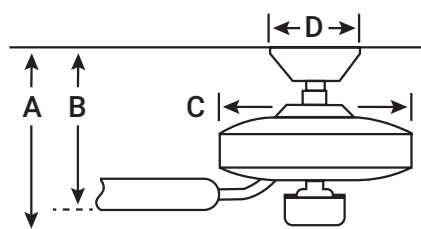

HANGING MEASUREMENTS

Min. Fixture Drop (from ceiling)	A: 35cm
Min. Blade Drop (from ceiling)	B: 32cm
Housing (width)	C: 23cm
Ceiling Canopy (width)	D: 17cm