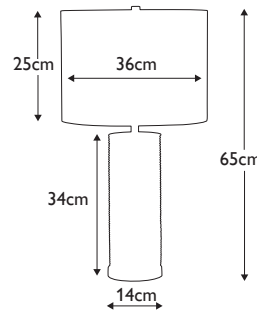

RIPPLE-TL-BLK-W

Black resin table lamp with Brushed Nickel accents. Includes a White faux linen hard-backed shade. **LS3017**

Finish: Black with White Shade
Max. Wattage: 1x 60W E27