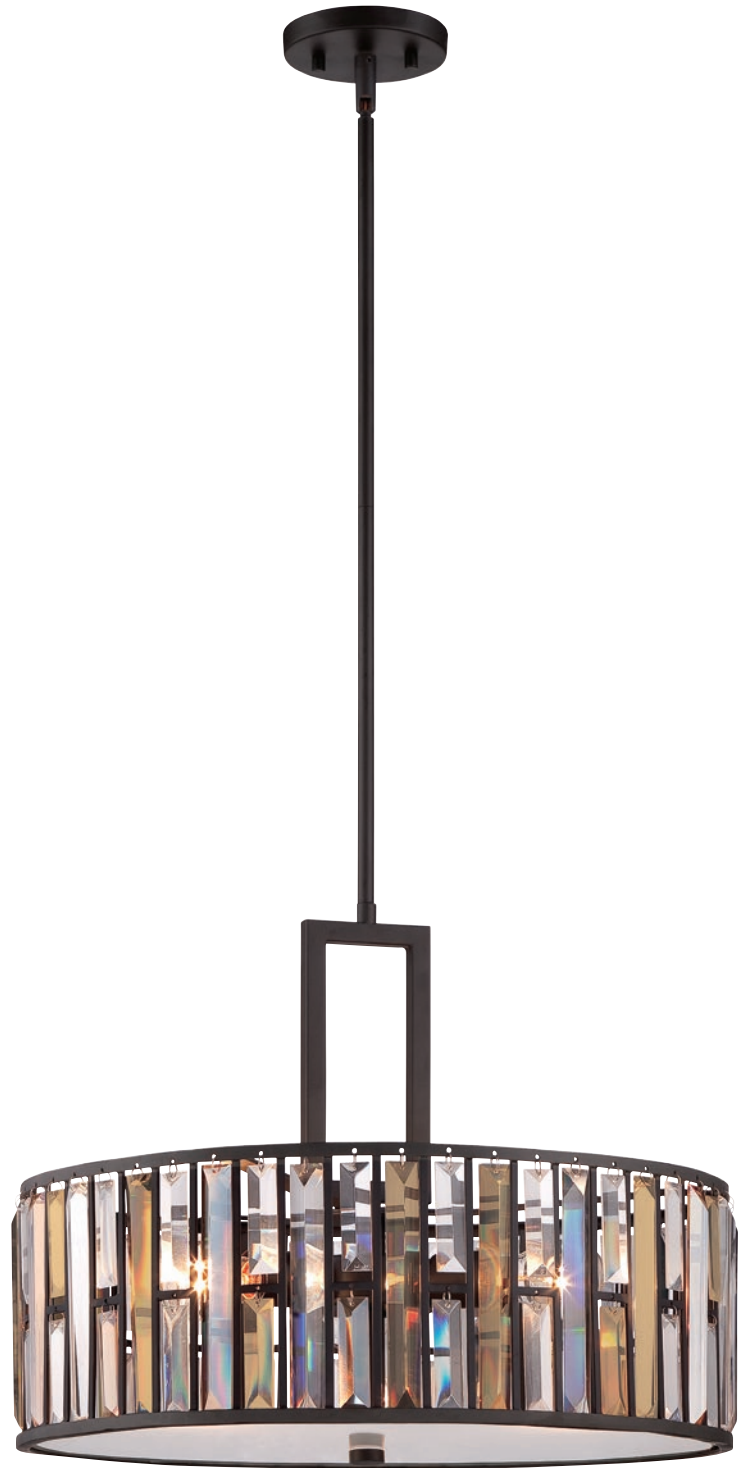

HK-GEMMA-P-C-VBZ

Code	Description	Height	Width	Min. Drop	Max. Drop	Finish	Max. Wattage
HK-GEMMA-P-A-VBZ	1 lt Pendant	298mm	260mm	521mm	1416mm*1	Vintage Bronze	1 x 60W E27
HK-GEMMA-P-C-VBZ	3 lt Pendant	400mm	540mm	622mm	1543mm*2	Vintage Bronze	3 x 60W E27

*1 Supplied with: 1 x 150mm, 1 x 300mm & 1 x 460mm rods. *2 Supplied with: 3 x 300mm & 1 x 150mm rods.