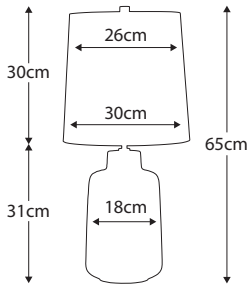

WOOLWICH-TL

A textured Graphite ceramic base with a White reactive drip glaze. Completed with a Silver faux linen tapered cylinder shade and Polished Nickel finial. **LS3010**

Finish: Textured Graphite, White Glaze and Silver Shade.
Max. Wattage: 1x 60W E27