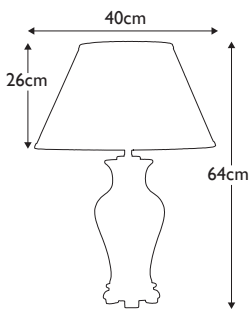

DL-MAJIN-TL-OXB

An oxblood traditional vase table lamp completed with a Cream Polycotton shade and burgundy/gold trim. **LSUK107**

Finish: Oxblood
Max. Wattage: 1x 60W E27