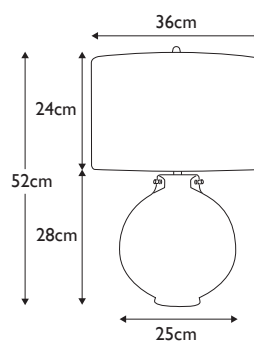

DL-KARA-TL-SMOKE

The Kara is a charming range of tinted glass table-lamps with bases made from blown glass. Completed with elegant details and faux silk shades hand-made in the UK. **LSUK005**

Finish: Polished Nickel - Smoke Glass
Max. Wattage: 1x 60W E27