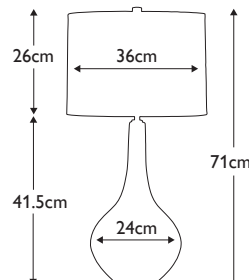

JOB-TL-IV

Ceramic table lamp with a polished Bronze Metallic glaze. Includes a Cream faux silk hard-backed cylinder shade with a White Laminate lining. **LS3009**

Finish: Bronze Metallic, Cream Shade.
Max. Wattage: 1x 60W E27