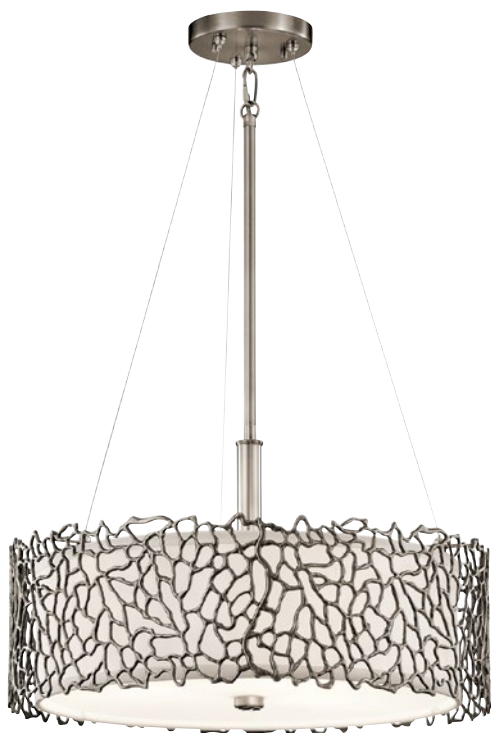

# LOUVRE

Materials: Steel, Glass  
Finish: Painted Gunmetal

LOUVRE-4F

LOUVRE-6P

| Code      | Description  | Height | Width | Min. Drop | Max. Drop | Projection | Finish           | Max. Wattage |
|-----------|--------------|--------|-------|-----------|-----------|------------|------------------|--------------|
| LOUVRE-4F | 4 lt Flush   | 314mm  | 392mm | -         | -         | 392mm      | Painted Gunmetal | 4 x 60W E27  |
| LOUVRE-6P | 6 lt Pendant | 402mm  | 493mm | 491mm     | 3519mm*1  | -          | Painted Gunmetal | 6 x 60W E27  |

\*1 Supplied with: 1500mm of chain.

LOUVRE2

LOUVRE-1P

LOUVRE-4P

| Code      | Description     | Height | Width | Min. Drop | Max. Drop | Projection | Finish           | Max. Wattage |
|-----------|-----------------|--------|-------|-----------|-----------|------------|------------------|--------------|
| LOUVRE-1P | 1 lt Pendant    | 386mm  | 250mm | 475mm     | 2003mm*1  | -          | Painted Gunmetal | 1 x 60W E27  |
| LOUVRE2   | 2 lt Wall Light | 288mm  | 247mm | -         | -         | 149mm      | Painted Gunmetal | 2 x 60W E27  |
| LOUVRE-4P | 4 lt Pendant    | 407mm  | 394mm | 496mm     | 2024mm*1  | -          | Painted Gunmetal | 4 x 60W E27  |

\*1 Supplied with: 1500mm of chain.

KL-SILVER-CORAL-P-A

KL-SILVER-CORAL-P-A

KL-SILVER-CORAL-P-A  
(Shown as semi-flush)

Top view of KL-SILVER-CORAL-ISLE

KL-SILVER-CORAL-ISLE

| Code                 | Description            | Height | Width | Min. Drop | Max. Drop | Projection | Finish         | Max. Wattage |
|----------------------|------------------------|--------|-------|-----------|-----------|------------|----------------|--------------|
| KL-SILVER-CORAL-ISLE | 4 lt Oval Island Light | 175mm  | 864mm | 350mm     | 1194mm*1  | 406mm      | Classic Pewter | 4 x 60W E27  |
| KL-SILVER-CORAL-P-A  | 3 lt Duo-Mount Pendant | 175mm  | 464mm | 286mm     | 1270mm*2  | -          | Classic Pewter | 3 x 60W E27  |