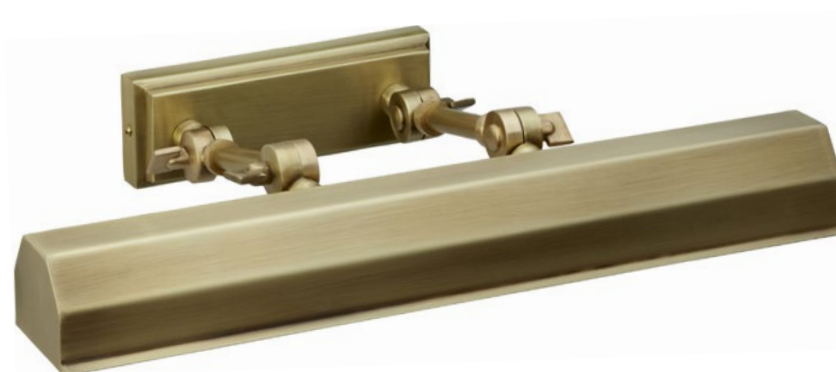

PICTURE LIGHTS

The use of decorative picture lights to highlight family portraits or favourite artworks also doubles up as a subtle ambient light in the evening.

With several colour and size options available, the Elstead picture light collection has traditional, transitional and more modern styles to choose from.

CHAWTON
CHAWTON-PLM-AB
Page 417