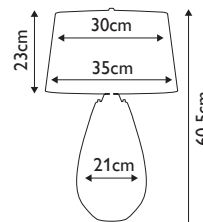

LENA-TL-S-BLUE-OWSS

The flowing twist of Lena's mouth blown glass creates a striking visual with the Polished Nickel metalwork. It has Elstead's "Dual-Lit" system, a 3-way switch to light both the shade and the base. The shades are made in the UK with satin smooth fabric and matt silver laminate lining. **LSUK048**

Finish: Blue-tinted Glass / Off-White Shade
Max. Wattage: 1x 60W E27
(1x 8W GU10 Supplied in the base).