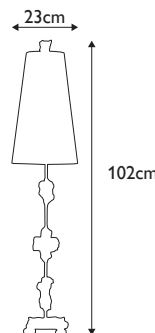

FB-FRAGMENT-TL-G

Each product is hand-painted with gold leaf and glazed to showcase its artistic flair. **LS195**

Finish: Aged Gold
Max. Wattage: 1x 60W E27