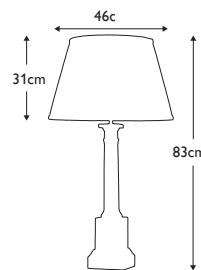

DL-LOUVIERS-TL

An Oxblood wood column base with gold painted accents. Including an Ivory 100% cotton, box pleat shade with black and gold trim. **DL-STE18-BP-IV**

Finish: Oxblood and Gold
Max. Wattage: 1x 60W E27