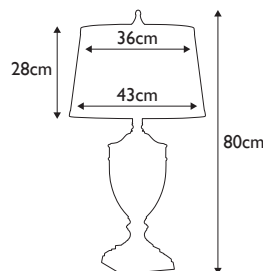

QZ-DENNISON-PB

Glass and metal table lamp in Palladian Bronze finish, including Cream hardback fabric shade with double trim. **LS315BB**

Finish: Palladian Bronze
Max. Wattage: 1x 60W E27