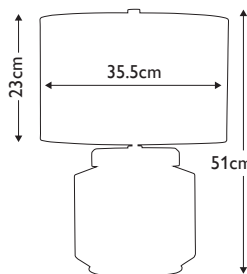

LUGA-TL-SMOKE

Luga's distinct recycled glass base strong vertical lines. Topped with its wooden cap and fine metal details, Luga is complemented with an Ivory polycotton drum shade hand-crafted in the UK.

LSUK013

Finish: Metalwork Aged Brass - Glassware
Smoke - Wood Dark Stained
Max. Wattage: 1x 60W E27