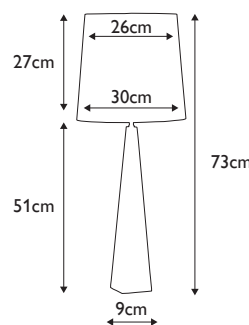

ASCENT-TL-PN-BK

Steel tapered column table lamp finished in Polished Nickel. Includes a Black faux silk hard-backed shade. **LS461**

Finish: Polished Nickel
Max. Wattage: 1x 60W E27