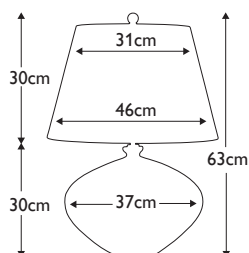

RIB-PUMPKIN-TL

Ceramic table lamp with Brown and Black speckled reactive glaze. Includes a Cream faux silk hardbacked Empire shade. **LS3003**

Finish: Brown and Black
Max. Wattage: 1x 60W E27