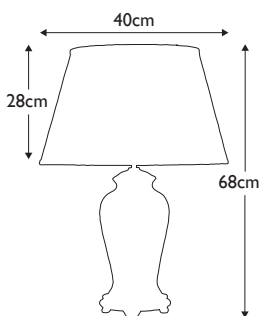

DL-DATAI-TL

A traditional Terracotta oriental ceramic base with gold and brown décor. Including an Ivory 100% cotton, box pleat shade with black and gold trim. **DL-STE16-BP-IV**

Finish: Terracotta and Gold
Max. Wattage: 1x 60W E27