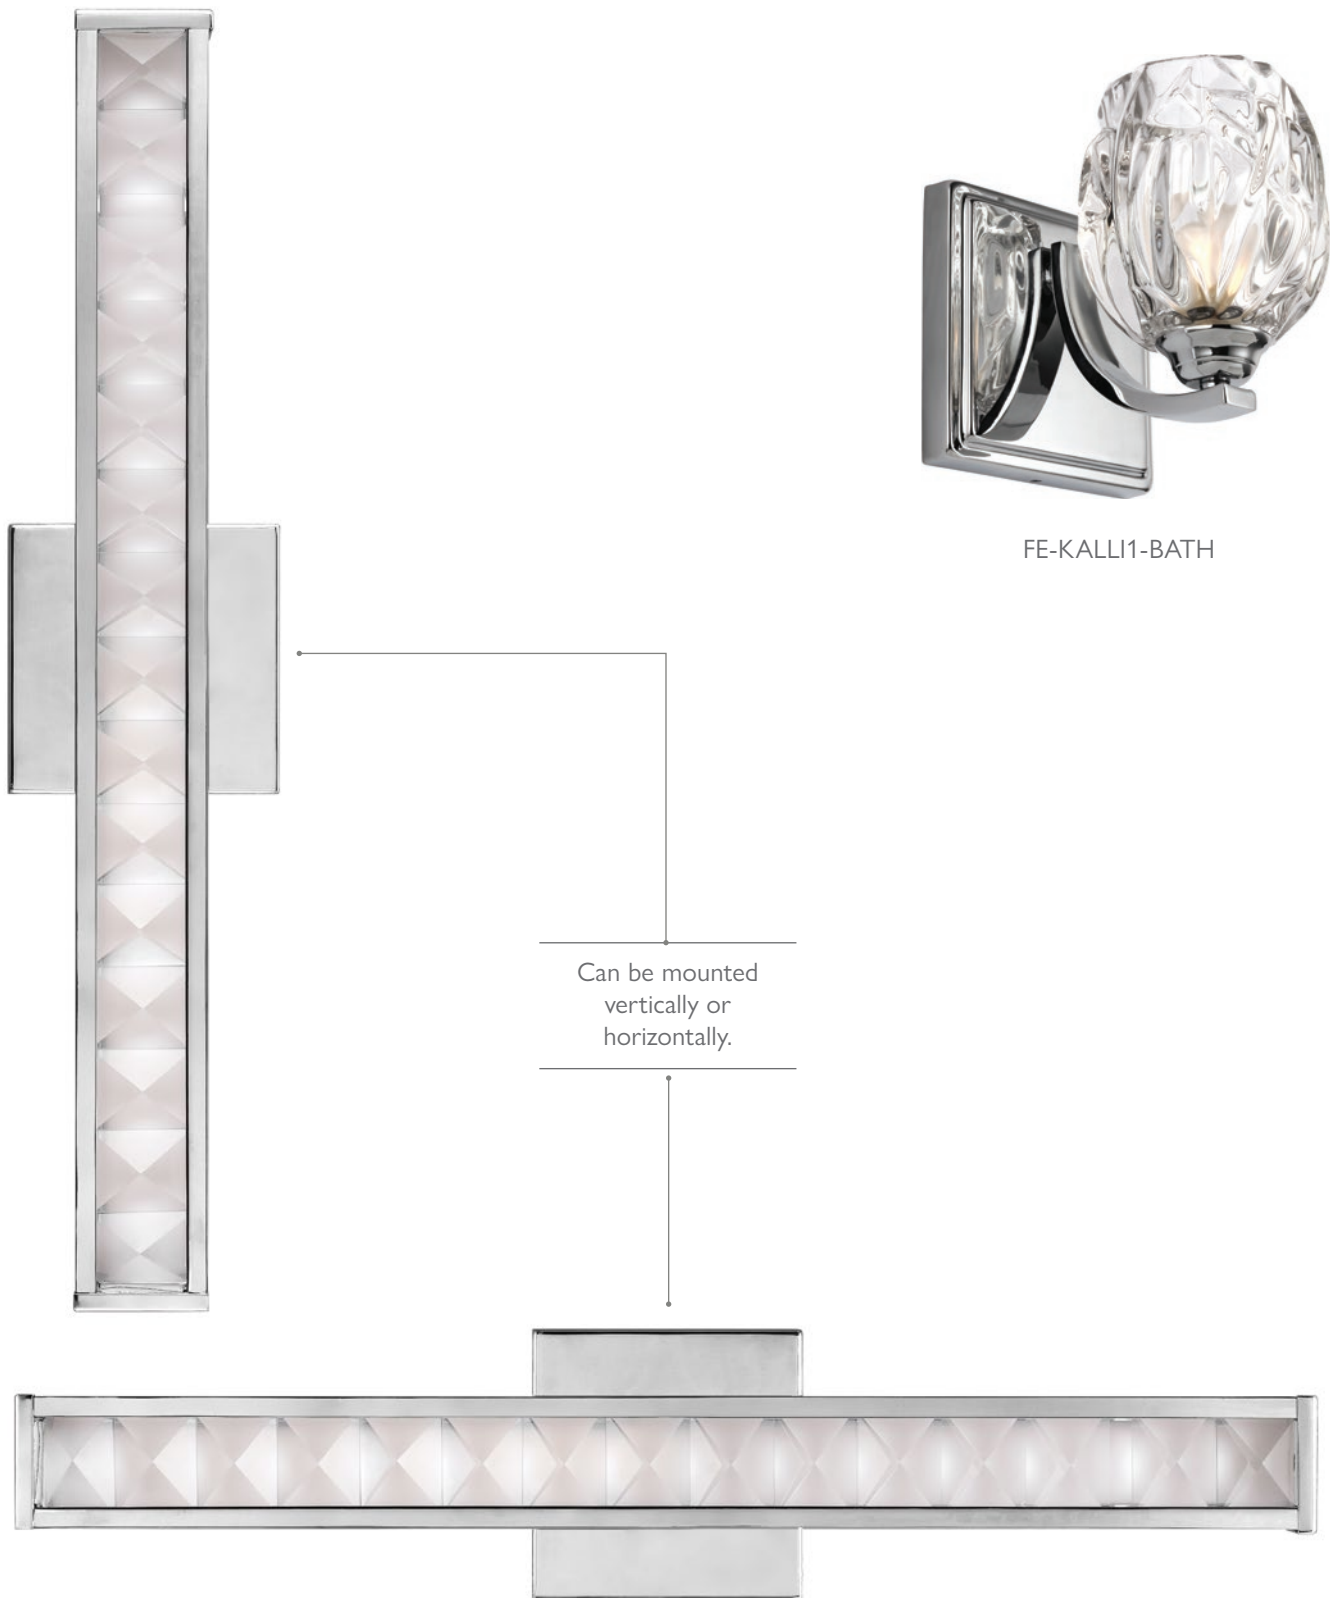

FE-KALLI1-BATH

Can be mounted
vertically or
horizontally.

FE-JESSIE-BATH

Code	Description	Height	Width	Projection	Finish	Max. Wattage	IP Rating
FE-JESSIE-BATH	LED Wall Light	127mm	597mm	102mm	Polished Chrome	1 x 20W Integrated LED *1	IP44
FE-KALLI1-BATH	1 lt Wall Light	155mm	127mm	165mm	Polished Chrome	1 x 3W LED G9 *2	IP44

*1 Supplied with: 1 x 20W Integrated LED, 1800Lm, 2700k.

*2 Supplied with: 1 x 3W LED G9, 300Lm, 3000k.