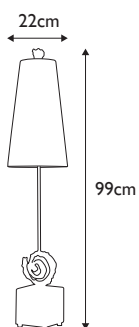

**Finish:** Cream & Gold  
**Max. Wattage:** 1x 60W E27

FB-SWIRL-TL

**FB-SWIRL-TL**

Swirl has an antique white sculpted element presented on a textured black cube base. Made from cast resin and steel it has an antique white parchment shade. **LS475**