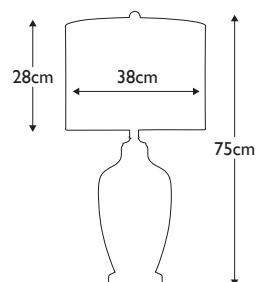

QZ-NICOLLS

Mercury glass table lamp, including Beige fine grain linen hardback shade with silver trim and Brushed Nickel finial. **LS329**

Finish: Mercury Glass
Max. Wattage: 1x 60W E27