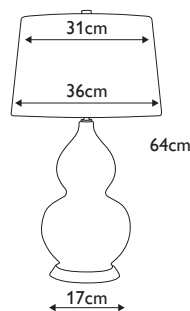

ISLA-PN-TL-YELLOW

White gourd shaped ceramic table lamp complete with 14" Laminated Tapered Drum shade, Celadine Yellow faux silk, with Polished Nickel metalwork. **LSUK106**

Finish: Polished Nickel, White, Yellow
Max. Wattage: 1x 60W E27