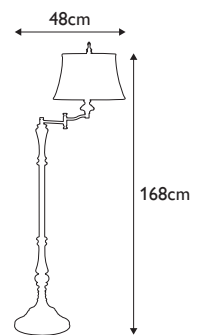

FE-GIBSON-SWFL

Cambridge Crackle floor lamp with a moveable swing arm, ideal for use as a reading lamp. Includes a Desert Linen fabric shade. **LS480**

Finish: Cambridge Crackle
Max. Wattage: 1x 60W E27