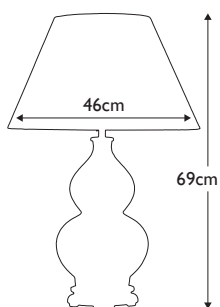

DL-HARBIN-TL-OXB

Oxblood gourd shaped oriental ceramic, completed with an Off-White Polycotton shade. **LSUK109**

Finish: Oxblood
Max. Wattage: 1x 60W E27