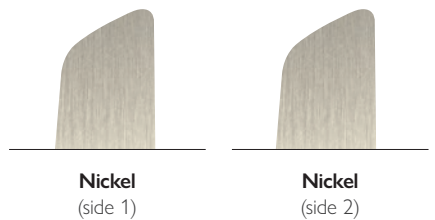

BLADE FINISH