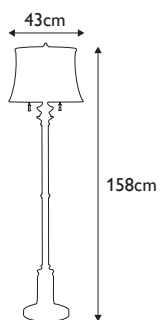

FE-STATEROOM-FL-AN

Antique Nickel floor lamp including True White cotton linen shade. **LS291**

Finish: Antique Nickel
Max. Wattage: 2x 60W E27