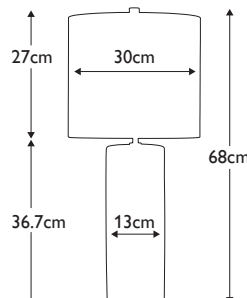

FULWELL-TL

The White gloss ceramic top contrasts with the Matte Gray textured base. Completed with a Dark Gray faux silk cylinder shade and Polished Nickel finial. **LS3045**

Finish: White Gloss and Matt Grey, Dark Grey Shade.
Max. Wattage: 1x 60W E27