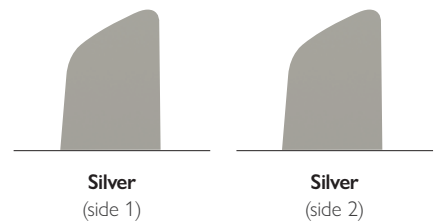

BLADE FINISH