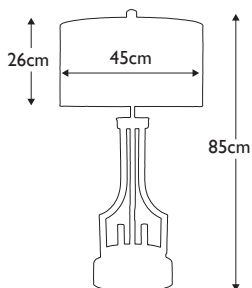

GN-LEMURIA-TL

The Lemuria table lamp designed by Karyl Pierce Paxton uses the classic Grecian key motif in a rich Distressed Gold finish. An Ivory White linen shade is used to create a soft warm light. **LS483**

Finish: Distressed Gold, Ivory Shade
Max. Wattage: 1x 60W E27