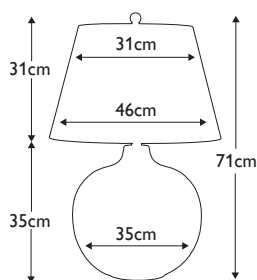

OTTOMAN-TL-IV

Ceramic table lamp with a lightly crackled Bronze Metallic glaze. Includes a Ivory faux silk hard-backed Empire shade with a White Laminate lining. **LS3003**

Finish: Bronze Metallic, Ivory Shade.
Max. Wattage: 1x 60W E27