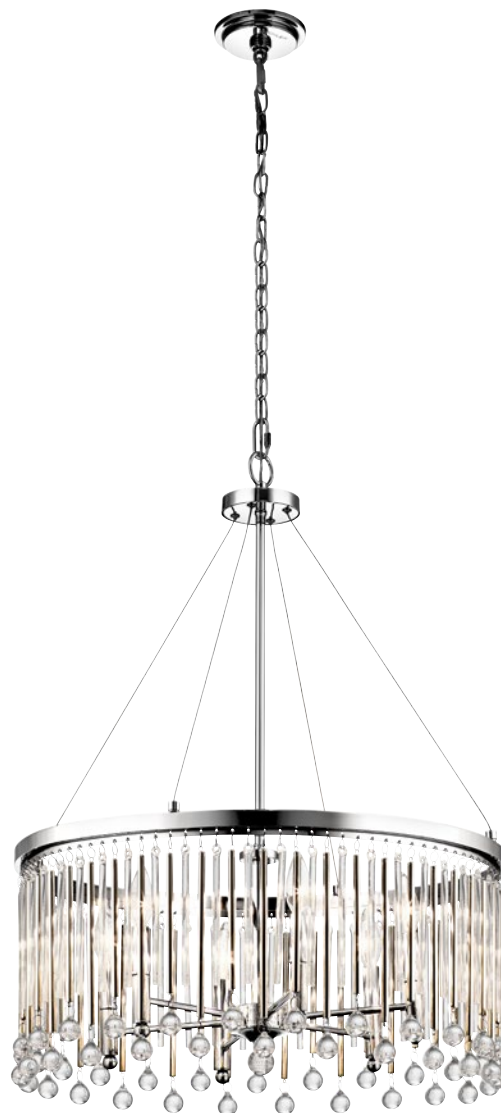

\*1 Supplied with: 1829mm of chain.

KL-PIPER-ISLE-PC

KL-PIPER-SF-PC

KL-PIPER2-PC

KL-PIPER-6P-PC

| Code             | Description                   | Height | Width | Min. Drop | Max. Drop | Projection | Finish          | Max. Wattage |
|------------------|-------------------------------|--------|-------|-----------|-----------|------------|-----------------|--------------|
| KL-PIPER2-PC     | 2 lt Wall Light               | 312mm  | 217mm | -         | -         | 112mm      | Polished Chrome | 2 x 60W E14  |
| KL-PIPER-ISLE-PC | 6 lt Oval Chandelier/ Pendant | 313mm  | 916mm | 448mm     | 1362mm*1  | 343mm      | Polished Chrome | 6 x 60W E14  |
| KL-PIPER-6P-PC   | 6 lt Chandelier/ Pendant      | 794mm  | 610mm | 892mm     | 2757mm*2  | 610mm      | Polished Chrome | 6 x 60W E14  |
| KL-PIPER-SF-PC   | 3 lt Semi-Flush               | 378mm  | 381mm | -         | -         | 381mm      | Polished Chrome | 3 x 60W E14  |