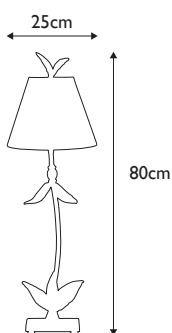

FB-REDBELL-TL-GD

A beautiful buffet lamp with leaves rising and falling from a Gold Leaf column. A matching tapered shade and leaf finial top this design. **LS478**

Finish: Gold Leaf
Max. Wattage: 1x 60W E27