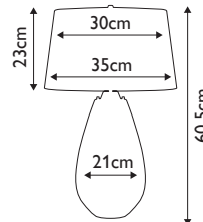

LENA-TL-S-PLUM-OWSS

LENA-TL-S-PLUM

The flowing twist of Lena's mouth blown glass creates a striking visual with the Polished Nickel metalwork. It has Elstead's "Dual-Lit" system, a 3-way switch to light both the shade and the base. The shades are made in the UK with satin smooth fabric and matt silver laminate lining. **LSUK050**

Finish: Plum-tinted Glass / Heather Shade
Max. Wattage: 1 x 60W E27
(1x 8W GU10 Supplied in the base).