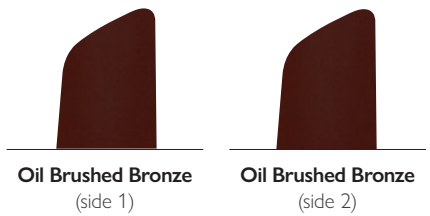

BLADE FINISH