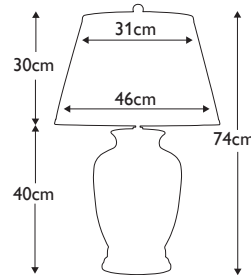

MORRIS-TL-LARGE

Chinese Porcelain table lamp with a traditional Gold floral pattern over a Black glaze. Fitted with a wooden base, Cream polycotton box pleat shade, and Aged Brass finial. **LS3013**

Finish: Gold and Black
Max. Wattage: 1x 60W E27