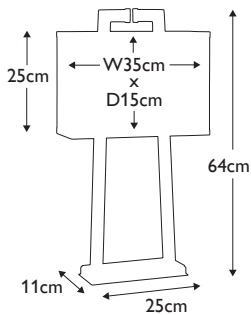

MAGRO-TL

This simple architectural Polished Nickel base has a Light Grey polycotton shade with a Dark Grey trim. **LS466**

Finish: Polished Nickel
Max. Wattage: 1x 60W E27