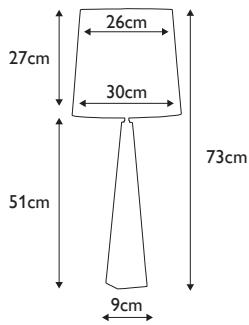

ASCENT-TL-BLK

Black-painted steel tapered column table lamp with Polished Nickel accents. Includes a Dark Grey faux silk hard-backed shade. **LS3006**

Finish: Black
Max. Wattage: 1x 60W E27