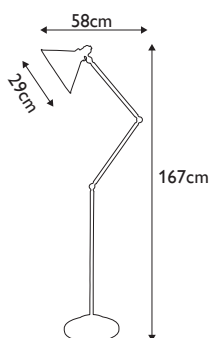

PV-FL-AB

The Provence floor lamp has vintage appeal with three adjustable knuckle joints to target the light needed over an armchair or sofa. **LS215AB**

Finish: Aged Brass

Max. Wattage: 1x 60W E27

PV-FL-OB

The Provence floor lamp has vintage appeal with three adjustable knuckle joints to target the light needed over an armchair or sofa. **LS215OB**

Finish: Old Bronze

Max. Wattage: 1x 60W E27

PV-FL-PN

The Provence floor lamp has vintage appeal with three adjustable knuckle joints to target the light needed over an armchair or sofa. **LS215PN**

Finish: Polished Nickel

Max. Wattage: 1x 60W E27