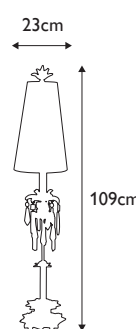

FB-BIRDLAND-TL

Table lamp with crackled putty finish. Gold leaf, and cream stripes detail the shade above a melange of narrowing striped stems in a washed finish. Adorned with K9 cut glass accents on a two-tier star-shaped base. **LS329**

Finish: Cream & Gold
Max. Wattage: 1x 60W E27