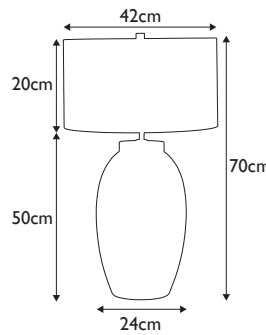

VICTOR-LRG-TL-RD

Simple large ceramic table lamp with a Red glaze. Includes a Cream faux silk hard-backed cylinder shade. **LS3208**

Finish: Red
Max. Wattage: 1x 60W E27