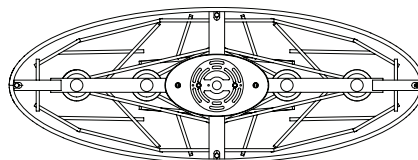

TAIKO5-ISLE
top view

Code	Description	Height	Width	Min. Drop	Max. Drop	Projection	Finish	Max. Wattage
TAIKO5-ISLE	5 ft Island Pendant	406mm	800mm	533mm	1433mm*	310mm	Olde Bronze	5 x 60W E27

*1 Supplied with: 4 x 300mm & 4 x 150mm rods.