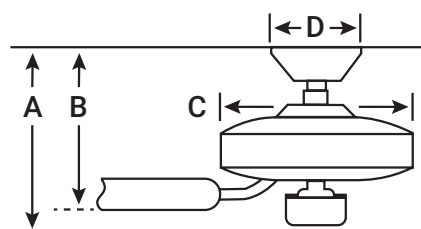

AIR PERFORMANCE

AIRFLOW Cubic ft. per minute on high	5190
POWER USAGE Watts on High (excludes lights)	59.2
AIRFLOW EFFICIENCY Cubic ft. per minute per Watt	88