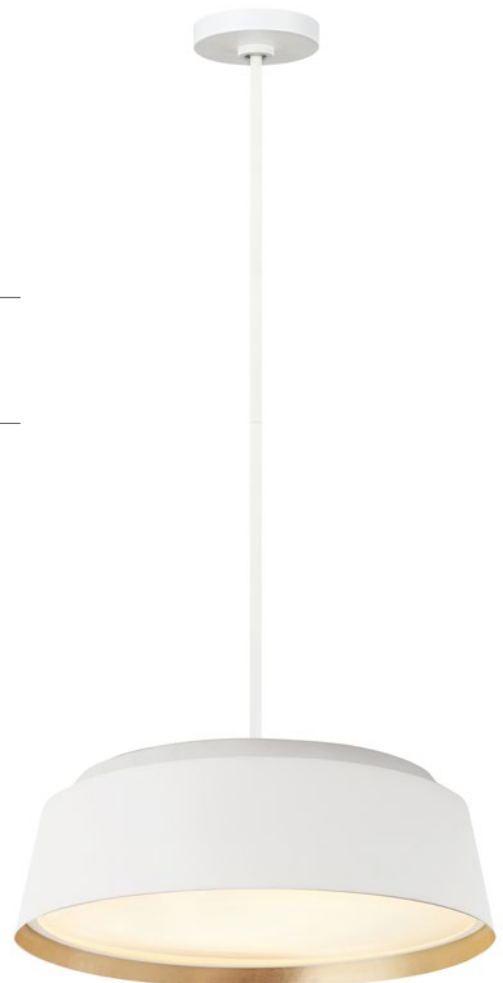

FE-ASHER-5P-WHT

All pendants can
be converted to
semi-flush.

Code	Description	Height	Width	Min. Drop	Max. Drop	Finish	Max. Wattage
FE-ASHER-3F-MB	3 lt Flush	119mm	368mm	-	-	Midnight Black & Gold	3 x 60W E14
FE-ASHER-5P-MB	5 lt Pendant	137mm	485mm	330mm	1550mm*1	Midnight Black & Gold	5 x 60W E14
FE-ASHER-3F-WHT	3 lt Flush	119mm	368mm	-	-	Matte White & Gold	3 x 60W E14
FE-ASHER-5P-WHT	5 lt Pendant	137mm	485mm	330mm	1550mm*1	Matte White & Gold	5 x 60W E14

*1 Supplied with: 4 x 305mm & 1 x 152mm rods.