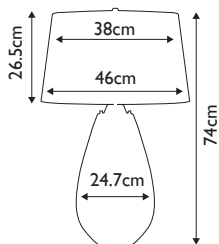

LENA-TL-L-BLUE-OWSS

The flowing twist of Lena's mouth blown glass creates a striking visual with the Polished Nickel metalwork. It has Elstead's "Dual-Lit" system, a 3-way switch to light both the shade and the base. The shades are made in the UK with satin smooth fabric and matt silver laminate lining. **LSUK051**

Finish: Blue-tinted Glass / Off-White Shade
Max. Wattage: 1x 60W E27
(1x 8W GU10 Supplied in the base).