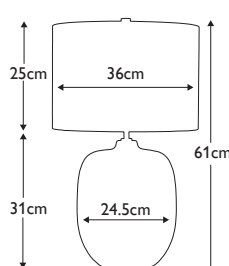

CHALKFARM-TL

A Light Grey ceramic vase that fades to Chalk White at the base. Completed with an Ivory faux silk drum shade and Polished Nickel finial. **LS3041**

Finish: Light Grey / Chalk White
Max. Wattage: 1x 60W E27