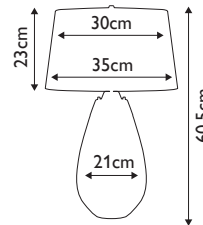

LENA-TL-S-BLUE

The flowing twist of Lena's mouth blown glass creates a striking visual with the Polished Nickel metalwork. It has Elstead's "Dual-Lit" system, a 3-way switch to light both the shade and the base. The shades are made in the UK with satin smooth fabric and matt silver laminate lining. **LSUK049**

Finish: Blue-tinted Glass / Duck Egg Blue Shade
Max. Wattage: 1x 60W E27
(1x 8W GU10 Supplied in the base).