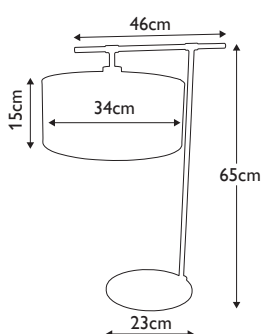

BALANCE-TL-BKPB

Two-tone table lamp finished in Black with Polished Brass accents. Includes a black cylinder shade with gold laminate lining.
LSUK088

Finish: Black/ Polished Brass
Max. Wattage: 1x 60W E27