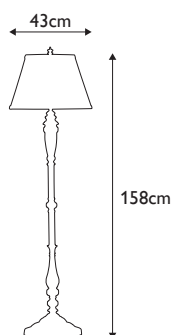

FE-LINCOLNDALE-FL

Astral Bronze floor lamp including Natural textured linen shade. **LS6513**

Finish: Astral Bronze
Max. Wattage: 1x 60W E27