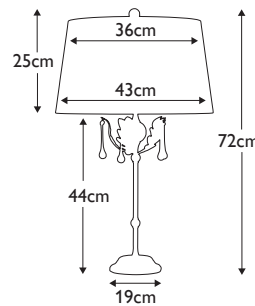

AML-TL-BLK-SIL

Designed and manufactured exclusively by Elstead, this handmade range features antiqued oak leaves. Dressed in clear glass drops, complete with silver shade. **LS3004**

Finish: Black with Silver Patina
Max. Wattage: 1x 60W E27