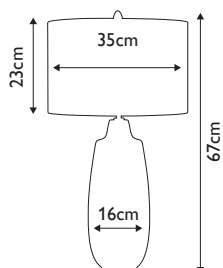

NEWHAM-TL-L

This Bronze coloured, sculpted ceramic is complemented with a Pearl textured satin shade that has a White PVC lining. The Newham easily finds a home in most interiors, working well with natural and contemporary styles.

LSUK036
Finish: Bronze Ceramic / Pearl shade
Max. Wattage: 1x 60W E27