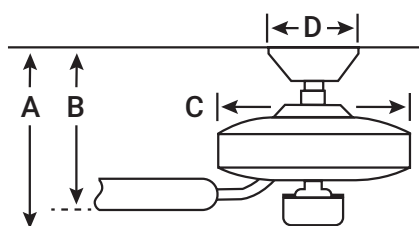

AIR PERFORMANCE

AIRFLOW Cubic ft. per minute on high	5120
POWER USAGE Watts on High (excludes lights)	66.3
AIRFLOW EFFICIENCY Cubic ft. per minute per Watt	67