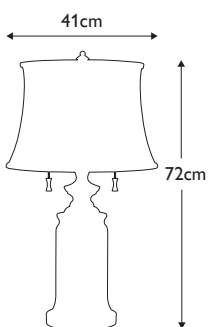

FE-STATEROOM-TL-BB

Bali Brass table lamp including White cotton linen shade. **LS292-BB**

Finish: Bali Brass

Max. Wattage: 2x 60W E27