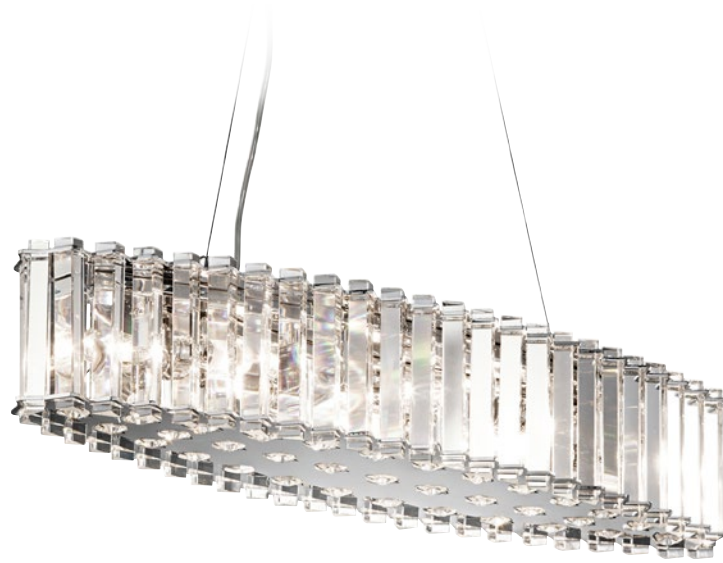

# CRYSTAL SKYE

Materials: Steel, K9 Cut Glass  
Finish: Chrome

IP44

KICHLER

KL-CRYSTAL-SKYE-MP

KL-CRYSTAL-SKYE-ISLE

KL-CRYSTAL-SKYE-I-L

| Code                 | Description          | Height | Width | Min. Drop | Max. Drop            | Projection | Finish | Max. Wattage                 | IP Rating |
|----------------------|----------------------|--------|-------|-----------|----------------------|------------|--------|------------------------------|-----------|
| KL-CRYSTAL-SKYE-MP   | 2 Lt Mini Pendant    | 295mm  | 167mm | 360mm     | 2159mm* <sup>1</sup> | 167mm      | Chrome | 2 x 3W LED G9* <sup>2</sup>  | IP44      |
| KL-CRYSTAL-SKYE-ISLE | 8 Lt Island Pendant  | 125mm  | 654mm | 300mm     | 2007mm* <sup>1</sup> | 188mm      | Chrome | 8 x 3W LED G9* <sup>2</sup>  | IP44      |
| KL-CRYSTAL-SKYE-I-L  | 12 Lt Island Pendant | 134mm  | 894mm | 305mm     | 1993mm* <sup>1</sup> | 298mm      | Chrome | 12 x 3W LED G9* <sup>2</sup> | IP44      |