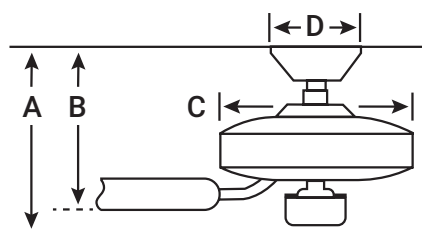

HANGING MEASUREMENTS

Min. Fixture Drop (from ceiling)	A: 35cm
Min. Blade Drop (from ceiling)	B: 28cm
Housing (width)	C: 14cm
Ceiling Canopy (width)	D: 15cm