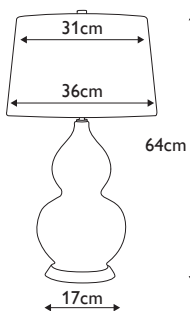

#### ISLA-AB-TL-PINK

White gourd shaped ceramic table lamp, complete with 14" Laminated Tapered Drum shade, Ballerina Pink faux silk, with Aged Brass metalwork. **LSUK100**

**Finish:** Aged Brass, White, Pink  
**Max. Wattage:** 1x 60W E27