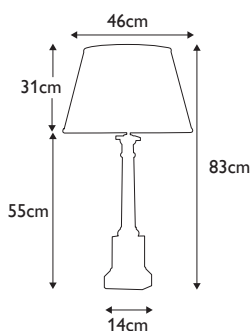

DL-PERONNE-TL

A Black wood column base with gold painted accents. Including an Ivory 100% cotton, box pleat shade with black and gold trim. **DL-STE18-BP-IV**

Finish: Black and Gold
Max. Wattage: 1x 60W E27