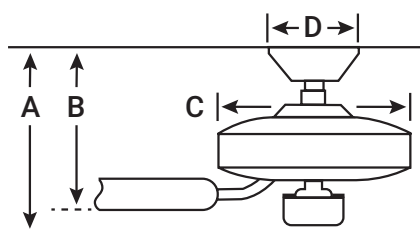

HANGING MEASUREMENTS

Min. Fixture Drop (from ceiling)	A: 62cm
Min. Blade Drop (from ceiling)	B: 62cm
Housing (width)	C: 20cm
Ceiling Canopy (width)	D: 20cm