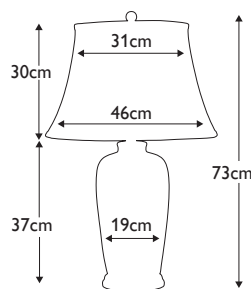

BLUE-TRAD-WP-TL

Blue and White Chinese Porcelain table lamp with traditional scenes of Chinese buildings and willow trees. Fitted with a wooden base, Cream polycotton empire shade and Satin Nickel finial. **LS3015**

Finish: Blue and White
Max. Wattage: 1x 60W E27