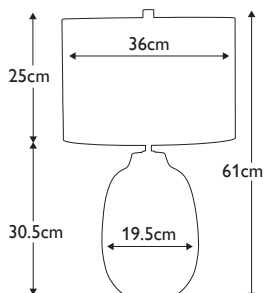

CHELSFIELD-TL

A Pale Green ceramic vase that fades to Snow White at the base. Completed with a White faux linen drum shade and Polished Nickel finial. **LS3017**

Finish: Pale Green and White, White Shade.
Max. Wattage: 1x 60W E27