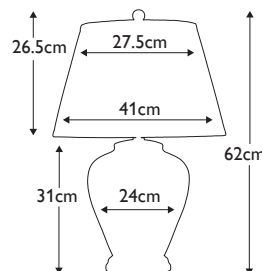

LEAVES-BR-GL-TL

Chinese Porcelain table lamp with Brown and Gold leaves painted over a Cream crackle glaze. Fitted with a wooden base, Cream polycotton knife pleat shade, and Aged Brass finial. **LS3014**

Finish: Brown and Gold
Max. Wattage: 1x 60W E27