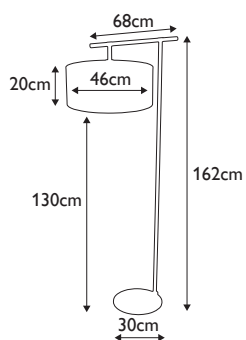

BALANCE-FL-BKPN

Two-tone floor lamp finished in Black with Polished Nickel accents. Includes a white cylinder shade with silver mirror laminate lining. **LS259-A**

Finish: Black/ Polished Nickel
Max. Wattage: 1x 60W E27