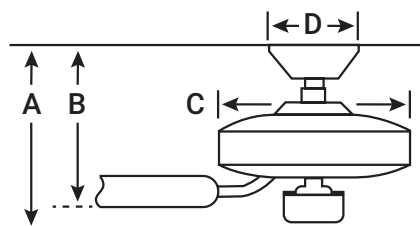

AIR PERFORMANCE

AIRFLOW Cubic ft. per minute on high	5201
POWER USAGE Watts on High (excludes lights)	60
AIRFLOW EFFICIENCY Cubic ft. per minute per Watt	87