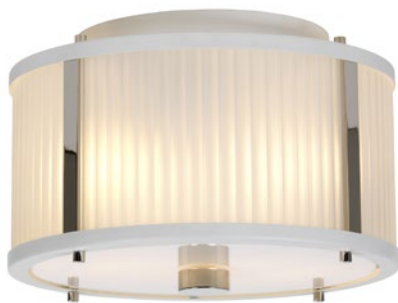

DL-CORONA-3P-WPN  
(Shown as flush)

| Code             | Description     | Height | Width | Min. Drop | Max. Drop | Projection | Finish                               | Max. Wattage |
|------------------|-----------------|--------|-------|-----------|-----------|------------|--------------------------------------|--------------|
| DL-CORONA1-WPN   | 1 lt Wall Light | 232mm  | 210mm | -         | -         | 105mm      | White Satin Painted/ Polished Nickel | 1 x 60W E27  |
| DL-CORONA-3P-WPN | 3 lt Pendant    | 193mm  | 400mm | 206mm     | 1233mm*   | -          | White Satin Painted/ Polished Nickel | 3 x 60W E27  |

\*1 Supplied with: 2 x 305mm, 2 x 152mm & 1 x 75mm rods.

All pendants can be converted to semi-flush or flush configurations.

DL-CORONA-2P-WPN

DL-CORONA-2P-WPN  
(Shown as flush)

DL-CORONA-2P-WPN  
(Shown as semi-flush)