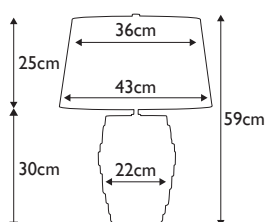

NEPTUNE-TL

Ceramic table lamp with Blue Reactive Glaze and Polished Nickel accents. Includes a Silver sheer fabric shade with silver card lining. **LS3004**

Finish: Blue Glaze
Max. Wattage: 1x 60W E27