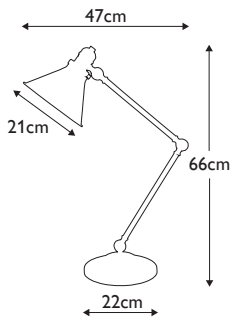

DOUILLE-TL-PN

Detail of DOUILLE-TL-BPB

PV-TL-PN

**PV-TL-AB**

The Provence table lamp has vintage appeal with three adjustable knuckle joints to target the light needed on a desk or bedside unit. Using a blend of steel and brass it is finished in Aged Brass. **LS214AB**