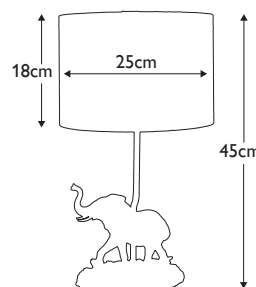

DL-SABI-TL

Elephant statuette table lamp in Bronze Patina finish. Complete with a 10" Laminated Oval Natural Hessian Shade. **LSUK066**

Finish: Bronze Patina
Max. Wattage: 1x 40W E27