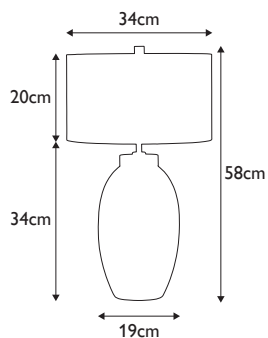

VICTOR-SM-TL-CR

Simple small ceramic table lamp with a Cream glaze. Includes a Brown faux silk hard-backed cylinder shade with gold card lining. **LS3029**

Finish: Cream
Max. Wattage: 1x 60W E27