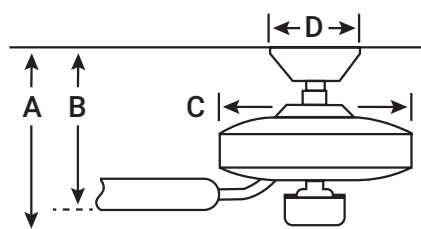

HANGING MEASUREMENTS

Min. Fixture Drop (from ceiling)	A: 38cm
Min. Blade Drop (from ceiling)	B: 30cm
Housing (width)	C: 32cm
Ceiling Canopy (width)	D: 18cm