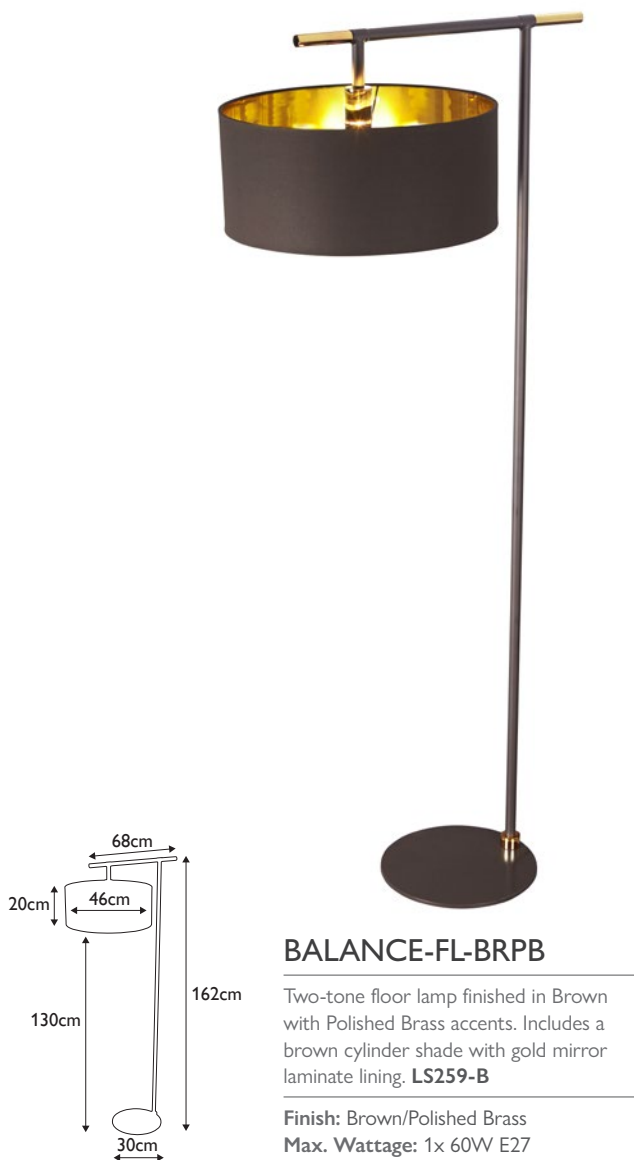

BALANCE-FL-BRPB

Two-tone floor lamp finished in Brown with Polished Brass accents. Includes a brown cylinder shade with gold mirror laminate lining. **LS259-B**

Finish: Brown/Polished Brass
Max. Wattage: 1x 60W E27