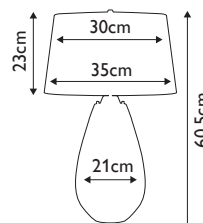

LENA-TL-S-SMOKE-OWSS

The flowing twist of Lena's mouth blown glass creates a striking visual with the Polished Nickel metalwork. It has Elstead's "Dual-Lit" system, a 3-way switch to light both the shade and the base. The shades are made in the UK with satin smooth fabric and matt silver laminate lining. **LSUK048**

Finish: Smoke-tinted Glass / Off-White Shade
Max. Wattage: 1x 60W E27
(1x 8W GU10 Supplied in the base).