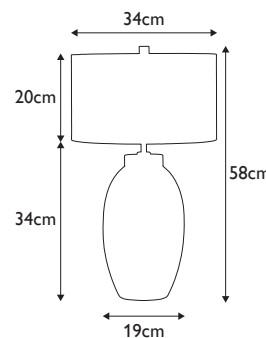

VICTOR-SM-TL-RD

Simple small ceramic table lamp with a Red glaze. Includes a Cream faux silk hard-backed cylinder shade. **LS3030**

Finish: Red
Max. Wattage: 1x 60W E27