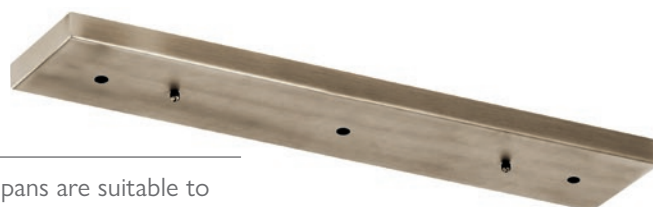

Stock Code: KL-CEILING-PAN-3R-AP
Height: 127mm **Width:** 635mm **Finish:** Antique Pewter
Rectangular Ceiling Plate

These ceiling pans are suitable to use with any mini-pendant, available throughout the Elstead collection.