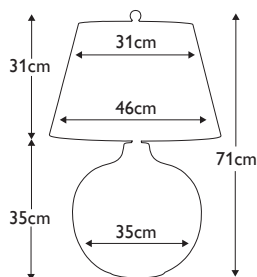

OTTOMAN-TL

Ceramic table lamp with a lightly crackled Bronze Metallic glaze. Includes a Brown faux silk hard-backed Empire shade with gold card lining. **LS3025**

Finish: Bronze Metallic, Brown Shade.
Max. Wattage: 1x 60W E27