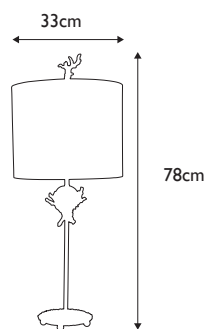

FB-TRELLIS-TL

Hand-painted putty patina base and stem with silver leaf orb element. Complemented with a hand-painted parchment cylinder shade. **LS410**

Finish: Putty Patina & Silver Leaf
Max. Wattage: 1x 60W E27