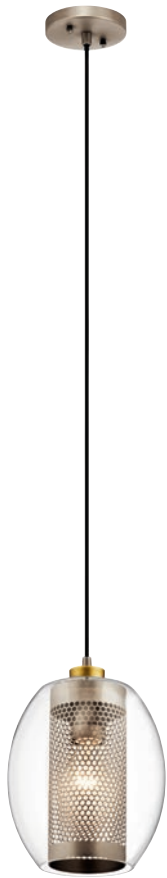

KL-ASHER-MP-AP