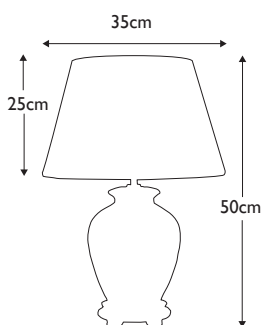

DL-SOLING-TL

A Cream oriental ceramic vase with green and orange leaves décor, paired with an Ivory Polycotton, box pleat shade. **DL-STE14-BP-IV**

Finish: Cream with Orange and Green
Max. Wattage: 1x 60W E27