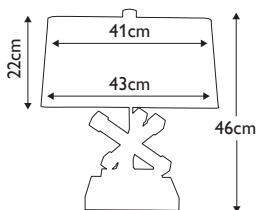

GN-JACKSON-SQUARE-TL

Distressed Gold body, Chrome stem, K9 Glass base with Cream Linen tapered rectangular shade with rounded corners. **LS482**

Finish: Distressed Gold
Max. Wattage: 1x 60W E27