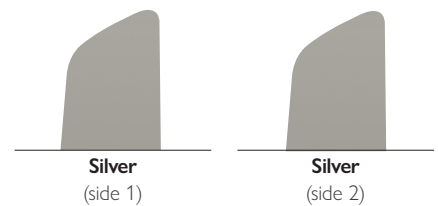

BLADE FINISH