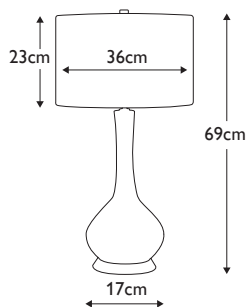

MILO-PN-TL-PSM

White ceramic table lamp complete with 14" Laminated Drum shade, Piazza Summer Breeze pattern, with Polished Nickel metalwork. **LSUK097**

Finish: Polished Nickel, White, Yellow
Max. Wattage: 1x 60W E27