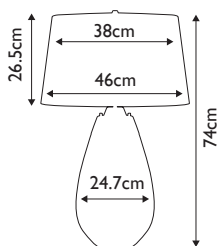

LENA-TL-L-SMOKE-OWSS

The flowing twist of Lena's mouth blown glass creates a striking visual with the Polished Nickel metalwork. It has Elstead's "Dual-Lit" system, a 3-way switch to light both the shade and the base. The shades are made in the UK with satin smooth fabric and matt silver laminate lining. **LSUK051**

Finish: Smoke-tinted Glass / Off-White Shade
Max. Wattage: 1x 60W E27
(1x 8W GU10 Supplied in the base).