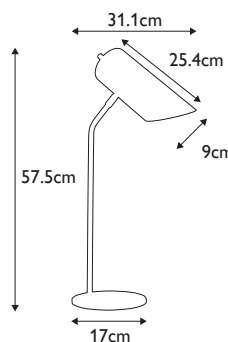

QUINTO-TL-WAB

Quinto table lamps designed by Elstead Lighting. A two-tone painted and metal plated finish provides unique character in White/Aged Brass.

Finish: White/Aged Brass
Max. Wattage: 1x 8W E27