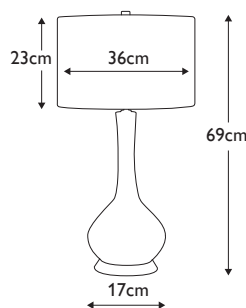

MILO-PN-TL-OVTH

White ceramic table lamp complete with 14" Laminated Drum shade, Overture Thistle pattern, with Polished Nickel metalwork. **LSUK095**

Finish: Polished Nickel, White, Pink
Max. Wattage: 1x 60W E27