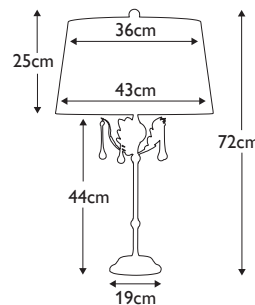

AML-TL-BRONZE-IV

Designed and manufactured exclusively by Elstead, this handmade range features antiqued oak leaves. Dressed in clear glass drops, complete with ivory shade. **LS466**

Finish: Bronze with Gold Patina
Max. Wattage: 1x 60W E27