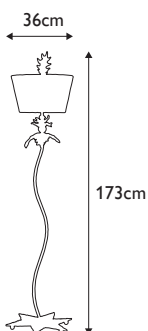

FB-SOUTHBEACH-FL

Painted black and putty stripes outline the shade with gold palm leaf finials. The floor lamp uses a star shaped base, etched to resemble cobblestone streets. Gold leaf and a black striped stem supported by star shaped base etched to resemble cobblestone streets, with gold leaf blossom and finial. Painted black and putty stripes outline the shade. **LS323**

Finish: Black, Putty & Gold Leaf
Max. Wattage: 1x 60W E27