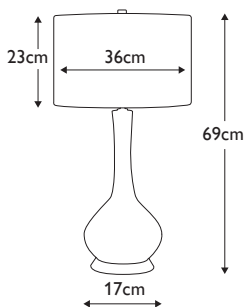

MILO-AB-TL-RTH

White ceramic table lamp complete with 14" Laminated Drum shade, Reflection Thyme pattern, with Aged Brass metalwork. **LSUK093**

Finish: Aged Brass, White, Green
Max. Wattage: 1x 60W E27