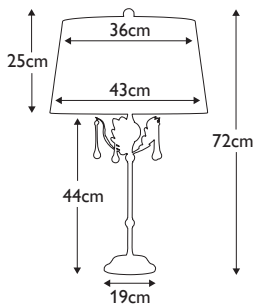

AML-TL-BRONZE

Designed and manufactured exclusively by Elstead, this handmade range features antiqued oak leaves. Dressed in clear glass drops complete with brown shade. **LS3002**

Finish: Bronze with Gold Patina
Max. Wattage: 1x 60W E27