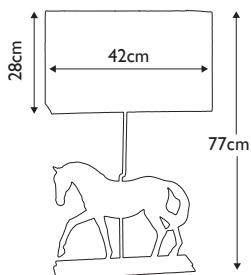

DL-DORADO-TL

Large Horse statuette in Bronze Patina finish. Complete with an 18" Laminated Rectangle Natural Hessian shade.

LSUK072

Finish: Bronze Patina

Max. Wattage: 1x 40W E27