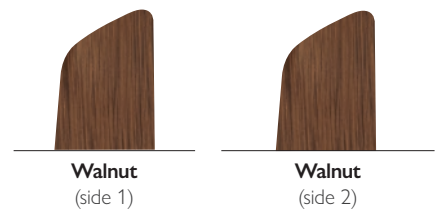

BLADE FINISH