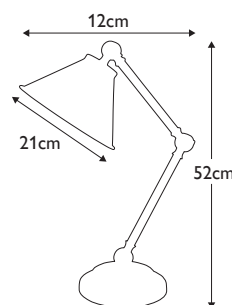

PV-ELEMENT-WPN

The more petite Provence Element table lamp was added to this collection offering smaller proportions and a dual finish. This White base has Polished Nickel accents.

Finish: White/Polished Nickel
Max. Wattage: 1x 60W E27