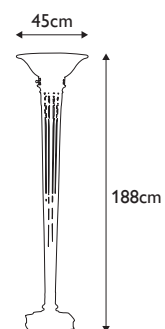

FE-OPERA-TCH

The Opera floor torchiere has intricate traditional metalwork detail that is finished in Firenze Gold and complemented with a large amber glass shade. **GS474**

Finish: Firenze Gold
Max. Wattage: 1x 60W E27