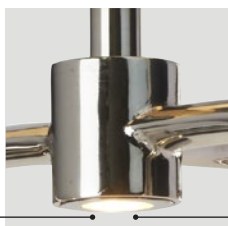

Wall lights have a fitted LED downlighter for a beautiful bright glow.