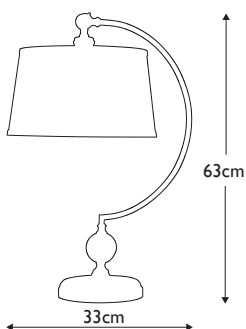

QZ-JENKINS-TL-BB

The Jenkins table lamp has an elegant arch in Brushed Brass finish with a glass ball accent and includes a Cream linen hardback shade. **LS428-BB**

Finish: Brushed Brass
Max. Wattage: 1x 60W E27