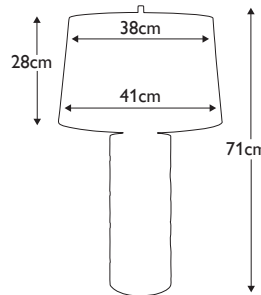

GN-ARABELLA-TL-G

Arabella has a beautiful Distressed Gold metal outer shade with a Ivory linen fabric shade. **LS435**

Finish: Distressed Gold, Ivory Shade
Max. Wattage: 1x 60W E27