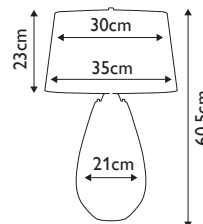

LENA-TL-S-PLUM-OWSS

The flowing twist of Lena's mouth blown glass creates a striking visual with the Polished Nickel metalwork. It has Elstead's "Dual-Lit" system, a 3-way switch to light both the shade and the base. The shades are made in the UK with satin smooth fabric and matt silver laminate lining. **LSUK048**

Finish: Plum-tinted Glass / Off-White Shade
Max. Wattage: 1x 60W E27
(1x 8W GU10 Supplied in the base).