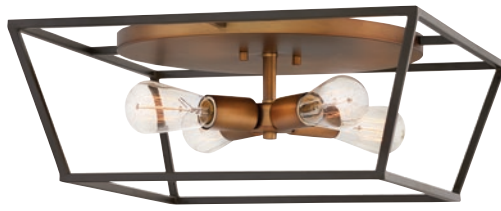

HK-FULTON-F