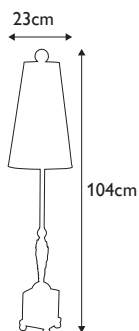

FB-NOMA-LUXE-TL

Gold and Black striped square base raised on small round Silver Leaf feet. Metal stem is embellished with sculpted palm-inspired element, and ball finial. Glazed Gold Leaf shade. **LS448**

Finish: Gold, Black and Silver Leaf
Max. Wattage: 1x 60W E27

FB-DOMINIQUE-TL

Table lamp with star-shaped base finished in gold leaf, a black and cream striped metal stem, a striped shade and gold leafed finial. **LS325**

Finish: Gold Leaf, Black & Cream Stripes
Max. Wattage: 1x 60W E27