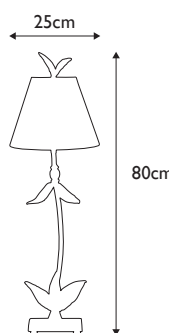

FB-REDBELL-TL-SV

A beautiful buffet lamp with leaves rising and falling from a Silver Leaf column. A matching tapered shade and leaf finial top this design. **LS479**

Finish: Silver Leaf
Max. Wattage: 1x 60W E27