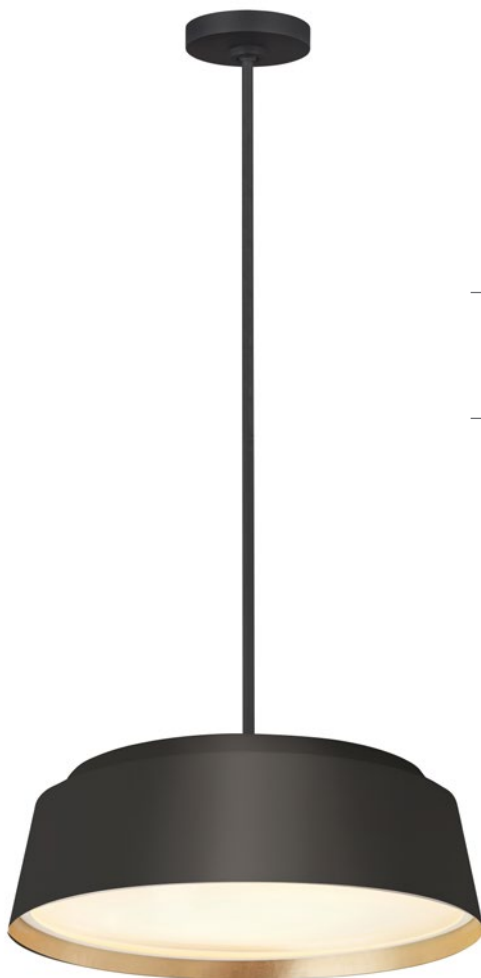

FE-ASHER-5P-MB