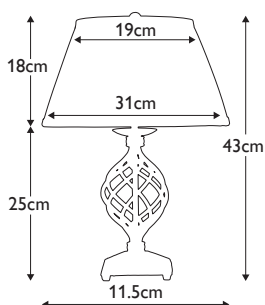

BELFRY-TL

Designed and manufactured by Elstead, this handmade metalwork is completed with an ivory pleated shade. **LS3019**

Finish: Black, Ivory Shade
Max. Wattage: 1x 60W E27