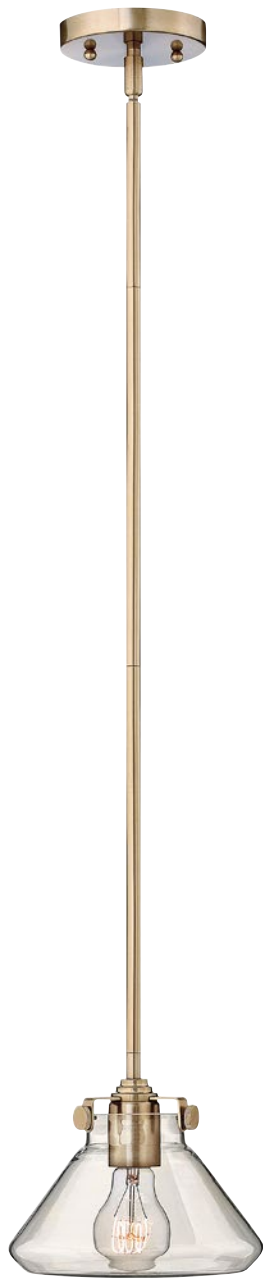

HK-CONGRESS-P-A-BC