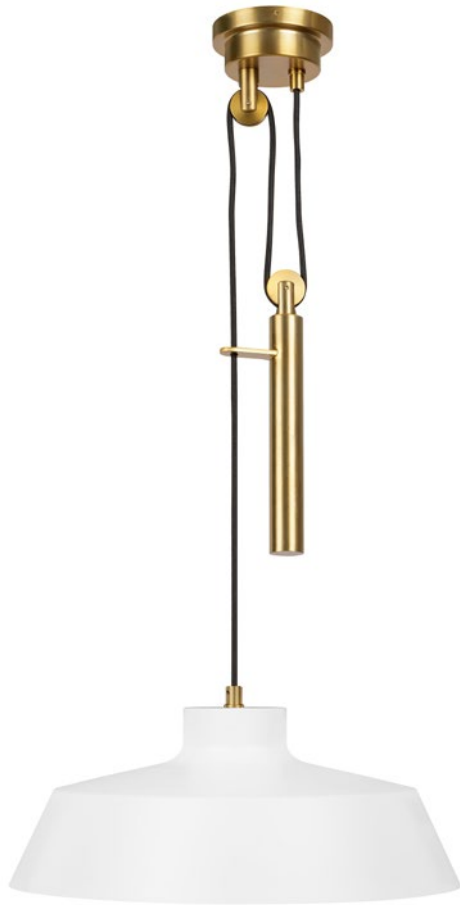

CANDOR & HAYMARKET

Materials: Steel

Candor Finish: Matte White and Brass. Haymarket Finish: Weathered Galvanized

FEISS
COLLECTION

FE-CANDOR-P