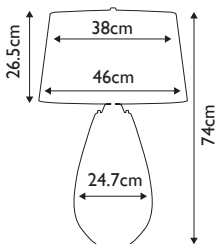

LENA-TL-L-PLUM-OWSS

The flowing twist of Lena's mouth blown glass creates a striking visual with the Polished Nickel metalwork. It has Elstead's "Dual-Lit" system, a 3-way switch to light both the shade and the base. The shades are made in the UK with satin smooth fabric and matt silver laminate lining. **LSUK051**

Finish: Plum-tinted Glass / Off-White Shade
Max. Wattage: 1x 60W E27
(1x 8W GU10 Supplied in the base).