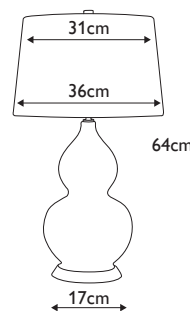

ISLA-AB-TL-PURPLE

White gourd shaped ceramic table lamp, complete with 14" Laminated Tapered Drum shade, Bloom Purple faux silk, with Aged Brass metalwork. **LSUK102**

Finish: Aged Brass, White, Purple
Max. Wattage: 1x 60W E27