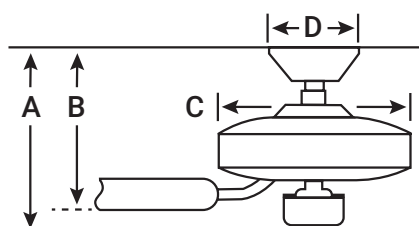

AIR PERFORMANCE

AIRFLOW Cubic ft. per minute on high	5201
POWER USAGE Watts on High (excludes lights)	60
AIRFLOW EFFICIENCY Cubic ft. per minute per Watt	87