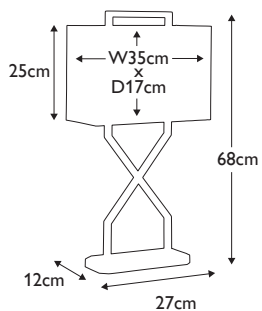

CROSS-TL

Polished Gold metal base complete with a Navy Blue oblong shade that has a Metallic Gold lining. **LS383**

Finish: Polished Gold
Max. Wattage: 1x 60W E27