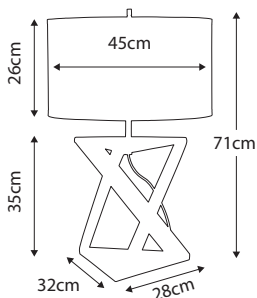

AEGEUS-TL

Polished Nickel with White Marble base complete with a Silver/Grey polycotton cylinder shade with matching faux silk trim. **LS357**

Finish: Polished Nickel
Max. Wattage: 1x 60W E27