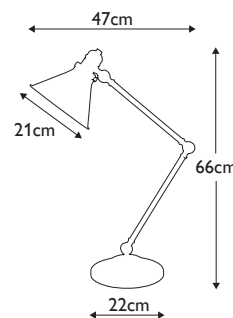

PV-TL-PN

The Provence table lamp has vintage appeal with three adjustable knuckle joints to target the light needed on a desk or bedside unit. Using a blend of steel and brass it is finished in Polished Nickel. **LS214PN**

Finish: Polished Nickel
Max. Wattage: 1x 60W E27