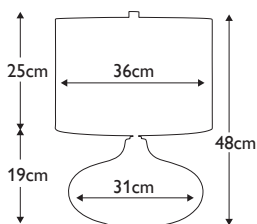

LAGUNA-TL-SM

Ceramic table lamp with Turquoise and Graphite reactive glaze. Includes a White Faux Linen hard-backed drum shade. **LS3017**

Finish: Turquoise and Graphite Glaze
Max. Wattage: 1x 60W E27