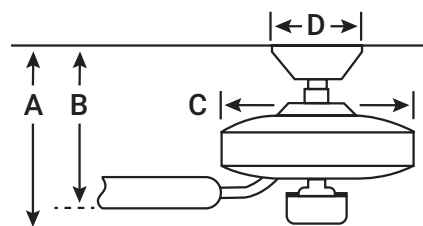

HANGING MEASUREMENTS

Min. Fixture Drop (from ceiling)	A: 41cm
Min. Blade Drop (from ceiling)	B: 39cm
Housing (width)	C: 18cm
Ceiling Canopy (width)	D: 15cm