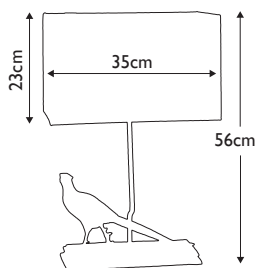

DL-HALKIRK-TL

Pheasant statuette in Bronze Patina finish. Complete with 14" Laminated Rectangle Natural Hessian shade. **LSUK068**

Finish: Bronze Patina
Max. Wattage: 1x 40W E27