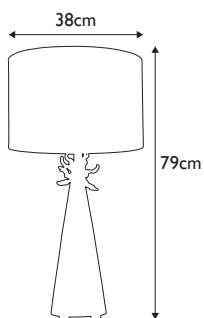

FB-NEO-TL-FR-WHT

French White cone base with Gold Leaf anemone element and lamp holder. Topped with a complementing painted cylinder shade. **LS455**

Finish: White and Gold
Max. Wattage: 1x 60W E27