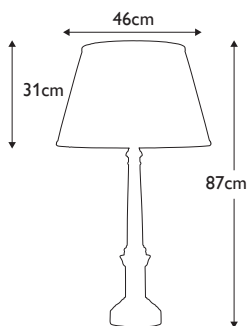

DL-STRASBOURG-TL

A Black decorated wood column base with gold painted accents. Completed with an Ivory 100% cotton, box pleat shade with black and gold trim. **DL-STE18-BP-IV**

Finish: Black and Gold
Max. Wattage: 1x 60W E27