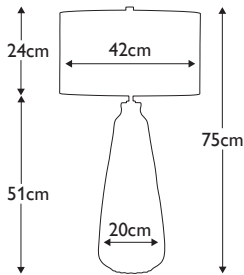

KEW-TL

A Sage Green ceramic base sculpted into a botanical form. Completed with a White faux silk cylinder shade and Polished Nickel finial. **LS3028**

Finish: Sage Green
Max. Wattage: 1x 60W E27