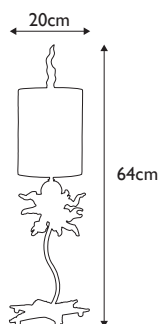

FB-NOMA-LUXE-TL

Gold and Black striped square base raised on small round Silver Leaf feet. Metal stem is embellished with sculpted palm-inspired element, and ball finial. Glazed Gold Leaf shade. **LS448**

Finish: Gold, Black and Silver Leaf
Max. Wattage: 1x 60W E27

FB-DOMINIQUE-TL

Table lamp with star-shaped base finished in gold leaf, a black and cream striped metal stem, a striped shade and gold leafed finial. **LS325**

Finish: Gold Leaf, Black & Cream Stripes
Max. Wattage: 1x 60W E27

FB-PEONY-TL

Silver Leaf ball feet support a square tapered pedestal base with Taupe and Black stripes. A sculpted peony blossom and silver stem sit below the inverted Black and Taupe striped shade. Topped with a Gold peony finial. **LS449**

Finish: Taupe and Black Stripes
Max. Wattage: 1x 60W E27