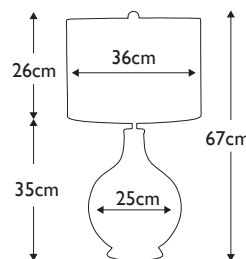

ORB-CLEAR-PN-BLK

The Orb Table lamp has a classic shape with a modern twist. The clear glass orb topped and tailed by Polished Nickel metalwork, is completed with a faux Linen Black drum shade. **LS3018**

Finish: Polished Nickel with Black Shade
Max. Wattage: 1x 60W E27