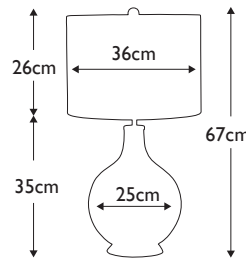

ORB-CLEAR-AB-BLK

The Orb Table lamp has a classic shape with a modern twist. The clear glass orb topped and tailed by Aged Brass metalwork, is completed with a faux Linen Black drum shade. **LS3018**

Finish: Aged Brass with Black Shade
Max. Wattage: 1x 60W E27