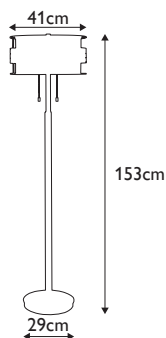

QZ-LAGUNA-FL-A

Laguna is a range that features a mosaic tile stripe, which appears to be floating around a taupe mica shade. The tiles have a coppery shimmer for an added touch of elegance. It provides a warm and inviting accent for most homes. **GS408**

Finish: Renaissance Copper
Max. Wattage: 2x 60W E27