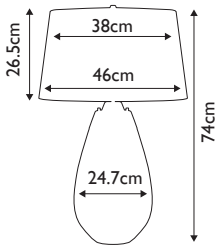

LENA-TL-L-PLUM

The flowing twist of Lena's mouth blown glass creates a striking visual with the Polished Nickel metalwork. It has Elstead's "Dual-Lit" system, a 3-way switch to light both the shade and the base. The shades are made in the UK with satin smooth fabric and matt silver laminate lining. **LSUK054**

Finish: Plum-tinted Glass / Heather Shade
Max. Wattage: 1x 60W E27
(1x 8W GU10 Supplied in the base).