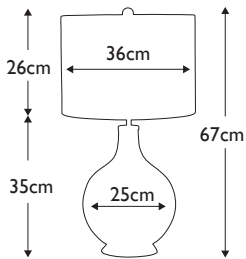

ORB-CLEAR-AB-WHT

The Orb Table lamp has a classic shape with a modern twist. The clear glass orb topped and tailed by Aged Brass metalwork, is completed with a faux Linen White drum shade. **LS3017**

Finish: Aged Brass with White Shade
Max. Wattage: 1x 60W E27