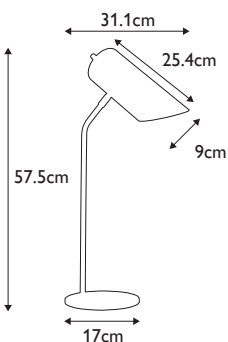

QUINTO-TL-GPN

Quinto table lamps designed by Elstead Lighting. A two-tone painted and metal plated finish provides unique character in Grey/Polished Nickel.

Finish: Dark Grey/Polished Nickel
Max. Wattage: 1x 8W E27