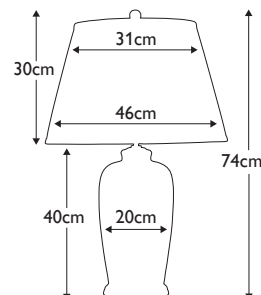

BLACKBIRDS-TL

Chinese Porcelain table lamp with a traditional Gold Birds pattern over a Black glaze. Fitted with a wooden base, Cream polycotton box pleat shade, and Aged Brass finial. **LS3013**

Finish: Black and Gold
Max. Wattage: 1x 60W E27