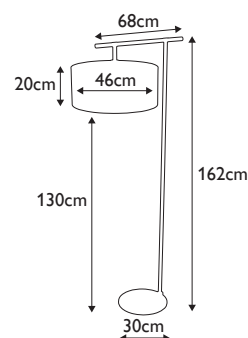

BALANCE-FL-BKPB

Two-tone floor lamp finished in Black with Polished Brass accents. Includes a black cylinder shade with gold laminate lining.
LSUK087

Finish: Black/ Polished Brass
Max. Wattage: 1x 60W E27