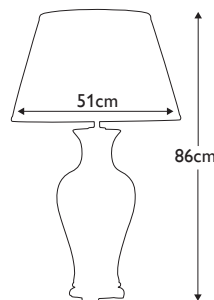

DL-DALIAN-TL

A large traditional Celadon oriental ceramic vase. Including an Ivory 100% cotton, box pleat shade with Ivory trim. **DL-STE20-BP-IV**

Finish: Celadon
Max. Wattage: 1x 60W E27