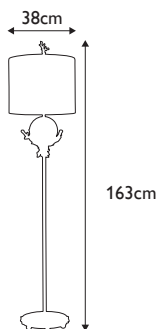

FB-TRELLIS-FL

Hand-painted putty patina base and stem with silver leaf orb element. Complemented with a hand-painted parchment cylinder shade. **LS393**

Finish: Putty Patina & Silver Leaf
Max. Wattage: 1x 60W E27