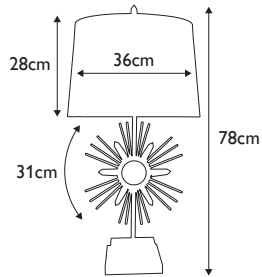

GN-SUN-KING-TL

Distressed Gold steel sunburst with Quartz points on K9 glass oblong base with a Cream Linen shade. **LS388**

Finish: Distressed Gold, Cream Shade
Max. Wattage: 1x 60W E27