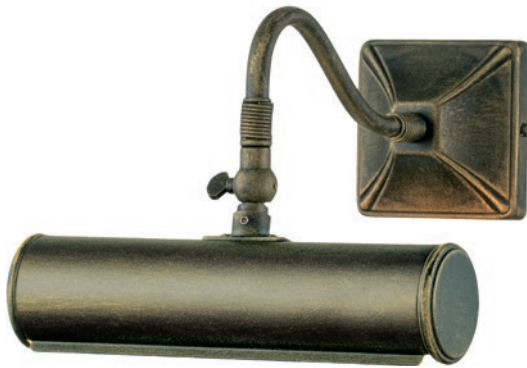

PL1-10-BLK-GOLD