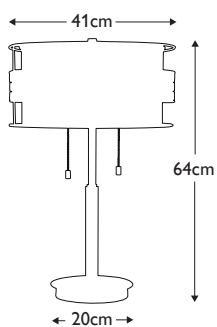

See Laguna Flush and Semi-Flush ceiling fixtures page 185.

QZ-LAGUNA-TL

Laguna is a range that features a mosaic tile stripe, which appears to be floating around a taupe mica shade. The tiles have a coppery shimmer for an added touch of elegance. It provides a warm and inviting accent for most homes. **GS408**

Finish: Renaissance Copper
Max. Wattage: 2x 60W E27