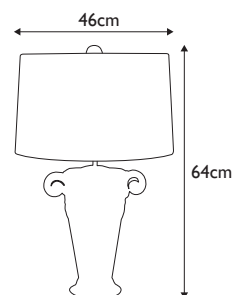

FB-GALLIER-TL

Gallier is a black and gold sculpted vase base made from cast resin and steel. It is completed with a white fabric tapered drum shade. **LS474**

Finish: Black and Gold
Max. Wattage: 1x 60W E27