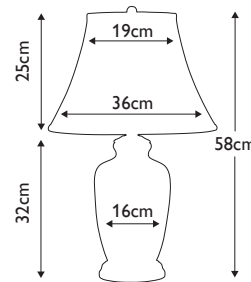

GOLD-THISTLE-TL

Chinese Porcelain table lamp with a Gold floral pattern over a Cream crackle glaze. Fitted with a wooden cap and base, White polycotton empire shade, and Aged Brass finial. **LS3034**

Finish: Gold
Max. Wattage: 1x 60W E27