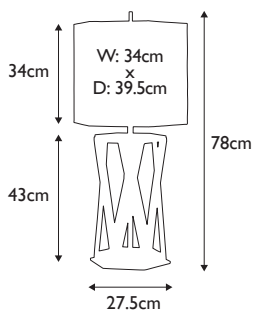

Finish: Brushed Brass  
Max. Wattage: 1x 60W E27