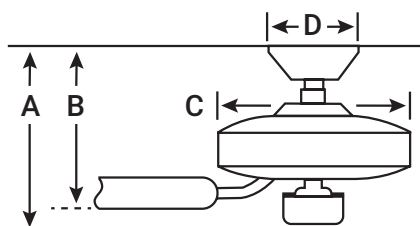

AIR PERFORMANCE

AIRFLOW Cubic ft. per minute on high	9478
POWER USAGE Watts on High (excludes lights)	27.6
AIRFLOW EFFICIENCY Cubic ft. per minute per Watt	282