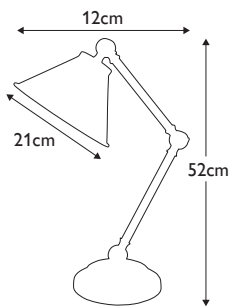

PV-ELEMENT-BPB

The more petite Provence Element table lamp was added to this collection offering smaller proportions and a dual finish. This Black base has Polished Brass accents.

Finish: Black/Polished Brass
Max. Wattage: 1x 60W E27