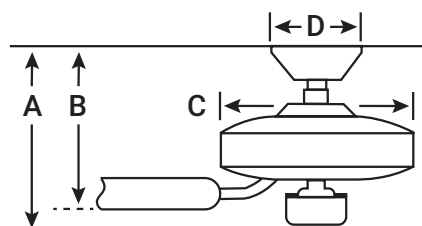

HANGING MEASUREMENTS

Min. Fixture Drop (from ceiling)	A: 50cm
Min. Blade Drop (from ceiling)	B: 49cm
Housing (width)	C: 27cm
Ceiling Canopy (width)	D: 16cm