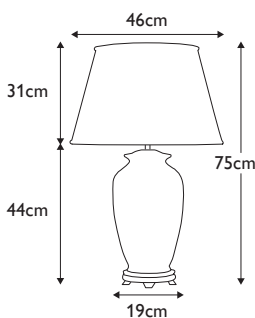

**DL-TAIPEI-TL**

A traditional Black oriental ceramic vase table lamp with gold and brown décor. Including an Ivory 100% cotton, box pleat shade with black and gold trim. **DL-STE16-BP-IV**

Finish: Black and Gold  
Max. Wattage: 1x 60W E27