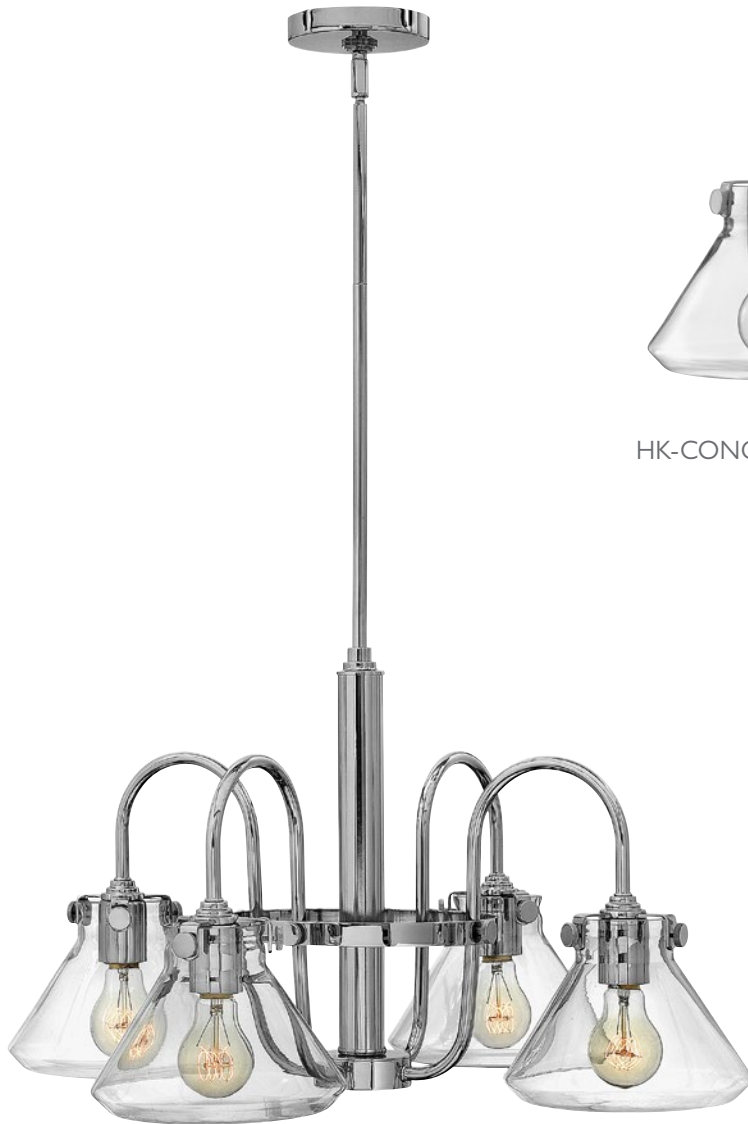

HK-CONGRESS4-A-CM