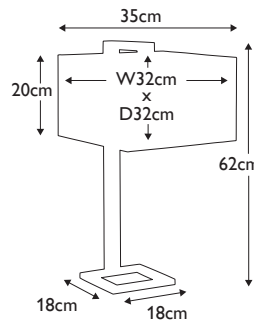

PLEIN-TL

Dark Brown metallic base with a Polished Gold stem complete with a Cream polycotton square shade with Metallic Gold lining. **LS427**

Finish: Dark Brown/Polished Gold
Max. Wattage: 1x 60W E27