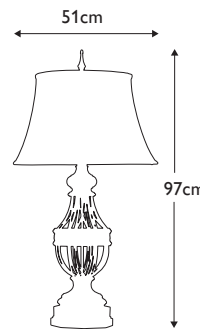

FE-AUGUSTINE-TL

Antique Brown table lamp including round cream colour Textured Linen Beige soft lined shade. **LS9766**

Finish: Antique Brown
Max. Wattage: 1x 60W E27