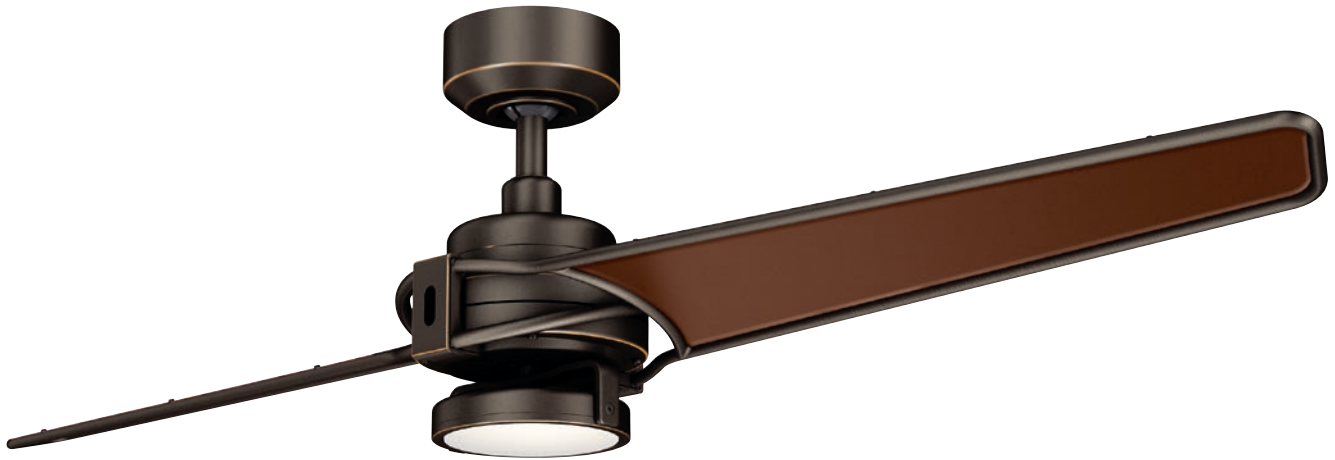

# XETY 56" / 142cm bladespan

Xety does more with less: the two innovative blades deliver air movement while the dimmable LED light brings brilliant illumination to a space. Authentic industrial hardware enhances the visual interest.