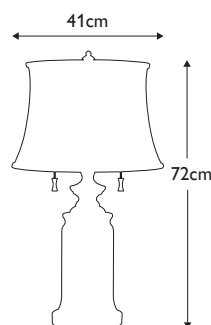

FE-STATEROOM-TL-AN

Antique Nickel table lamp including True White cotton linen shade. **LS292**

Finish: Antique Nickel
Max. Wattage: 2x 60W E27