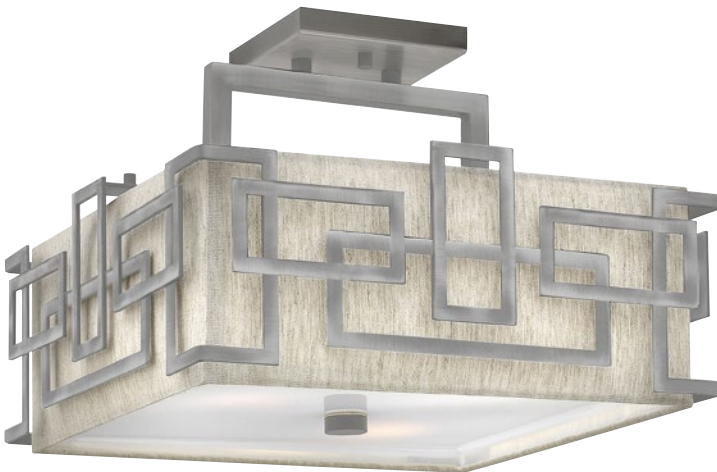

# LANZA

Materials: Steel, Linen Shade, Arcylic Lens  
 Finish: Brushed Bronze, Antique Nickel or Oil Rubbed Bronze

HINKLEY

HK-LANZA-SF-BR

HK-LANZA-SF

HK-LANZA-SF-AN

| Code           | Description     | Height | Width | Finish            | Max. Wattage |
|----------------|-----------------|--------|-------|-------------------|--------------|
| HK-LANZA-SF-BR | 3 lt Semi-Flush | 267mm  | 387mm | Brushed Bronze    | 3 x 60W E27  |
| HK-LANZA-SF-AN | 3 lt Semi-Flush | 267mm  | 387mm | Antique Nickel    | 3 x 60W E27  |
| HK-LANZA-SF    | 3 lt Semi-Flush | 267mm  | 387mm | Oil Rubbed Bronze | 3 x 60W E27  |