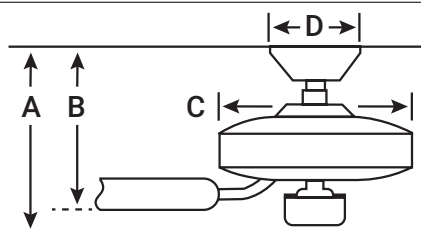

AIR PERFORMANCE

AIRFLOW Cubic ft. per minute on high	141
POWER USAGE Watts on High (excludes lights)	36.1
AIRFLOW EFFICIENCY Cubic ft. per minute per Watt	4