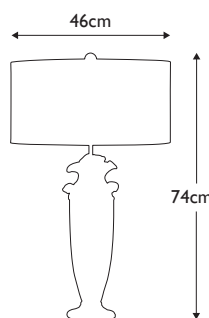

FB-BIENVILLE-TL

Table lamp featuring a gold and silver body, topped by an oversized cylindrical parchment shade. **LS391**

Finish: Silver/Gold and Brown
Max. Wattage: 1x 60W E27