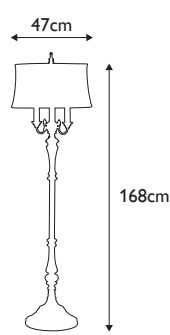

FE-GIBSON-FL

Cambridge Crackle floor lamp including Desert Linen fabric shade. **LS303**

Finish: Cambridge Crackle
Max. Wattage: 4x 60W E27