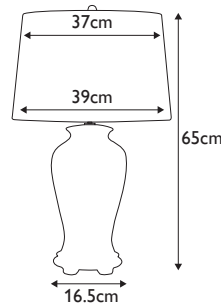

DL-YING-TL

Blue and white coloured porcelain table lamp with dark wooden base. Complete with a white polycotton shade and Satin Nickel finial. **LSUK090**

Finish: Blue and White
Max. Wattage: 1x 60W E27