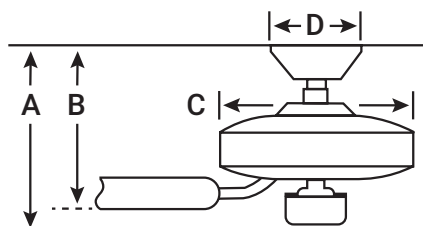

HANGING MEASUREMENTS

Min. Fixture Drop (from ceiling)	A: 42cm
Min. Blade Drop (from ceiling)	B: 36cm
Housing (width)	C: 18cm
Ceiling Canopy (width)	D: 15cm