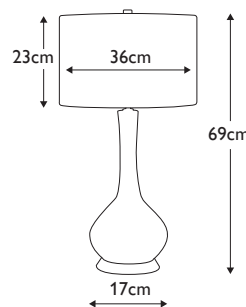

MILO-AB-TL-VOGPB

White ceramic table lamp complete with 14" Laminated Drum shade, Vogue Brass pattern with Aged Brass metalwork. **LSUK094**

Finish: Aged Brass, White, Grey, Brass
Max. Wattage: 1x 60W E27