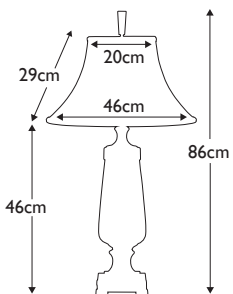

Finish: Brushed Brass  
Max. Wattage: 1x 60W E27

**QZ-MONTEVERDE**

Ceramic green table lamp with metal accents in Aged Brass finish, including Caramel crushed silken softback shade. **LS366**

Finish: Green/Aged Brass  
Max. Wattage: 1x 60W E27