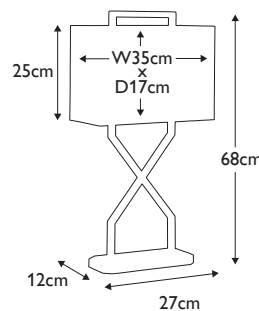

CROSS-TL-IVORY

Polished Gold metal base complete with a Ivory oblong shade that has a White laminate lining. **LS464**

Finish: Polished Gold
Max. Wattage: 1x 60W E27