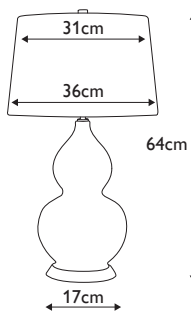

### ISLA-PN-TL-BLUE

White gourd shaped ceramic table lamp complete with 14" Laminated Tapered Drum shade, Liberty Blue faux silk, with Polished Nickel metalwork. **LSUK104**

**Finish:** Polished Nickel, White, Blue  
**Max. Wattage:** 1x 60W E27