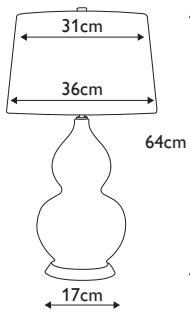

ISLA-AB-TL-CRANBERRY

White gourd shaped ceramic table lamp, complete with 14" Laminated Tapered Drum shade, Cranberry Pink faux silk, with Aged Brass metalwork. **LSUK101**

Finish: Aged Brass, White, Pink
Max. Wattage: 1x 60W E27