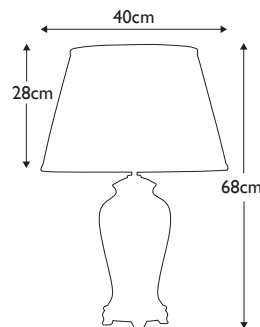

DL-TAIPEI-TL

A traditional Black oriental ceramic vase table lamp with gold and brown décor. Including an Ivory 100% cotton, box pleat shade with black and gold trim. **DL-STE16-BP-IV**

Finish: Black and Gold
Max. Wattage: 1x 60W E27