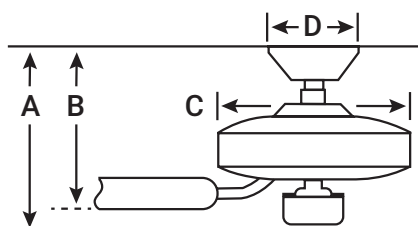

AIR PERFORMANCE

AIRFLOW Cubic ft. per minute on high	6200
POWER USAGE Watts on High (excludes lights)	84.3
AIRFLOW EFFICIENCY Cubic ft. per minute per Watt	74