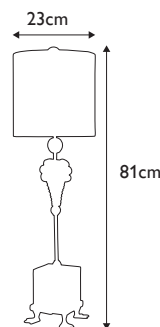

FB-POMPADOURX-TL

Table lamp with moulded duck feet that support a square silver leaf base. Topped with a Cream and Silver Leaf cylinder shade and a pompadour-inspired finial. **LS438**

Finish: Cream and Silver Leaf
Max. Wattage: 1x 60W E27