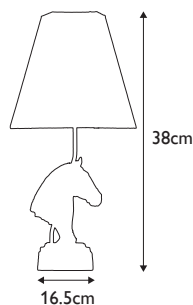

DL-ECLIPSE-TL

Horse Bust statuette table lamp in Bronze Patina finish. Complete with a 12" Laminated Tapered Square Natural Hessian shade. **LSUK069**

Finish: Bronze Patina
Max. Wattage: 1x 40W E27