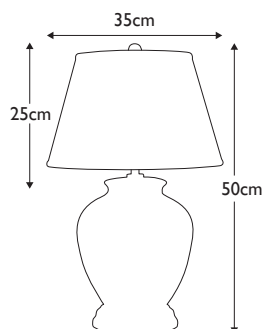

YELLOWFLOWERS-TL

Chinese Porcelain table lamp with a Yellow and Purple flower pattern. Fitted with a wooden base, Ivory polycotton box pleat shade, and Aged Brass finial. **DL-STE14-BP-IV**

Finish: Yellow and Purple
Max. Wattage: 1x 60W E27