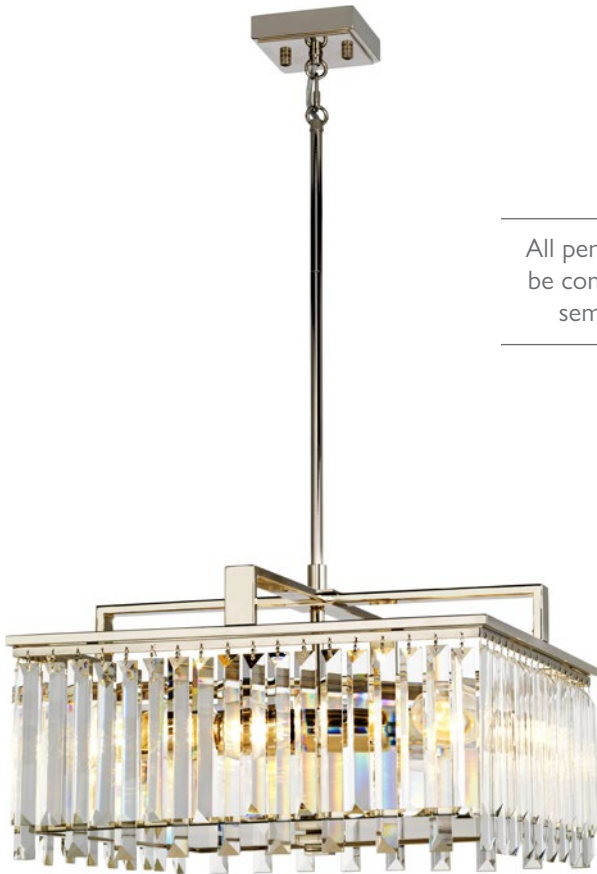

\*1 Supplied with: 1829mm of chain.

KL-PIPER-ISLE-PC

KL-PIPER-SF-PC

KL-PIPER2-PC

KL-PIPER-6P-PC

| Code             | Description                   | Height | Width | Min. Drop | Max. Drop | Projection | Finish          | Max. Wattage |
|------------------|-------------------------------|--------|-------|-----------|-----------|------------|-----------------|--------------|
| KL-PIPER2-PC     | 2 lt Wall Light               | 312mm  | 217mm | -         | -         | 112mm      | Polished Chrome | 2 x 60W E14  |
| KL-PIPER-ISLE-PC | 6 lt Oval Chandelier/ Pendant | 313mm  | 916mm | 448mm     | 1362mm*1  | 343mm      | Polished Chrome | 6 x 60W E14  |
| KL-PIPER-6P-PC   | 6 lt Chandelier/ Pendant      | 794mm  | 610mm | 892mm     | 2757mm*2  | 610mm      | Polished Chrome | 6 x 60W E14  |
| KL-PIPER-SF-PC   | 3 lt Semi-Flush               | 378mm  | 381mm | -         | -         | 381mm      | Polished Chrome | 3 x 60W E14  |

\*1 Supplied with: 2 x 305mm rods. \*2 Supplied with: 1829mm of chain.

ARIES-4P-L

All pendants can  
be converted to  
semi-flush.

ARIES1

ARIES-4P-L

ARIES-4P-S

ARIES-4P-L  
(Shown as semi-flush)

| Code       | Description           | Height | Width | Min. Drop | Max. Drop | Projection | Finish          | Max. Wattage |
|------------|-----------------------|--------|-------|-----------|-----------|------------|-----------------|--------------|
| ARIES1     | 1 lt Wall Light       | 262mm  | 229mm | -         | -         | 158mm      | Polished Nickel | 1 x 60W E27  |
| ARIES-4P-L | 4 lt Large Chandelier | 291mm  | 470mm | 319mm     | 1322mm*1  | 470mm      | Polished Nickel | 4 x 60W E27  |
| ARIES-4P-S | 4 lt Small Chandelier | 276mm  | 320mm | 304mm     | 1306mm*1  | 320mm      | Polished Nickel | 4 x 40W E14  |