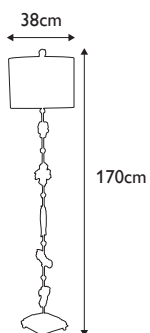

FB-FRAGMENT-FL-G

Each product is hand-painted with gold leaf and glazed to showcase its artistic flair. **LS193**

Finish: Aged Gold
Max. Wattage: 1x 60W E27