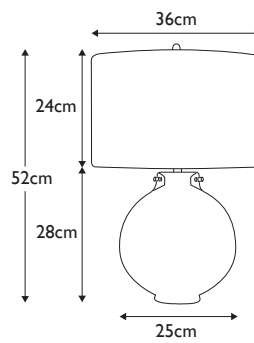

DL-KARA-TL-GREEN

The Kara is a charming range of tinted glass table-lamps with bases made from blown glass. Completed with elegant details and faux silk shades hand-made in the UK. **LSUK007**

Finish: Aged Brass - Dark Green Glass
Max. Wattage: 1x 60W E27