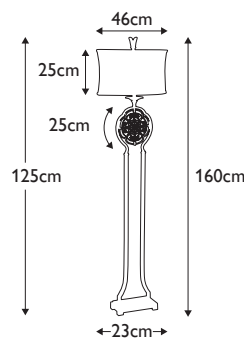

FE-MARCELLA-FL

Ornate filigree finished in hand applied bronze and gold patina. Light gold faux silk shade. **LS209**

Finish: British Bronze/Oxidized Bronze
Max. Wattage: 1x 60W E27