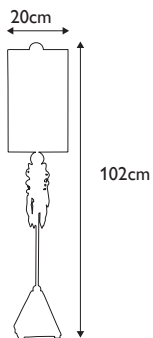

**Finish:** Aged Gold  
**Max. Wattage:** 1x 60W E27

FB-MADISON-TL

**FB-MADISON-TL**

Pyramid shaped table lamp base with Putty Patina finish supporting a decorative sculpted element adorned with K9 cut glass clusters. Topped with a complementing Putty Patina shade. **LS394**