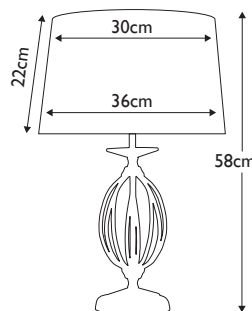

AG-TL-AGED-BRASS

The stylish Aegean table lamp features a hand forged scroll accented by a cut glass scone and is available in an Aged Brass finish. **LS357**

Finish: Aged Brass
Max. Wattage: 1x 60W E27