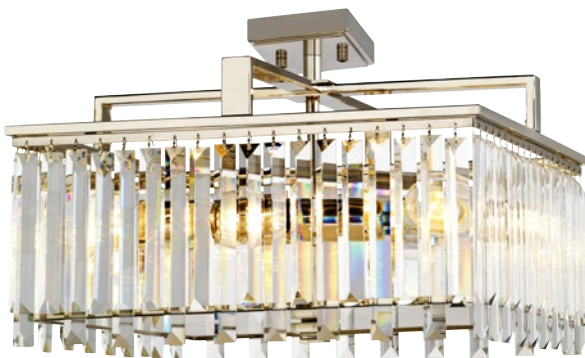

\*1 Supplied with: 1829mm of chain.

KL-PIPER-ISLE-PC

KL-PIPER-SF-PC

KL-PIPER2-PC

KL-PIPER-6P-PC

| Code             | Description                   | Height | Width | Min. Drop | Max. Drop | Projection | Finish          | Max. Wattage |
|------------------|-------------------------------|--------|-------|-----------|-----------|------------|-----------------|--------------|
| KL-PIPER2-PC     | 2 lt Wall Light               | 312mm  | 217mm | -         | -         | 112mm      | Polished Chrome | 2 x 60W E14  |
| KL-PIPER-ISLE-PC | 6 lt Oval Chandelier/ Pendant | 313mm  | 916mm | 448mm     | 1362mm*1  | 343mm      | Polished Chrome | 6 x 60W E14  |
| KL-PIPER-6P-PC   | 6 lt Chandelier/ Pendant      | 794mm  | 610mm | 892mm     | 2757mm*2  | 610mm      | Polished Chrome | 6 x 60W E14  |
| KL-PIPER-SF-PC   | 3 lt Semi-Flush               | 378mm  | 381mm | -         | -         | 381mm      | Polished Chrome | 3 x 60W E14  |

\*1 Supplied with: 2 x 305mm rods. \*2 Supplied with: 1829mm of chain.

ARIES-4P-L

All pendants can  
be converted to  
semi-flush.

ARIES1

ARIES-4P-L

ARIES-4P-S

ARIES-4P-L  
(Shown as semi-flush)

| Code       | Description           | Height | Width | Min. Drop | Max. Drop | Projection | Finish          | Max. Wattage |
|------------|-----------------------|--------|-------|-----------|-----------|------------|-----------------|--------------|
| ARIES1     | 1 lt Wall Light       | 262mm  | 229mm | -         | -         | 158mm      | Polished Nickel | 1 x 60W E27  |
| ARIES-4P-L | 4 lt Large Chandelier | 291mm  | 470mm | 319mm     | 1322mm*1  | 470mm      | Polished Nickel | 4 x 60W E27  |
| ARIES-4P-S | 4 lt Small Chandelier | 276mm  | 320mm | 304mm     | 1306mm*1  | 320mm      | Polished Nickel | 4 x 40W E14  |