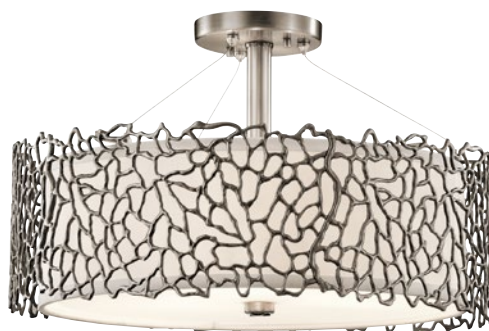

# LOUVRE

Materials: Steel, Glass  
Finish: Painted Gunmetal

LOUVRE-4F

LOUVRE-6P

| Code      | Description  | Height | Width | Min. Drop | Max. Drop | Projection | Finish           | Max. Wattage |
|-----------|--------------|--------|-------|-----------|-----------|------------|------------------|--------------|
| LOUVRE-4F | 4 lt Flush   | 314mm  | 392mm | -         | -         | 392mm      | Painted Gunmetal | 4 x 60W E27  |
| LOUVRE-6P | 6 lt Pendant | 402mm  | 493mm | 491mm     | 3519mm*1  | -          | Painted Gunmetal | 6 x 60W E27  |

\*1 Supplied with: 1500mm of chain.

LOUVRE2

LOUVRE-1P

LOUVRE-4P

| Code      | Description     | Height | Width | Min. Drop | Max. Drop | Projection | Finish           | Max. Wattage |
|-----------|-----------------|--------|-------|-----------|-----------|------------|------------------|--------------|
| LOUVRE-1P | 1 lt Pendant    | 386mm  | 250mm | 475mm     | 2003mm*1  | -          | Painted Gunmetal | 1 x 60W E27  |
| LOUVRE2   | 2 lt Wall Light | 288mm  | 247mm | -         | -         | 149mm      | Painted Gunmetal | 2 x 60W E27  |
| LOUVRE-4P | 4 lt Pendant    | 407mm  | 394mm | 496mm     | 2024mm*1  | -          | Painted Gunmetal | 4 x 60W E27  |

\*1 Supplied with: 1500mm of chain.

KL-SILVER-CORAL-P-A

KL-SILVER-CORAL-P-A

KL-SILVER-CORAL-P-A  
(Shown as semi-flush)

Top view of KL-SILVER-CORAL-ISLE

KL-SILVER-CORAL-ISLE

| Code                 | Description            | Height | Width | Min. Drop | Max. Drop | Projection | Finish         | Max. Wattage |
|----------------------|------------------------|--------|-------|-----------|-----------|------------|----------------|--------------|
| KL-SILVER-CORAL-ISLE | 4 lt Oval Island Light | 175mm  | 864mm | 350mm     | 1194mm*1  | 406mm      | Classic Pewter | 4 x 60W E27  |
| KL-SILVER-CORAL-P-A  | 3 lt Duo-Mount Pendant | 175mm  | 464mm | 286mm     | 1270mm*2  | -          | Classic Pewter | 3 x 60W E27  |