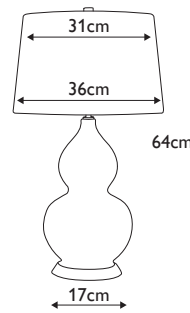

ISLA-AB-TL-PINK

White gourd shaped ceramic table lamp, complete with 14" Laminated Tapered Drum shade, Ballerina Pink faux silk, with Aged Brass metalwork. **LSUK100**

Finish: Aged Brass, White, Pink
Max. Wattage: 1x 60W E27