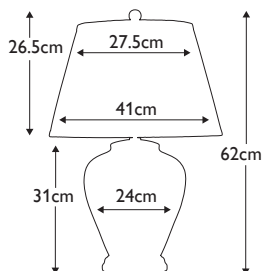

ARUM-LILY-TL

Chinese Porcelain table lamp with a Green and Cream traditional pattern. Fitted with a wooden base, Cream polycotton knife pleat shade, and Aged Brass finial. **LS3014**

Finish: Aged Brass
Max. Wattage: 1x 60W E27