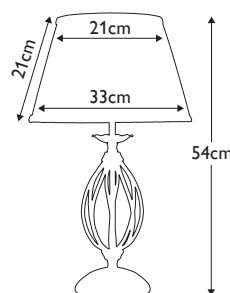

ART-TL-AGD-BRASS

The handsome Artisan features attractive hand formed scrolls and knot twist detail. Ivory pleated shade. **LS440**

Finish: Aged Brass, Ivory Shade
Max. Wattage: 1x 60W E27