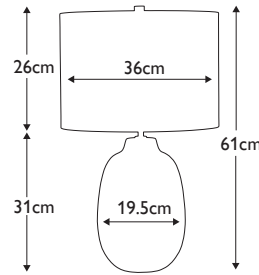

GRANGE-PARK-TL

The Grey/Brown reactive glaze on the top half contrasts to the plain Matt Beige ceramic base. Completed with a Cream faux silk cylinder shade and Polished Nickel finial. **LS3009**

Finish: Grey/Brown
Max. Wattage: 1x 60W E27