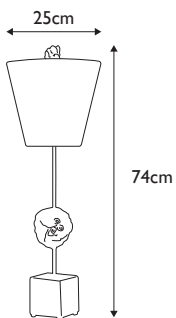

FB-PETRA-TL

Petra has a bone white base and element which is made from cast resin and steel. It is completed with a distressed bone white parchment shade. **LS476**

Finish: Bone White
Max. Wattage: 1x 60W E27