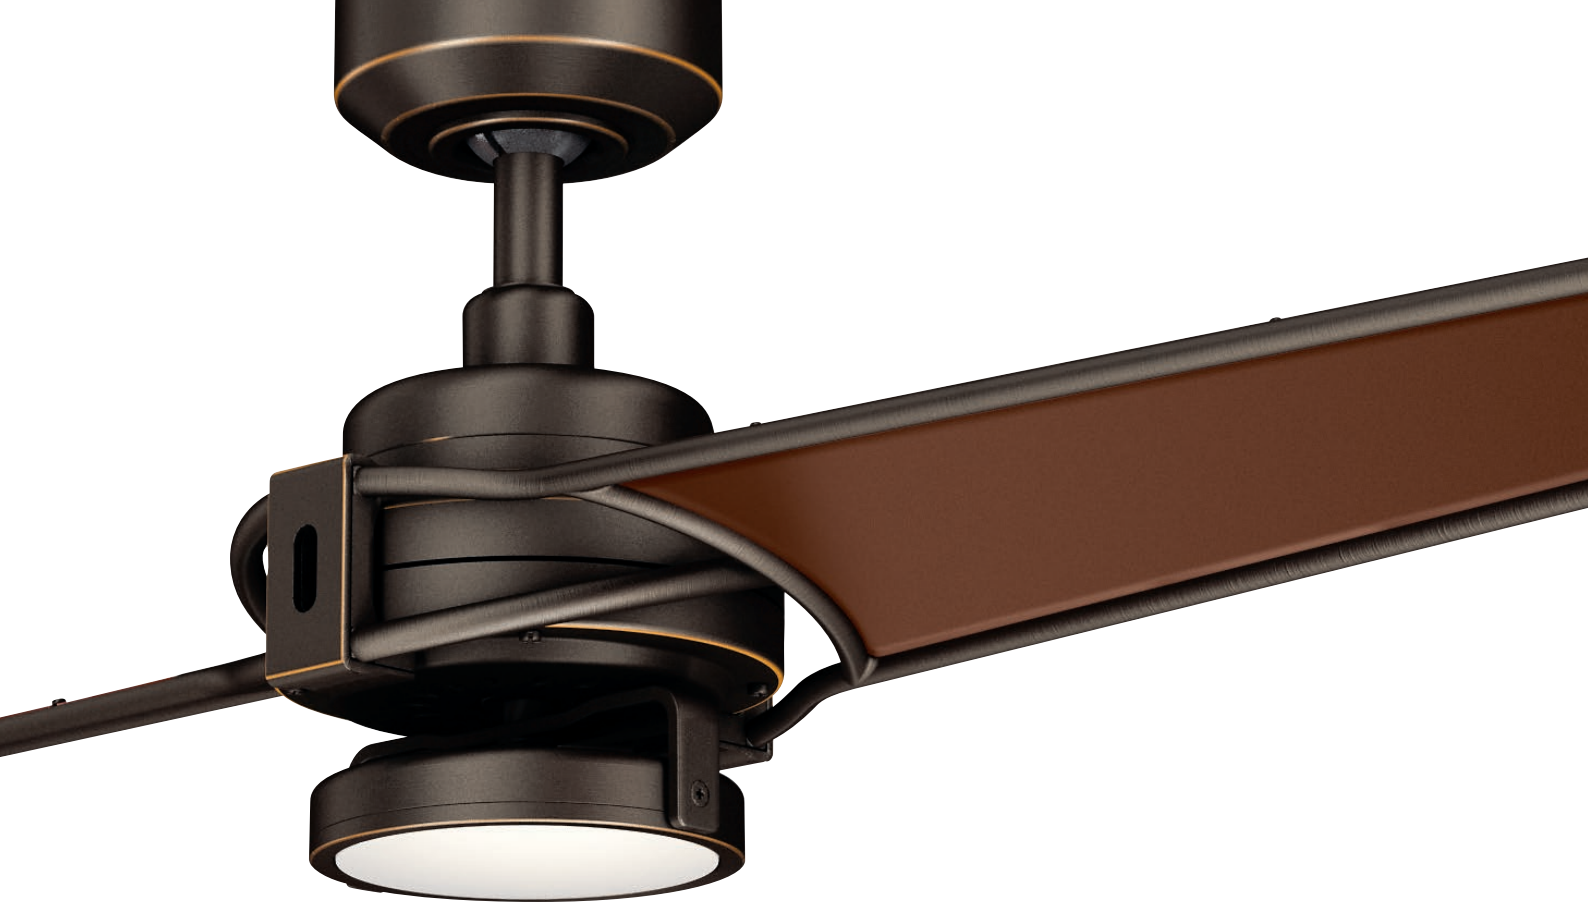

# XETY 56" / 142cm bladespan

Xety does more with less: the two innovative blades deliver air movement while the dimmable LED light brings brilliant illumination to a space. Authentic industrial hardware enhances the visual interest.