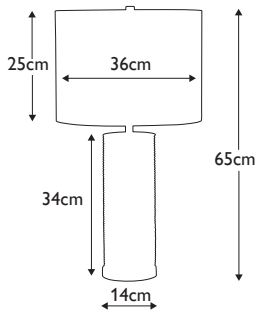

RIPPLE-TL-BLK

Black resin table lamp with Brushed Nickel accents. Includes a Black faux linen hard-backed shade. **LS3018**

Finish: Black with Black Shade
Max. Wattage: 1x 60W E27