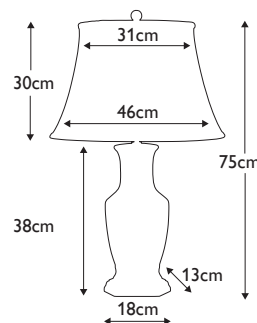

BLUE-HEX-TL

Blue and White Chinese Porcelain table lamp with a hexagonal shape and floral pattern. Fitted with a wooden base, White polycotton empire shade, and Satin Nickel finial. **LS3016**

Finish: Blue and White
Max. Wattage: 1x 60W E27