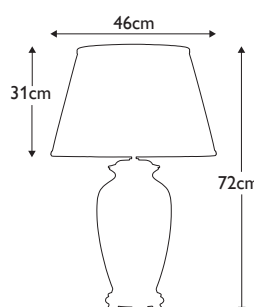

DL-PING-TL

A cream oriental vase with hand-painted bird décor. Completed with an Ivory 100% cotton, box pleat shade with a black and gold trim. **DL-STE18-BP-IV**

Finish: Cream with coloured birds
Max. Wattage: 1x 60W E27