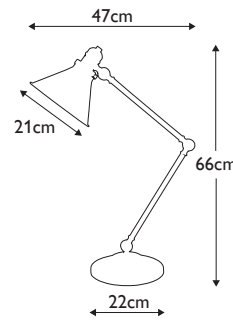

PV-TL-OB

The Provence table lamp has vintage appeal with three adjustable knuckle joints to target the light needed on a desk or bedside unit. Using a blend of steel and brass it is finished in Old Bronze. **LS214OB**

Finish: Old Bronze
Max. Wattage: 1x 60W E27