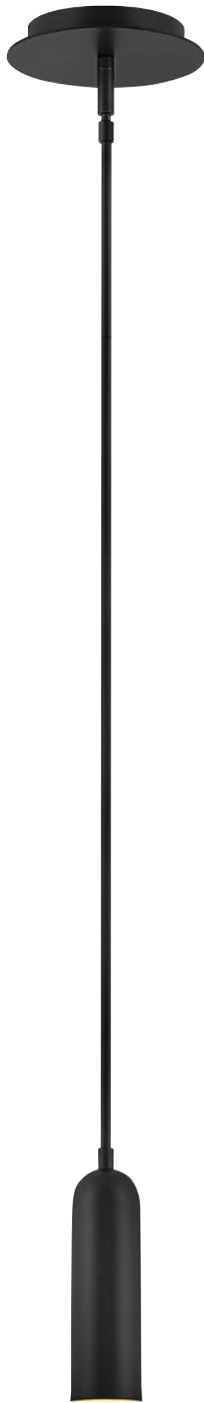

HK-DAX-MP-BK