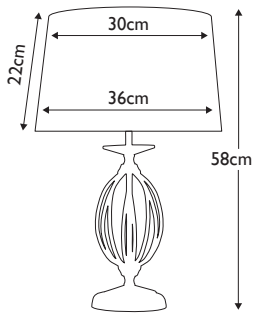

AG-TL-POL-NICKEL

The stylish Aegean table lamp features a hand forged scroll accented by a cut glass scone and is available in a Polished Nickel finish. **LS357**

Finish: Polished Nickel
Max. Wattage: 1x 60W E27