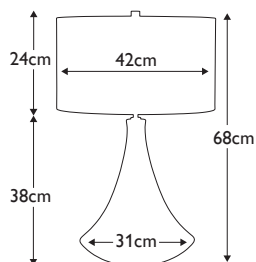

PINNER-TL

A Subtle Pink wash over a Matt Cream ceramic spinning-top shaped vase. Completed with a Cream faux silk cylinder shade and Polished Nickel finial. **LS3028**

Finish: Subtle Pink & Matt Cream
Max. Wattage: 1x 60W E27