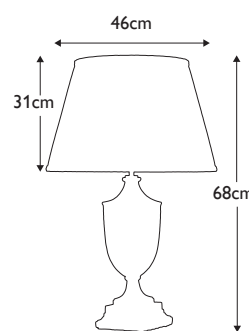

DL-NARBONNE-TL

A Black wood urn base with gold painted leaves, paired with an Ivory 100% cotton, box pleat shade with black and gold trim. **DL-STE18-BP-IV**

Finish: Black and Gold
Max. Wattage: 1x 60W E27