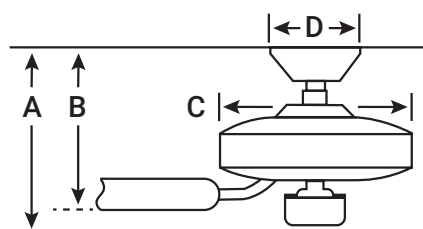

HANGING MEASUREMENTS

Min. Fixture Drop (from ceiling)	A: 41cm
Min. Blade Drop (from ceiling)	B: 39cm
Housing (width)	C: 24cm
Ceiling Canopy (width)	D: 17cm