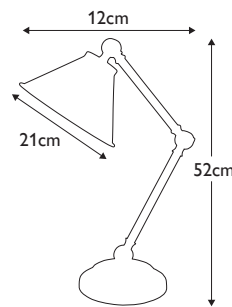

PV-ELEMENT-GAB

The more petite Provence Element table lamp was added to this collection offering smaller proportions and a dual finish. This Matt Gray base has Aged Brass accents.

Finish: Dark Grey/Aged Brass
Max. Wattage: 1x 60W E27