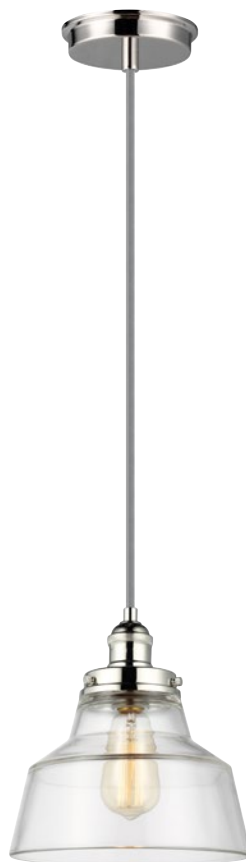

FE-BASKIN-P-A-PN