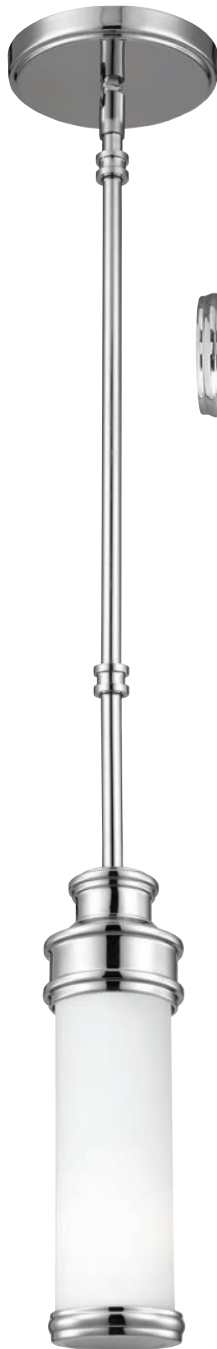

PAYNE

Materials: Steel, Opal Glass
Finish: Polished Chrome

IP44

FEISS
COLLECTION

FE-PAYNE-MPBATH

This light can be mounted vertically.