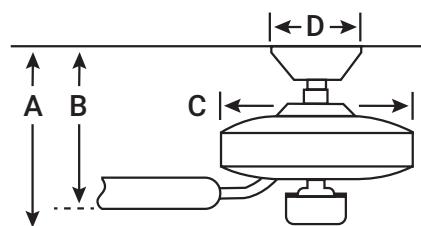

HANGING MEASUREMENTS

Min. Fixture Drop (from ceiling)	A: 35cm
Min. Blade Drop (from ceiling)	B: 28cm
Housing (width)	C: 14cm
Ceiling Canopy (width)	D: 15cm