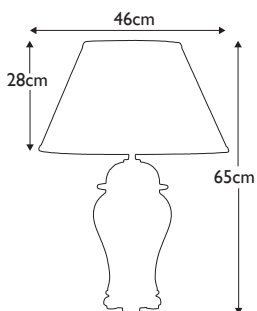

DL-OXBLOOD-TJ-TL

An Oxblood oriental ceramic temple jar including an Off-White Polycotton with ivory and gold trim. **LSUK108**

Finish: Oxblood
Max. Wattage: 1x 60W E27