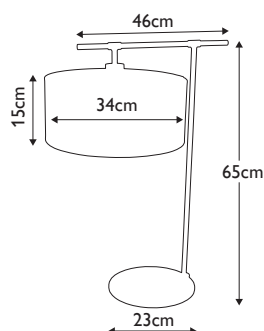

BALANCE-TL-BKPN

Two-tone table lamp finished in Black with Polished Nickel accents. Includes a white cylinder shade with silver mirror laminate lining. **LS260-A**

Finish: Black/ Polished Nickel
Max. Wattage: 1x 60W E27