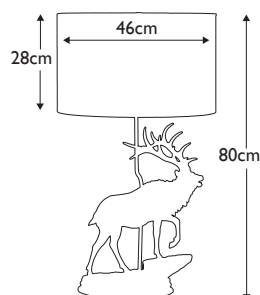

DL-ANGUS-TL

Large Stag statuette in Bronze Patina finish complete with a Laminated Oval Natural Hessian shade. **LSUK070**

Finish: Bronze Patina
Max. Wattage: 1x 40W E27