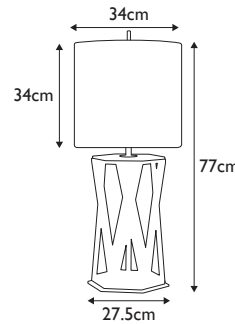

APOLLO-TL-WHT

Brushed Brass frame with White Marble inserts at the top and bottom, complete with a White faux Silk, cylinder shade with white laminate lining. **LS3008**

Finish: Brushed Brass
Max. Wattage: 1x 60W E27