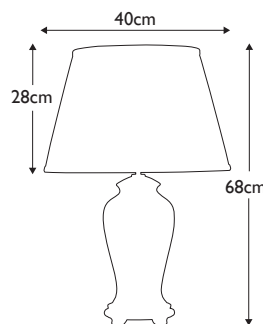

DL-SASHI-TL

A traditional Green oriental ceramic vase with gold and brown décor. Including an Ivory 100% cotton, box pleat shade with black and gold trim. **DL-STE16-BP-IV**

Finish: Green with Gold and Brown
Max. Wattage: 1x 60W E27