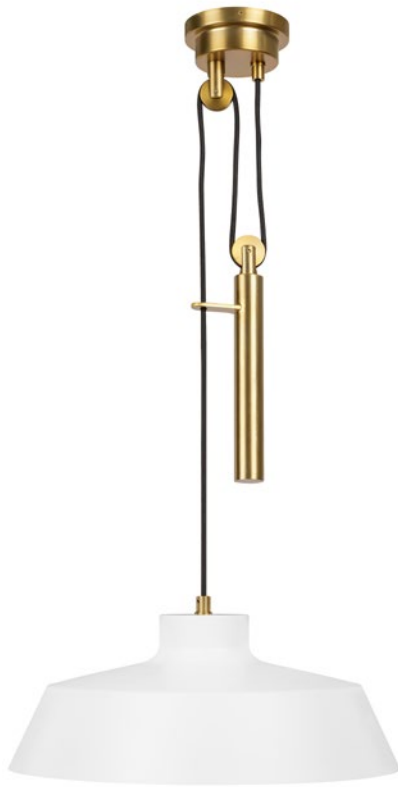

KITCHEN & PENDANTS

As more people desire open-plan kitchen/dining rooms we have seen the increasing popularity of using decorative pendants in this living space. It is ideal to hang single pendants in groups across a breakfast bar or island, Elstead offers a great range of small compact mini pendants to grander 3 light island lights in all shapes, sizes and finishes. Most of the pendants come with adjustable rods, chain and cords so that you can customise the drop of the pendant to suit your ceiling height.

CANDOR

FE-CANDOR-P
Page 538