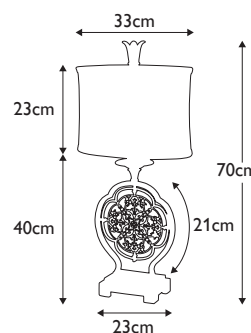

FE-MARCELLA-TL

Ornate filigree finished in hand applied bronze and gold patina. Light gold faux silk shade. **LS208**

Finish: British Bronze/Oxidized Bronze
Max. Wattage: 1x 60W E27