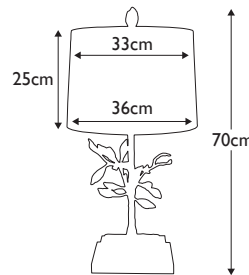

GN-AUDUBON-PARK-TL

Distressed Gold cast metal tree on a K9 glass, oblong base with Cream Linen tapered drum shade. **LS481**

Finish: Distressed Gold
Max. Wattage: 1x 60W E27