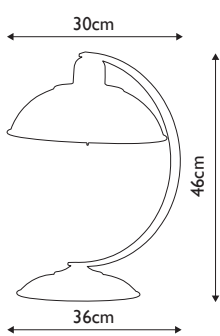

FRANKLIN-CREAM

The Franklin table lamp features a curved Polished Chrome arm, with a metal spun shade and base in an Oyster White finish. **LS252CREAM**

Finish: Oyster White
Max. Wattage: 1x 60W E27