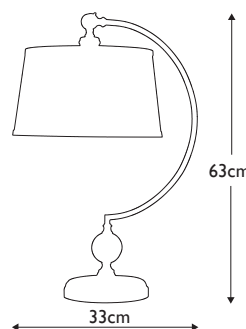

QZ-JENKINS-TL-PN

The Jenkins table lamp has an elegant arch in Polished Nickel finish with a glass ball accent and includes an Ivory linen hardback shade. **LS428**

Finish: Polished Nickel
Max. Wattage: 1x 60W E27