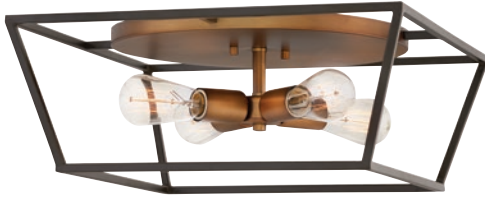

<sup>\*1</sup> Supplied with: 1 x 152mm, 1 x 305mm & 1 x 457mm rods.

HK-FULTON2

HK-FULTON-F

HK-FULTON2

HK-FULTON-4P

HK-FULTON-7P

| Code         | Description             | Height | Width | Min. Drop | Max. Drop            | Projection | Finish           | Max. Wattage |
|--------------|-------------------------|--------|-------|-----------|----------------------|------------|------------------|--------------|
| HK-FULTON-4P | 4 Lt Pendant Chandelier | 414mm  | 457mm | 482mm     | 1397mm <sup>*1</sup> | -          | Bronze and Brass | 4 x 60W E14  |
| HK-FULTON-F  | 4 Lt Large Flush        | 182mm  | 457mm | -         | -                    | 457mm      | Bronze and Brass | 4 x 60W E27  |
| HK-FULTON2   | 2 Lt Wall Light         | 566mm  | 190mm | -         | -                    | 125mm      | Bronze and Brass | 2 x 60W E14  |
| HK-FULTON-7P | 7 Lt Chandelier         | 1175mm | 703mm | 1248mm    | 2162mm <sup>*1</sup> | -          | Bronze and Brass | 7 x 60W E27  |