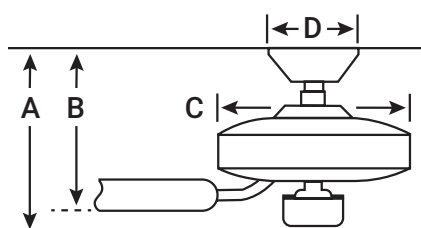

HANGING MEASUREMENTS

Min. Fixture Drop (from ceiling)	A: 46cm
Min. Blade Drop (from ceiling)	B: 29cm
Housing (width)	C: 22cm
Ceiling Canopy (width)	D: 15cm