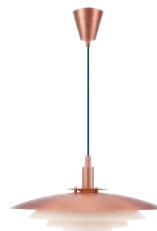

Bretagne 38 | Copper
39489930