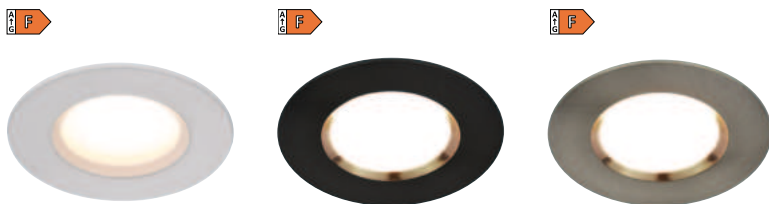

Dorado Smart | White
2015650101

Dorado Smart | Black
2015650103

Dorado Smart | Brushed Nickel
2015650155