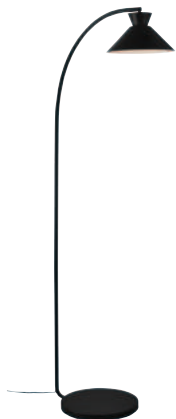

Dial | Black
2213394003