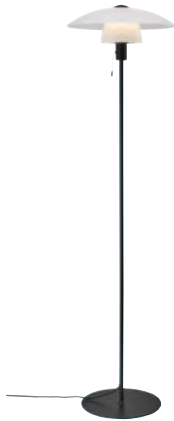

Verona | Black
2010884001