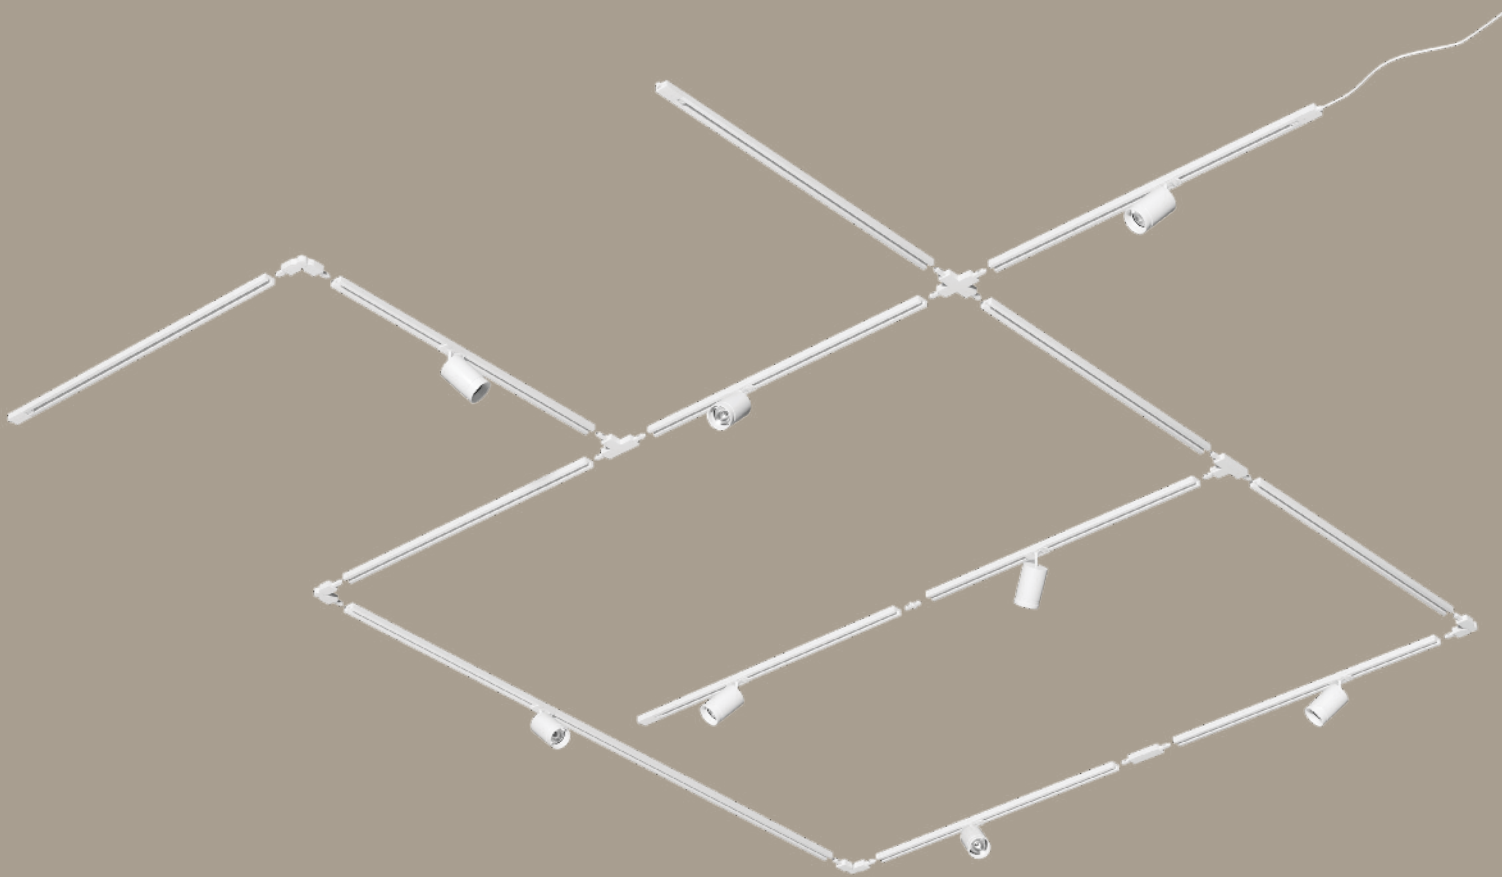

- **Minimalist and classic design**
- **Replaceable bulb (not included)**

Link Rondie Spot 2110639901

FULL INFO

# *Link Your Lights*

The Nordlux Link System provides endless options to link and connect your lights seamlessly using Link tracks, plugs and adaptors. With our wide selection of beautiful Link spots and pendants, creating your desired lighting setup has never been easier.

Choose the desired shape and size of your link track. Then simply click the spotlight or pendant into the track wherever you want it. Enjoy flexibility as you effortlessly move and expand your lighting setup along the tracks.