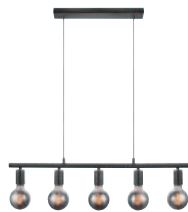

Paco 5-Spot | Black
2213273003