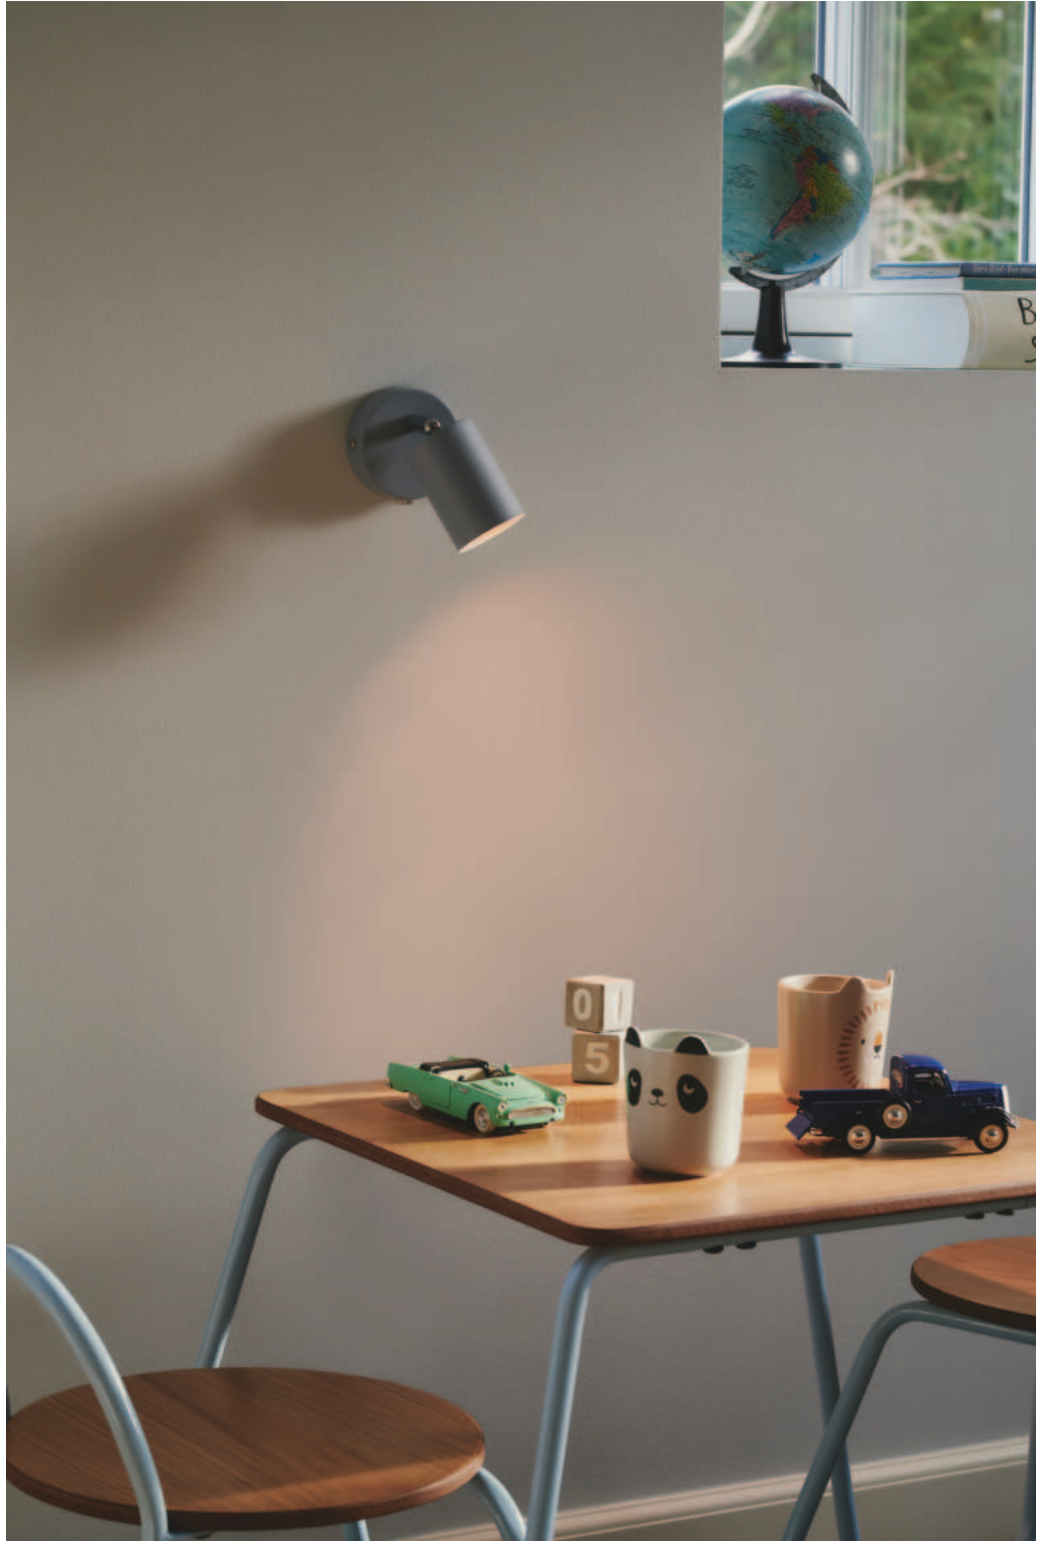

FULL INFO

Explore Wall 2113251006