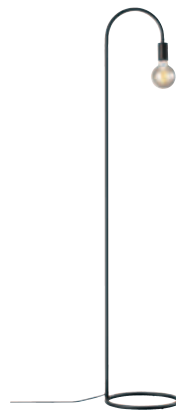

Paco | Black
2112094003