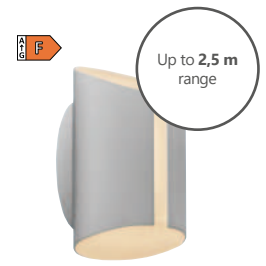

# Smart outdoor lamps

**Ava Smart | Black**  
2019016003

**Ava Smart | Grey**  
2019016010

**Arcus Smart | Black**  
2019001003

**Arcus Smart | Grey**  
2019001010

**Grip Smart | White**  
2118201001

**Grip Smart | Black**  
2118201003