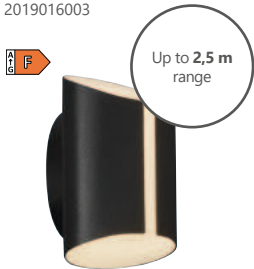

# Smart outdoor lamps

**Ava Smart | Black**  
2019016003

**Ava Smart | Grey**  
2019016010

**Arcus Smart | Black**  
2019001003

**Arcus Smart | Grey**  
2019001010

**Grip Smart | White**  
2118201001

**Grip Smart | Black**  
2118201003