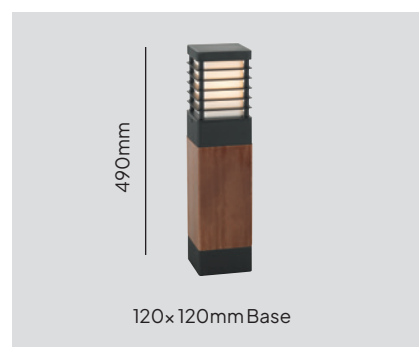

H-STADSW-L-E27-B

1 lt Large Wooden Bollard
ART1410B

- Max Wattage 1x 60W E27
- Finish ..... Black
- IP Rating IP65
- Warranty ..... 2 years (for Wood)
  5 years (for Painted Steel)*