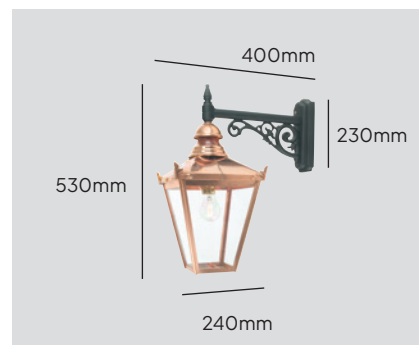

CS2-COPPER

1 lt Down Wall Lantern
ART 960CO

Max Wattage1x 60W E27

FinishCopper

IP RatingIP44

Warranty10 years (for Copper) 5 years (for Aluminium)*

Product Eco-friendly

Luminaire suitable for extreme conditions