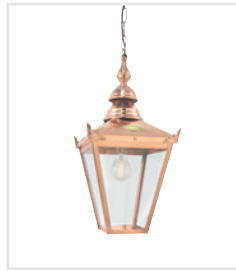

Ceiling

■ Listed A - Z

Chelsea
Page 89