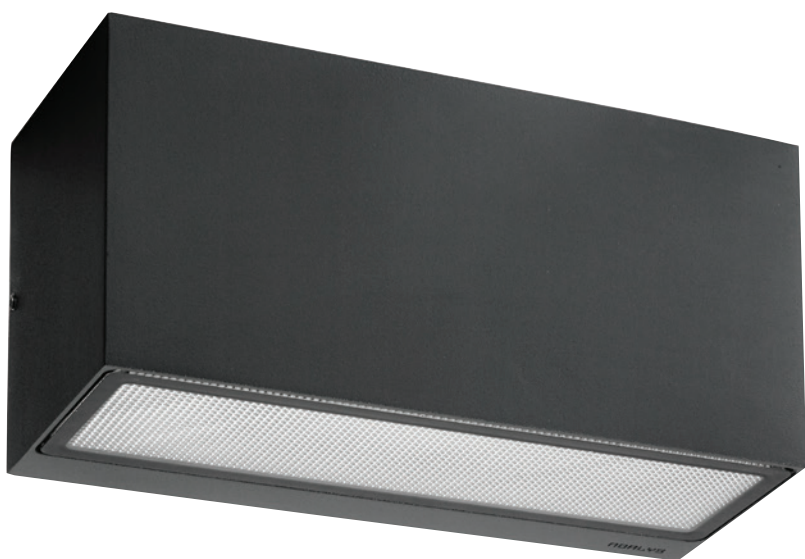

Asker

- Powder coated cast aluminium wall light.
- Supplied with UV Stabilised, transparent polycarbonate lens.

ASKER-UD-E27-GRA

1lt Small Up/Down Wall Light
ART1513GR

Max Wattage 1x 60WE27
Finish .....Graphite
IP Rating IP65
Warranty .....5 years*

ASKER-UD-E27-GRA