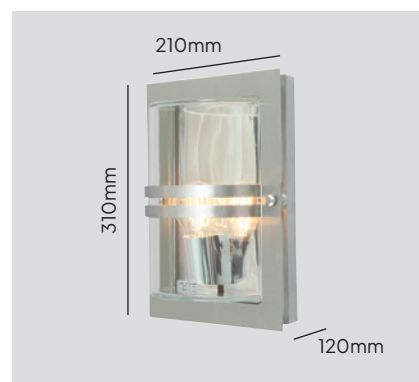

Luminaire suitable for extreme conditions

Energy under control

*See warranty details on page 133.