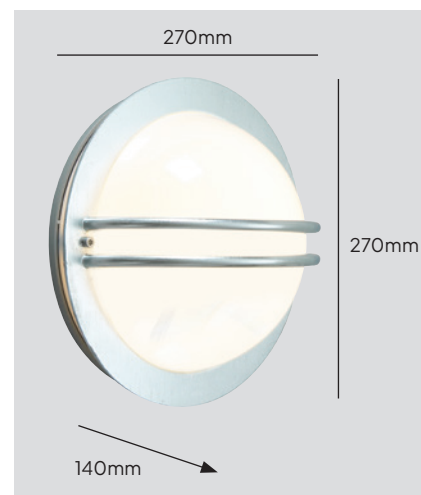

Bremen

- Galvanized steel front cover mounted on an aluminium backplate.
- Supplied with a UV stabilised, polycarbonate lens.

BREMEN-E27-GAL-O

1lt Wall Lantern
ART 631GA

Max Wattage 1x 60WE27
Finish .....Galvanized
IP Rating IP54
Warranty .....8 years*

BREMEN-E27-GAL-O