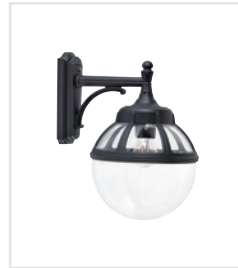

Bologna
Page 129