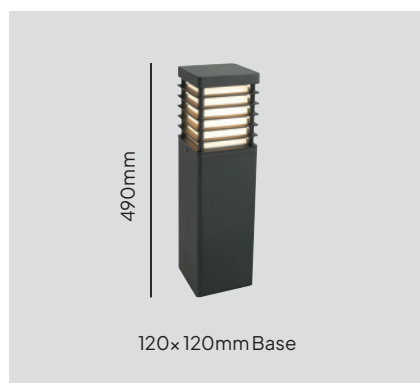

Halmstad

- Heavy duty powder coated steel bollard supplied with opal PMMA lens.
- **Concreting anchors and supports are supplied for all bollards. (Art. 205)

H-STAD-M-E27-BLK

1lt Medium Bollard

ART 295B

Max Wattage 1x 60WE27

Finish .....Black

IP Rating IP65

Warranty .....5 years*

H-STAD-M-E27-BLK