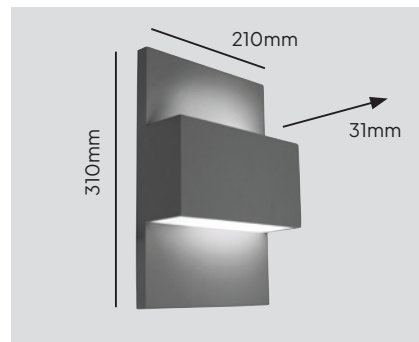

GENEVE-E27-GRA

1lt Up & Down Wall Light
ART1874GR

Max Wattage.....1x 60WE27

Finish.....Graphite

IP Rating.....IP54

Warranty.....5 years*

GENEVE-E27-GRA

Product Eco-friendly