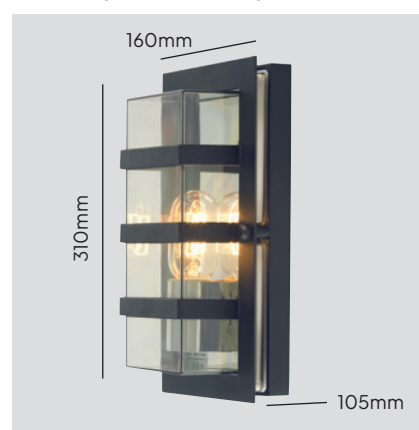

1lt Wall Light - Opal Lens
ART 860B

Max Wattage1x 60WE27
FinishBlack
IP RatingIP54
Warranty5 years*

BODEN-E27-BLK-O

BODEN-E27-BLK-C

BODEN-E27-BLK-C

1lt Wall Light - Clear Lens
ART 862B

Max Wattage1x 60WE27
FinishBlack
IP RatingIP54
Warranty5 years*