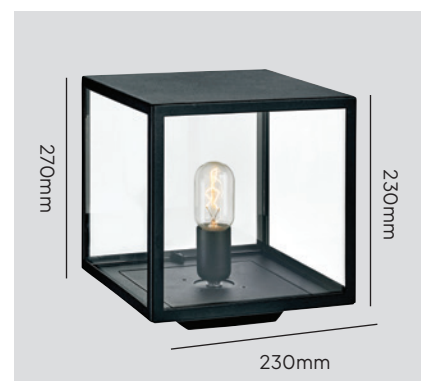

LOFOTEN-F1-BLK

LOFOTEN-F1-BLK

1 lt Flush Ceiling Light
ART1942B

Max Wattage1x 60WE27
FinishBlack
IP RatingIP44
Warranty3 years*

LOFOTEN3-BLK

LOFOTEN3-BLK

1 lt Pedestal
ART1941B

Max Wattage1x 60WE27
FinishBlack
IP RatingIP44
Warranty3 years*