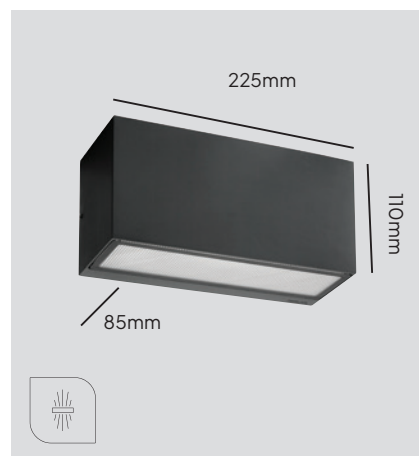

Luminaire suitable for extreme conditions

Energy under control

*See warranty details on page 133.