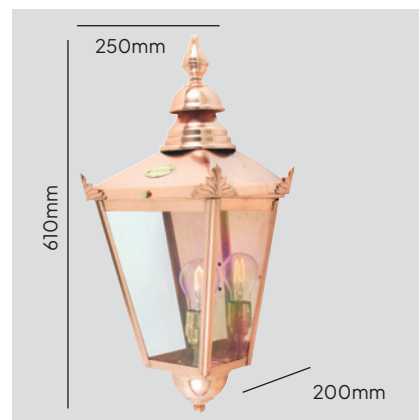

CS7-COPPER

1 lt Large Half Lantern
ART 950CO

Max Wattage1x 60WE27

FinishCopper

IP RatingIP44

Warranty10 years*

CS7-COPPER

Product Eco-friendly