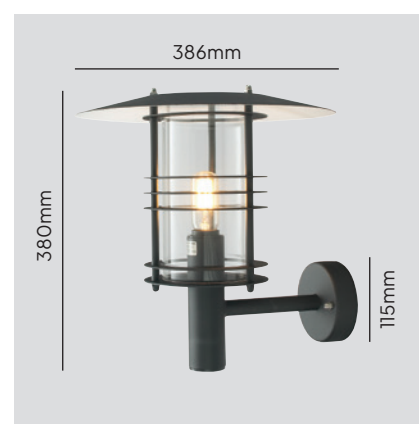

Stockholm

- Constructed from galvanized steel. The black finish has additional powder coating.
- Supplied with clear PMMA lens.
- Corner brackets available, see p 132. C-BKT6-BLACK.

ST1-G-BLK

1 lt Grande Wall Lantern
ART 286B

Max Wattage 1x 60WE27
Finish .....Black
IP Rating IP54
Warranty .....5 years*

ST1-BLACK

ST1-BLACK

1 lt Wall Lantern
ART 280B

Max Wattage 1x 60WE27
Finish .....Black
IP Rating IP54
Warranty .....5 years*

Product Eco-friendly

Luminaire suitable for extreme conditions

Double corrosion protection (galvanising+powder coating)

Energy under control

*See warranty details on page 133.