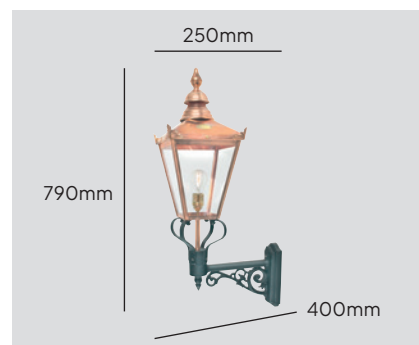

CS1-COPPER

CS1-COPPER

1 lt Wall Lantern
ART 954CO

Max Wattage1x 60W E27

FinishCopper

IP RatingIP44

Warranty10 years (for Copper) 5 years (for Aluminium)*

CS2-COPPER