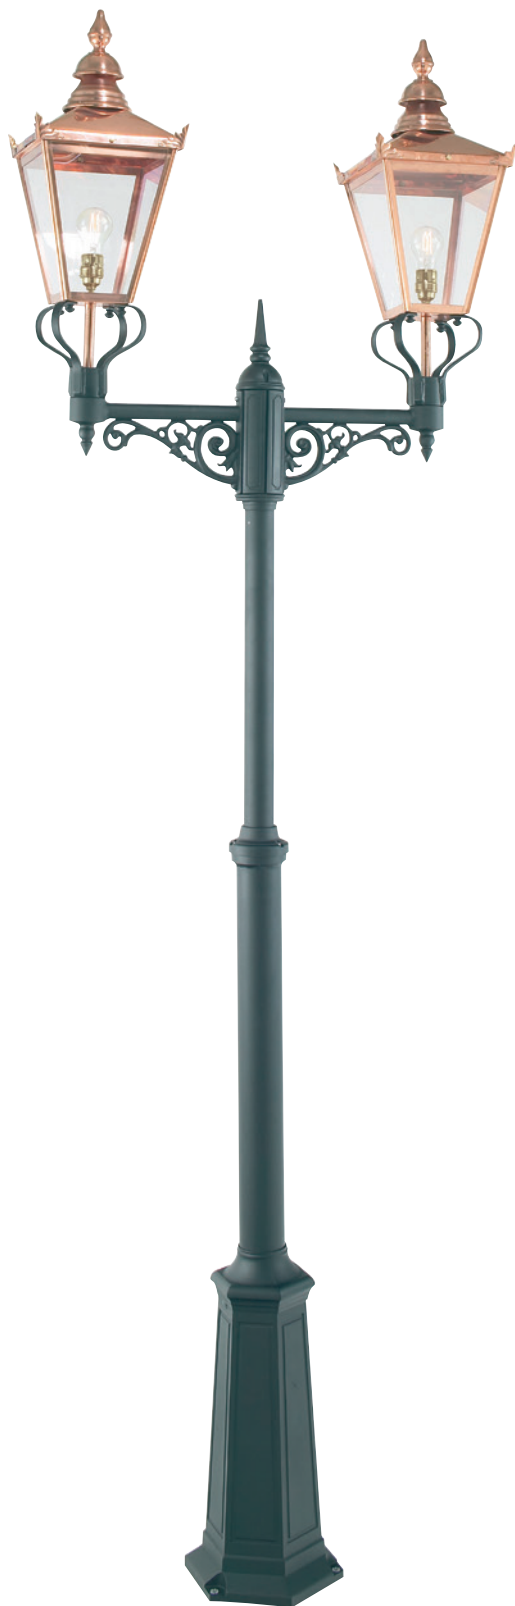

Chelsea

- Natural copper lantern. Brackets and posts manufactured in aluminium and powder coated in black.
- Clear polycarbonate lens.
- Copper lanterns have a raw finish to allow natural patina over time.
- Hexagonal foot. 3 holes for anchoring. Distance between holes: 20.5cm.
- Concreting anchor and support supplied**. (Art. 305)

CS6-COPPER

Twin Head Lamp Post
ART 953CO

Max Wattage 2x 60W E27

Finish ..... Copper & Black

IP Rating IP44

Warranty ..... 10 years (for Copper)
5 years (for Aluminium)*

CS6-COPPER