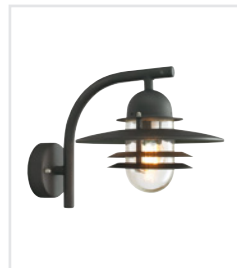

Oslo
Page 49