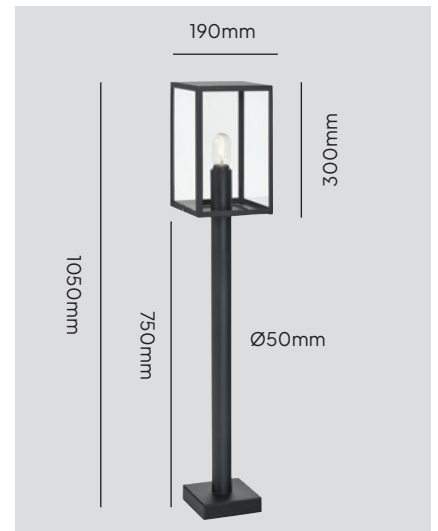

LOFOTEN-F2-BLK

2 lt Flush Ceiling Light
ART1945B

Max Wattage 2x 60WE27
Finish Black
IP Rating IP44
Warranty 3 years*

LOFOTEN4-BLK

LOFOTEN4-BLK

1 lt Pillar Post
ART1946B

Max Wattage 1x 60WE27
Finish Black
IP Rating IP44
Warranty 3 years*