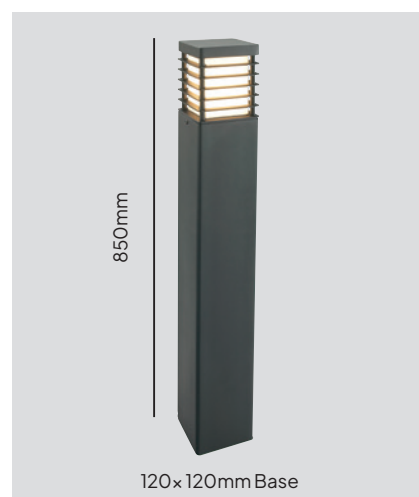

H-STAD-S-E27-BLK

1lt Small Bollard
ART 210B

Max Wattage1x 60WE27
FinishBlack
IP RatingIP65
Warranty5 years*

H-STAD-L-E27-BLK

H-STAD-S-E27-BLK

H-STAD-L-E27-BLK

1lt Large Bollard
ART 296B

Max Wattage1x 60WE27
FinishBlack
IP RatingIP65
Warranty5 years*