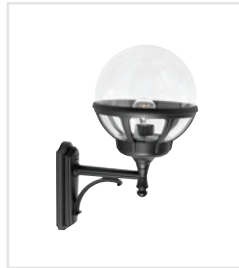

Wall

■ Listed A - Z

Bologna
Page 129