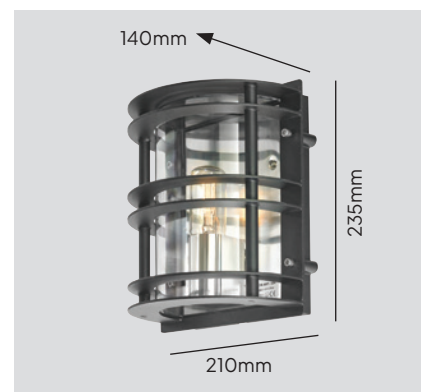

ST-FLU-E27-BLK-O

ST-FLU-E27-BLK-O

1 lt Flush Light
ART 220B

Max Wattage1x 60WE27
FinishBlack
IP RatingIP54
Warranty5 years*

ST-FLU-E27-BLK-C

ST-FLU-E27-BLK-C

1 lt Flush Light
ART 226B

Max Wattage1x 60WE27
FinishBlack
IP RatingIP54
Warranty5 years*