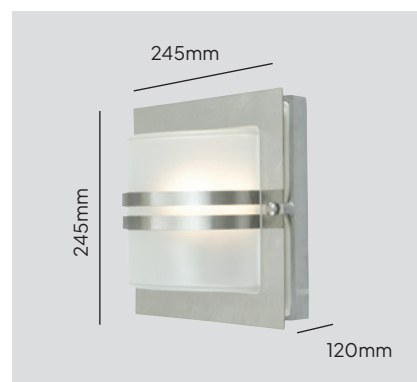

BERN-E27-S-S-F

1 lt Wall Lantern
ART 651ST

Max Wattage 1x 60WE27
Finish .....Stainless Steel
IP Rating IP54
Warranty .....10 years*