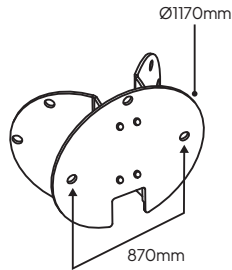

*See warranty details on page 133.

CORNER BRACKETS, ANCHOR KITS & CUSTOMISATION SERVICES

C-BKT4-BLACK

For Black wall models:

Bologna, Chelsea, Firenze, Turin & Valencia

C-BKT6-BLACK

For Black wall models:

Stockholm, Lund, Oslo & Vansbro