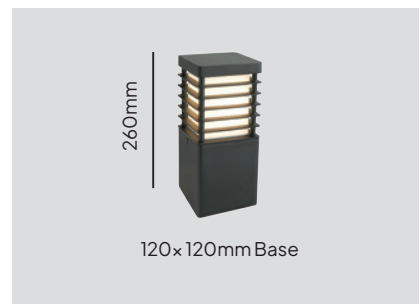

H-STAD-S-E27-BLK

1lt Small Bollard
ART 210B

Max Wattage1x 60WE27
FinishBlack
IP RatingIP65
Warranty5 years*

H-STAD-L-E27-BLK

H-STAD-S-E27-BLK

H-STAD-L-E27-BLK

1lt Large Bollard
ART 296B

Max Wattage1x 60WE27
FinishBlack
IP RatingIP65
Warranty5 years*