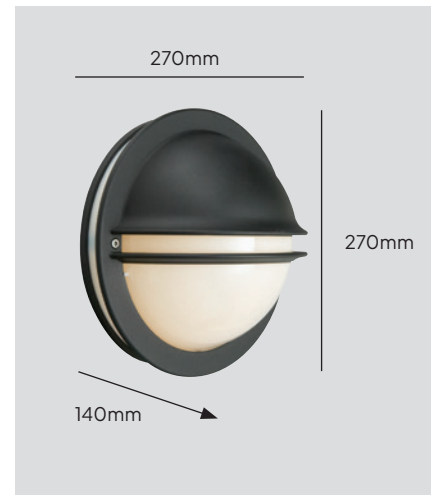

BERLIN-E27-BLK-O

1lt Wall Light
ART 611B

Max Wattage1x 60WE27

FinishBlack

IP RatingIP54

Warranty5 years*

BERLIN-E27-BLK-O

Product Eco-friendly