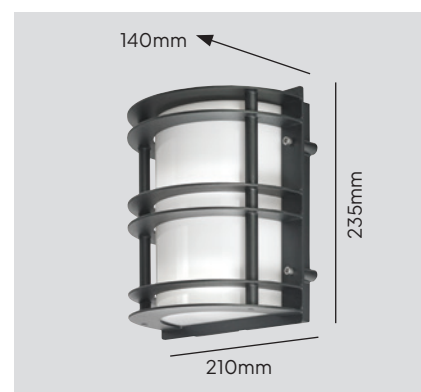

ST-FLU-E27-BLK-O

1 lt Flush Light
ART 220B

Max Wattage 1x 60WE27
Finish .....Black
IP Rating IP54
Warranty .....5 years*

ST-FLU-E27-BLK-C

ST-FLU-E27-BLK-C

1 lt Flush Light
ART 226B

Max Wattage 1x 60WE27
Finish .....Black
IP Rating IP54
Warranty .....5 years*