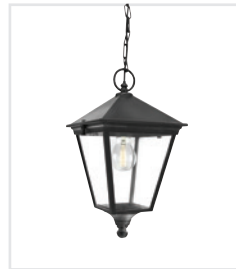

Turin
Page 107