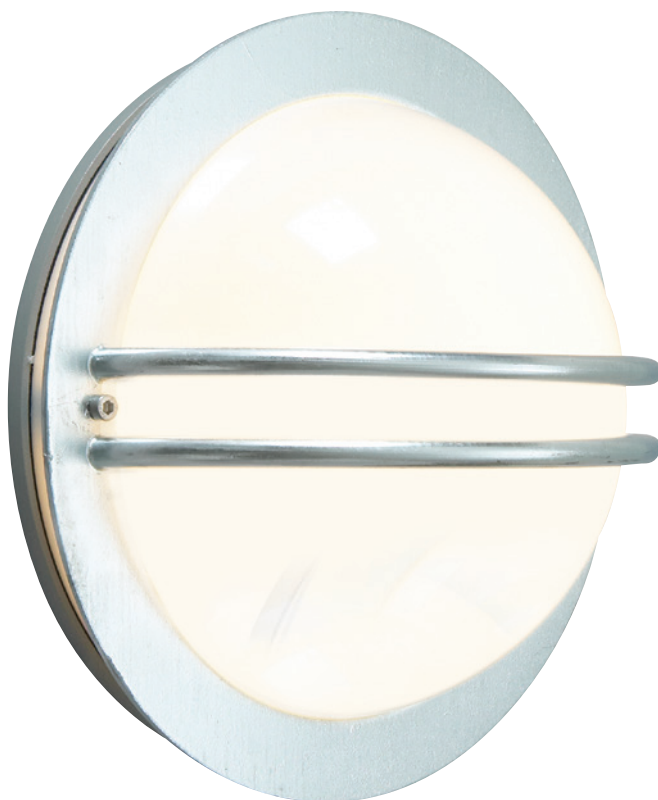

Bremen

- Galvanized steel front cover mounted on an aluminium backplate.
- Supplied with a UV stabilised, polycarbonate lens.

BREMEN-E27-GAL-O

1lt Wall Lantern
ART 631GA

Max Wattage 1x 60WE27
Finish .....Galvanized
IP Rating IP54
Warranty .....8 years*

BREMEN-E27-GAL-O