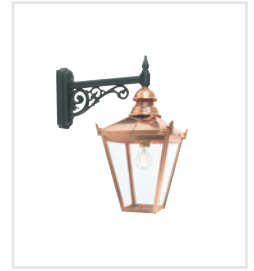

Chelsea
Page 85