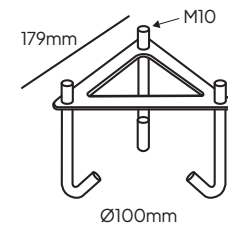

ANCHOR KIT (ART.405)

For models:

Stockholm & Oslo

CUSTOMISATION SERVICES

If you require a customised specification for any of the models featured in this catalogue, please enquire with your supplier to see if these can be possible from the factory. Please allow approximately four to six weeks for the delivery of any customised factory order products, although when simple changes are required these times can be much faster.

Services available include:

Additional standard factory colour paint finishes such as:

- BLACK - RAL 9005, White - RAL 9003, Aluminium - RAL 9006, Graphite - RAL 7016
- Other colour finishes by request.
- Alternative lens options other than those shown, may be available upon request eg; opal, clear or smoked.
- Alternative colour temperatures of integrated LED modules may be available upon request.
- Reinforced galvanized metal foot accessories are available from the factory if required.