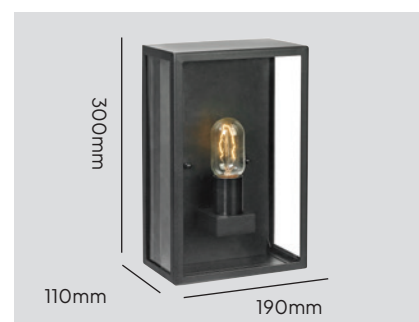

LOFOTEN8-BLK