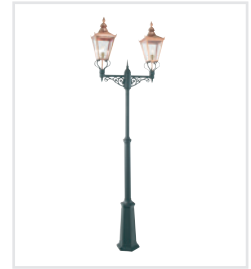

Chelsea
Page 93