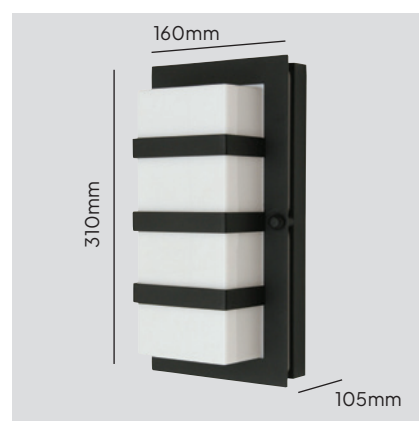

BODEN-E27-BLK-C