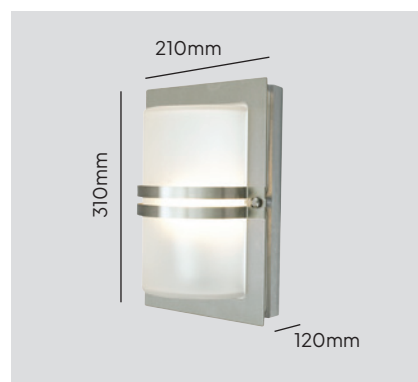

Luminaire suitable for extreme conditions

Energy under control

*See warranty details on page 133.

Basel

- Wallplate in aluminium. Front in stainless steel or powder coated galvanised steel.
- Clear safety glass.
- We use Marine Grade 316L stainless steel on BASEL-E27-S-S-F (to maintain, see page 133).