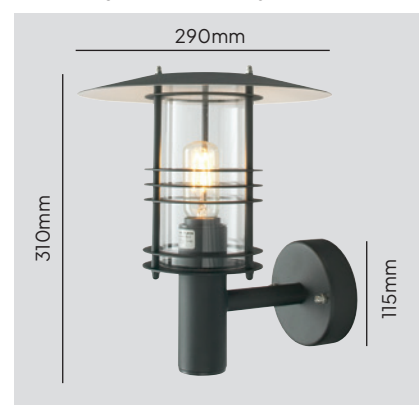

ST1-G-BLK

ST1-G-BLK

1 lt Grande Wall Lantern
ART 286B

Max Wattage1x 60WE27
FinishBlack
IP RatingIP54
Warranty5 years*

ST1-BLACK

ST1-BLACK

1 lt Wall Lantern
ART 280B

Max Wattage1x 60WE27
FinishBlack
IP RatingIP54
Warranty5 years*