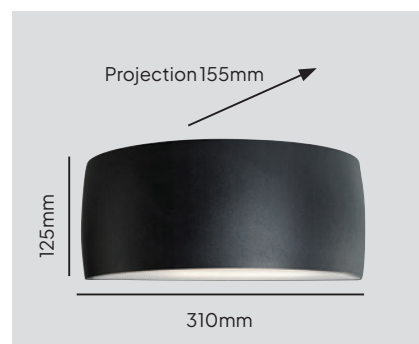

Vasa

- Powder coated cast aluminium.
- Supplied with UV stabilised, transparent polycarbonate lens.

VASA-E27-GRA

1 It Up & Down Wall Light
ART127GR

Max Wattage 1x 8WLED E27
Finish .....Graphite
IP Rating IP65
Warranty .....5 years*

VASA-E27-GRA