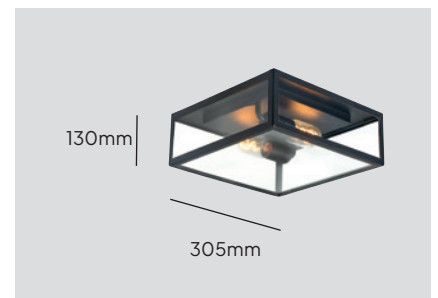

LOFOTEN4-BLK