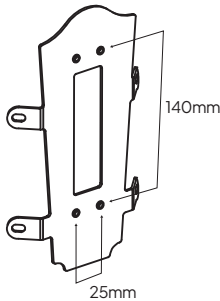

*See warranty details on page 133.

CORNER BRACKETS, ANCHOR KITS & CUSTOMISATION SERVICES

C-BKT4-BLACK

For Black wall models:

Bologna, Chelsea, Firenze, Turin & Valencia

C-BKT6-BLACK

For Black wall models:

Stockholm, Lund, Oslo & Vansbro