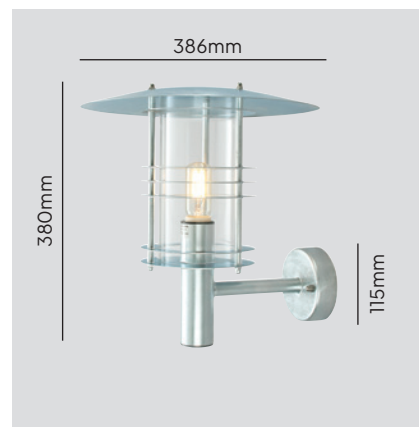

ST1-GALVANIZED

1lt Wall Lantern
ART280GA

Max Wattage 1x 60WE27
Finish .....Galvanized
IP Rating IP54
Warranty .....8 years*