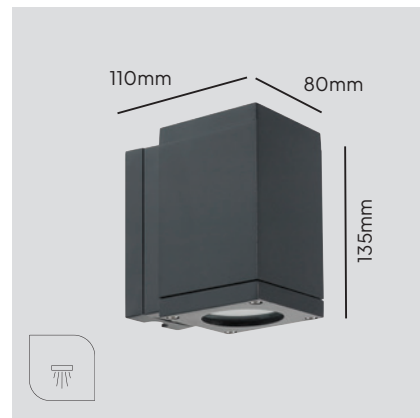

SANDVIK-LED2-GR

2 It Up & Down Wall Light
ART1730GR

Max Wattage 2x 8WLED GU10
Finish .....Graphite
IP Rating IP65
Warranty 5years*