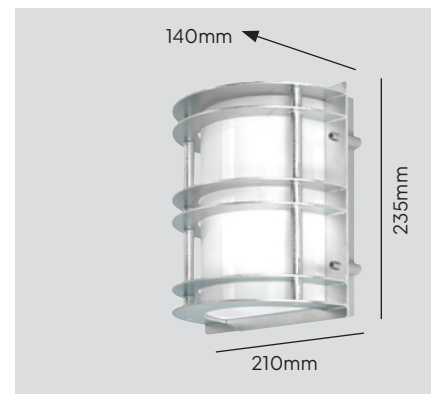

ST-FLU-E27-GAL-C

ST-FLU-E27-GAL-C

1lt Flush Light
ART 226GAL

Max Wattage 1x 60WE27
Finish .....Galvanized
IP Rating IP54
Warranty .....8 years*