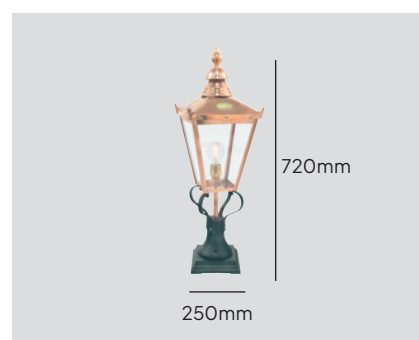

CS3-COPPER

1 lt Pedestal Lantern
ART 956CO

Max Wattage1x 60W E27
FinishCopper
IP RatingIP44
Warranty10 years (for Copper) 5 years (for Aluminium)*

CS3-COPPER

CSG3-COPPER

1 lt Grande Pedestal Lantern
ART 957CO