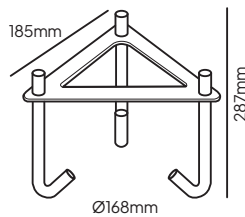

ANCHOR KIT (ART.305)

For models:

Chelsea, Bologna, Turin, Valencia, Como & Firenze