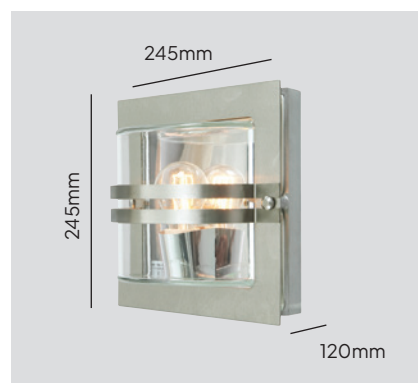

BERN-E27-BLK-C

BERN-E27-BLK-C

1 lt Wall Lantern

ART 650B

Max Wattage 1x 60WE27
Finish ..... Black
IP Rating IP54
Warranty ..... 5 years*