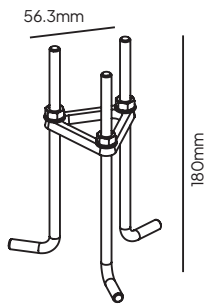

C-BKT8-GAL

For Galvanised wall models:

Stockholm, Lund & Vansbro

ANCHOR KIT (ART.205)

For models:

Halmstad, Stockholm, Alta & Scandinavian wood bollards

ANCHOR KIT (ART.305)

For models: