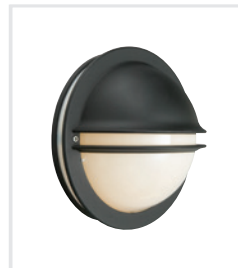

Berlin
Page 55