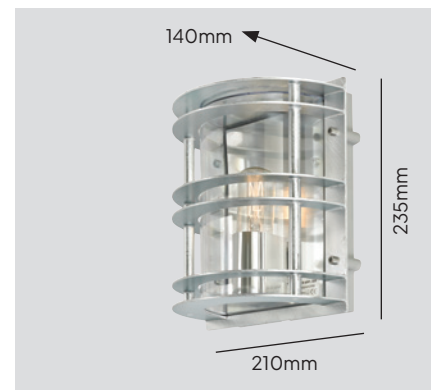

ST-FLU-E27-GAL-O

ST-FLU-E27-GAL-O

1lt Flush Light
ART 220GAL

Max Wattage1x 60WE27
FinishGalvanized
IP RatingIP54
Warranty8 years*

ST-FLU-E27-GAL-C

ST-FLU-E27-GAL-C

1lt Flush Light
ART 226GAL

Max Wattage1x 60WE27
FinishGalvanized
IP RatingIP54
Warranty8 years*