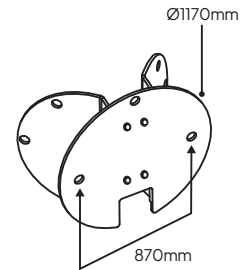

C-BKT8-GAL

For Galvanised wall models:

Stockholm, Lund & Vansbro