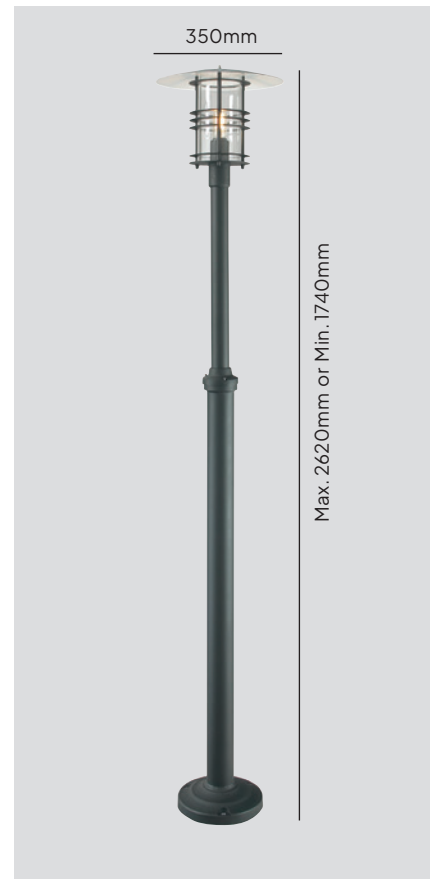

Product Eco-friendly

Luminaire suitable for extreme conditions

Double corrosion protection (galvanising+powder coating)

Energy under control

*See warranty details on page 133. **For anchoring support details, see page 132.