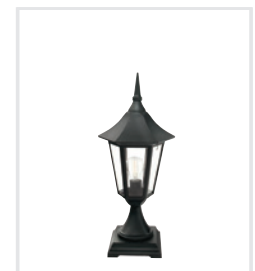

Valencia
Page 117

*See warranty details on page 133.