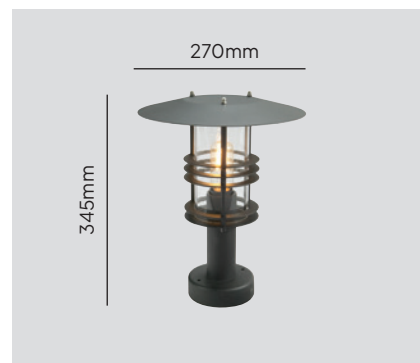

Product Eco-friendly

Luminaire suitable for extreme conditions

Double corrosion protection (galvanising+powder coating)

Energy under control

*See warranty details on page 133.