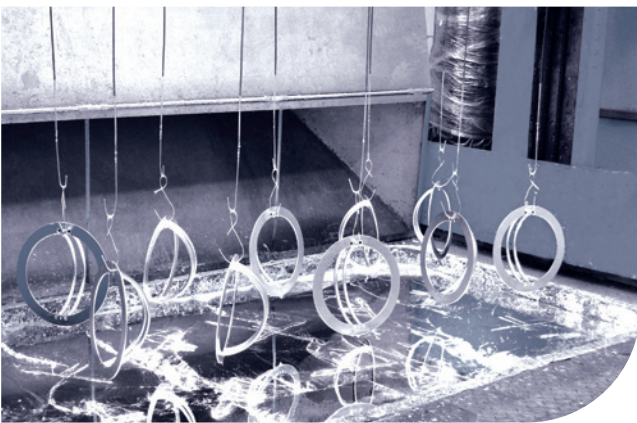

Opening the first production hall (1998)

Hot-dip galvanizing plant (2003)

Die casting and tool shop (2011)

New warehouse and assembly (2015)

Built to last Manufacturing Integrity

Helped by over 200 skilled engineers and technicians in more than 15,000 square meters of facility, the vertically integrated manufacturing process is undertaken with superior quality as its primary focus. Starting from using the right raw materials, components and fasteners, the whole life cycle within the factory facility is driven to deliver the highest standards of quality for every item coming off the production line.

High pressure die-casting

The products made from die-cast aluminium are cast in one of the most technically capable foundries in Europe. With four semi-robot operated die-casting machines, the ability to control casting quality is essential, resulting in the best possible final products.

Hot dip galvanising

Many of the products are manufactured using high grade steel as the base material. These steel components are then galvanised by skilled technicians, operating a hot-dip galvanising plant for carefully controlled and consistent results. Galvanised steel based products are commonly chosen for coastal applications as they are capable of surviving in the harshest of climates.