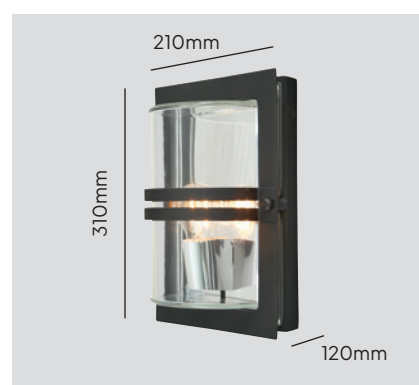

BASEL-E27-S-S-C

1 lt Wall Lantern
ART 660ST

Max Wattage 1x 60W E27
Finish .....Stainless Steel
IP Rating IP54
Warranty .....10 years*