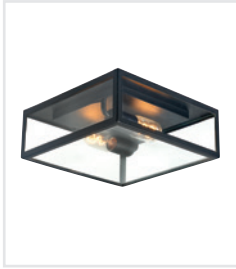

Lofoten
Page 67