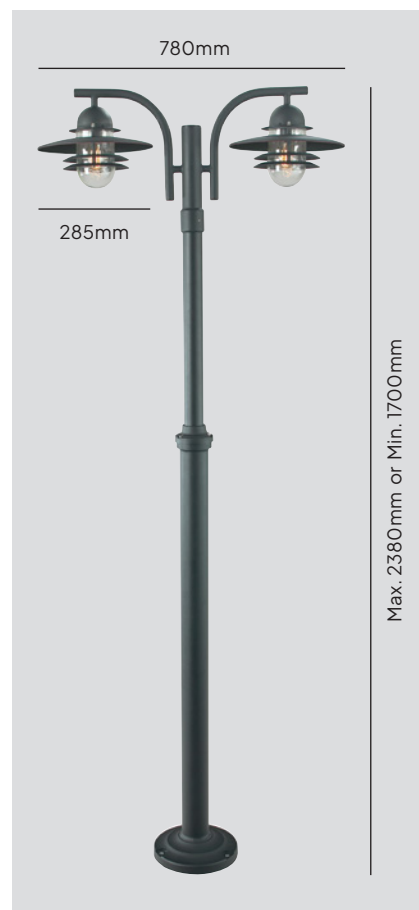

OS6-BLACK-C

2 lt Lamp Post
ART 242B

Max Wattage 2x 60WE27

Finish Black

IP Rating IP55

Warranty 5 years*

OS6-BLACK-C

Max. 2380mm or Min. 1700mm