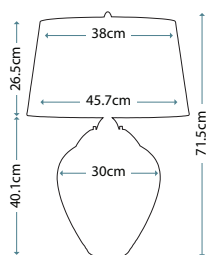

Max. Wattage: 1 x 60W E27 + 1 x 7W LED GU10 (GU10 supplied)

These table lamps have independent light sources for the shades and bases

QN-SAMARA-TL-CLR

QN-SAMARA-TL-LRG-CLR

SAMARA

QN-SAMARA-TL-CLR

Small wavy texture blown clear glass table lamp and Polished Nickel metalwork. Fitted with a 4-way switch to light both the shade and base. Complete with a Chateau duck egg faux silk shade (Ref: LSUK003).