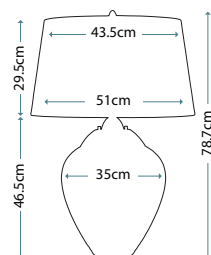

SAMARA LARGE

QN-SAMARA-TL-LRG-CLR

Large wavy texture blown clear glass table lamp and Polished Nickel metalwork. Fitted with a 4-way switch to light both the shade and base. Complete with a Chateau duck egg faux silk shade (Ref: LSUK046).

Max. Wattage: 1 x 60W E27 + 1 x 7W LED GU10 (GU10 supplied)