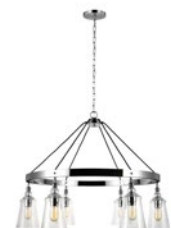

LORAS
Chrome
p170