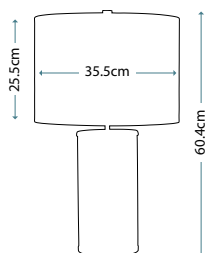

RENO

QN-RENO-SMOKE-PN

Blown glass table lamp with a prismatic texture and Smoked tint. Completed with crisp Polished Nickel details and a Whale grey faux silk shade with silver metallic inner (Ref: LSUK017).

Max. Wattage: 1 x 60W E27