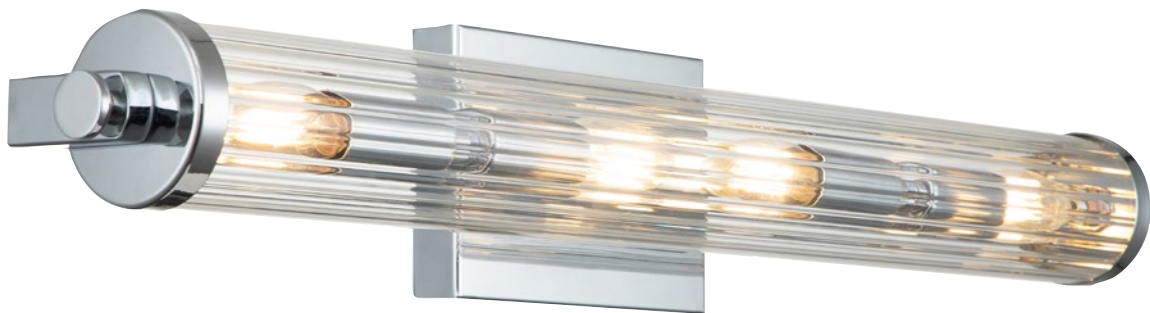

QN-AZORES4-PC

Code	Description	Height	Width/Dia.	Depth	Finish	Max. Wattage	IP Rating
QN-AZORES2-PC	2lt Wall Light	115mm	407mm	115mm	Polished Chrome	2 x 40W E14	IP44
QN-AZORES4-PC	4lt Wall Light	115mm	691mm	115mm	Polished Chrome	4 x 40W E14	IP44