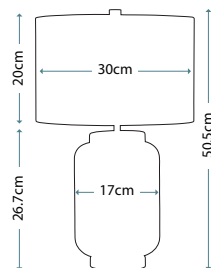

SOLA

QN-SOLA-TL-S

Small elegant diamond patterned mouth-blown glass base. Complete with a Titanium silver faux silk shade (Ref: LSUK041). N.B. Only the shade is lit on this compact model.

Max. Wattage: 1 x 60W E27