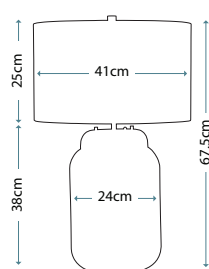

SOLA

QN-SOLA-TL-L-BLU

Large elegant diamond patterned mouth-blown glass base. Fitted with a 4-way switch to light both the shade and base separately. Complete with a Breton faux silk shade (Ref: LSUK062).

Max. Wattage: 1 x 60W E27 + 1 x 7W LED GU10 (GU10 supplied)