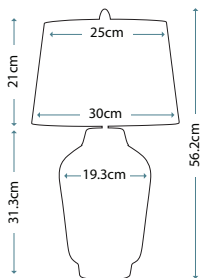

BEXLEY

QN-BEXLEY-TL-WPN

Compact Satin White ceramic base with Polished Nickel metalwork. Complete with Light Ivory faux silk tapered shade with silver laminate inner (Ref: LSUK037).

Max. Wattage: 1 x 60W E27