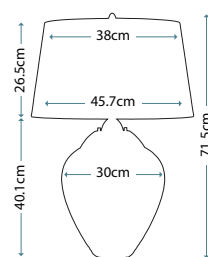

SAMARA

QN-SAMARA-TL-PLM

Small wavy texture blown glass table lamp with a Plum tint and Polished Nickel metalwork. Fitted with a 4-way switch to light both the shade and base. Complete with a Titanium silver faux silk shade (Ref: LSUK004).

Max. Wattage: 1 x 60W E27 + 1 x 7W LED GU10 (GU10 supplied)