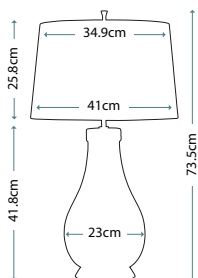

HAVERING

QN-HAVERING-TL

Azure-turquoise ceramic base with crackle gold glaze top and Aged Brass plinth. Complete with a Shale Green faux silk tapered shade with gold laminate inner (Ref: LSUK033).

Max. Wattage: 1 x 60W E27