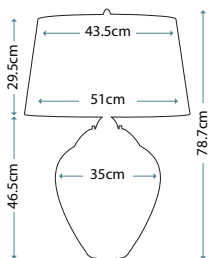

SAMARA LARGE

QN-SAMARA-TL-LRG-SLM

Large wavy texture blown glass table lamp with a Salmon tint and Polished Nickel metalwork. Fitted with a 4-way switch to light both the shade and base. Complete with a Scallop taupe faux silk shade (Ref: LSUK044).

Max. Wattage: 1 x 60W E27 + 1 x 7W LED GU10 (GU10 supplied)