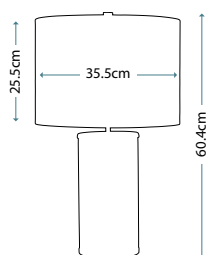

Max. Wattage: 1 x 60W E27

Model shown: QN-RENO-GREEN-PN

Model shown: QN-RENO-SMOKE-AB

QN-RENO-GREEN-AB

QN-RENO-SMOKE-AB

RENO

QN-RENO-GREEN-AB

Blown glass table lamp with a prismatic texture and Green tint. Completed with Aged Brass details and an Origami cream faux silk shade with gold metallic inner (Ref: LSUK014).