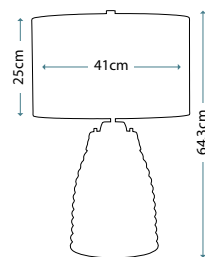

MILNE

QN-MILNE-TL-GREY

Undulating blown clear glass table lamp fitted with Polished Nickel metalwork. Features a 4-way switch to light both the shade and base. Complete with a Fog grey textured satin shade hand-crafted in the UK (Ref: LSUK020).

Max. Wattage: 1 x 60W E27 + 1 x 7W LED GU10 (GU10 supplied)