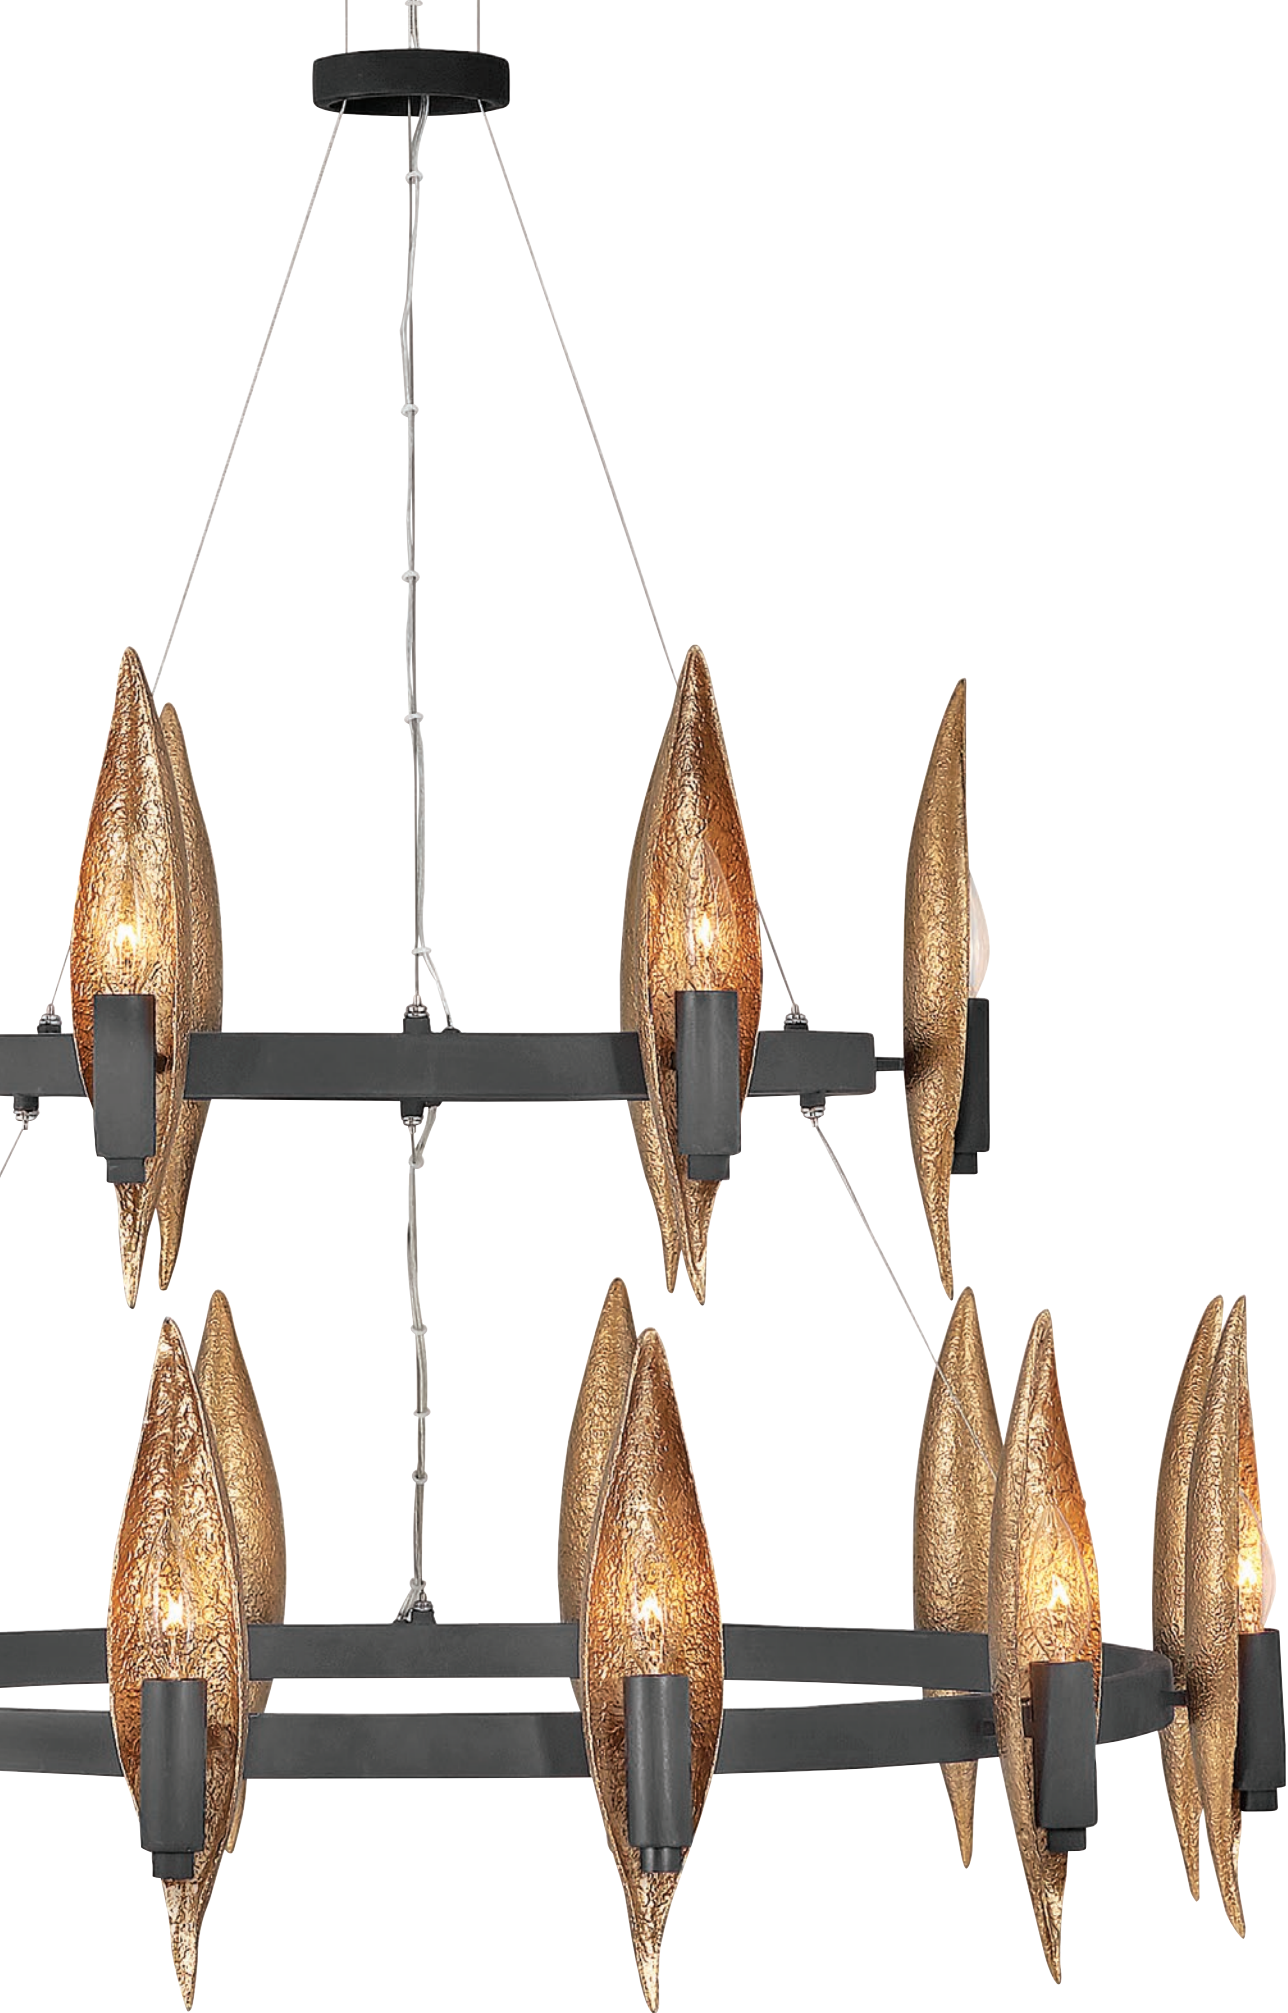

Model: QN-STYX-LED-W-BG

WILLOW

Gleaming organic, traditional elegance, Willow's slender cast pods feature Carbon Black enhanced with a crisp Deluxe Gold finish. Balance is achieved with its luminous bulbs nestled in front, allowing this coniferous design to shine luxe light in stylish interiors.