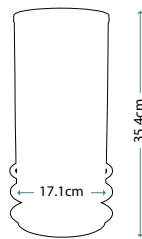

Max. Wattage: 1 x 9W LED GX53 (included)

ARNO

QN-ARNO-GREEN-AB

Blown glass obelisk table lamp with a prismatic texture and Green tint. The light source is cleverly hidden in the base with fine metal detailing in Aged Brass.