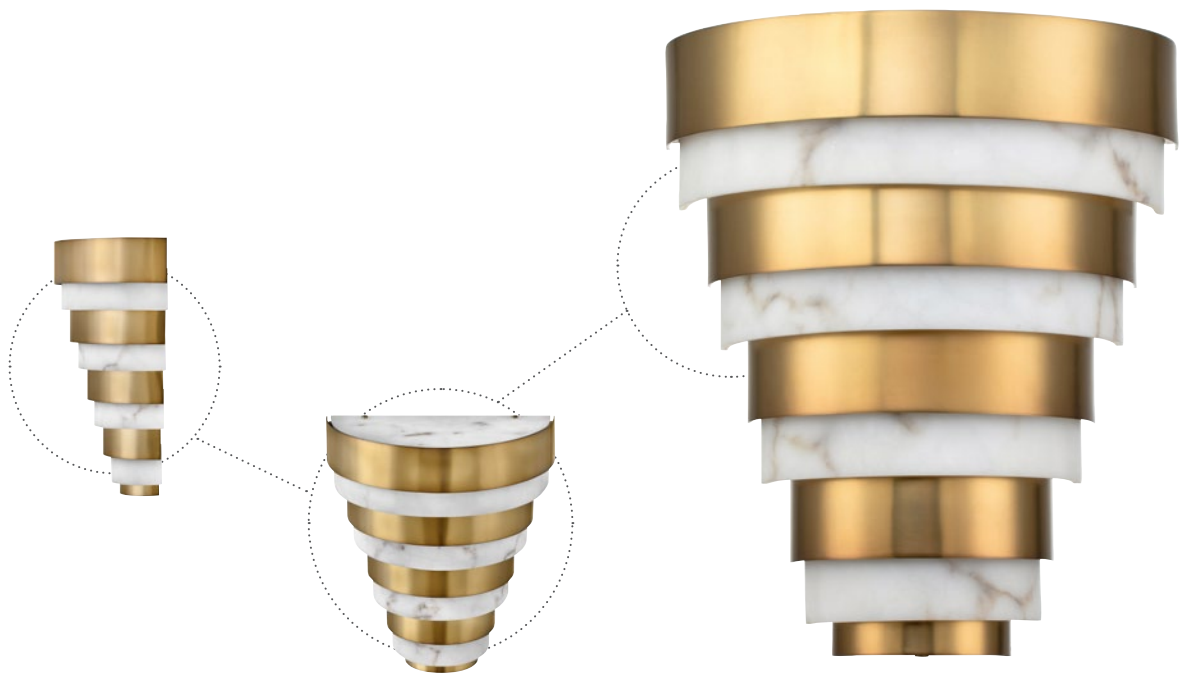

ECHELON

- » **FINISH:** Heritage Brass
- » **MATERIALS:** Steel, Faux Alabaster

- » Classic style of art deco
- » A multi tier style mixes gleaming Heritage Brass with Faux Alabaster

RETRO MODERN

QN-ECHELON-8P

ECHELON

- » **FINISH:** Heritage Brass
- » **MATERIALS:** Steel, Faux Alabaster

- » Classic style of art deco
- » A multi tier style mixes gleaming Heritage Brass with Faux Alabaster

RETRO MODERN

QN-ECHELON-4P

Code	Description	Height	Width/Dia.	Min. Drop	Max. Drop	Finish	Max. Wattage
QN-ECHELON-4P	4lt Pendant	674mm	Ø455mm	892mm	1502mm*	Heritage Brass	4 x 40W E14

* Supplied with 2 x 305mm & 1 x 152mm rods.

QN-ECHELON-SF

Model: QN-SKYE-1P

SKYE

Mesmerisingly asymmetrical with a mid-century modern flair, Skye showcases a cluster of clear, open globes, each encircled with a slender brass ring. Each opening is off center and the globes fall to different lengths, with Heritage Brass details pulling the look together perfectly. Adjustments are easily made with the cinching ring, also finished in Heritage Brass.