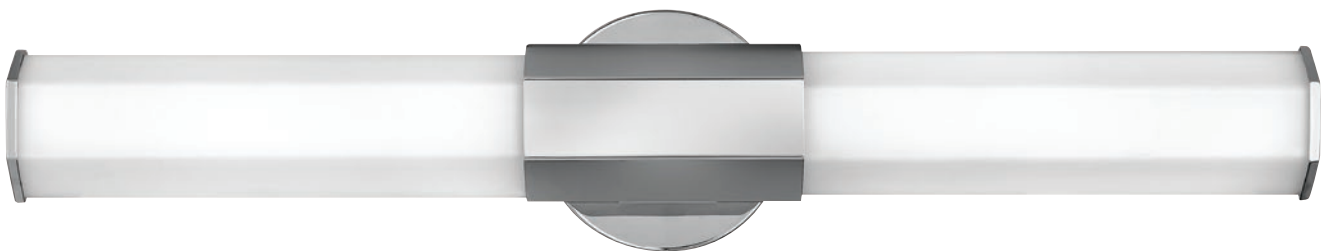

QN-FACET-LED2-PC-BATH

Code	Description	Height	Width/Dia.	Depth	Finish	Max. Wattage	IP Rating
QN-FACET-LED1-PC-BATH	Single LED Wall Light	356mm	127mm	105mm	Polished Chrome	12W Integrated LED (1080lm) 3000k	IP44
QN-FACET-LED2-PC-BATH	Dual LED Wall Light	659mm	127mm	105mm	Polished Chrome	2 x 12W Integrated LED (2160lm) 3000k	IP44