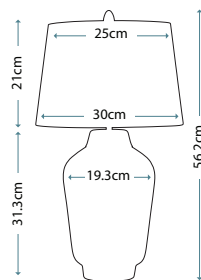

BEXLEY

QN-BEXLEY-TL-BKPN

Compact Satin Black ceramic base with Polished Nickel metalwork. Complete with Black faux silk tapered shade with silver laminate inner (Ref: LSUK039).

Max. Wattage: 1 x 60W E27