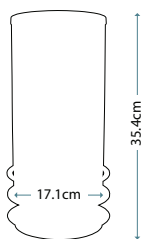

ARNO

QN-ARNO-SMOKE-AB

Blown glass obelisk table lamp with a prismatic texture and Smoked tint. The light source is cleverly hidden in the base with fine metal detailing in Aged Brass.

Max. Wattage: 1 x 9W LED GX53 (included)