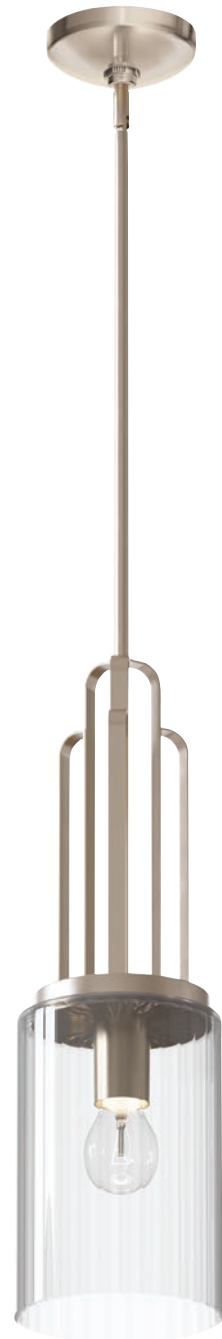

QN-KIMROSE-MP-PN

Code	Description	Height	Width/Dia.	Min. Drop	Max. Drop	Finish	Max. Wattage
QN-KIMROSE-MP-PN	1lt Mini Pendant	593mm	Ø178mm	698mm	1765mm*	Polished Nickel	1 x 60W E27
QN-KIMROSE6-PN	6lt Chandelier	526mm	Ø686mm	631mm	1698mm*	Polished Nickel	6 x 40W E14

*Supplied with 1 x 152mm & 3 x 305mm rods