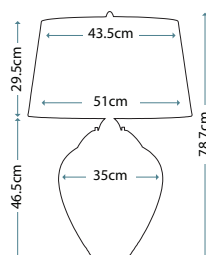

SAMARA LARGE

QN-SAMARA-TL-LRG-SMK

Large wavy texture blown glass table lamp with a Smoked tint and Polished Nickel metalwork. Fitted with a 4-way switch to light both the shade and base. Complete with a Hepplewhite light grey faux silk shade (Ref: LSUK045).

Max. Wattage: 1 x 60W E27 + 1 x 7W LED GU10 (GU10 supplied)