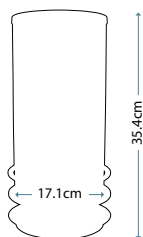

Max. Wattage: 1 x 9W LED GX53 (included)

Model shown: QN-ARNO-GREEN-AB

Model shown: QN-ARNO-SMOKE-PN

QN-ARNO-GREEN-PN

QN-ARNO-SMOKE-PN

ARNO

QN-ARNO-GREEN-PN

Blown glass obelisk table lamp with a prismatic texture and Green tint. The light source is hidden in the base with fine metal detailing in Polished Nickel.