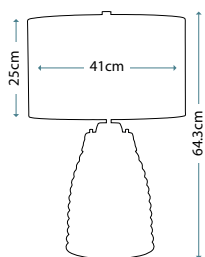

MILNE

QN-MILNE-TL-TEAL

Undulating blown clear glass table lamp fitted with Polished Nickel metalwork. Features a 4-way switch to light both the shade and base. Complete with a Teal textured satin shade hand-crafted in the UK (Ref: LSUK018).

Max. Wattage: 1 x 60W E27 + 1 x 7W LED GU10 (GU10 supplied)