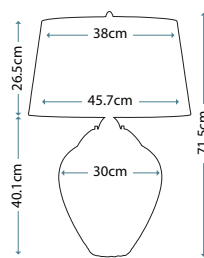

SAMARA

QN-SAMARA-TL-SLM

Small wavy texture blown glass table lamp with a Salmon tint and Polished Nickel metalwork. Fitted with a 4-way switch to light both the shade and base. Complete with a Scallop taupe faux silk shade (Ref: LSUK001).

Max. Wattage: 1 x 60W E27 + 1 x 7W LED GU10 (GU10 supplied)