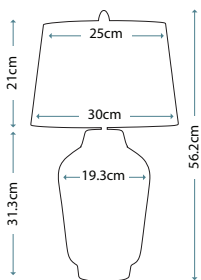

Max. Wattage: 1 x 60W E27

Model shown: QN-BEXLEY-TL-WBB

Model shown: QN-BEXLEY-TL-BKPN

QN-BEXLEY-TL-BKBB

QN-BEXLEY-TL-BKPN

BEXLEY

QN-BEXLEY-TL-BKBB

Compact Satin Black ceramic base with Brushed Brass metalwork. Complete with Black faux silk tapered shade with gold laminate inner (Ref: LSUK040).