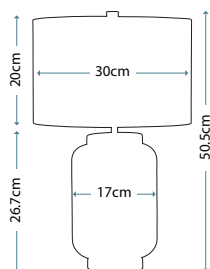

Max. Wattage: 1 x 60W E27

Model shown: QN-SOLA-TL-L

Model shown: QN-SOLA-TL-L-BLU

QN-SOLA-TL-S-BLU

QN-SOLA-TL-L-BLU

**SOLA**

QN-SOLA-TL-S-BLU

Small elegant diamond patterned mouth-blown glass base. Complete with a Breton faux silk shade (Ref: LSUK061). N.B. Only the shade is lit on this compact model.