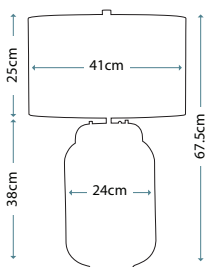

SOLA

QN-SOLA-TL-L

Large elegant diamond patterned mouth-blown glass base. Fitted with a 4-way switch to light both the shade and base separately. Complete with a Titanium silver faux silk shade (Ref: LSUK042).

Max. Wattage: 1 x 60W E27 + 1 x 7W LED GU10 (GU10 supplied)