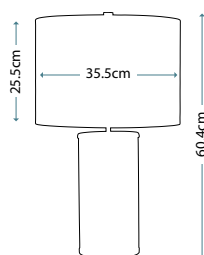

RENO

QN-RENO-SMOKE-AB

Blown glass table lamp with a prismatic texture and Smoked tint. Completed with Aged Brass details and a Whale grey faux silk shade with gold metallic inner (Ref: LSUK015).

Max. Wattage: 1 x 60W E27