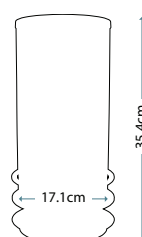

ARNO

QN-ARNO-SMOKE-PN

Blown glass obelisk table lamp with a prismatic texture and Smoked tint. The light source is hidden in the base with fine metal detailing in Polished Nickel.

Max. Wattage: 1 x 9W LED GX53 (included)