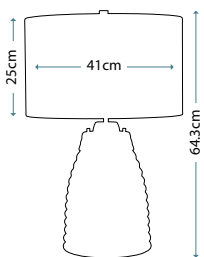

MILNE

QN-MILNE-TL-AUB

Undulating blown clear glass table lamp fitted with Polished Nickel metalwork. Features a 4-way switch to light both the shade and base. Complete with an Aubergine textured satin shade hand-crafted in the UK (Ref: LSUK019).

Max. Wattage: 1 x 60W E27 + 1 x 7W LED GU10 (GU10 supplied)