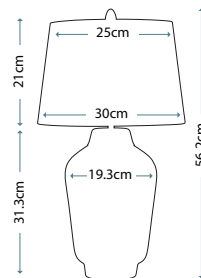

BEXLEY

QN-BEXLEY-TL-WBB

Compact Satin White ceramic base with Brushed Brass metalwork. Complete with Light Ivory faux silk tapered shade with gold laminate inner (Ref: LSUK038).

Max. Wattage: 1 x 60W E27