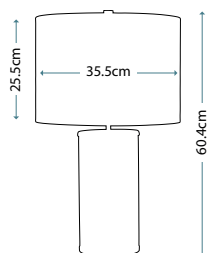

RENO

QN-RENO-GREEN-PN

Blown glass table lamp with a prismatic texture and Green tint. Completed with crisp Polished Nickel details and an Origami cream faux silk shade with silver metallic inner (Ref: LSUK016).

Max. Wattage: 1 x 60W E27