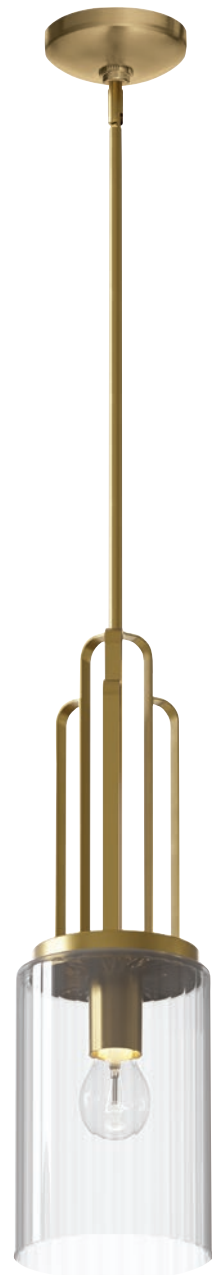

QN-KIMROSE-MP-BNB

Code	Description	Height	Width/Dia.	Min. Drop	Max. Drop	Finish	Max. Wattage
QN-KIMROSE-MP-BNB	1lt Mini Pendant	593mm	Ø178mm	698mm	1765mm*	Brushed Natural Brass	1 x 60W E27
QN-KIMROSE6-BNB	6lt Chandelier	526mm	Ø686mm	631mm	1698mm*	Brushed Natural Brass	6 x 40W E14

* Supplied with 1 x 152mm & 3 x 305mm rods