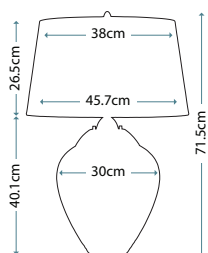

Max. Wattage: 1 x 60W E27 + 1 x 7W LED GU10 (GU10 supplied)

These table lamps have independent light sources for the shades and bases

QN-SAMARA-TL-BLU

QN-SAMARA-TL-LRG-BLU

SAMARA

QN-SAMARA-TL-BLU

Small wavy texture blown glass table lamp with a Light Blue tint and Polished Nickel metalwork. Fitted with a 4-way switch to light both the shade and base. Complete with a Scallop taupe faux silk shade (Ref: LSUK001).