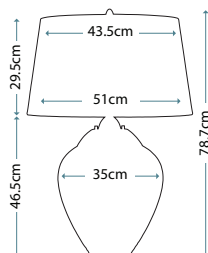

SAMARA LARGE

QN-SAMARA-TL-LRG-BLU

Large wavy texture blown glass table lamp with a Light Blue tint and Polished Nickel metalwork. Fitted with a 4-way switch to light both the shade and base. Complete with a Scallop taupe faux silk shade (Ref: LSUK044).

Max. Wattage: 1 x 60W E27 + 1 x 7W LED GU10 (GU10 supplied)