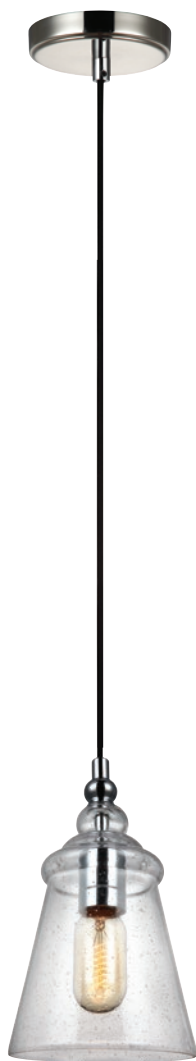

QN-LORAS-1MP