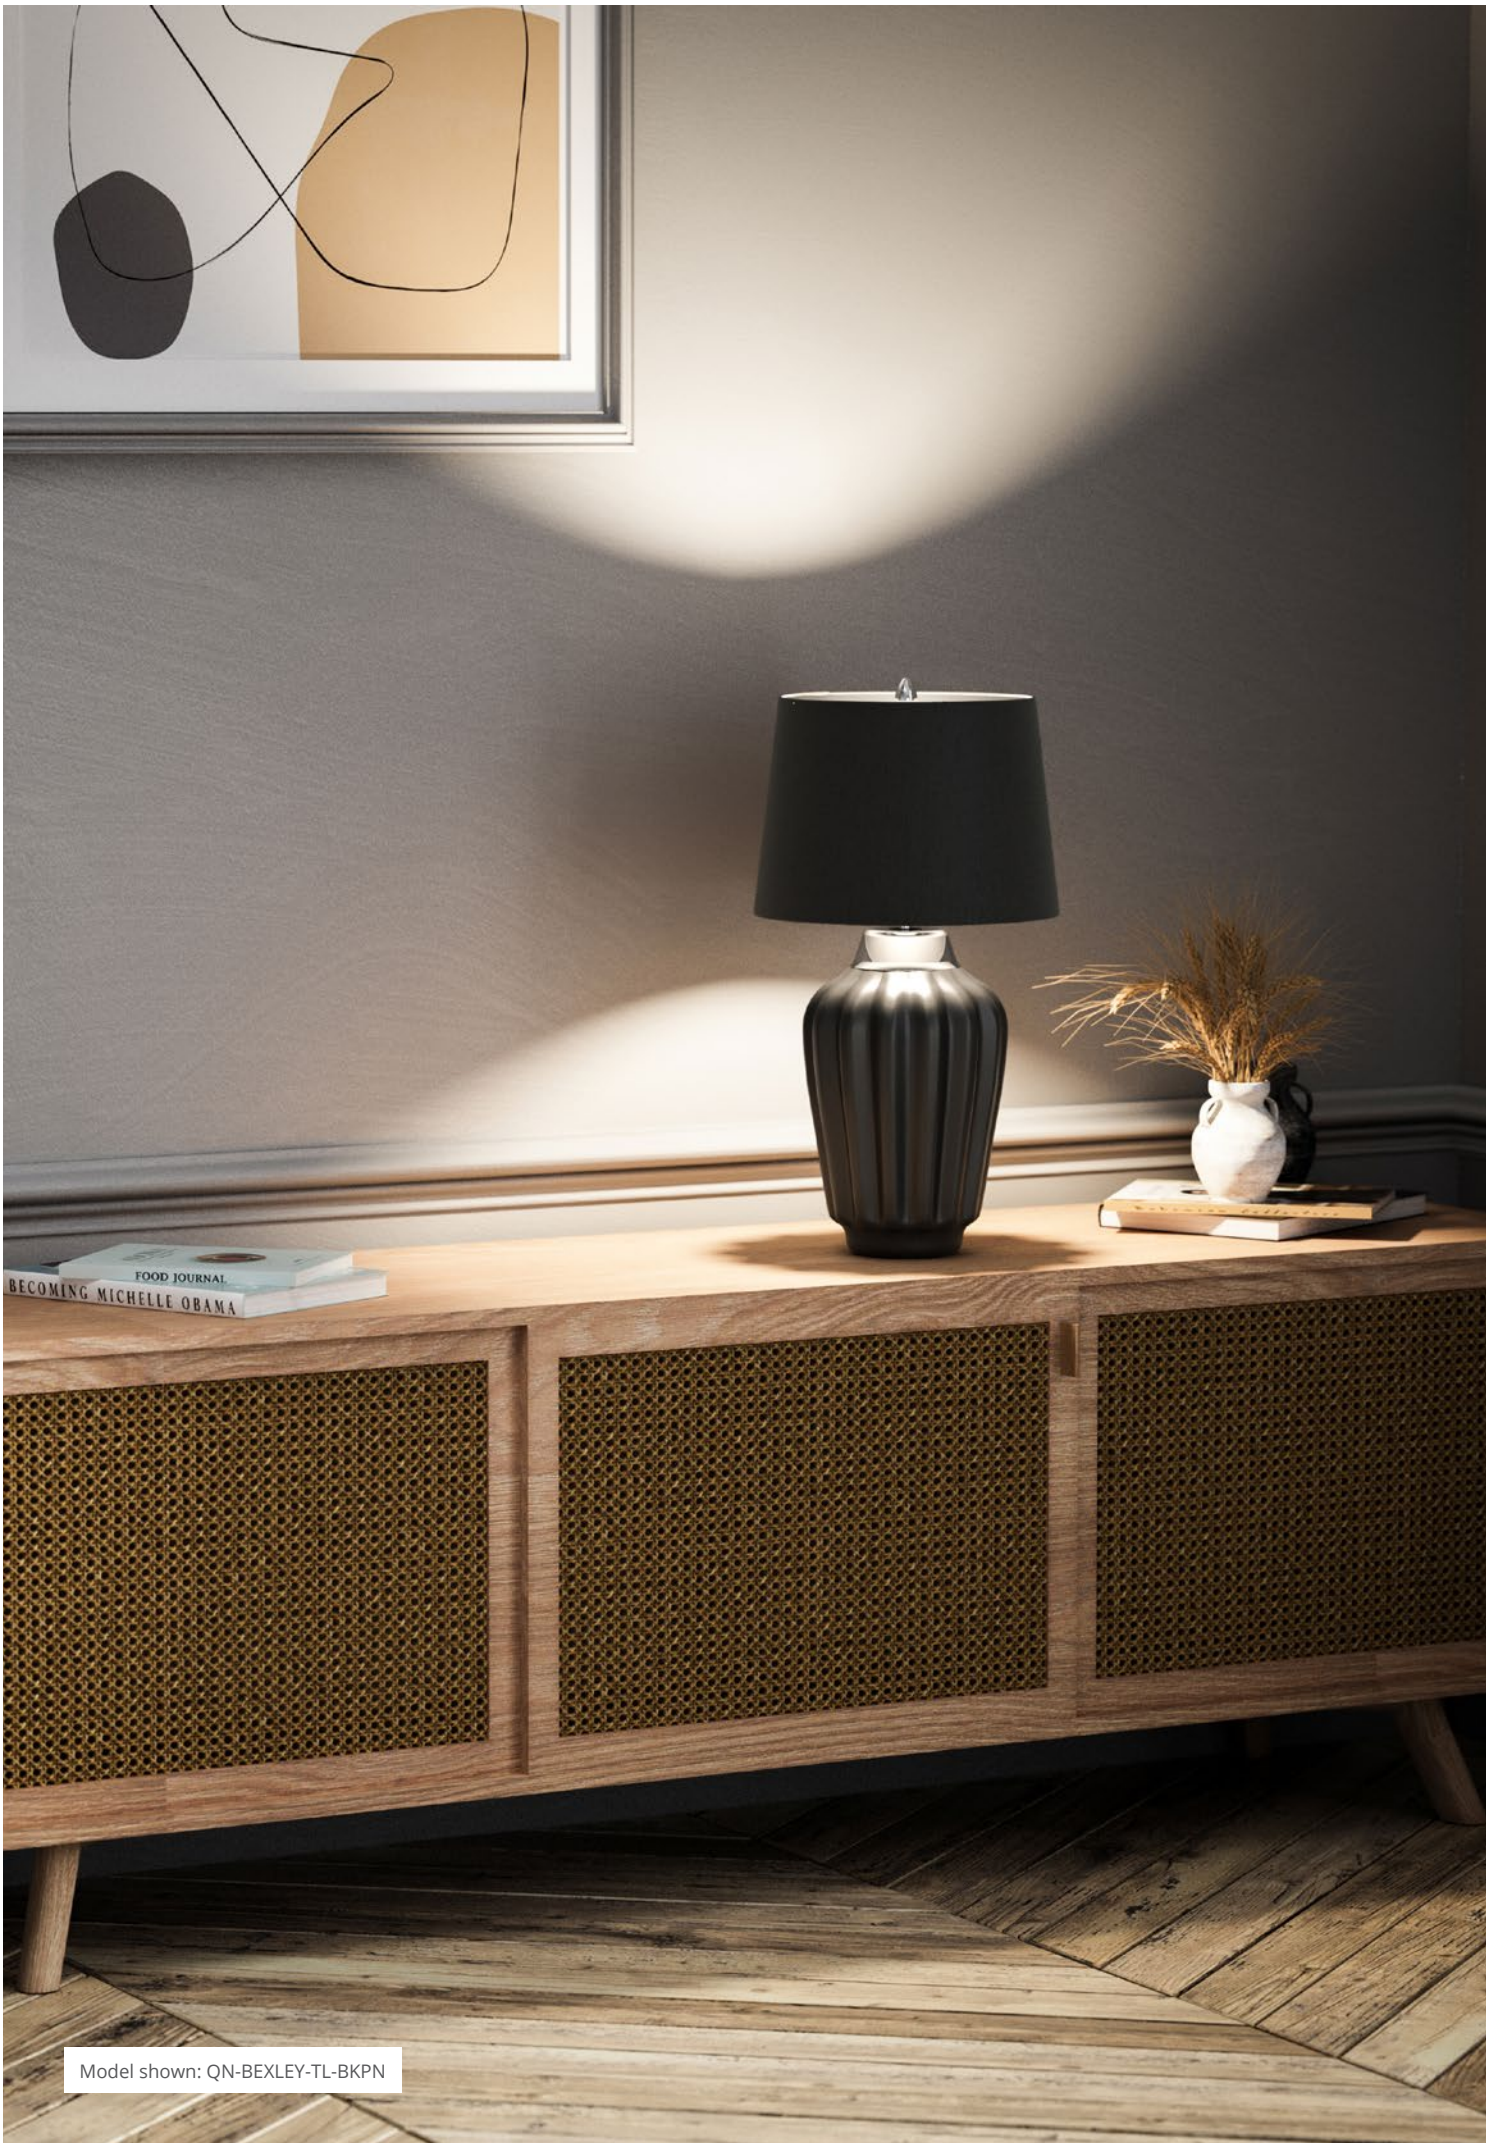

Model shown: QN-BEXLEY-TL-BKPN