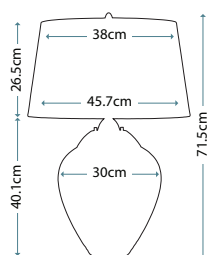

SAMARA

QN-SAMARA-TL-SMK

Small wavy texture blown glass table lamp with a Smoked tint and Polished Nickel metalwork. Fitted with a 4-way switch to light both the shade and base. Complete with a Hepplewhite light grey faux silk shade (Ref: LSUK002).

Max. Wattage: 1 x 60W E27 + 1 x 7W LED GU10 (GU10 supplied)