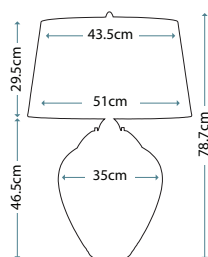

SAMARA LARGE

QN-SAMARA-TL-LRG-PLM

Large wavy texture blown glass table lamp with a Plum tint and Polished Nickel metalwork. Fitted with a 4-way switch to light both the shade and base. Complete with a Titanium silver faux silk shade (Ref: LSUK043).

Max. Wattage: 1 x 60W E27 + 1 x 7W LED GU10 (GU10 supplied)