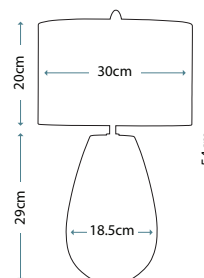

HARROW

QN-HARROW-TL

Fine texture combines with smooth finish on this unique silver base. Complete with a Hepplewhite light grey faux silk shade (Ref: LSUK034).

Max. Wattage: 1 x 60W E27