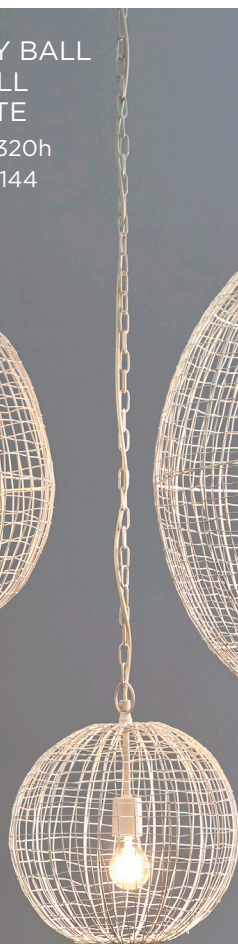

LOBSTER
WHITE
700ø 400h
ZAF11150

CRAY DOME
WHITE
850ø 380h
ZAF11147

CRAY BALL
MEDIUM
WHITE
500ø 600h
ZAF11145

CRAY BALL
SMALL
WHITE
310ø 320h
ZAF11144

CRAY BALL
LARGE
WHITE
780ø 780h
ZAF11146

CRAY POT
SMALL
WHITE
260ø 520h
ZAF11148

CRAY POT
LARGE
WHITE
420ø 780h
ZAF11149

CRAY
LARGE
RUST
420ø 780h
ZAF10321

CRAY
SMALL
RUST
260ø 520h
ZAF10322

LOBSTER
RUST
700ø 400h
ZAF10323

CRAY BALL
MEDIUM
RUST
500ø 600h
ZAF10320

CRAY DOME
RUST
850ø 380h
ZAF11137

CRAY BALL
SMALL
RUST
310ø 320h
ZAF11136

CRAY BALL
LARGE
RUST
780ø 780h
ZAF11135

CRAY DOME
BLACK
330h 850ø
ZAF11217

CRAY BALL
LARGE
BLACK
780ø 780ø
ZAF11214

CRAY BALL
SMALL
BLACK
350ø 320ø
ZAF11216

LOBSTER
BLACK
700ø 300h
ZAF11220