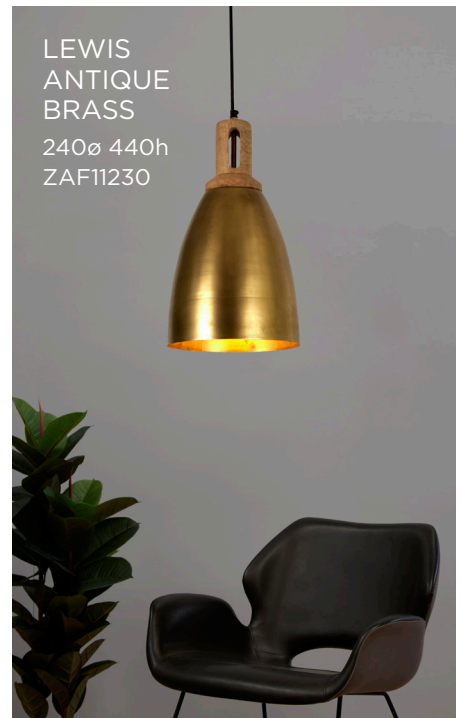

ZETLAND LARGE
ANTIQUE BLACK
690ø 300h
ZAF10252BK

ZETLAND LARGE
OLD WHITE
690ø 300h
ZAF10252WH

ZETLAND
OLD BLACK
540ø 260h
ZAF10097BK

ZETLAND
OLD WHITE
540ø 260h
ZAF10097WH

RIVA DISH
BRASS

770ø 440h
ZAF12085