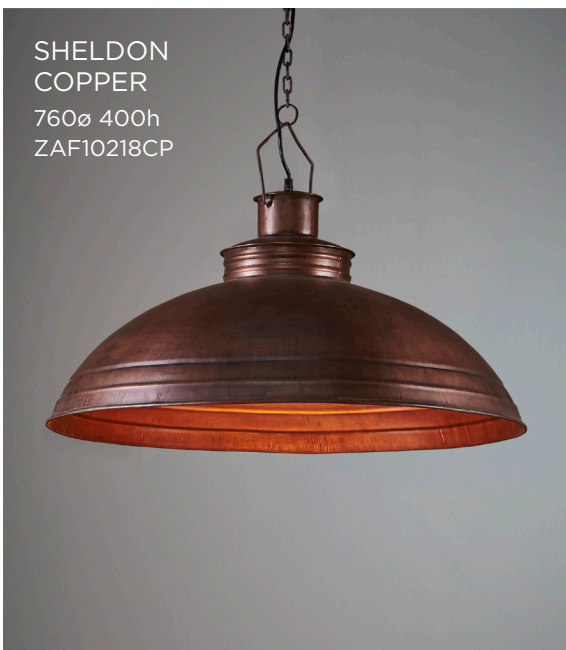

CRAY POT
SMALL
BLACK
270ø 450h
ZAF11219

CRAY POT
LARGE
BLACK
450ø 700h
ZAF11218

CRAY BALL
MEDIUM
BLACK
300ø 530h
ZAF11215

SHELDON
WHITE
760ø 400h
ZAF10416

SHELDON
COPPER
760ø 400h
ZAF10218CP

SHELDON
BRASS
760ø 400h
ZAF10218BR