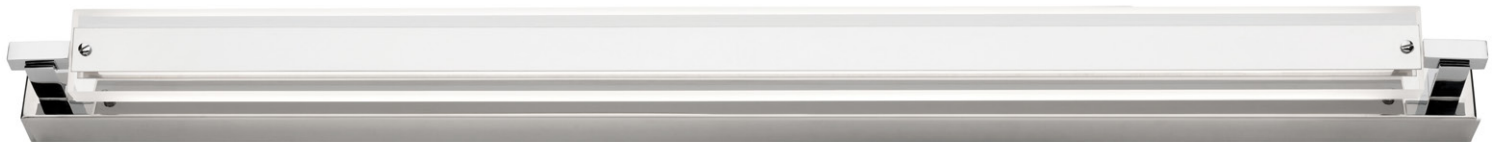

Vanity

Capella

Recommended dimmer:
Diginet, Clipsal LED,
Dimpala Trader

White finish | Frost acrylic lens

Model No	Description	Light Source	Lumens	Dimensions
CAPE16WLEDWHT	16W LED Vanity Light	96 x 0.2w SMD	1200Lm	L: 660mm H: 70mm P: 185mm
CAPE20WLEDWHT	20W LED Vanity Light	120 x 0.2w SMD	1480Lm	L: 820mm H: 70mm P: 185mm