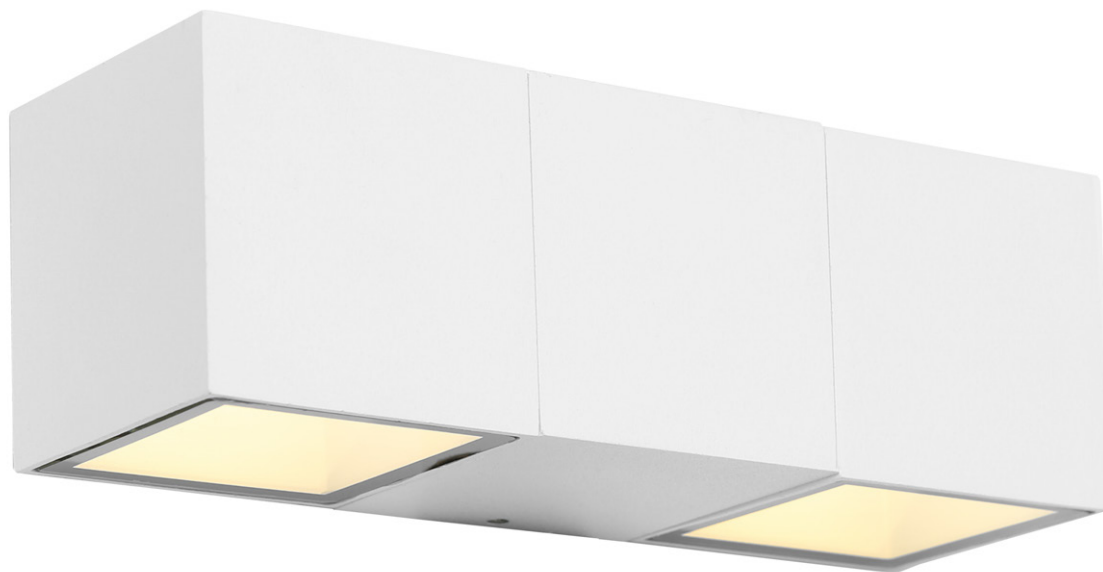

Coastal

Solano

LED CRI 80 3000K IP54

Black finish | White finish | Clear glass lens
Vertical mount only

Exteriors

Model No	Description	Light Source	Lumens	Dimensions
SOLA2E BLK, WHT	2ft LED Exterior Wall Light	2 x 5w COB	478Lm	H: 70mm W: 210mm P: 70mm