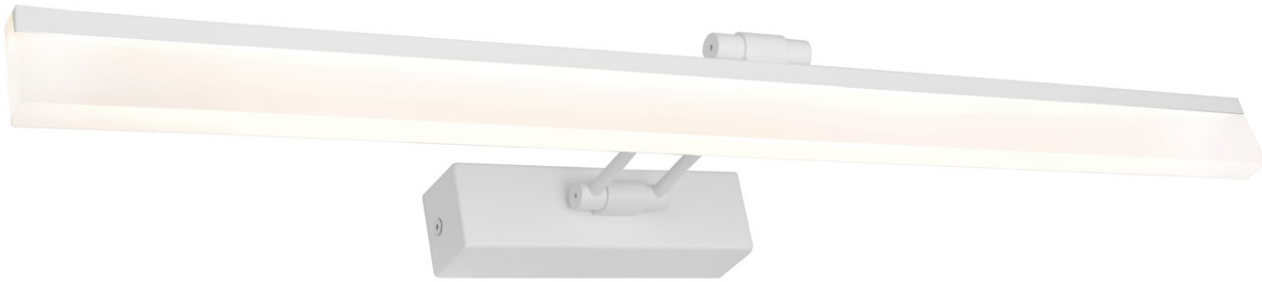

Vanity

Capella

Recommended dimmer:
Diginet, Clipsal LED,
Dimpala Trader

White finish | Frost acrylic lens

Model No	Description	Light Source	Lumens	Dimensions
CAPE16WLEDWHT	16W LED Vanity Light	96 x 0.2w SMD	1200Lm	L: 660mm H: 70mm P: 185mm
CAPE20WLEDWHT	20W LED Vanity Light	120 x 0.2w SMD	1480Lm	L: 820mm H: 70mm P: 185mm