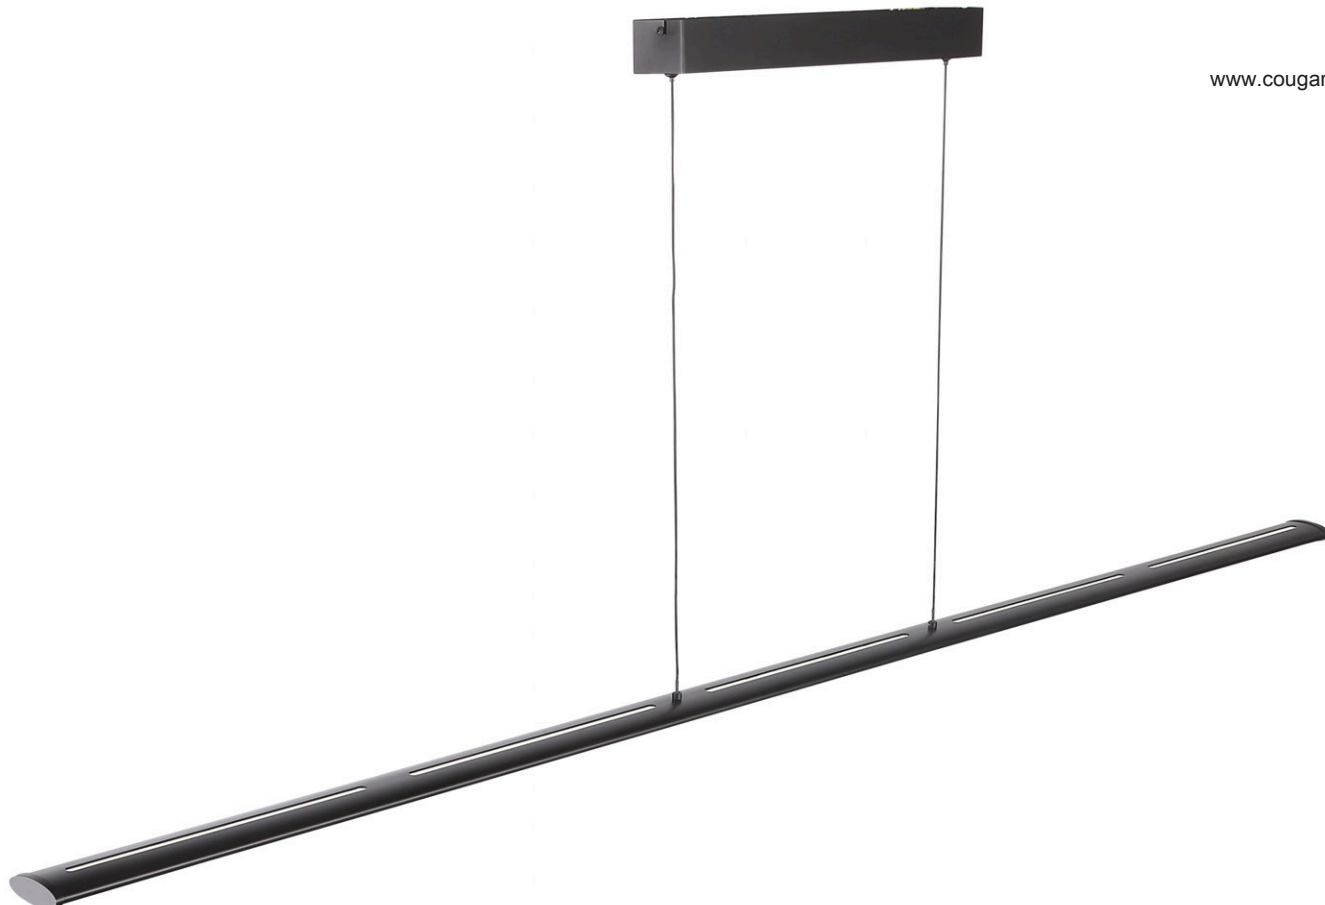

Rolo

Black finish with Gold highlight | Charcoal finish with Chrome highlight | Black cable
Canopy H: 25mm W: 100mm

Model No	Description	Light Source	Dimensions	Comment
ROLO1P BKG, CCH	1lt Pendant	35w GU10 Max	H: 410mm + 2m cable W: 70mm	Globe not included

Pendants

Vista

Recommended dimmer:
Clipsal LEDM

Black finish | Opal acrylic lens | Black cable
Canopy L: 415mm W: 60mm H: 45mm

Model No	Description	Light Source	Lumens	Dimensions
VIST1PLEDBLK	35w LED Pendant	720 x 0.2w SMD	3k: 3427Lm 4k: 4352Lm 5k: 3310Lm	L: 1800mm W: 60mm H: 70mm + 2m cable