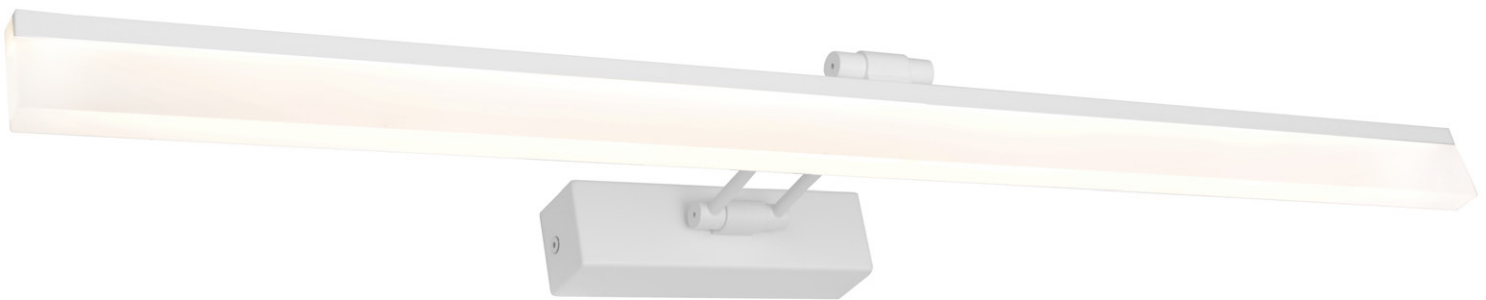

Vanity

Capella

Recommended dimmer:
Diginet, Clipsal LED,
Dimpala Trader

White finish | Frost acrylic lens

Model No	Description	Light Source	Lumens	Dimensions
CAPE16WLEDWHT	16W LED Vanity Light	96 x 0.2w SMD	1200Lm	L: 660mm H: 70mm P: 185mm
CAPE20WLEDWHT	20W LED Vanity Light	120 x 0.2w SMD	1480Lm	L: 820mm H: 70mm P: 185mm