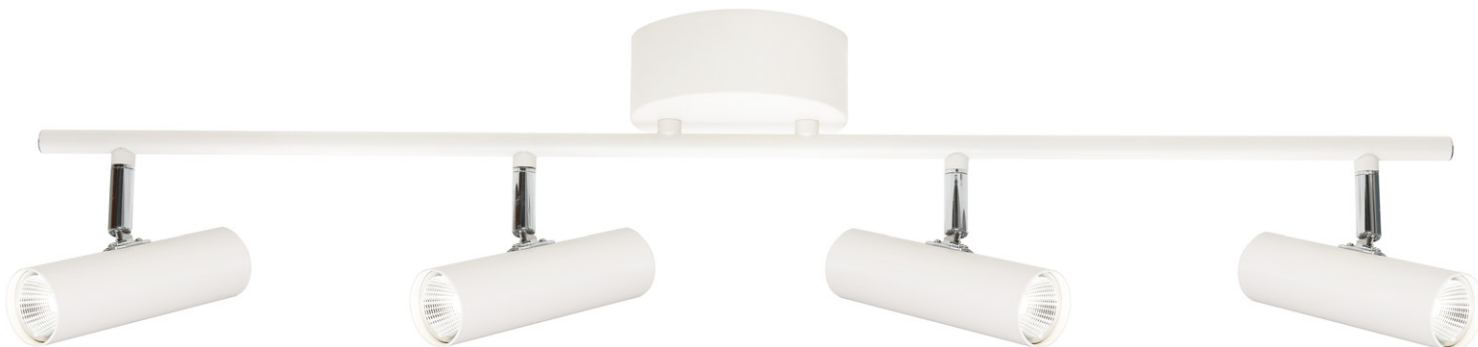

Spotlights

Vector

Recommended dimmer:
Clipsal LED
Dimpala Trader

Black finish | Adjustable knuckles | 60° Beam angle
1t Spot non-dimmable

Model No	Description	Light Source	Lumens	Dimensions
VEC1SBLK	1t Spotlight	1 x 5Watt COB	480Lm	W: 80mm P:160mm
VEC2RBLK	2t Rail	2 x 5Watt COB	960Lm	L: 315mm W: 100mm P:180mm
VEC3RBLK	3t Rail	3 x 5Watt COB	1440Lm	L: 550mm W: 120mm P:180mm
VEC4RBLK	4t Rail	4 x 5Watt COB	1920Lm	L: 770mm W: 120mm P:180mm

Spotlights

Vector

Recommended dimmer:
Clipsal LED
Dimpala Trader

White finish | Adjustable knuckles | 60° Beam angle
1lt Spot non-dimmable

Model No	Description	Light Source	Lumens	Dimensions
VEC1SWHT	1lt Spotlight	1 x 5Watt COB	480Lm	W: 80mm P:160mm
VEC2RWHT	2lt Rail	2 x 5Watt COB	960Lm	L: 315mm W: 100mm P:180mm
VEC3RWHT	3lt Rail	3 x 5Watt COB	1440Lm	L: 550mm W: 120mm P:180mm
VEC4RWHT	4lt Rail	4 x 5Watt COB	1920Lm	L: 770mm W: 120mm P:180mm