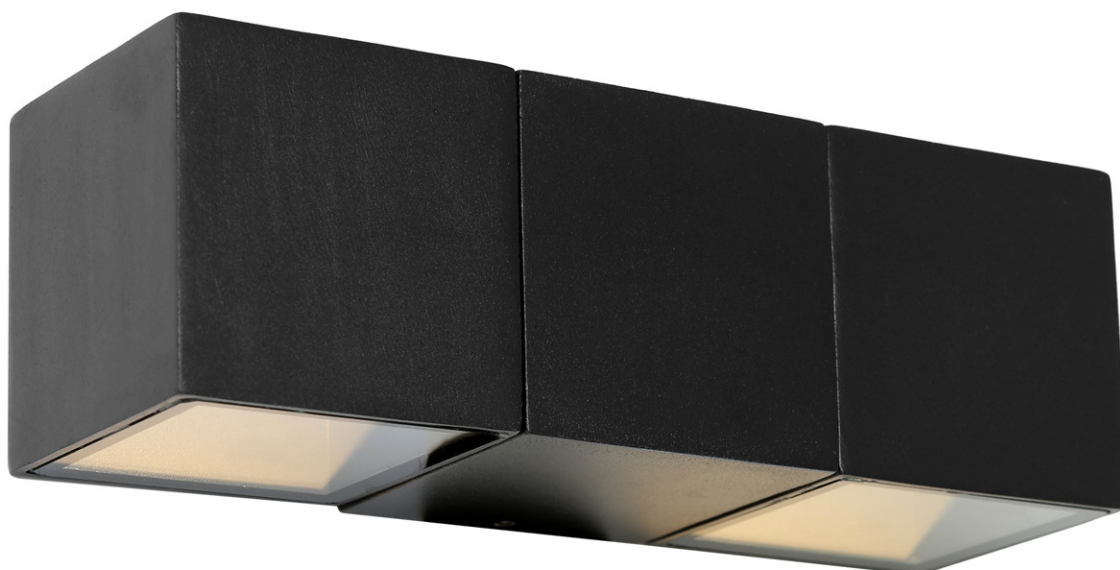

Coastal

Exteriors

Regina

IP44

Black finish | Silver finish | Opal acrylic lens
Vertical mount only

Model No	Description	Light Source	Dimensions	Comment
REG1E BLK, SLV	1lt Exterior Wall Light	40w ES Max	H: 253mm W: 125mm P: 114mm	Globe not included

Coastal

Exteriors

Sarina

Black finish | White finish
Vertical mount only

Model No	Description	Light Source	Lumens	Dimensions
SARI2EBLK	2ft LED Exterior Wall Light	2 x 5w COB	699Lm	H: 180mm W: 160mm P: 65mm
SARI2EWHT	2ft LED Exterior Wall Light	2 x 5w COB	969Lm	H: 180mm W: 160mm P: 65mm

Coastal

Solano

LED CRI 80 3000K IP54

Black finish | White finish | Clear glass lens
Vertical mount only

Exteriors

Model No	Description	Light Source	Lumens	Dimensions
SOLA2E BLK, WHT	2ft LED Exterior Wall Light	2 x 5w COB	478Lm	H: 70mm W: 210mm P: 70mm