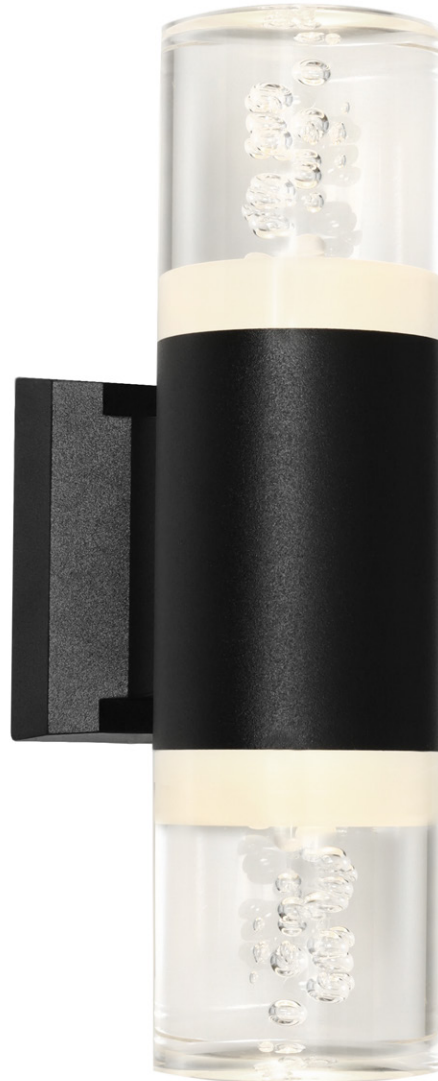

Coastal

Exteriors

Burston

IP44

Old Bronze finish | Clear Curved glass
Vertical mount only

Model No	Description	Light Source	Dimensions	Comment
BURS1ESMOBR	1lt Small Exterior Wall Light	60w ES Max	H: 305mm W: 165mm P: 205mm	Globe not included
BURS1ELGOBR	1lt Large Exterior Wall Light	60w ES Max	H: 400mm W: 215mm P: 255mm	Globe not included

Coastal

Exteriors

Busselton

LED CRI 70 3000K IP54

Black finish
Vertical mount only

Model No	Description	Light Source	Lumens	Dimensions
BUSS2EBLK	2ft LED Exterior Wall Light	2 x 3w COB	135Lm	H: 200mm W: 90mm P: 90mm

Coastal

Calgary

Black finish | Silver finish | Frost/Clear acrylic lens

Exteriors

Model No	Description	Light Source	Lumens	Dimensions
CALG2E BLK, SLV	2ft LED Exterior Wall Light	2 x 3w COB	435Lm	H: 230mm W: 64mm P: 112mm

Coastal

Exteriors

Cambridge

IP43

Black finish | Bronze finish | Clear stippled glass
Vertical mount only

Model No	Description	Light Source	Dimensions	Comment
CAMB1E BLK, BRZ	1lt Exterior Wall Light	60w ES Max	H: 305mm W: 160mm P:190mm	Globe not included