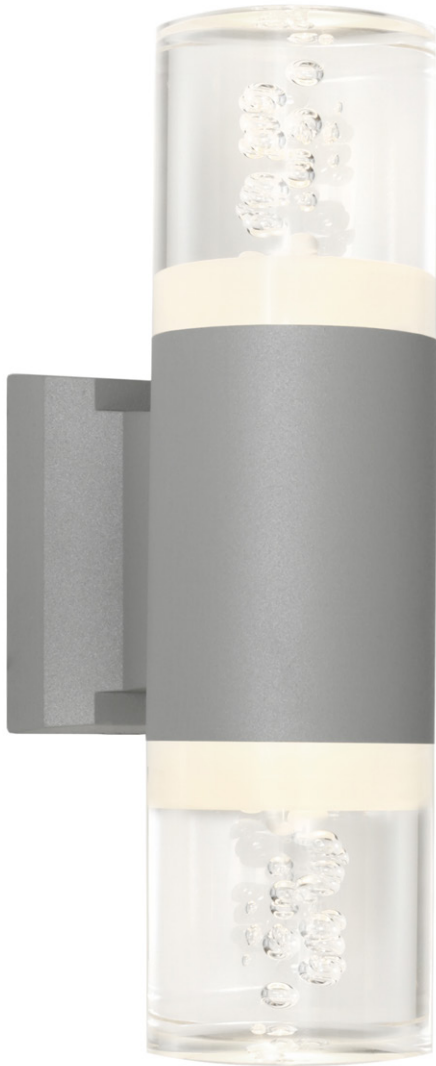

Coastal

Exteriors

Burston

IP44

Old Bronze finish | Clear Curved glass
Vertical mount only

Model No	Description	Light Source	Dimensions	Comment
BURS1ESMOBR	1lt Small Exterior Wall Light	60w ES Max	H: 305mm W: 165mm P: 205mm	Globe not included
BURS1ELGOBR	1lt Large Exterior Wall Light	60w ES Max	H: 400mm W: 215mm P: 255mm	Globe not included

Coastal

Exteriors

Busselton

LED CRI 70 3000K IP54

Black finish
Vertical mount only

Model No	Description	Light Source	Lumens	Dimensions
BUSS2EBLK	2ft LED Exterior Wall Light	2 x 3w COB	135Lm	H: 200mm W: 90mm P: 90mm

Coastal

Calgary

Black finish | Silver finish | Frost/Clear acrylic lens

Exteriors

Model No	Description	Light Source	Lumens	Dimensions
CALG2E BLK, SLV	2ft LED Exterior Wall Light	2 x 3w COB	435Lm	H: 230mm W: 64mm P: 112mm

Coastal

Exteriors

Cambridge

IP43

Black finish | Bronze finish | Clear stippled glass
Vertical mount only

Model No	Description	Light Source	Dimensions	Comment
CAMB1E BLK, BRZ	1lt Exterior Wall Light	60w ES Max	H: 305mm W: 160mm P:190mm	Globe not included