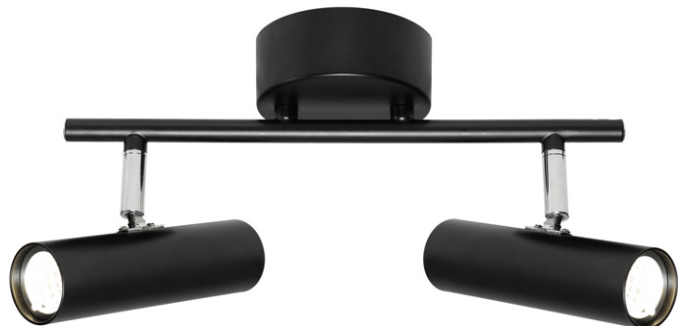

Spotlights

Vector

Recommended dimmer:
Clipsal LED
Dimpala Trader

Black finish | Adjustable knuckles | 60° Beam angle
1t Spot non-dimmable

Model No	Description	Light Source	Lumens	Dimensions
VEC1SBLK	1t Spotlight	1 x 5Watt COB	480Lm	W: 80mm P:160mm
VEC2RBLK	2t Rail	2 x 5Watt COB	960Lm	L: 315mm W: 100mm P:180mm
VEC3RBLK	3t Rail	3 x 5Watt COB	1440Lm	L: 550mm W: 120mm P:180mm
VEC4RBLK	4t Rail	4 x 5Watt COB	1920Lm	L: 770mm W: 120mm P:180mm