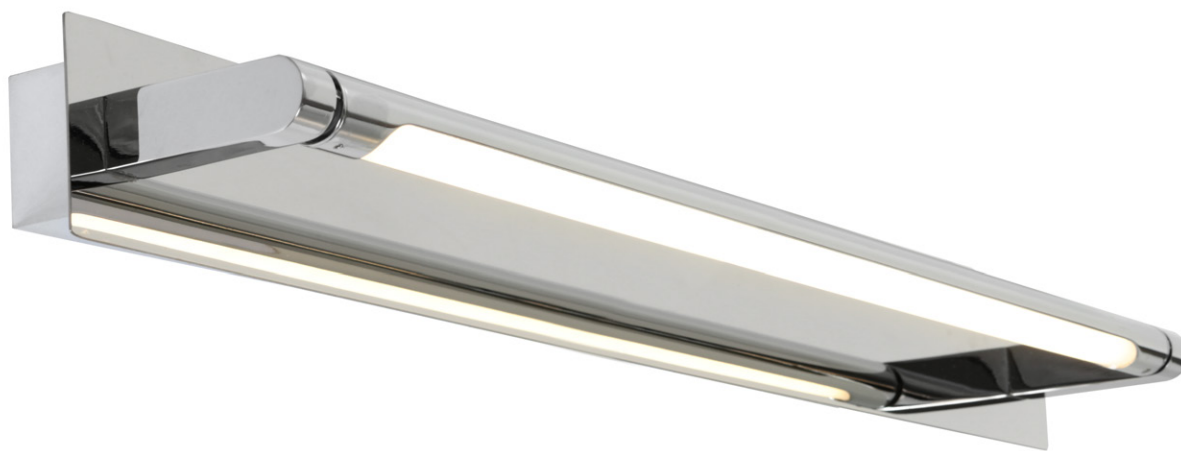

Vanity

Coral

Recommended dimmer:
Diginet, Clipsal LED,
Dimpala Trader

Black finish | Opal acrylic lens

Model No	Description	Light Source	Lumens	Dimensions
CORA12WLEDBLK	12W LED Vanity Light	72 x 0.2w SMD	1113Lm	L: 600mm H: 65mm P: 105mm
CORA16WLEDBLK	16W LED Vanity Light	96 x 0.2w SMD	1410Lm	L: 760mm H: 65mm P: 105mm