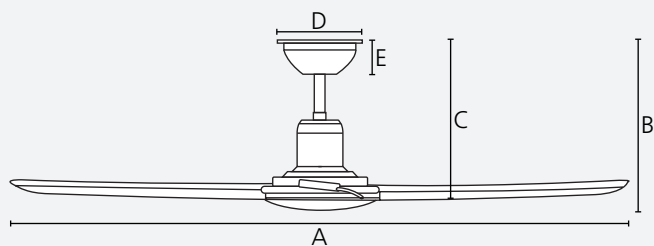

1/2/4/8 h

use

IP55
(coastal)

quick
connect

reversible

Dimensions

	mm	inches
A	1830	72.0
B	319	12.6
C	312	12.3
D	160	6.3
E	79	3.1

Airflow