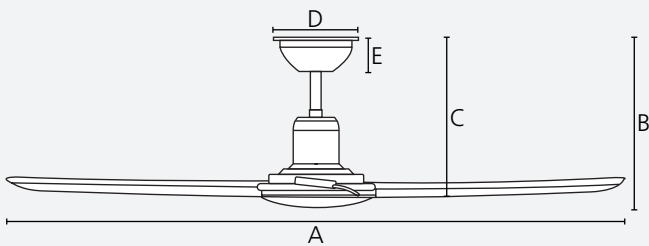

reversible

Dimensions

	mm	inches
A	1320	52.0
B	338	13.3
C	300	11.8
D	152	6.0
E	66	2.6

Airflow

Speed	RPM	m ³ /h
1	70	2,894
2	105	4,860
3	140	6,690
4	170	8,740
5	200	10,100
6	230	12,640

Optional accessories	Compatible	Page
Angle Canopy	Yes	Page 162
Extension Rods	Yes	Page 164
Light Kit	No	N/A