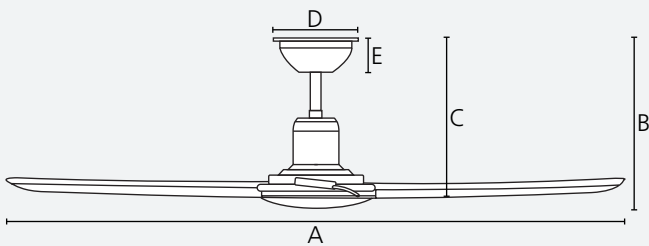

quick
connect

reversible

Dimensions

	mm	inches
A	1220	48.0
B	297	11.7
C	297	11.7
D	158	6.2
E	73	2.9

Airflow

Speed	RPM	m ³ /h
night mode	75	3,614
1	95	4,954
2	125	7,498
3	155	9,702
4	185	11,102
5	210	13,130