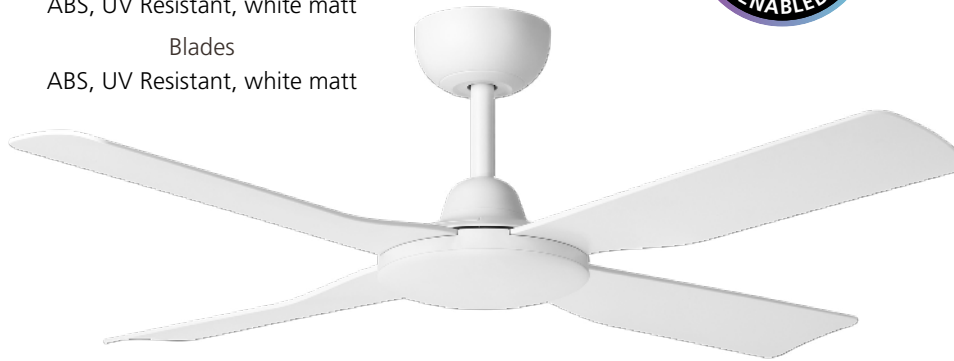

ALOHA

Ø 52" / 1320 mm

6 YEAR
PRODUCT IN-HOME
WARRANTY

20663201

Housing

ABS, UV Resistant, white matt

Blades

ABS, UV Resistant, white matt

wall control
Included

remote control
sold separately