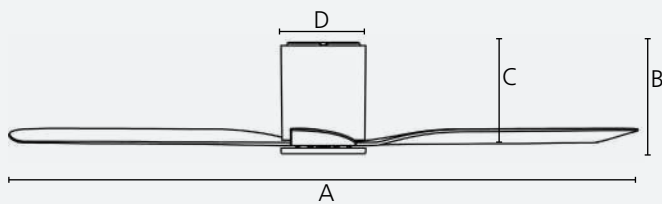

use

reversible

Dimensions

	mm	inches
A	1520	60.0
B	252	9.9
C	215	8.4
D	180	7.1

Airflow

Speed	RPM	m ³ /h
1	62	3,476
2	85	6,462
3	115	8,715
4	145	10,957
5	170	13,243
6	195	16,089

Optional accessories	Compatible	Page
Angle Canopy	No	N/A
Extension Rods	No	N/A
Light Kit	No	N/A