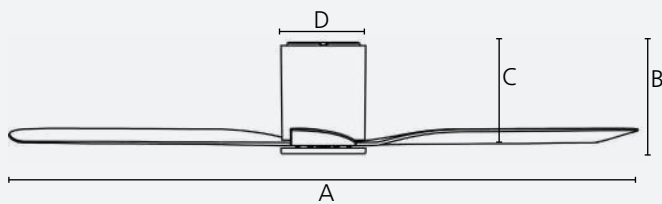

Dimensions

	mm	inches
A	1520	60.0
B	235	9.3
C	215	8.4
D	180	7.1

Airflow

Speed	RPM	m³/h
1	62	3,476
2	85	6,462
3	115	8,715
4	145	10,957
5	170	13,243
6	195	16,089

Optional accessories   Compatible   Page

Angle Canopy	No	N/A
Extension Rods	No	N/A
Light Kit	No	N/A

Compatible   Page

Remote Control	Included	N/A
Smart Compatible	No	N/A
Wall Control	Yes	Page 158