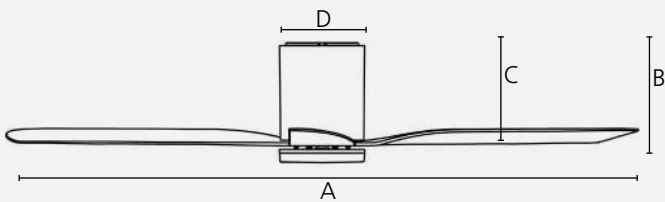

2/8 h

quick
connect

reversible

Dimensions

	mm	inches
A	1120	44.0
B	258	10.2
C	229	9.0
D	189	7.4

Airflow

Speed	RPM	m ³ /h
night mode	70	2,093
1	100	3,684
2	130	4,940
3	160	6,651
4	190	7,903
5	250	9,270

Optional accessories Compatible Page