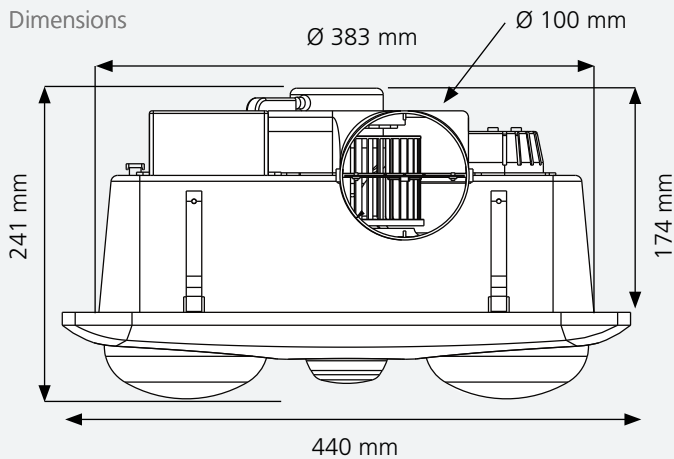

Dimensions

	mm	inches
Cut Out	390 x 220	15.3 x 8.7
Height	241	9.5
Duct	100	3.9
Fascia	440 x 280	17.3 x 11.0

Attention: Minimum ceiling cavity height of 250mm required for installation.

Airflow

Speed	max. Watts	m³/h	m³/h/W
1	25	260	10.4

Recommended Maximum Room Size

Room Size W x H x D	Volume m³
2m x 2.4m x 2m	9.6m³