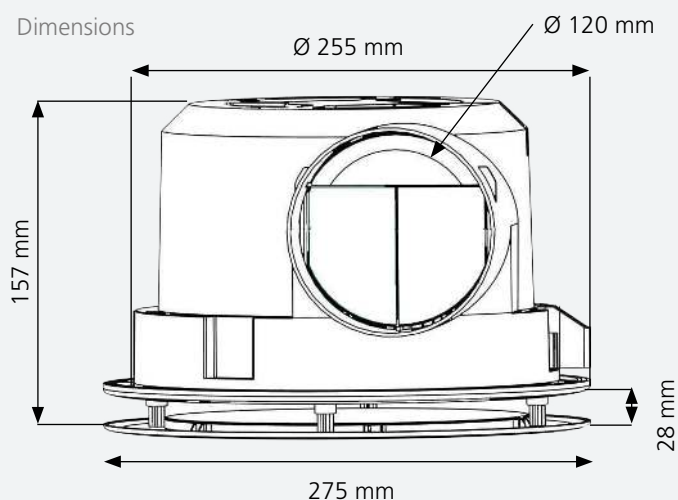

50 W

43dB

300 m³/h

2x1m

Ø 255mm
cut out

10W

850lm

CCT
switch

Dimensions