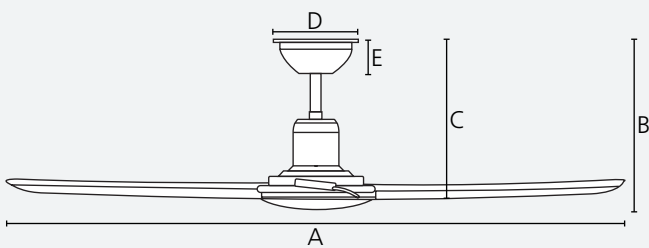

construct

quick
connect

1/2/4/6/8 h

use

reversible

Dimensions

	mm	inches
A	1520	60.0
B	320	12.6
C	300	11.8
D	152	6.0
E	66	2.6

Airflow