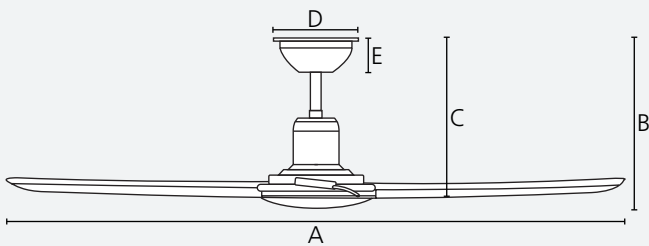

reversible

Dimensions

	mm	inches
A	2030	80.0
B	380	15.0
C	379	14.9
D	168	6.6
E	73	2.9

Airflow

Speed	RPM	m ³ /h
night mode	60	9,747
1	70	11,343
2	80	13,041
3	90	14,461
4	100	15,979
5	108	17,544

Optional accessories	Compatible	Page
Angle Canopy	Yes	Page 162
Extension Rods	Yes	Page 164
Light Kit	Yes	Page 136