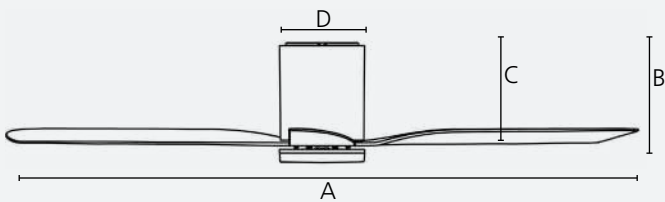

30min/
1/2/4/8h

quick
connect

reversible

Dimensions

	mm	inches
A	1320	52.0
B	234	9.2
C	229	9.0
D	189	7.4

Airflow

Speed	RPM	m ³ /h
night mode	70	2,591
1	100	4,506
2	130	7,196
3	160	8,730
4	190	9,574
5	235	11,895