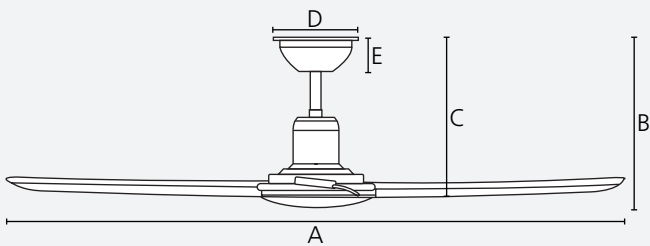

quick
connect

1/2/4/8 h

mode

use

reversible

Dimensions

	mm	inches
A	1016	40.0
B	295	11.6
C	285	11.2
D	170	6.7
E	50	2.0

Airflow