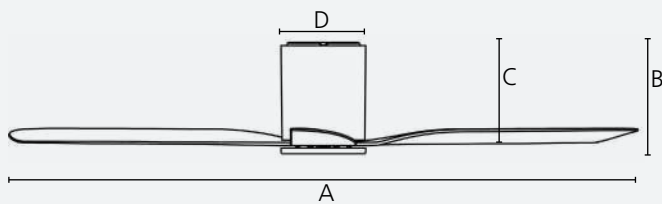

suitability

quick
connect

1/2/4/6/8 h

reversible

Dimensions

	mm	inches
A	1320	52.0
B	235	9.3
C	215	8.4
D	180	7.1

Airflow

Speed	RPM	m ³ /h
1	70	2,894
2	105	4,860
3	140	6,690
4	170	8,740
5	200	10,100
6	230	12,640