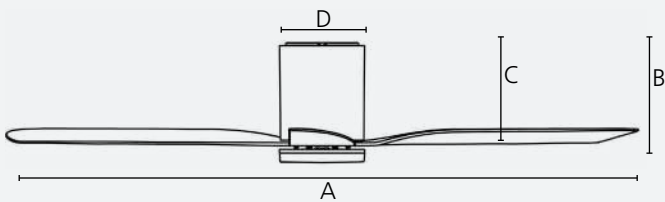

30min/
1/2/4/h

quick
connect

reversible

Dimensions

	mm	inches
A	1320	52.0
B	234	9.2
C	229	9.0
D	189	7.4

Airflow

Speed	RPM	m ³ /h
night mode	70	2,591
1	100	4,506
2	130	7,196
3	160	8,730
4	190	9,574
5	235	11,895