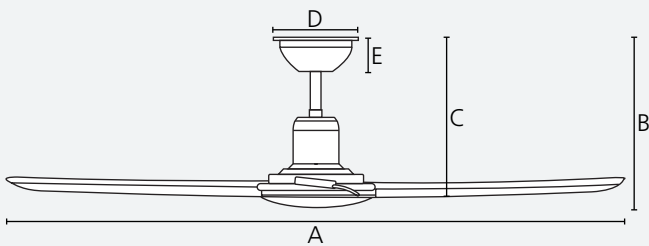

smart
compatible

adaptable

1/2/4/8 h

quick
connect

use

reversible

Dimensions

	mm	inches
A	2032	80.0
B	413	16.3
C	357	14.1
D	150	5.9
E	54	2.1