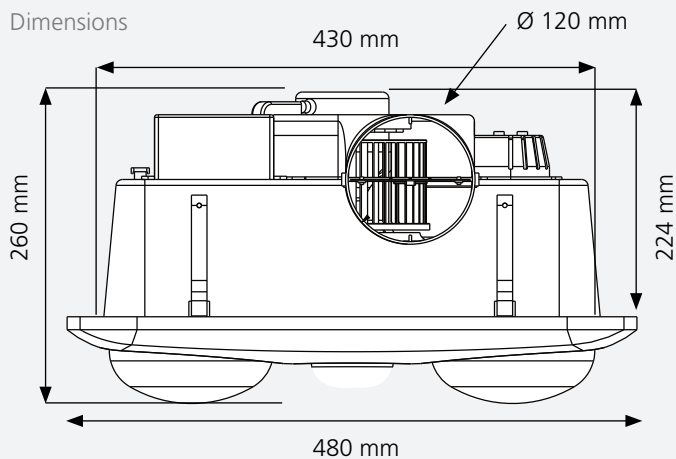

460 m³/h

included

13W

950lm

430 x 250
cut out

Dimensions

Airflow

Speed	max. Watts	m ³ /h	m ³ /h/W
1	40	460	11.5