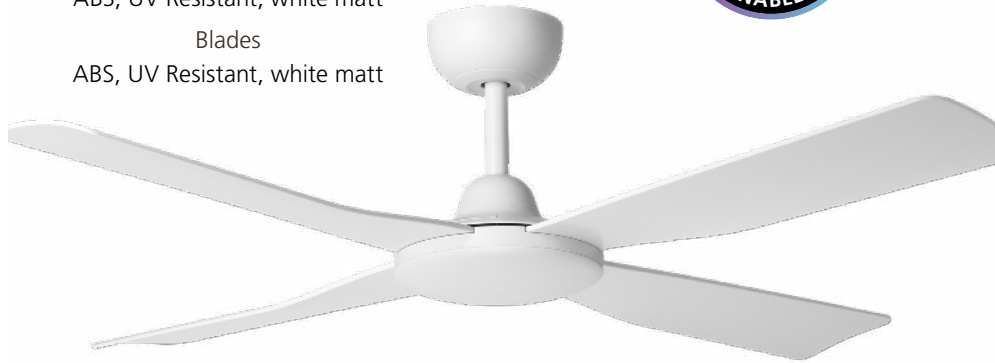

ALOHA

Ø 48" / 1220 mm

6 YEAR
PRODUCT IN-HOME
WARRANTY

20663101

Housing

ABS, UV Resistant, white matt

Blades

ABS, UV Resistant, white matt

wall control
Included

remote control
sold separately