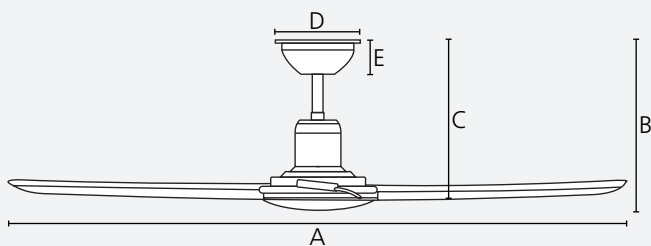

1/2/4/8 h

quick
connect

use

reversible

Dimensions

	mm	inches
A	1320	52
B	323	12.7
C	300	11.8
D	158	6.2
E	73	2.9

Airflow

Speed	RPM	m ³ /h
1	50	3,198
2	80	5,116
3	115	7,355
4	145	9,273
5	180	11,511
High Speed	220	14,069