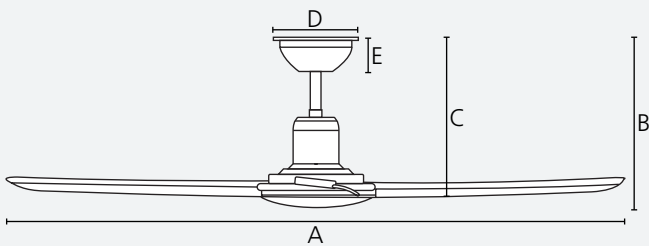

use

reversible

Dimensions

	mm	inches
A	1168	46.0
B	295	11.6
C	285	11.2
D	170	6.7
E	50	2.0

Airflow

Speed	RPM	m ³ /h
night mode	62	3,230
1	89	5,780
2	110	7,390
3	140	9,530
4	167	11,420
5	200	14,620

Optional accessories	Compatible	Page
Angle Canopy	Yes	Page 162
Extension Rods	Yes	Page 164
Light Kit	No	N/A