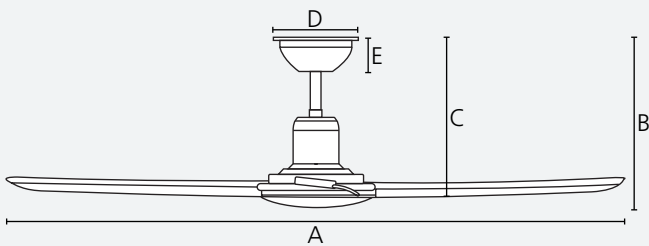

5 speed

smart
compatible

adaptable

1/2/4/8 h

quick
connect

use

reversible

Dimensions