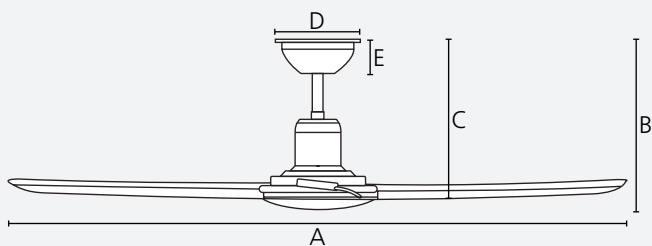

6 speed

13°

construct

30min/
1/2/4/8 h

quick
connect

use

reversible

Dimensions