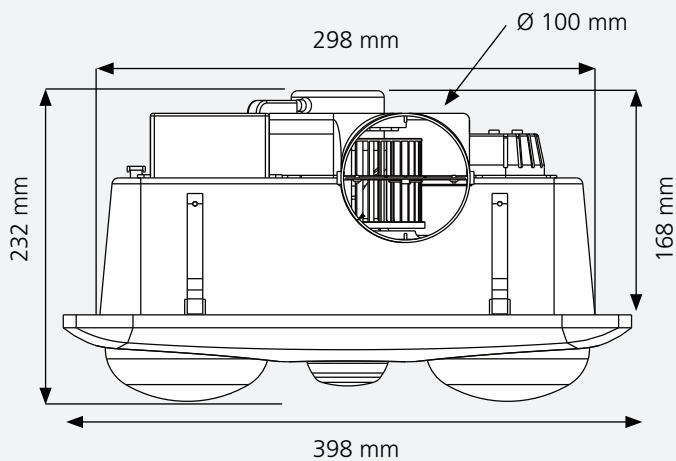

25 W

Ø 100 mm
1.5 m

260 m³/h

included

3000K
R80

300 x 300
cut out