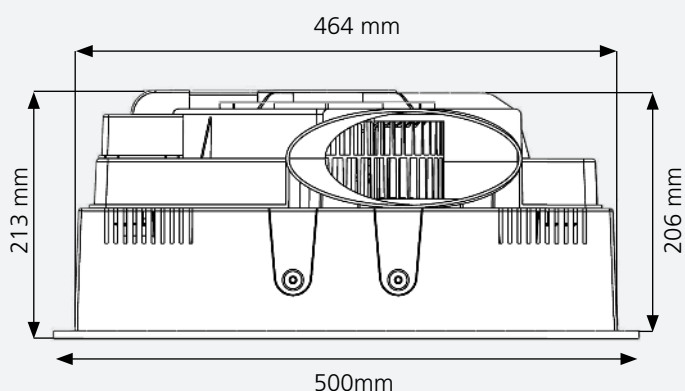

470x315
cut out

Dimensions

	mm	inches
Cut Out	470 x 315	29.1 x 12.4
Height	213	8.4
Duct	150	5.9
Fascia	500 x 350	19.7 x 13.8

Airflow

Speed	max. Watts	m ³ /h	m ³ /h/W
1	55	550	10

Recommended Maximum Room Size