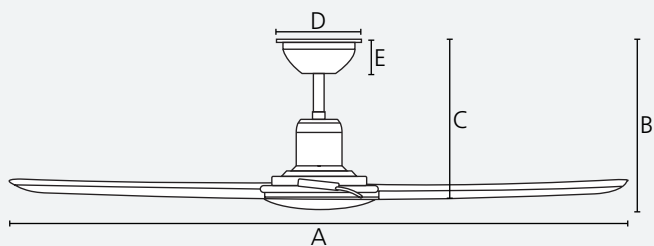

Dimensions

	mm	inches
A	1220	48.0
B	334	13.1
C	284	11.2
D	150	5.9
E	58	2.3

Airflow

Speed	RPM	m³/h
1	90	4,152
2	160	9,809
3	235	13,390

Optional accessories	Compatible	Page
Angle Canopy	Yes	Page 162
Extension Rods	Yes	Page 164
Light Kit	No	N/A

	Compatible	Page
Remote Kit	Yes	Page 159
Smart Compatible	Yes	Page 160
Wall Control	Included	N/A