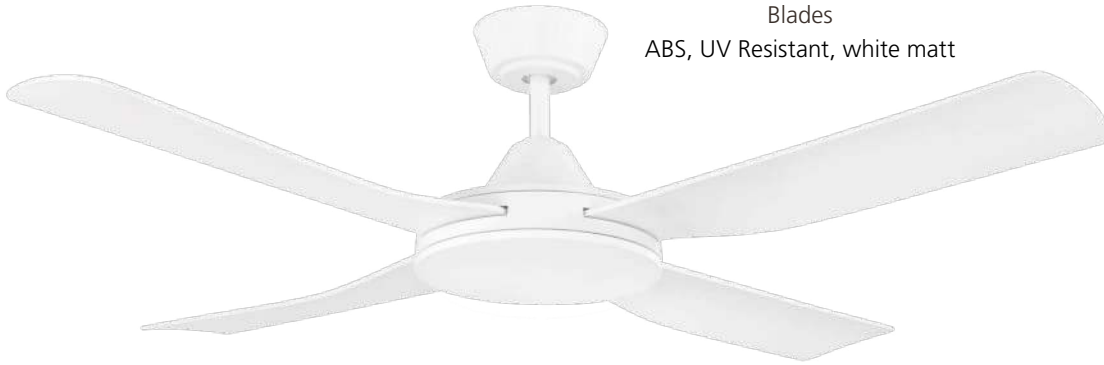

BONDI 48

Ø 48" / 1220 mm

6 YEAR
PRODUCT IN-HOME
WARRANTY

203619

Housing

ABS, UV Resistant, white matt

Blades

ABS, UV Resistant, white matt

wall control
Included

remote control
sold separately

203621

Housing

ABS, UV Resistant, black matt

Blades

ABS, UV Resistant, black matt