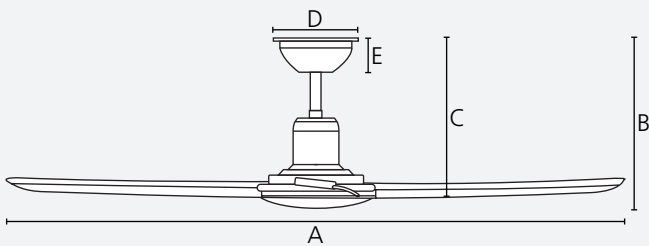

Dimensions

	mm	inches
A	1320	52.0
B	318	12.5
C	297	11.7
D	142	5.6
E	55.7	2.2

Airflow

Speed	RPM	m³/h
night mode	65	2,625
1	95	4,500
2	125	5,815
3	155	7,880
4	185	9,110
5	220	10,820

Optional accessories	Compatible	Page
Angle Canopy	Yes	Page 162
Extension Rods	Yes	Page 164
Light Kit	No	N/A

	Compatible	Page
Remote Control	Included	N/A
Smart Compatible	No	N/A
Wall Control	Yes	Page 158