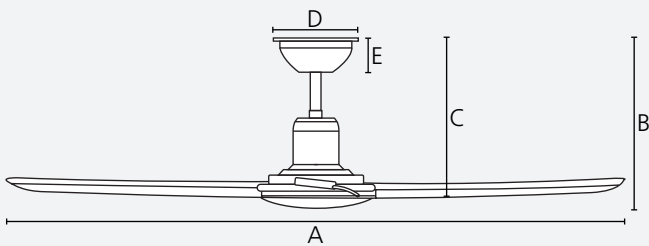

Dimensions

	mm	inches
A	1520	60.0
B	380	15.0
C	372	14.6
D	168	6.6
E	73	2.9

Airflow

Speed	RPM	m³/h
night mode	65	4,602
1	80	5,147
2	100	6,428
3	130	8,355
4	156	10,665
5	182	12,886

Optional accessories	Compatible	Page
Angle Canopy	Yes	Page 162
Extension Rods	Yes	Page 164
Light Kit	Yes	Page 136

	Compatible	Page
Remote Control	Included	N/A
Smart Compatible	No	N/A
Wall Control	Yes	Page 158