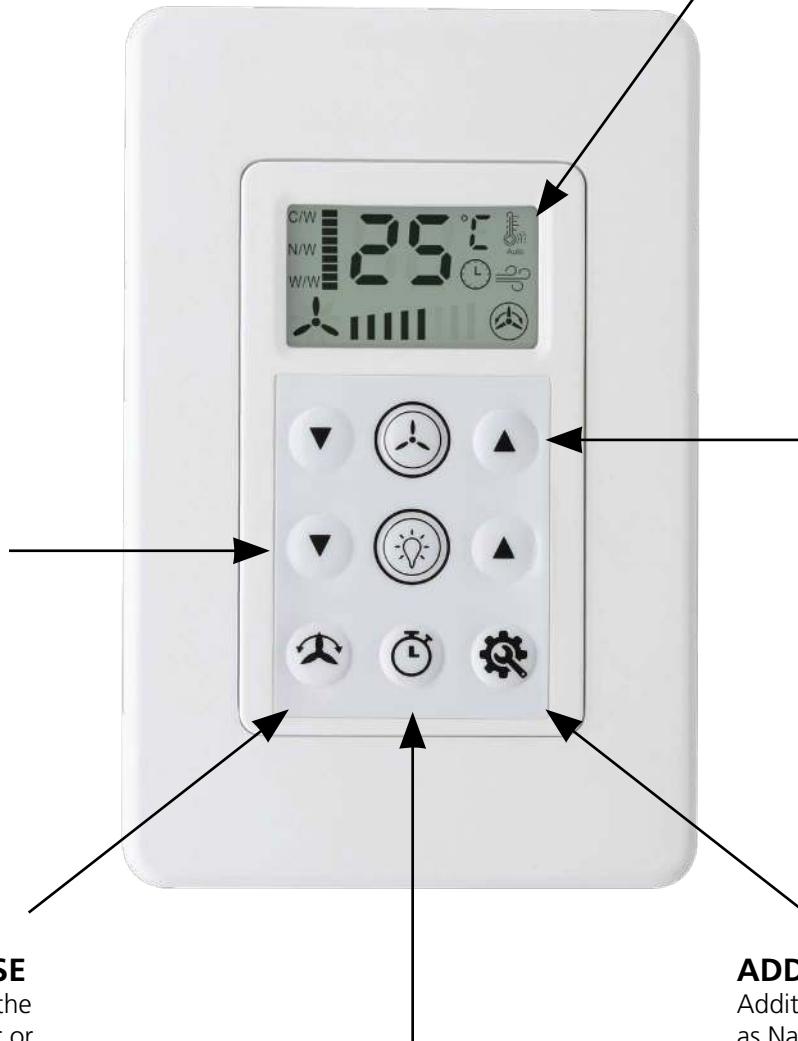

DC WALL CONTROL

1
YEAR
WARRANTY

206222

DC Wall Control
Suits current EGLO DC
ceiling fans

H 116, W 34, L 76

DISPLAY

Back lit LED display for wide angle viewing at any ambient light level

AIR MOVEMENT

Increase or decrease airflow, and turn fan on or off

LIGHT

Switch your fan light on or off, and control light brightness (dimmable fan light models only)

FORWARD/ REVERSE

Change the direction of the fan according to summer or winter use

TIMER

Set a timer from 1H to 9H (actual timer settings dependent on specific fan model)

ADDITIONAL FUNCTIONS

Additional functions such as Natural Breeze and auto temperature control (actual additional functions dependent on specific fan model)

DC wall control compatible with current EGLO DC ceiling fans. Conveniently control the light and air movement of your ceiling fan from a mains powered wall control instead of remote.

240V
MAINS
POWERED

240V mains
powered

SUITS
STANDARD
WALL
PLATES

suits
standard
plates

AUTO
SPEED
CONTROL

auto speed
control

SUITS
EGLO DC
FANS

suits EGLO
DC fans

TIMER

timer
function