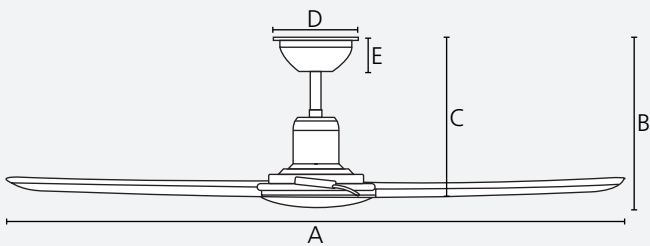

Dimensions

	mm	inches
A	1270	50.0
B	300	11.8
C	300	11.8
D	164	6.4
E	90	3.5

Airflow

Speed	RPM	m ³ /h
1	78	2,520
2	102	3,840
3	118	5,290
4	137	6,170
5	160	7,920
6	174	10,080

Optional accessories	Compatible	Page
Angle Canopy	Yes	Page 162
Extension Rods	Yes	Page 164
Light Kit	No	N/A