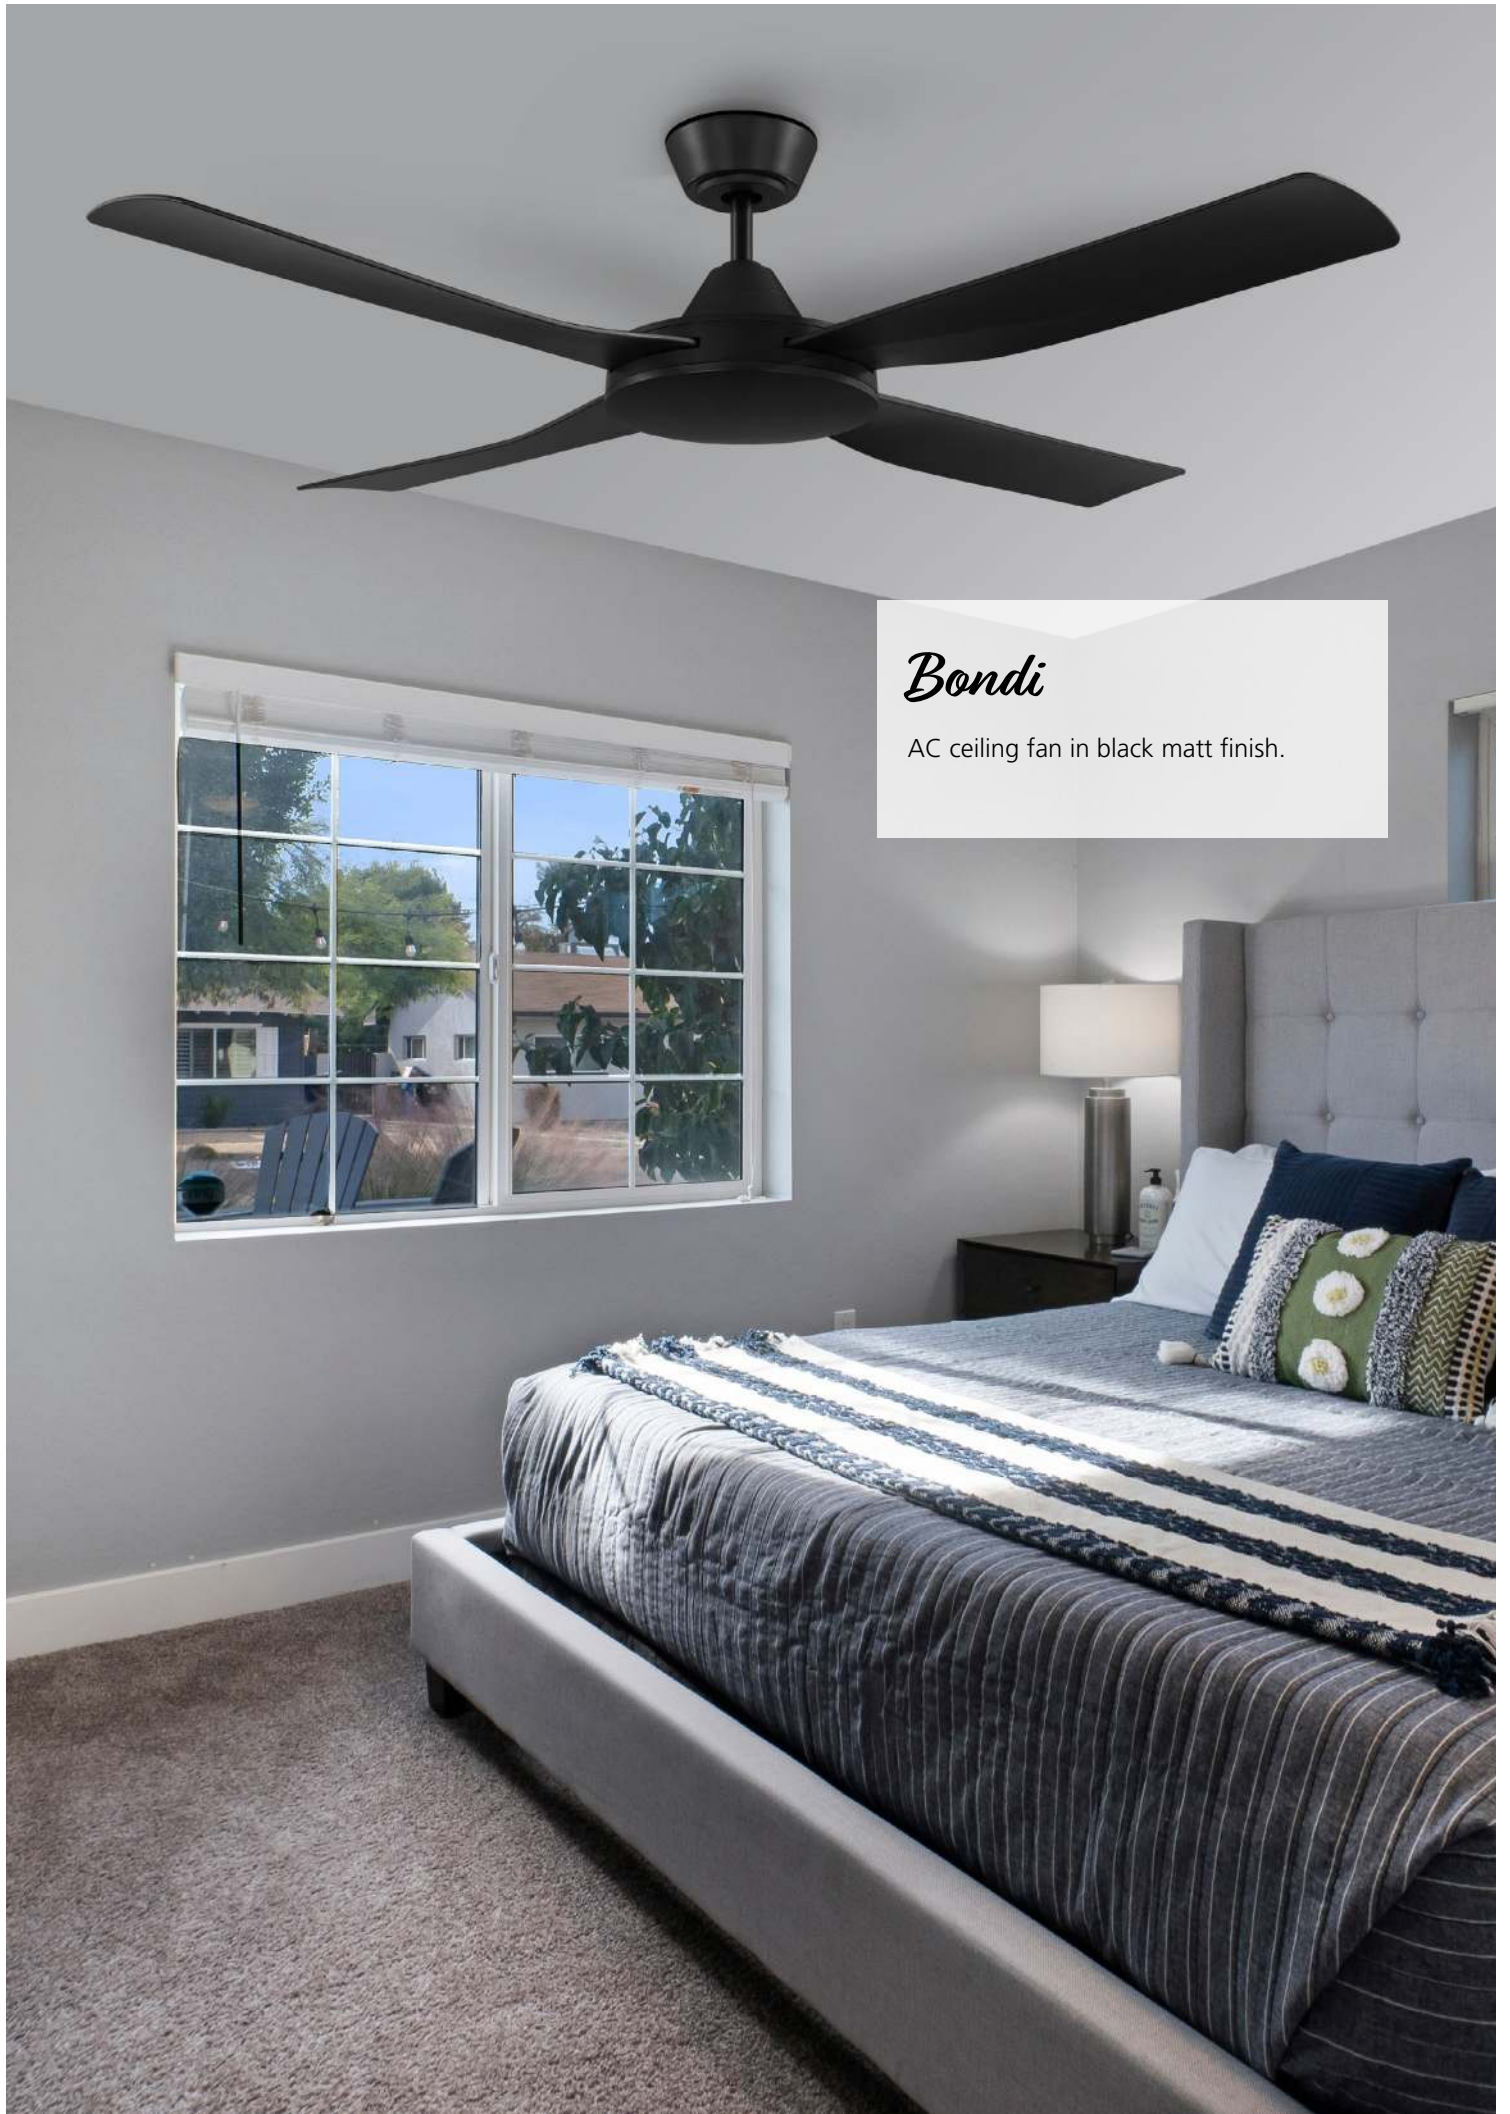

Bondi

AC ceiling fan in black matt finish.