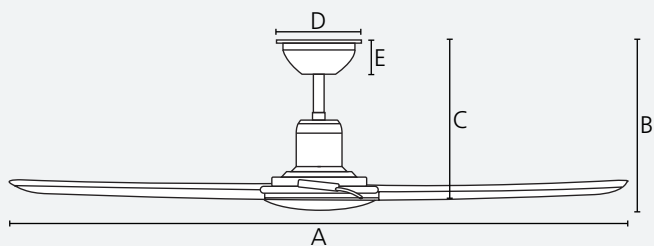

IP55
(coastal)

reversible

Dimensions

	mm	inches
A	1520	60.0
B	329	13.0
C	306	12.0
D	160	6.3
E	79	3.1

Airflow

Speed	RPM	m ³ /h
night mode	65	4,969
1	80	5,841
2	105	7,793
3	140	9,703
4	165	12,069
5	190	14,526