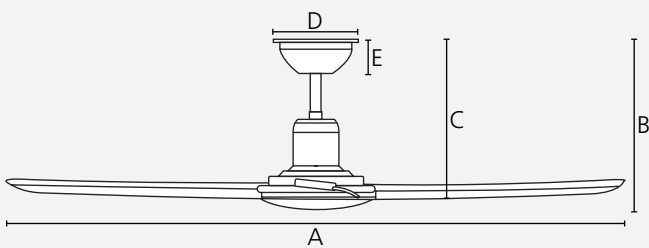

construct

use

quick
connect

control

adaptable

reversible

Dimensions

	mm	inches
A	1220	48.0
B	316	12.4
C	284	11.2
D	150	5.9
E	58	2.3