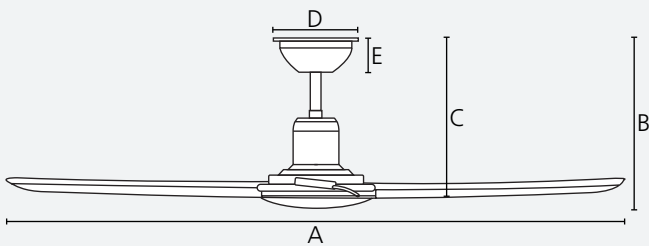

control

control

adaptable

quick
connect

reversible

Dimensions

	mm	inches
A	1320	52.0
B	335	13.2
C	274	10.8
D	130	5.1
E	61	2.4

Airflow