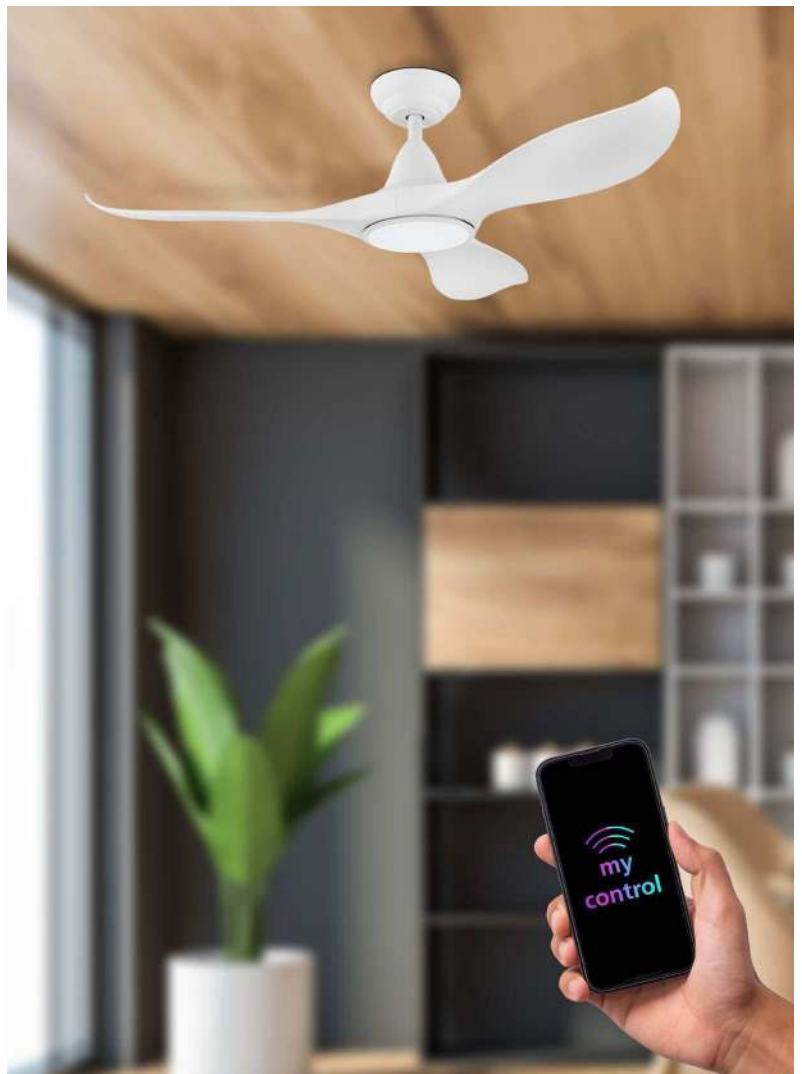

SMART KITS

Turn any of the EGLO Bondi, Noosa, Tourbillion and Surf ceiling fan ranges into a smart fan, with the addition of an EGLO my control smart receiver unit (Noosa and Tourbillion ranges), smart remote kit (Bondi range), or smart USB module (Surf range).

This allows you to pair the fan with the EGLO my control app, and easily control it from your smart device (smart device not included).

Benefits

- Turn your fan or fan light on / off
- Adjust your fan speeds
- Set timers and schedules
- Control your fan from anywhere in the world
- Controllable via intelligent voice assistants such as Google Home, Amazon Echo & Siri

SMART REMOTE KIT

FAN RANGE

COMPATIBLE MODELS

205487

Bondi

my control smart remote kit - suits all Bondi models

SMART RECEIVER

FAN RANGE

COMPATIBLE MODELS

205481

Noosa

my control smart receiver suits Noosa no light 40/46"

205482

Noosa

my control smart receiver suits Noosa no light 52"

205483

Noosa

my control smart receiver suits Noosa no light 60"

205484

Noosa

my control smart receiver suits Noosa LED 40/46"

205485

Noosa

my control smart receiver suits Noosa LED 52"

205486

Noosa

my control smart receiver suits Noosa LED 60"

205638

Tourbillion

my control smart receiver suits Tourbillion 60"

205639

Tourbillion

my control smart receiver suits Tourbillion 80"

SMART USB MODULE

FAN RANGE

COMPATIBLE MODELS

205503

Surf

my control smart USB module - suits all Surf models

my control

smart

fan timer

light timer