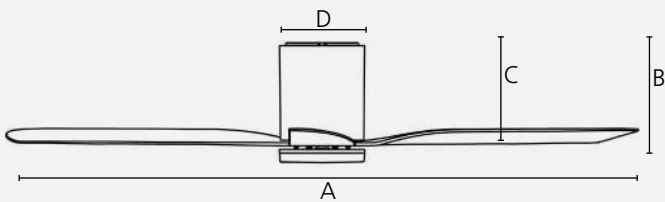

dimmable

2/8 h

quick
connect

reversible

Dimensions

	mm	inches
A	1320	52.0
B	258	10.2
C	229	9.0
D	189	7.4

Airflow

Speed	RPM	m ³ /h
night mode	70	2,591
1	100	4,506
2	130	7,196
3	160	8,730
4	190	9,574
5	235	11,895