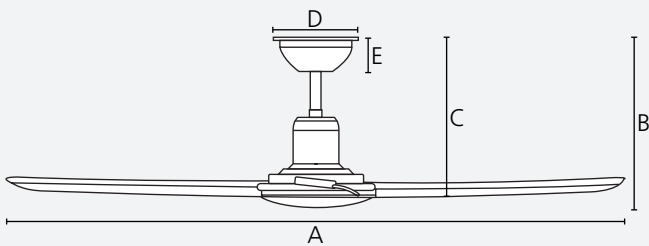

13°

construct

30min/
1/2/4/8 h

quick
connect

use

reversible

Dimensions

	mm	inches
A	1422	56.0
B	284	11.3
C	290	11.4
D	155	6.1
E	60	2.3