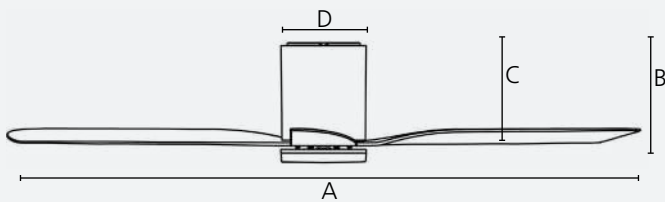

Dimensions

	mm	inches
A	1120	44.0
B	234	9.2
C	229	9.0
D	189	7.4

Airflow

Speed	RPM	m³/h
night mode	70	2,093
1	100	3,684
2	130	4,940
3	160	6,651
4	190	7,903
5	250	9,270

Optional accessories   Compatible   Page

Angle Canopy	No	N/A
Extension Rods	No	N/A
Light Kit	No	N/A

Compatible   Page

Remote Control	Included	N/A
Smart Compatible	No	N/A
Wall Control	Yes	Page 158