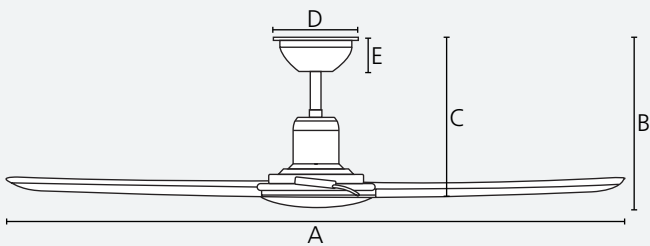

adaptable

1/2/4/8 h

quick
connect

use

reversible

Dimensions

	mm	inches
A	1524	60.0
B	413	16.3
C	357	14.1
D	150	5.9
E	54	2.1

Airflow