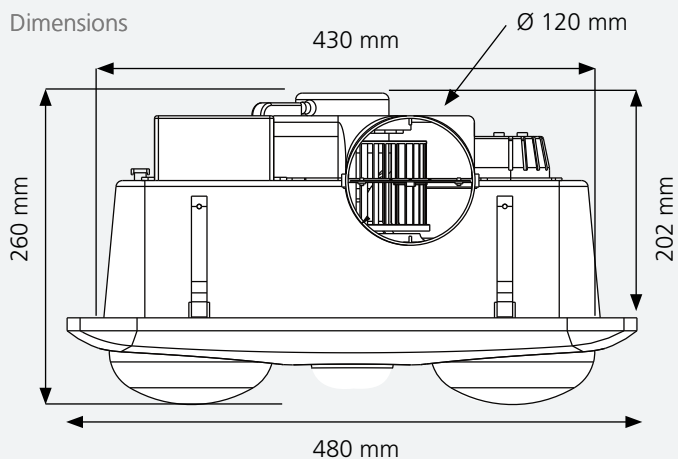

Ø 120 mm
3.0 m

460 m³/h

included

13W

950lm

430 x 270
cut out

Dimensions

Airflow