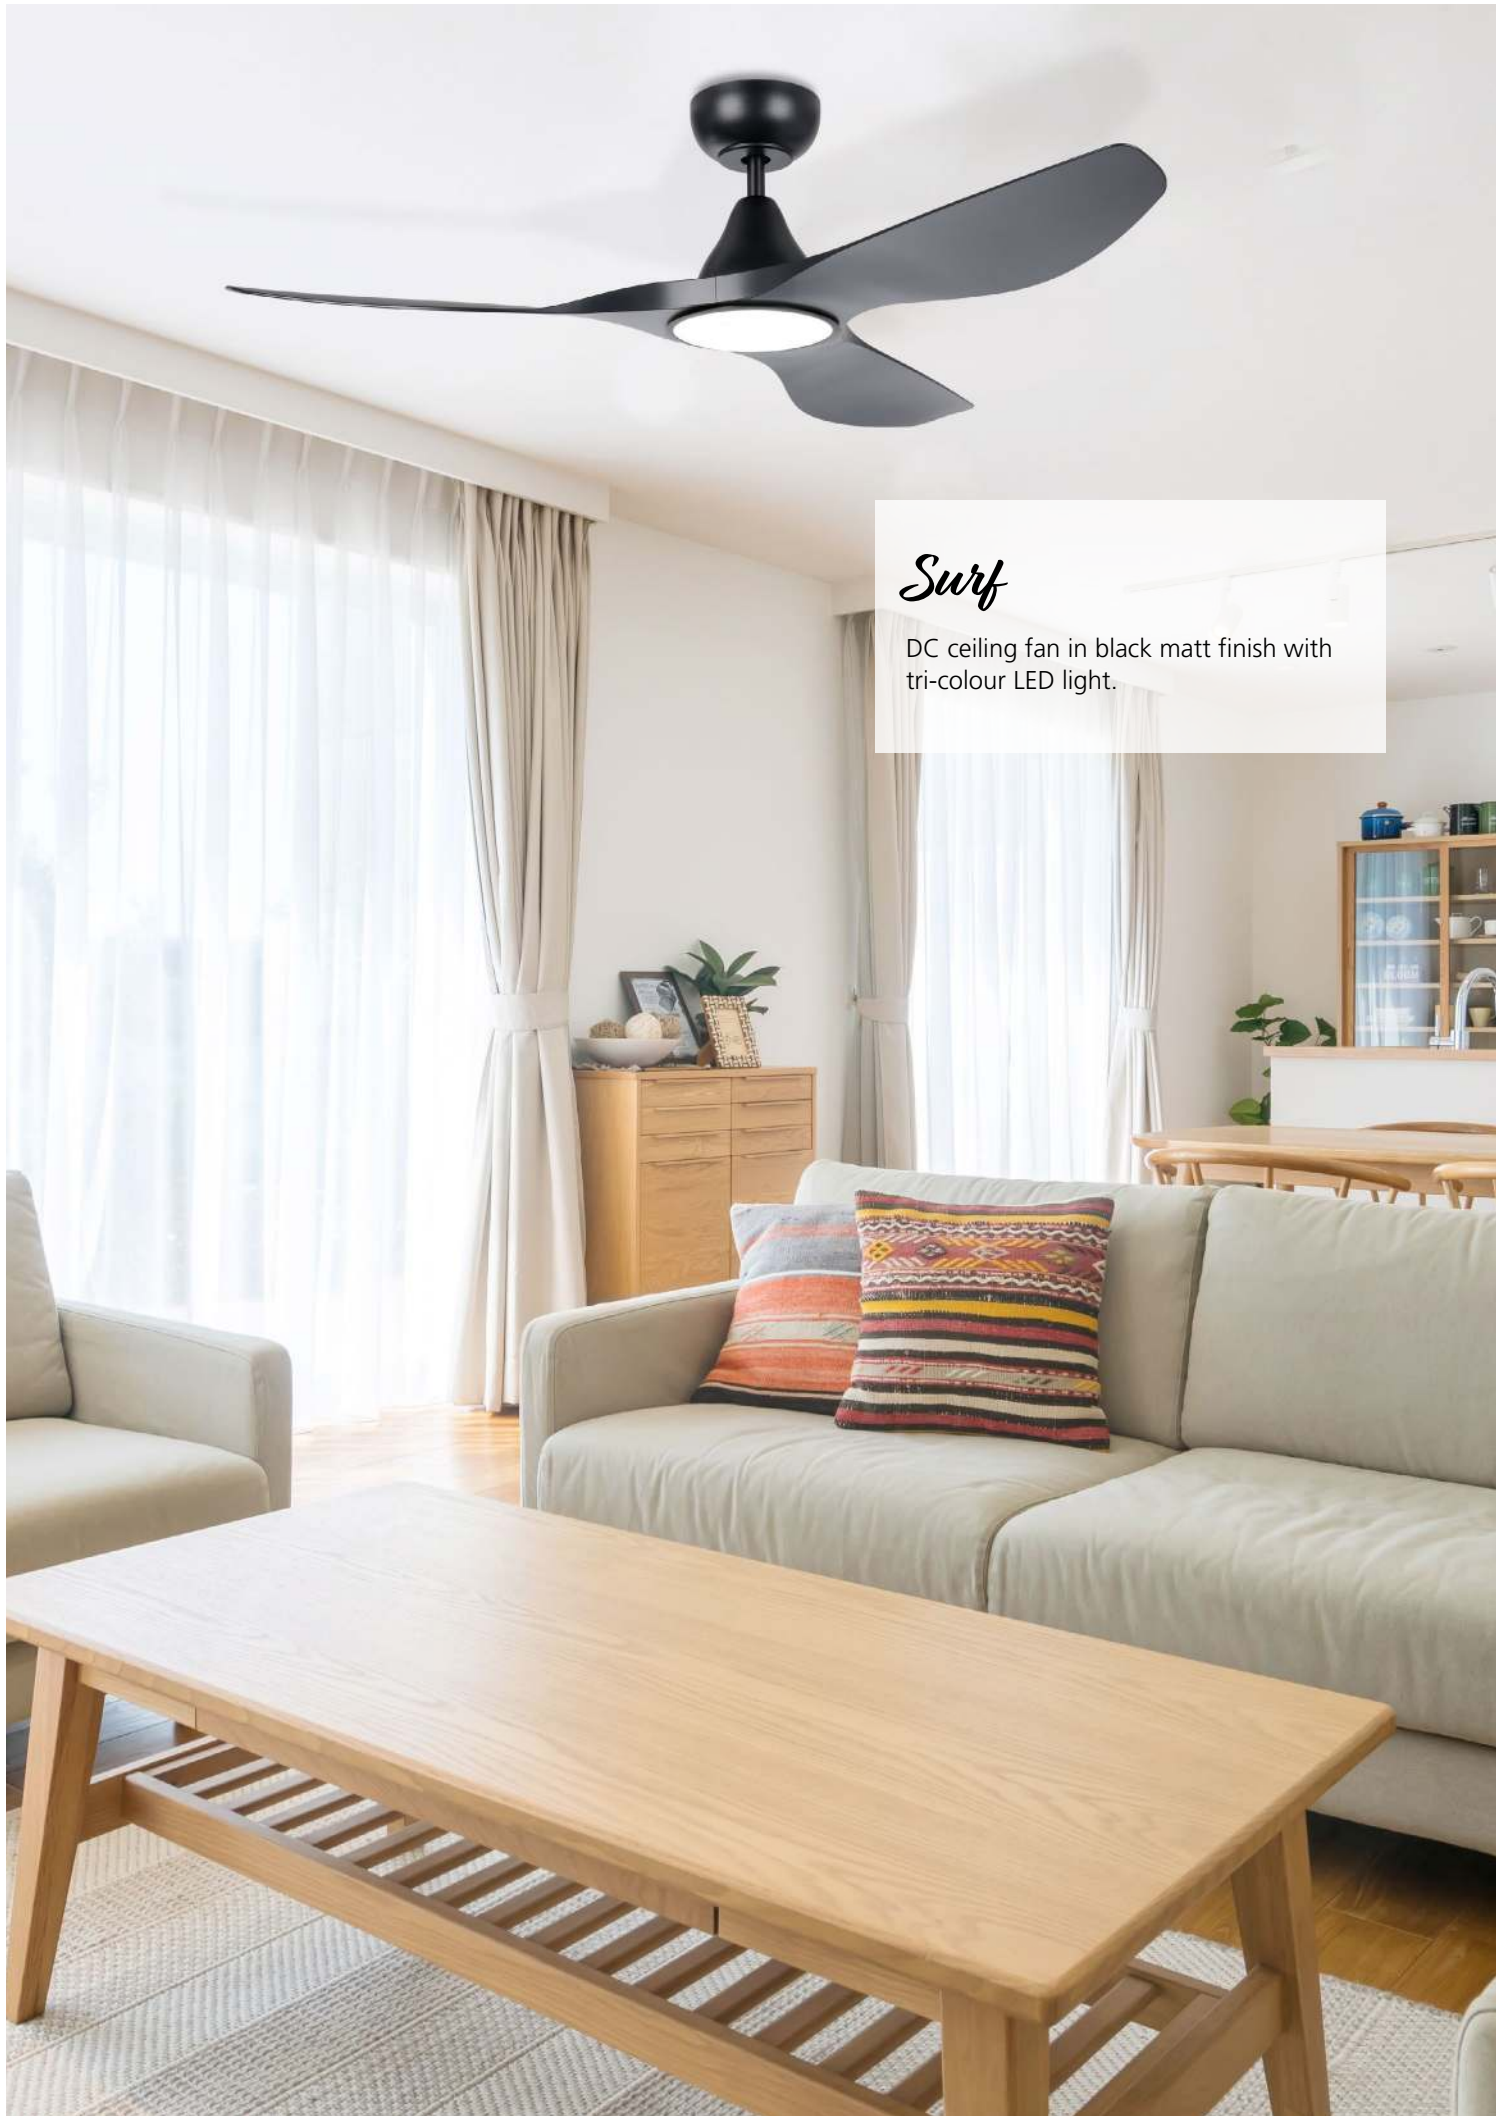

Surf

DC ceiling fan in black matt finish with tri-colour LED light.