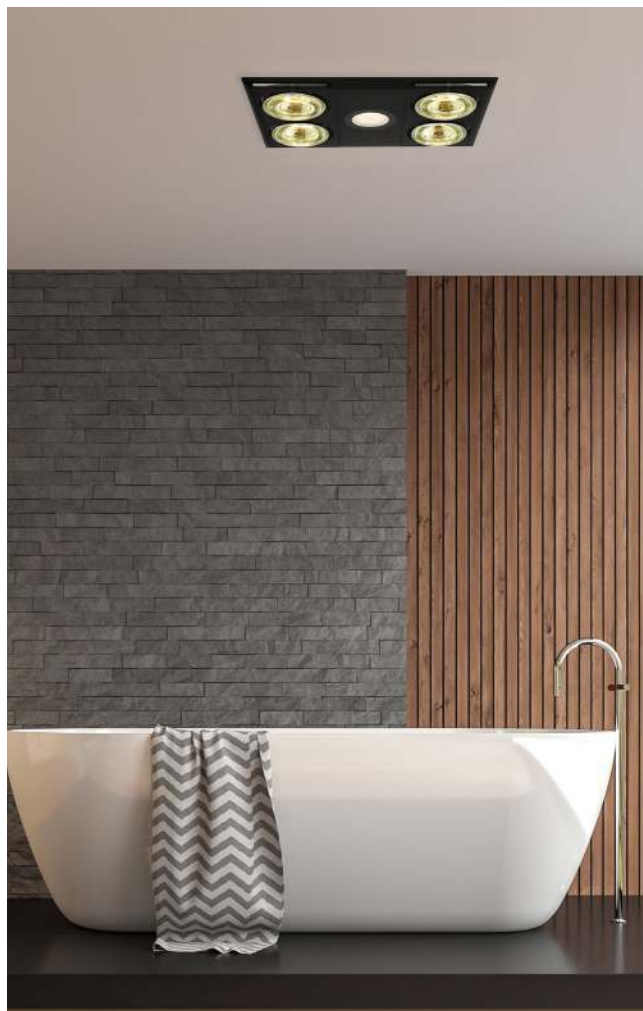

HEATFLOW

4 Heat/Exhaust/Light

3
YEAR
WARRANTY

204156

Housing
plastic white

204157

Housing
plastic, black matt

40 W