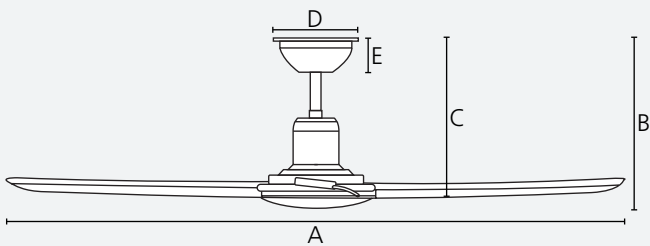

adaptable

1/2/4/8 h

quick
connect

use

reversible

Dimensions

	mm	inches
A	2540	100.0
B	458	18.0
C	402	15.8
D	168	6.6
E	70	2.8

Airflow