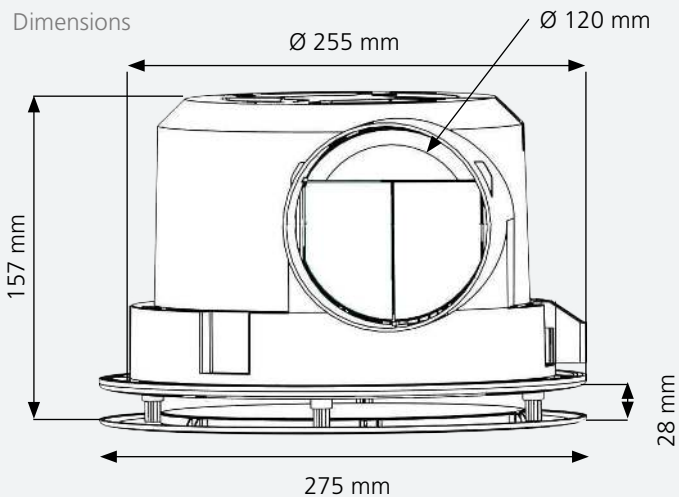

Dimensions

	mm	inches
Cut out	255	10.0
Height	157	6.2
Duct	120	4.7
Fascia	28	1.1

Attention: Minimum ceiling cavity height of 250mm required for installation.

Airflow

Speed	max. Watts	m³/h	m³/h/W
1	50	300	6

Recommended Maximum Room Size

Room Size W x H x D	Volume m³
2m x 2.4m x 2m	9.6m³