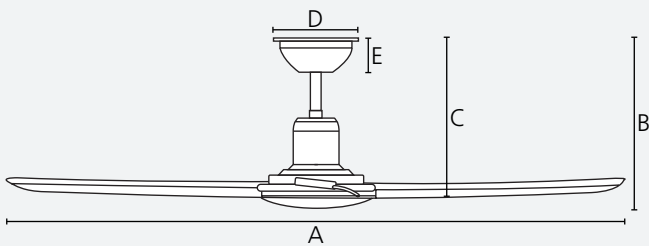

reversible

Dimensions

	mm	inches
A	1320	52.0
B	318	12.5
C	297	11.7
D	142	5.6
E	55.7	2.2

Airflow

Speed	RPM	m ³ /h
night mode	65	2,625
1	95	4,500
2	125	5,815
3	155	7,880
4	185	9,110
5	220	10,820

Optional accessories	Compatible	Page
Angle Canopy	Yes	Page 162
Extension Rods	Yes	Page 164
Light Kit	No	N/A