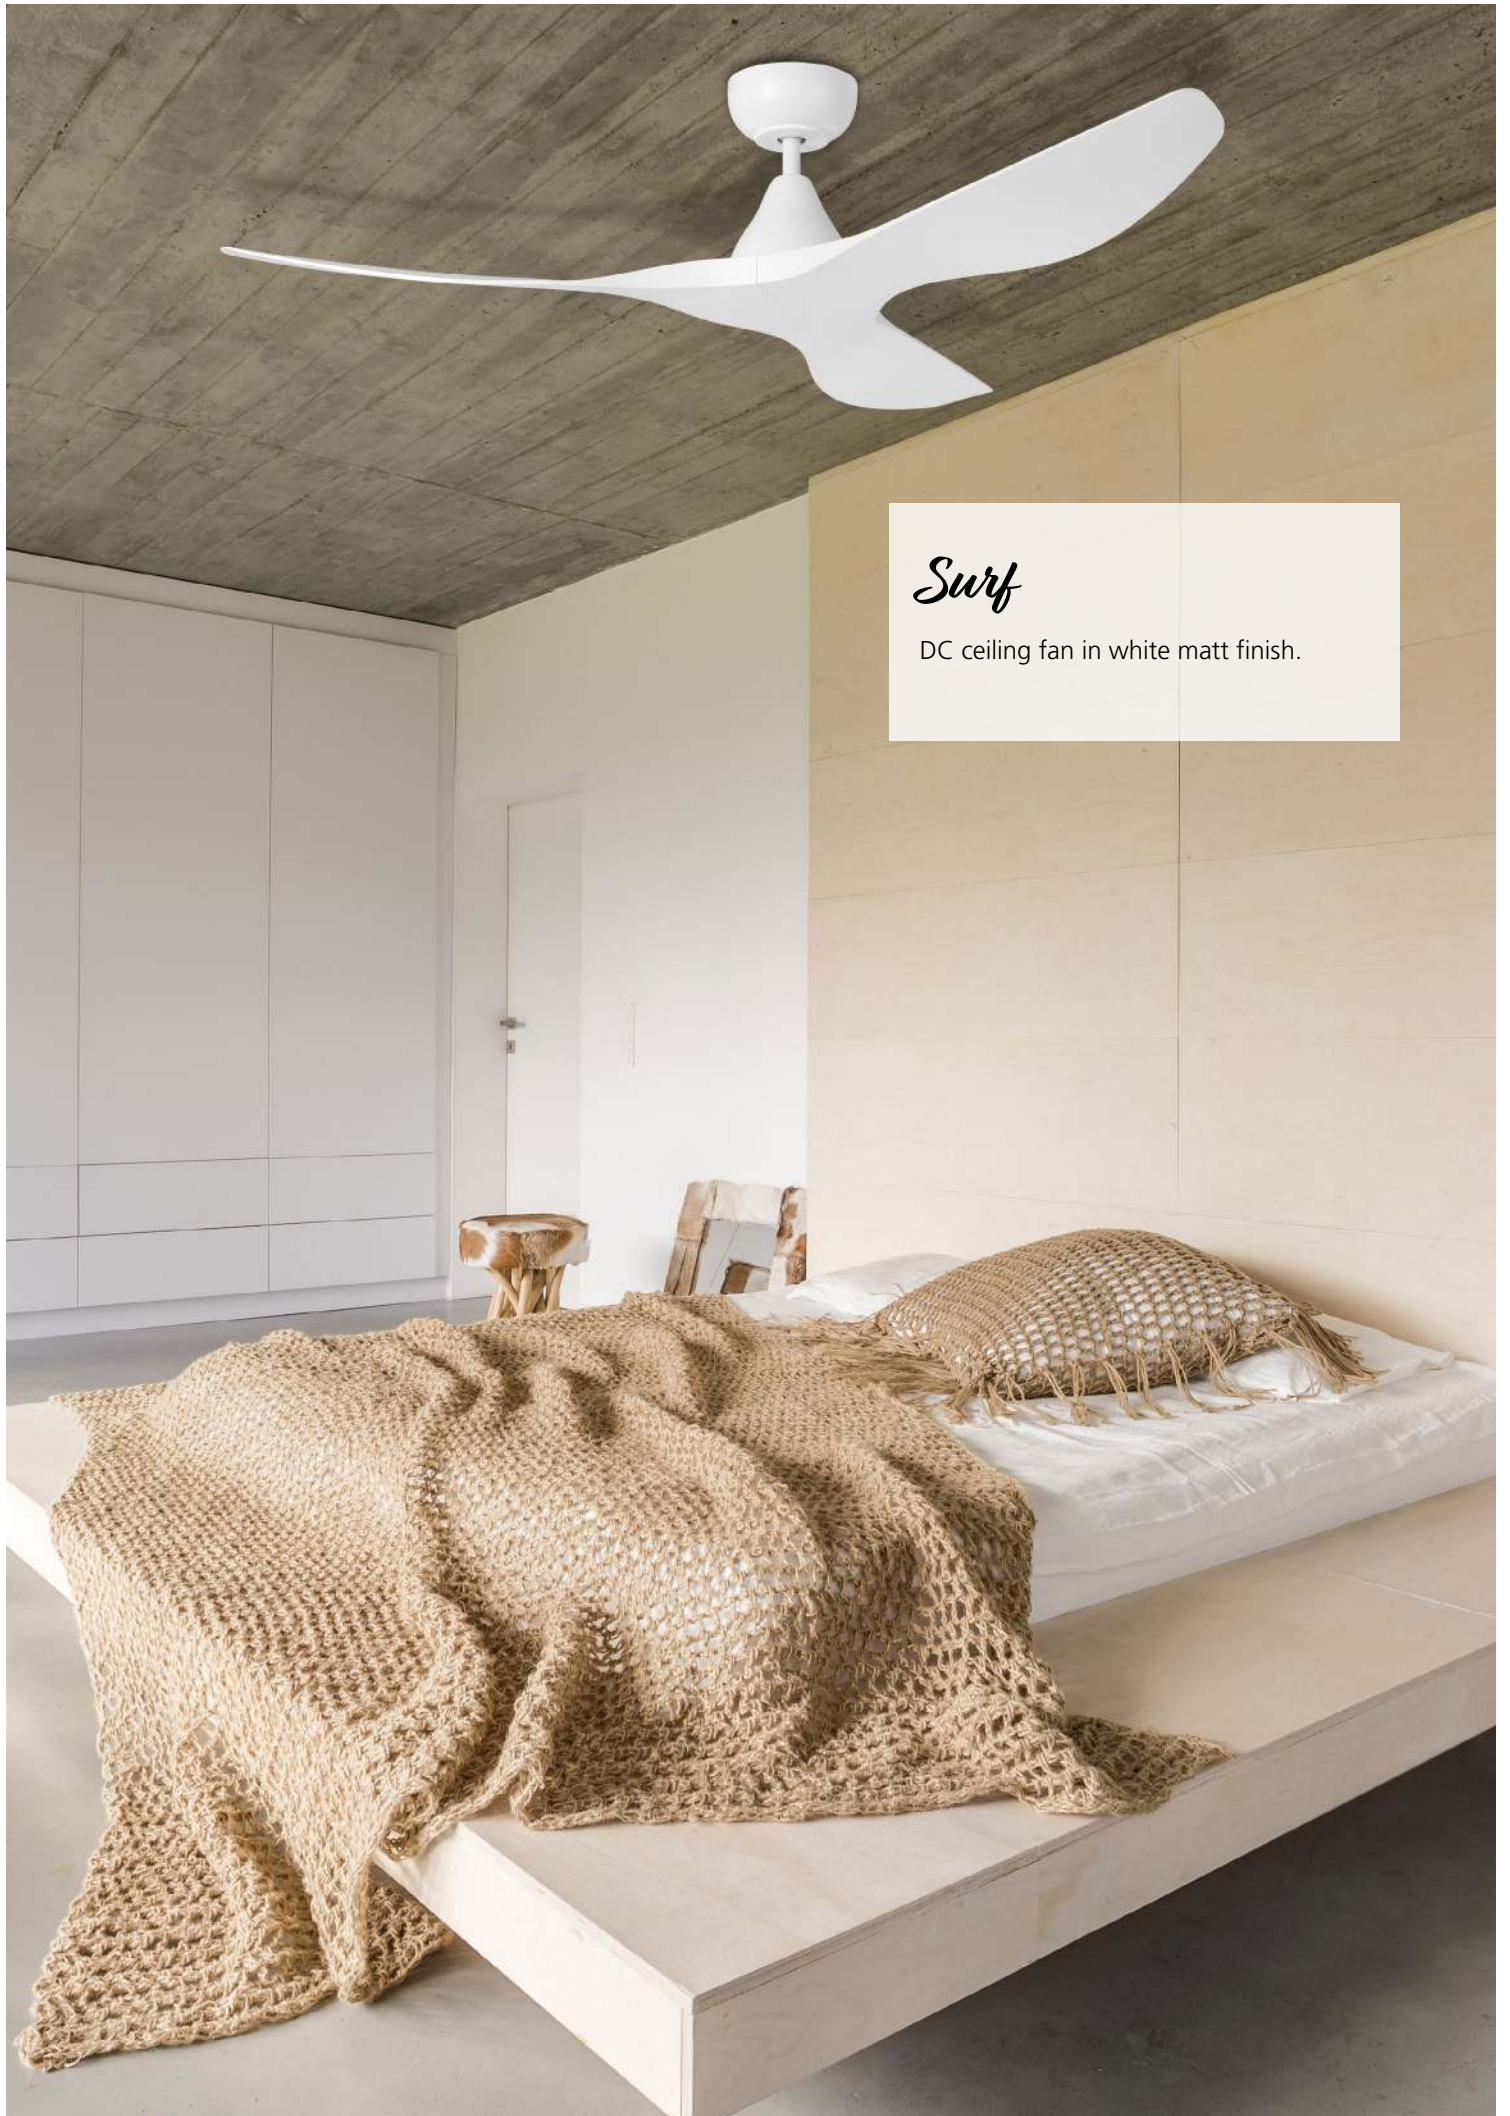

Surf

DC ceiling fan in white matt finish.