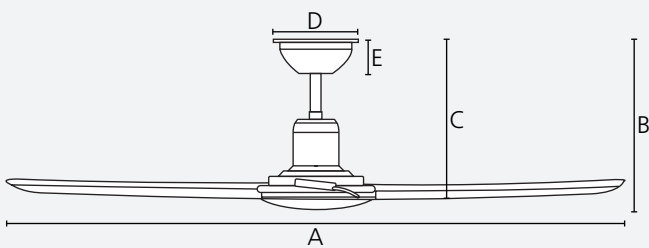

smart compatible

adaptable

1/2/4/8 h

quick connect

use

reversible

Dimensions

	mm	inches
A	1524	60.0
B	413	16.3
C	357	14.1
D	150	5.9
E	54	2.1