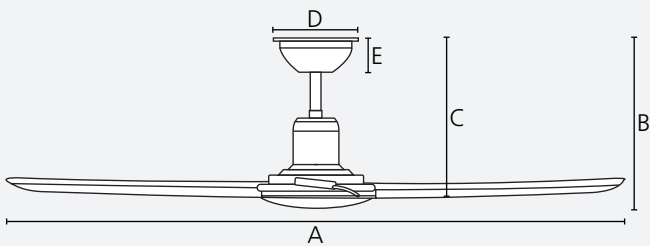

control

control

adaptable

quick
connect

reversible

Dimensions

	mm	inches
A	1320	52.0
B	335	13.2
C	274	10.8
D	130	5.1
E	61	2.4

Airflow