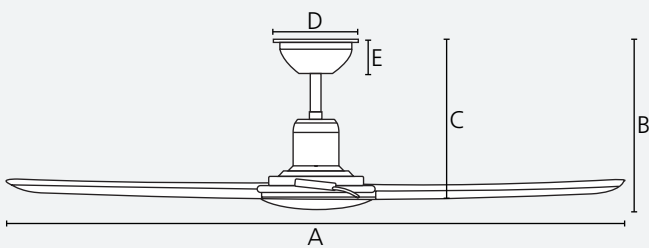

construct

use

quick
connect

control

adaptable

reversible

Dimensions

	mm	inches
A	1320	52.0
B	316	12.4
C	285	11.2
D	150	5.9
E	58	2.3