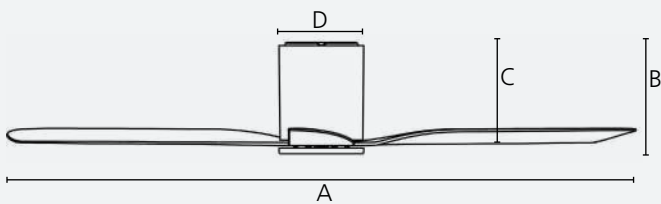

2500lm

dimmable

1/4 h

use

reversible

Dimensions

	mm	inches
A	1320	52.0
B	252	9.9
C	215	8.4
D	180	7.1

Airflow