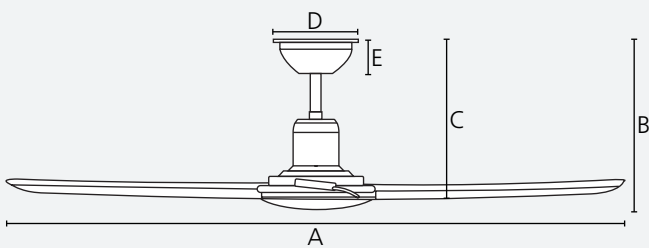

reversible

Dimension

	mm	inches
A	1320	52.0
B	320	12.6
C	300	11.8
D	152	6.0
E	66	2.6

Airflow

Speed	RPM	m ³ /h
1	70	2,894
2	105	4,860
3	140	6,690
4	170	8,740
5	200	10,100
6	230	12,640

Optional accessories	Compatible	Page
Angle Canopy	Yes	Page 162
Extension Rods	Yes	Page 164
Light Kit	No	N/A