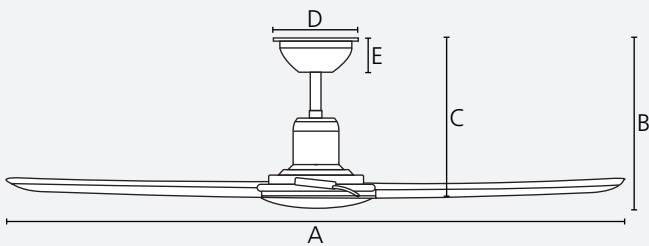

use

reversible

Dimensions

	mm	inches
A	2540	100.0
B	458	18.0
C	402	15.8
D	168	6.6
E	70	2.8

Airflow

Speed	RPM	m ³ /h
1	55	35,957
2	64	40,605
3	71	45,437
4	83	50,028
5	91	54,533

Optional accessories	Compatible	Page
Angle Canopy	Yes	Page 162
Extension Rods	Yes	Page 164
Light Kit	Yes	Page 150