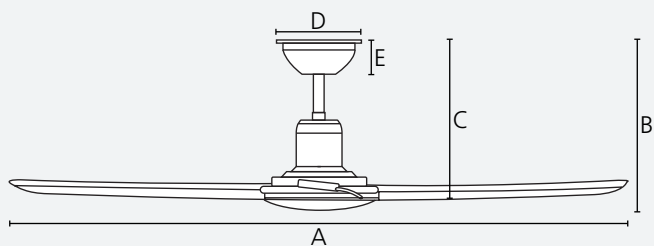

Dimensions

	mm	inches
A	1830	72.0
B	329	13.0
C	312	12.3
D	160	6.3
E	79	3.1

Airflow

Speed	RPM	m³/h
night mode	60	6,438
1	70	6,708
2	90	9,100
3	110	11,206
4	130	13,764
5	145	15,558

Optional accessories	Compatible	Page
Angle Canopy	Yes*	Page 162
Extension Rods	Yes	Page 164
Light Kit	No	N/A

	Compatible	Page
Remote Control	Included	N/A
Smart Compatible	No	N/A
Wall Control	Yes	Page 158