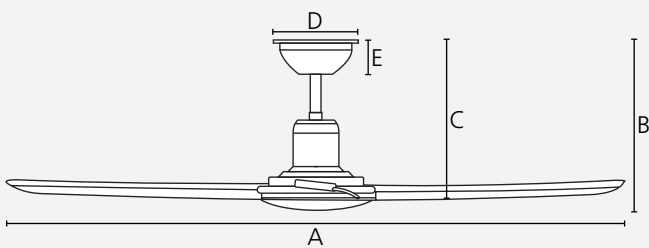

10,510
m³/h

6 speed

15°

construct

30min/
1/2/4/8 h

quick
connect

reversible

Dimensions