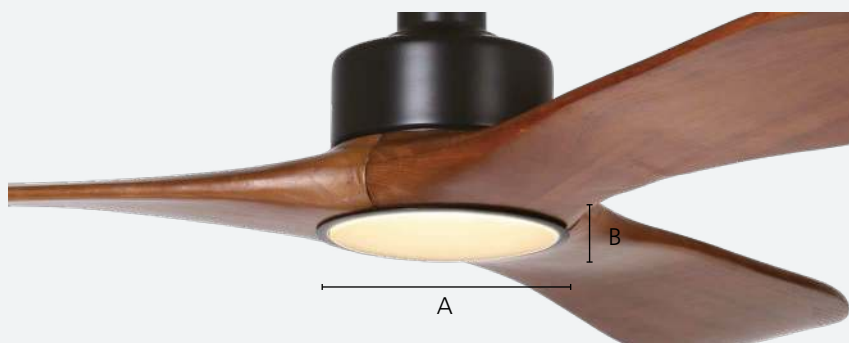

	Compatible	Page
Remote Control	Included	N/A
Smart Compatible	No	N/A
Wall Control	Yes	Page 158

CURRUMBIN LIGHT KIT

5
YEAR
WARRANTY

20619501
steel, white matt

20619502
steel, black matt

Dimensions

	mm	inches
A	195	7.7
B	55	2.2