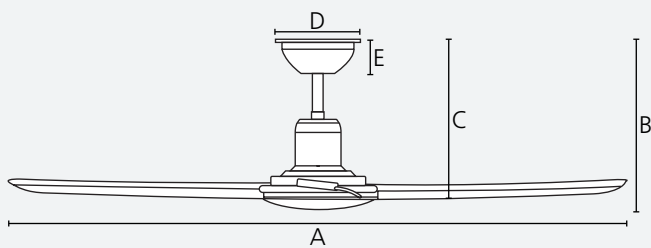

2000lm

dimnable

2/8 h

use

reversible

Dimensions

	mm	inches
A	1520	60.0
B	295	11.6
C	285	11.2
D	170	6.7
E	50	2.0

Airflow