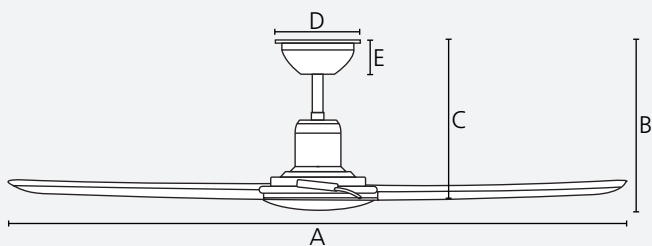

IP55
(coastal)

quick
connect

reversible

Dimensions

	mm	inches
A	1520	60.0
B	319	15.6
C	306	12.0
D	160	6.3
E	79	3.1

Airflow

Speed	RPM	m ³ /h
night mode	65	4,969
1	80	5,841
2	105	7,793
3	140	9,703
4	165	12,069
5	190	14,526