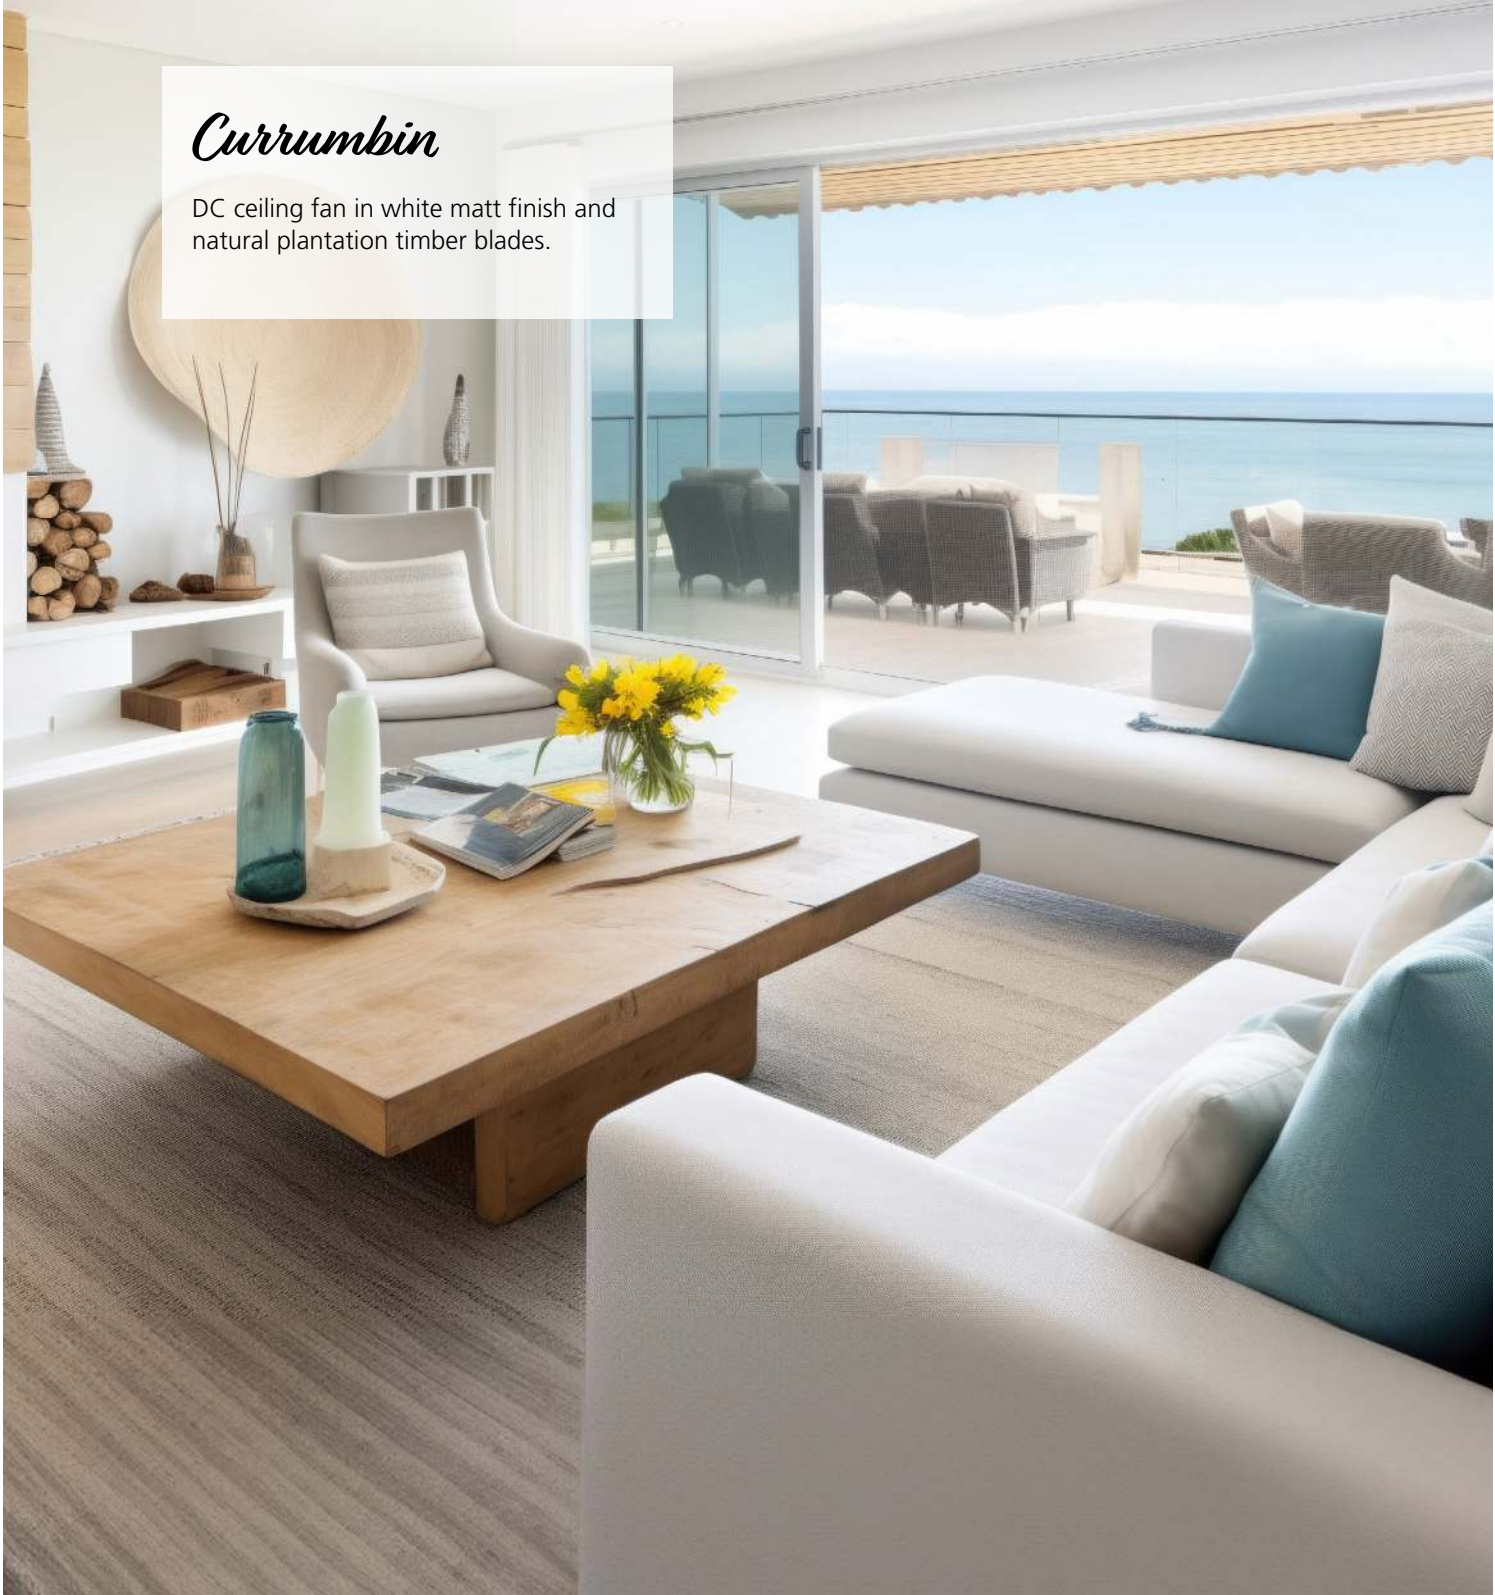

CURRUMBIN 60

Ø 60" / 1520 mm

6 YEAR
PRODUCT IN-HOME
WARRANTY

remote control
Included

wall control
sold separately

20619221

Housing
Steel, white matt
Blades
Plantation timber, natural

20619228