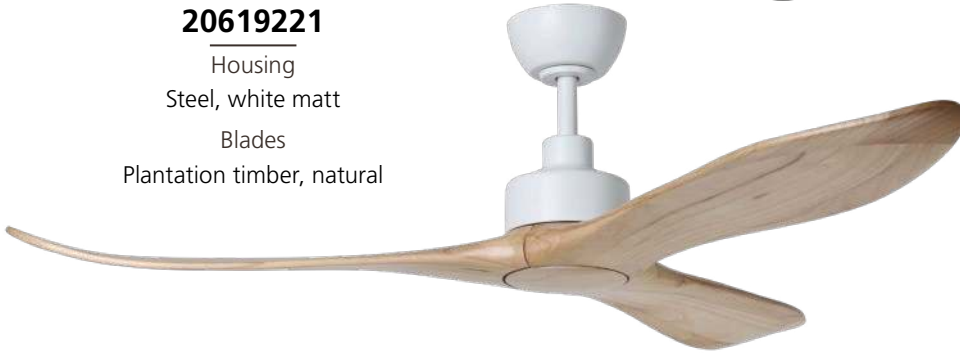

CURRUMBIN 60

Ø 60" / 1520 mm

6 YEAR
PRODUCT IN-HOME
WARRANTY

remote control
Included

wall control
sold separately

20619221

Housing
Steel, white matt
Blades
Plantation timber, natural

20619228