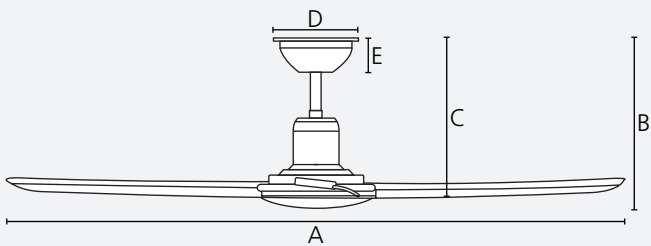

reversible

Dimensions

	mm	inches
A	2540	100.0
B	380	15.0
C	381	15.0
D	168	6.6
E	73	2.9

Airflow

Speed	RPM	m ³ /h
night mode	54	21,306
1	59	23,122
2	65	24,221
3	71	26,419
4	76	28,517
5	81	31,619

Optional accessories	Compatible	Page
Angle Canopy	Yes	Page 162
Extension Rods	Yes	Page 164
Light Kit	Yes	Page 136