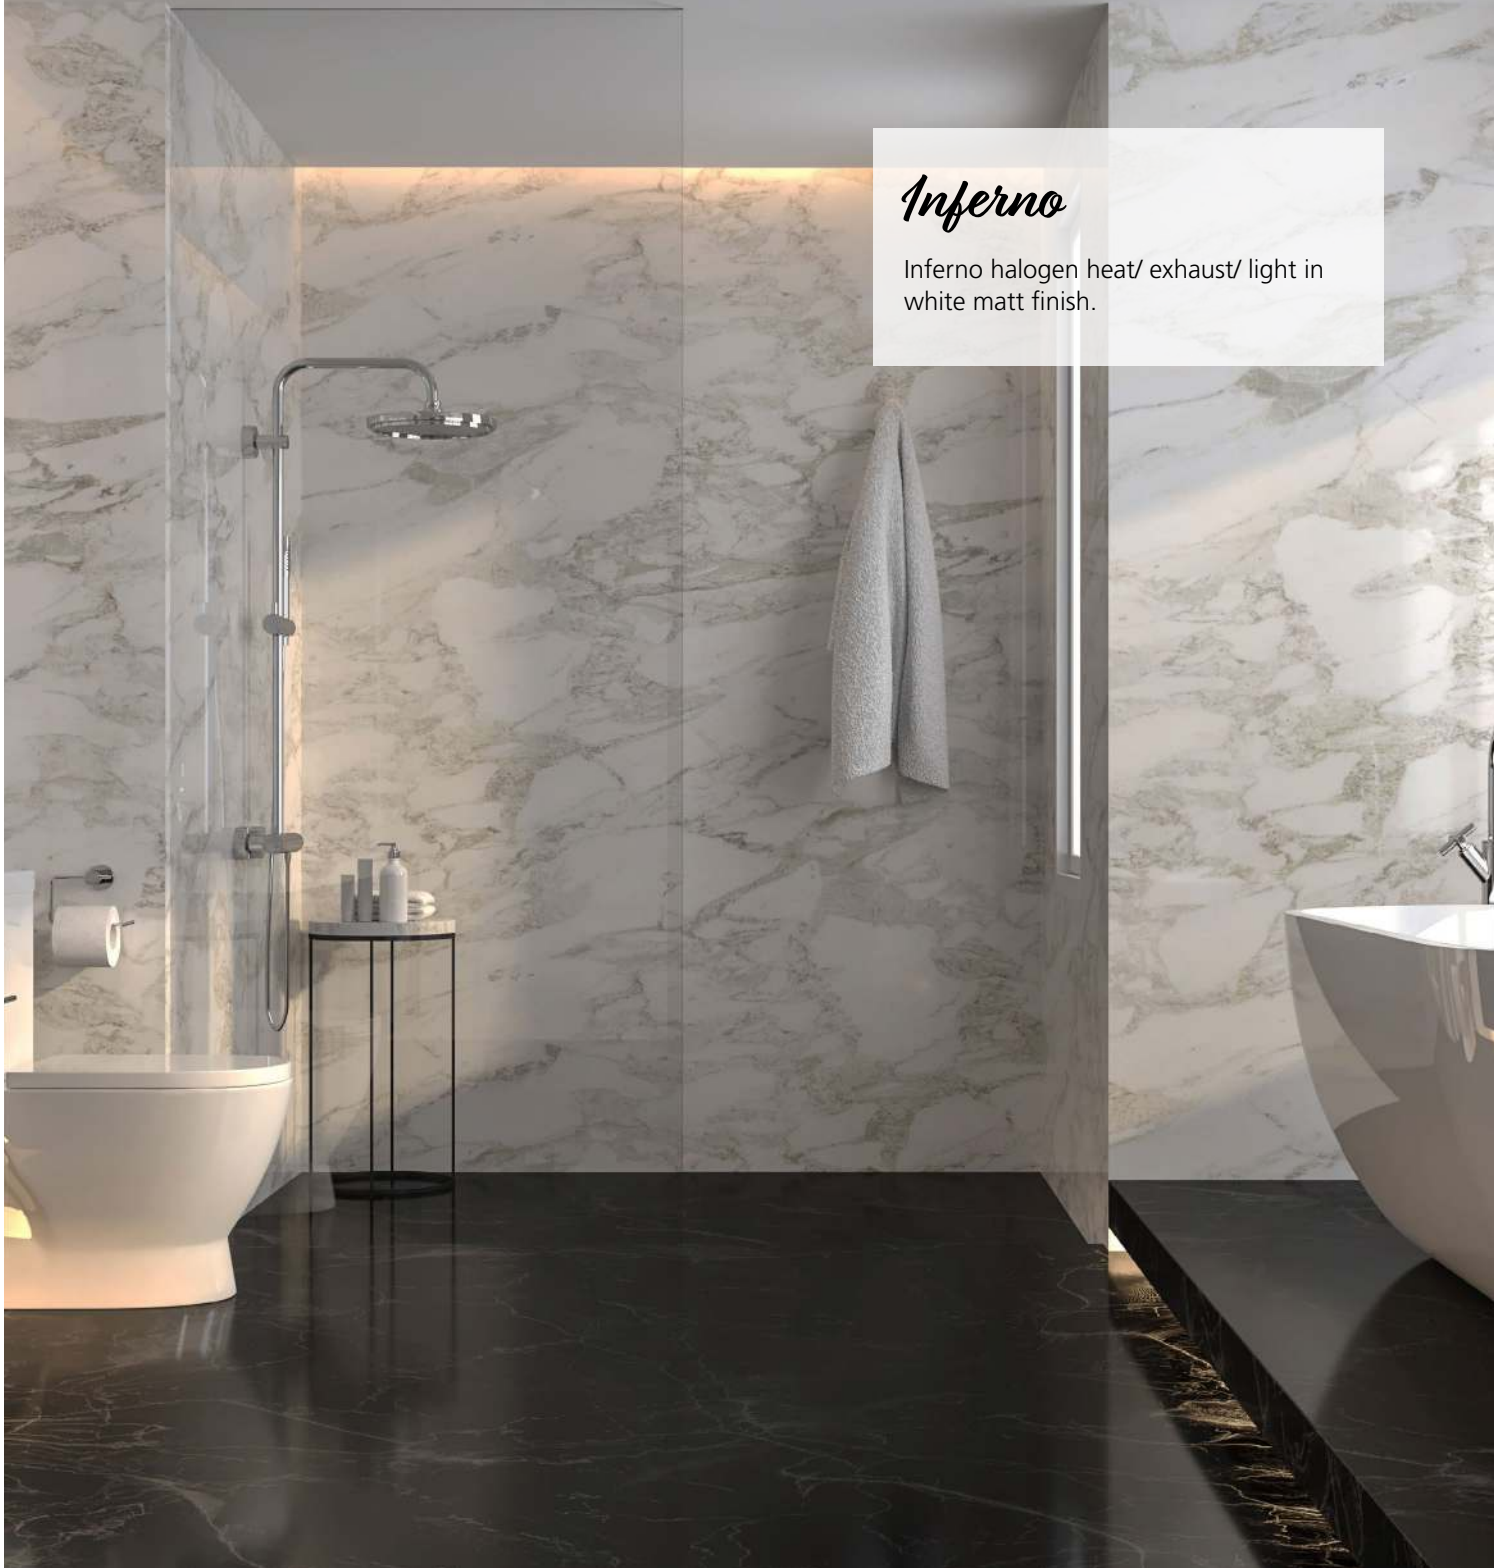

Room Size W x H x D	Volume m ³
2.5m x 2.7m x 4m	27m ³

Inferno

Inferno halogen heat/ exhaust/ light in white matt finish.

PIKTOGRAM

LIGHT COLOUR & LUMEN

The colours of the LED are represented as pictogrammes (see below), their luminous flux directly beneath. The luminous flux is quoted in lumen and describes the amount of light generated by the LED. The higher the value, the brighter is the lamp.