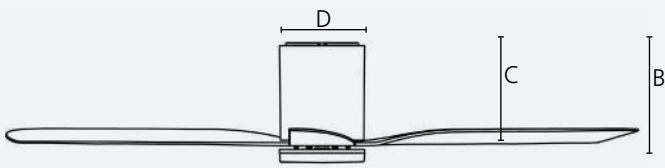

15W

1750lm

dimmable

2/8 h

quick
connect

reversible

Dimensions

	mm	inches
A	1120	44.0
B	258	10.2
C	229	9.0
D	189	7.4