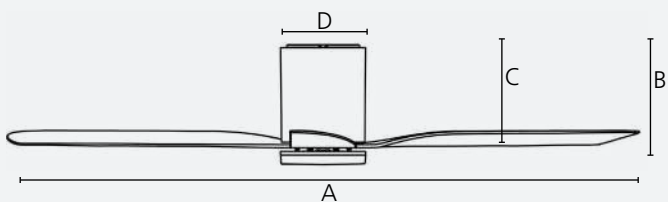

construct

suitability

30min/
1/2/4/8h

quick
connect

reversible

Dimensions

	mm	inches
A	1120	44.0
B	234	9.2
C	229	9.0
D	189	7.4

Airflow